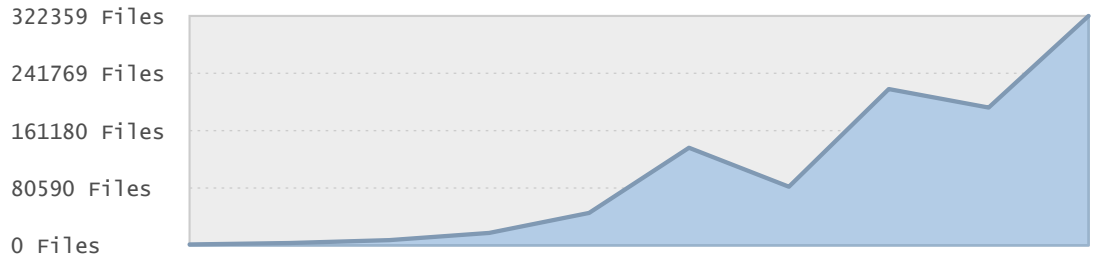

### Last 12 Months Modified Disk Space History

### Last 10 Years Modified Disk Space History

Total:	1075.38 GB
Average:	107.54 GB
Maximum:	442.24 GB
Minimum:	0.56 GB
From:	2005
To:	2014

### Last 10 Years Modified File Count History

Total:	1030200 ...
Average:	103020 Files
Maximum:	322358 Files
Minimum:	1287 Files
From:	2005
To:	2014