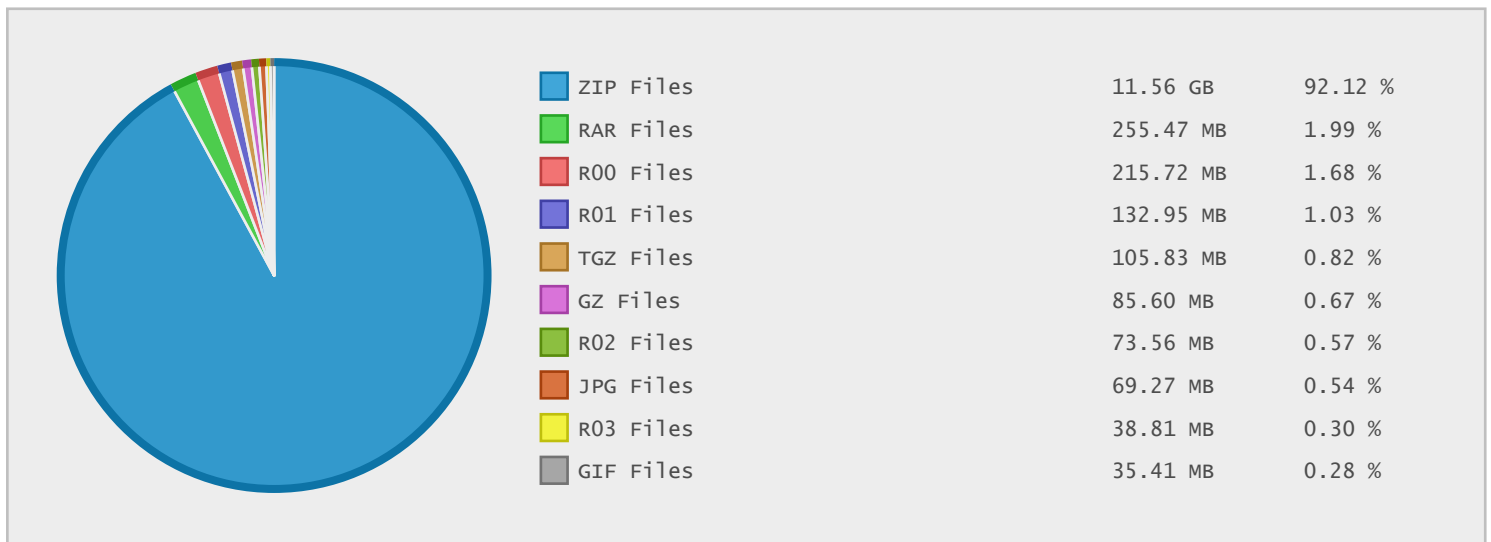

Top 10 File Extensions Sorted By Disk Space