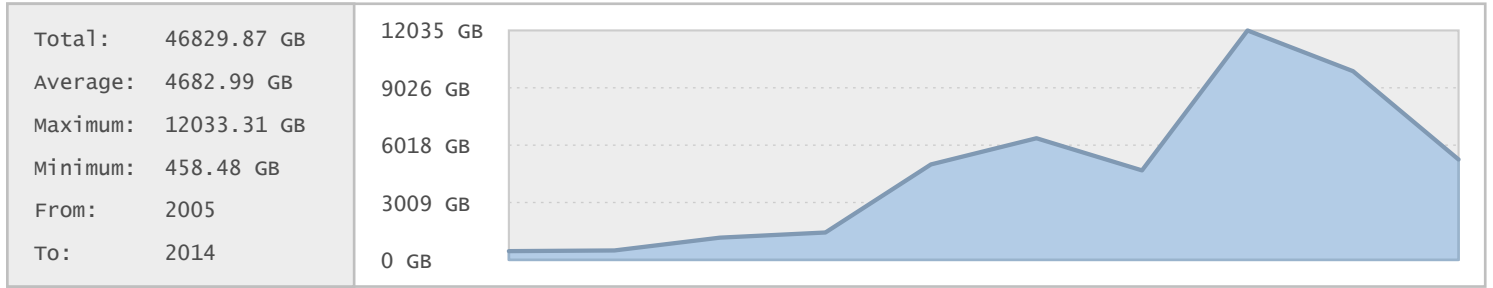

Last 10 Years Modified Disk Space History