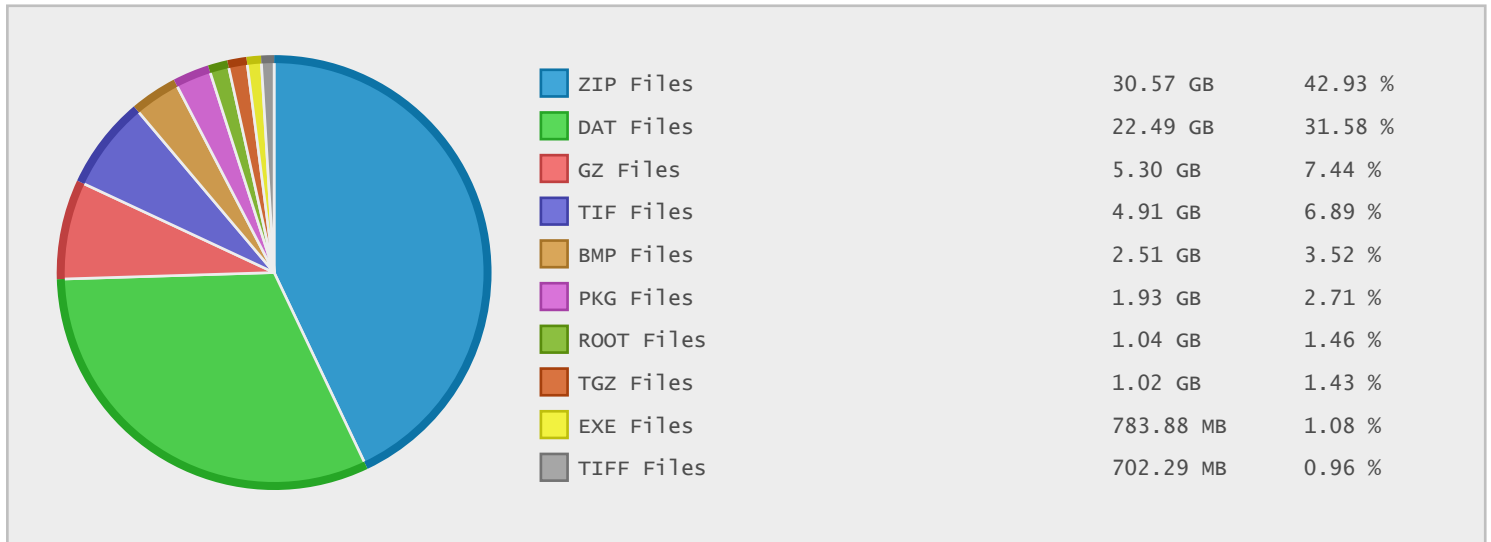

Top 10 File Extensions Sorted By Disk Space