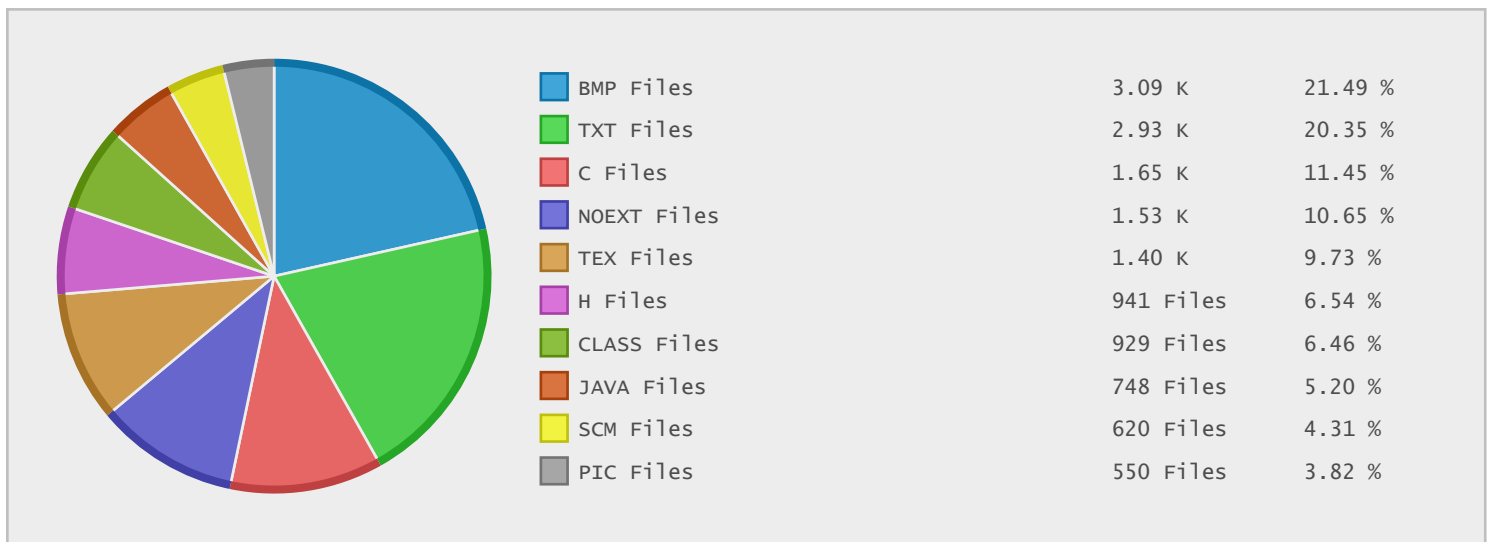

Top 10 File Extensions Sorted By Number of Files