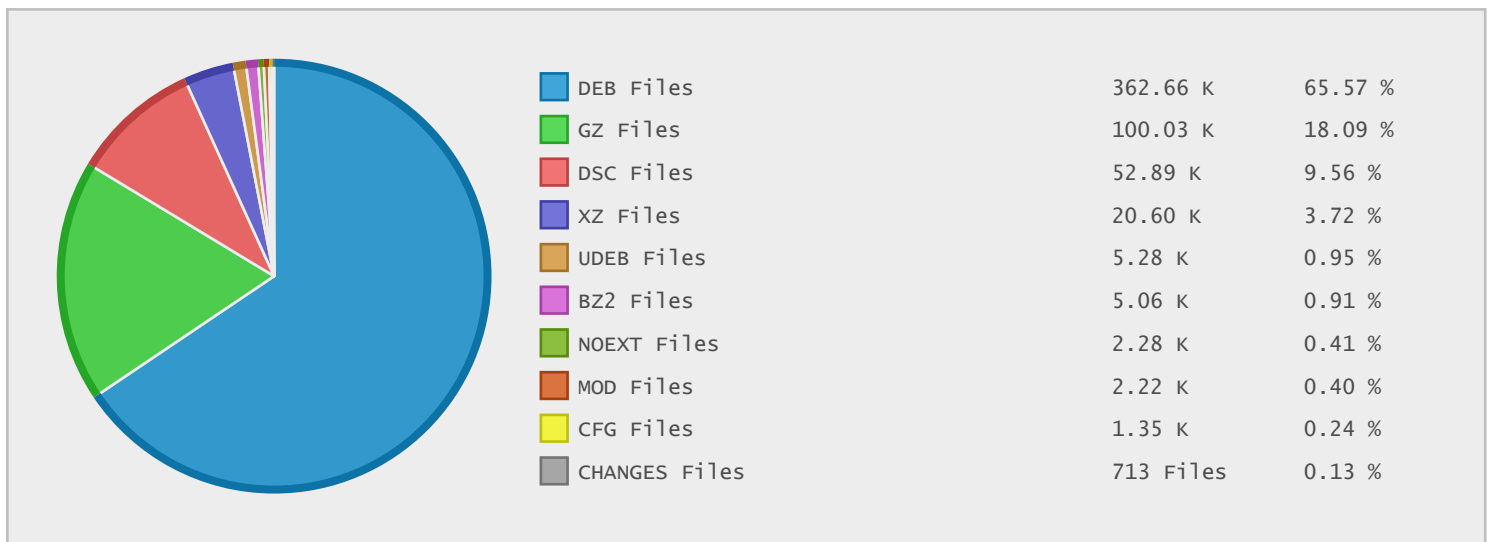

Top 10 File Extensions Sorted By Number of Files