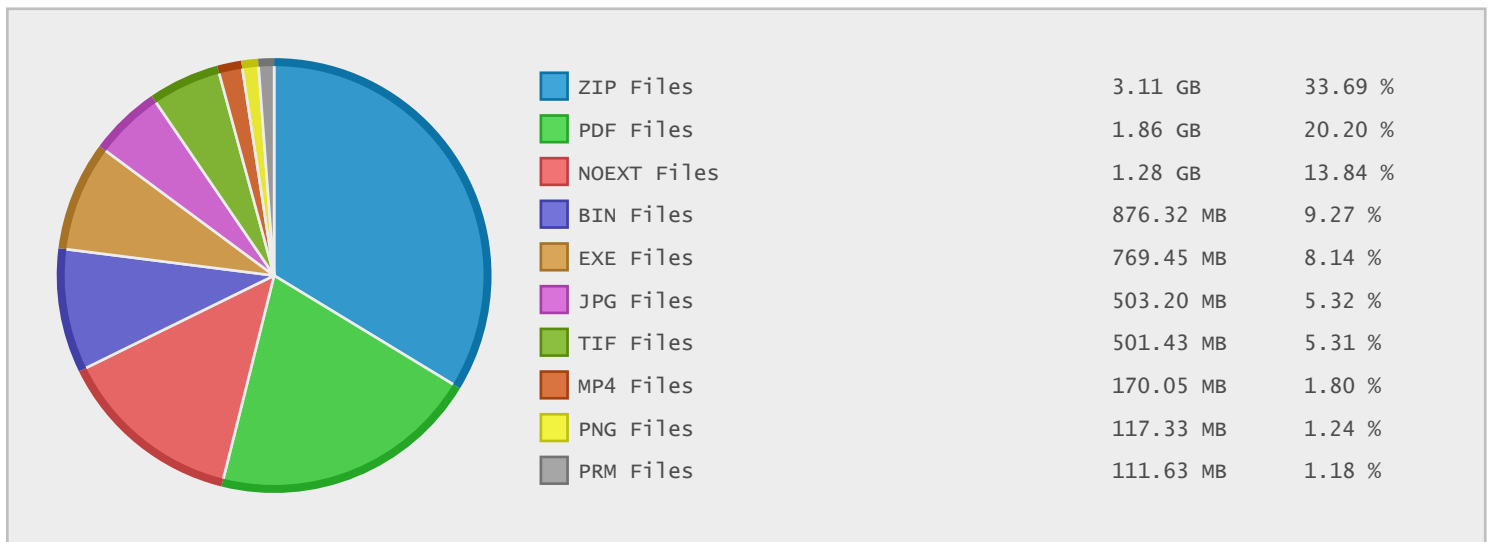

Top 10 File Extensions Sorted By Disk Space