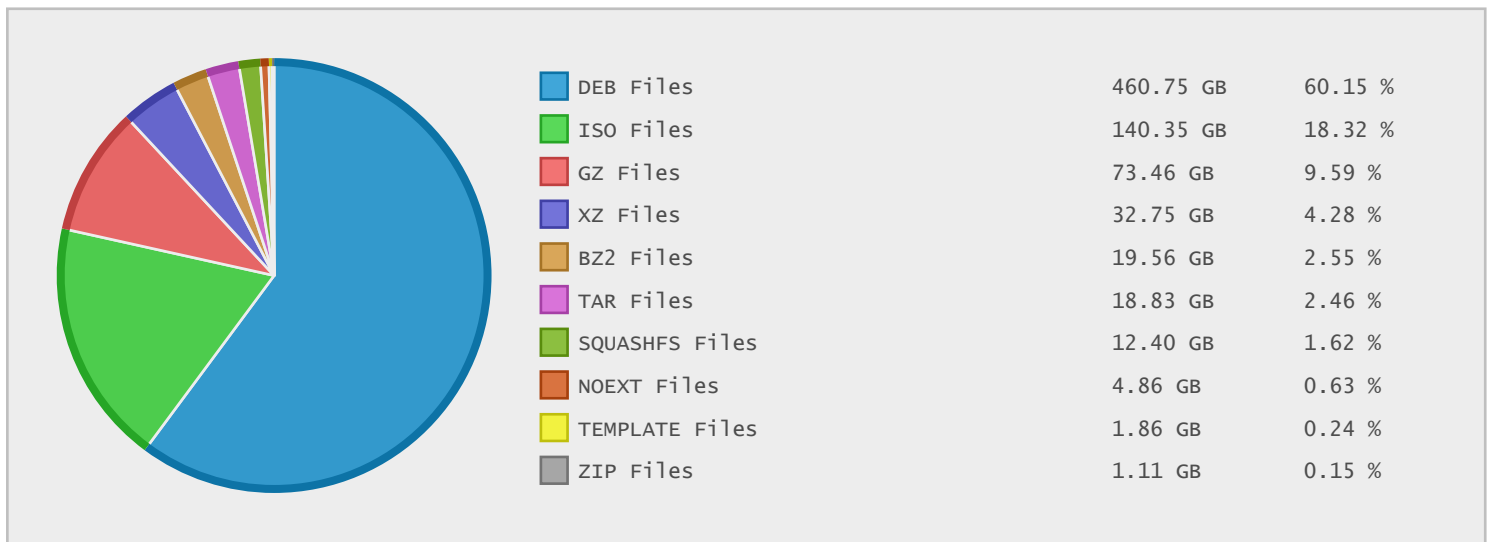

Top 10 File Extensions Sorted By Disk Space