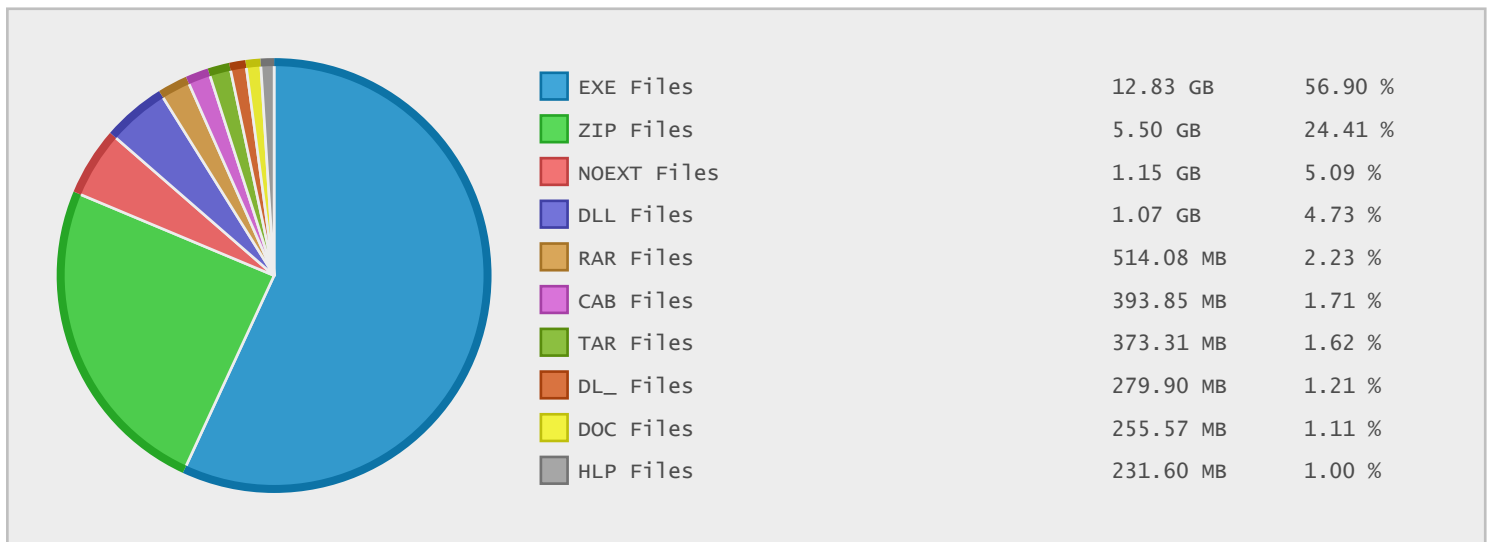

Top 10 File Extensions Sorted By Disk Space