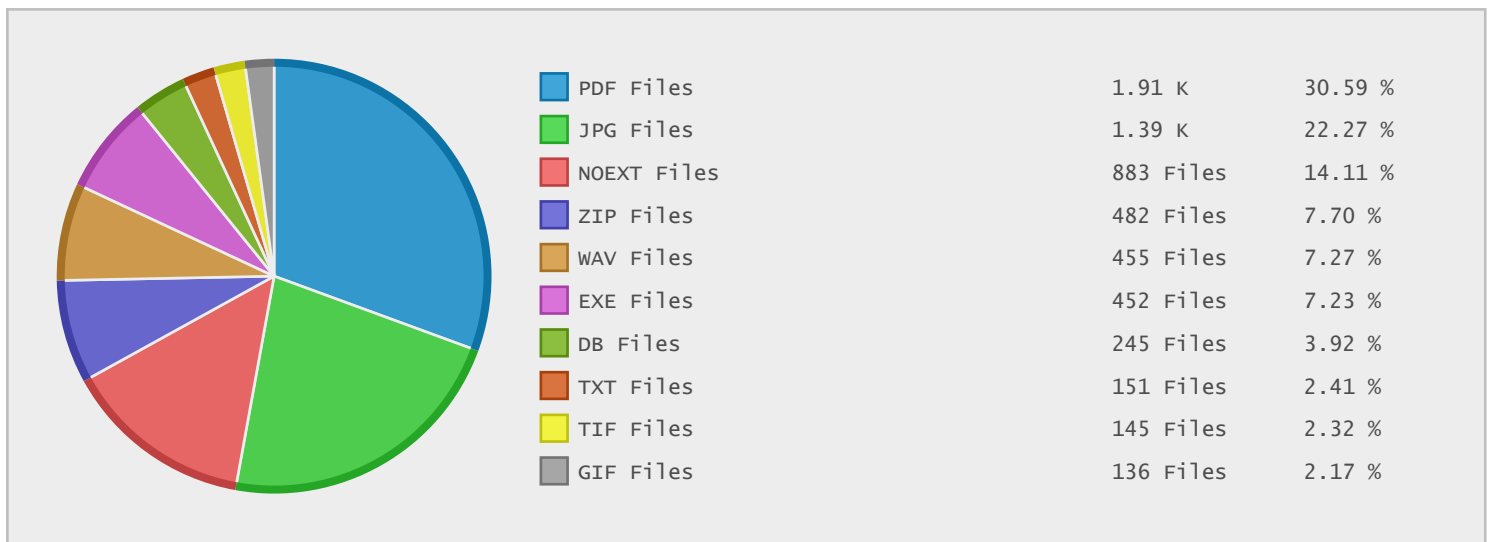

Top 10 File Extensions Sorted By Number of Files