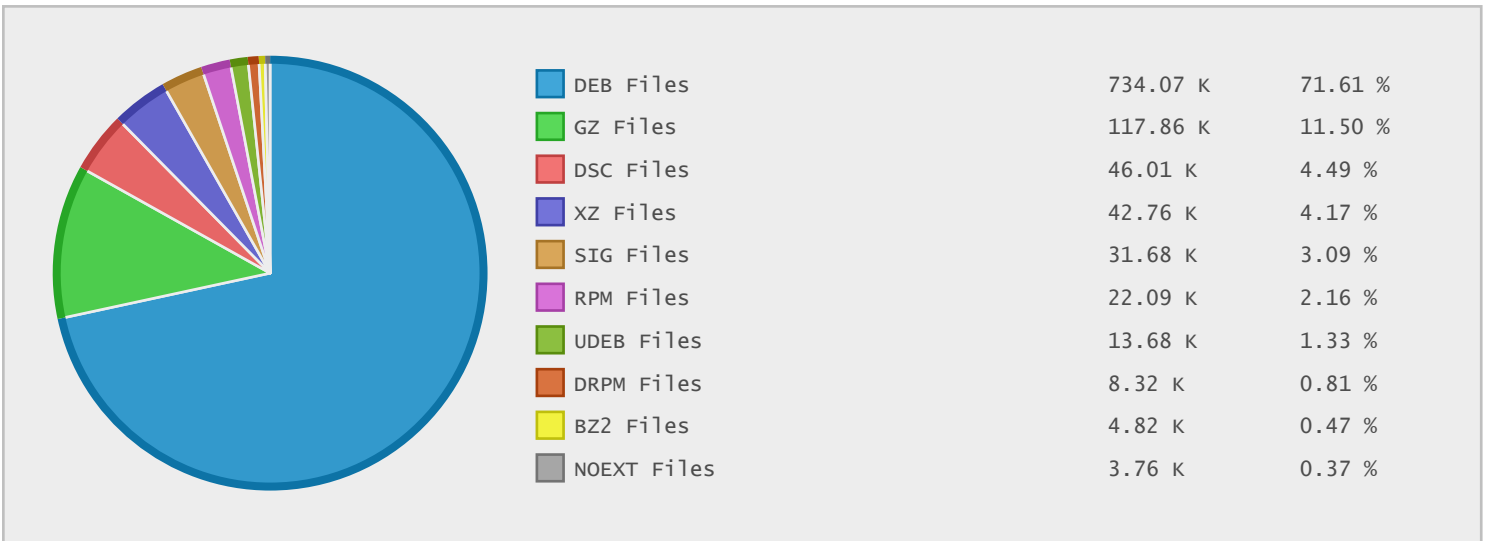

Top 10 File Extensions Sorted By Number of Files