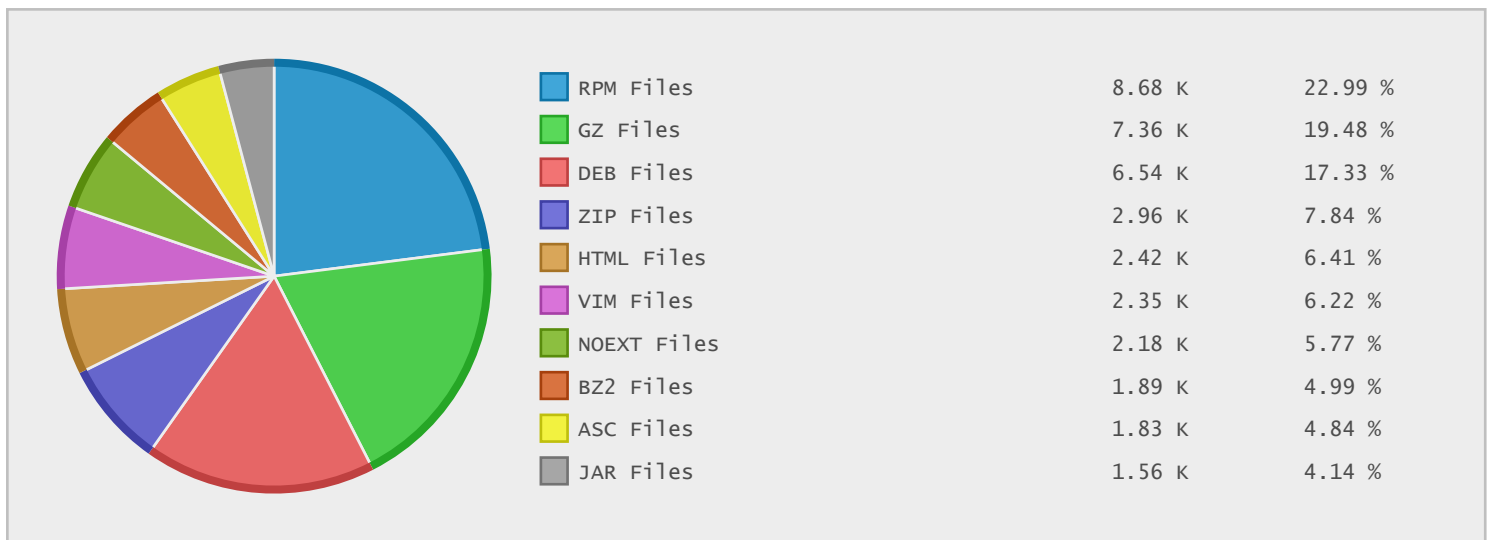

Top 10 File Extensions Sorted By Number of Files