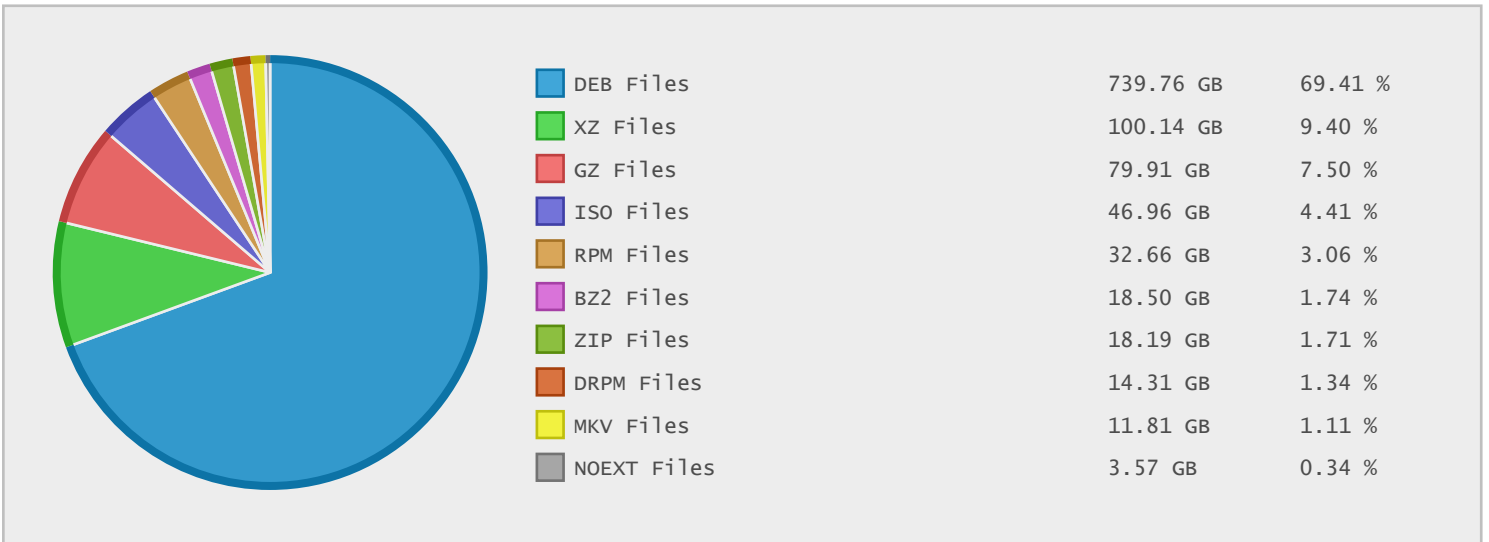

### Last 10 Years Modified Disk Space History

Total:	1075.38 GB
Average:	107.54 GB
Maximum:	442.24 GB
Minimum:	0.56 GB
From:	2005
To:	2014

### Last 10 Years Modified File Count History

Total:	1030200 ...
Average:	103020 Files
Maximum:	322358 Files
Minimum:	1287 Files
From:	2005
To:	2014

### Top 10 File Extensions Sorted By Disk Space