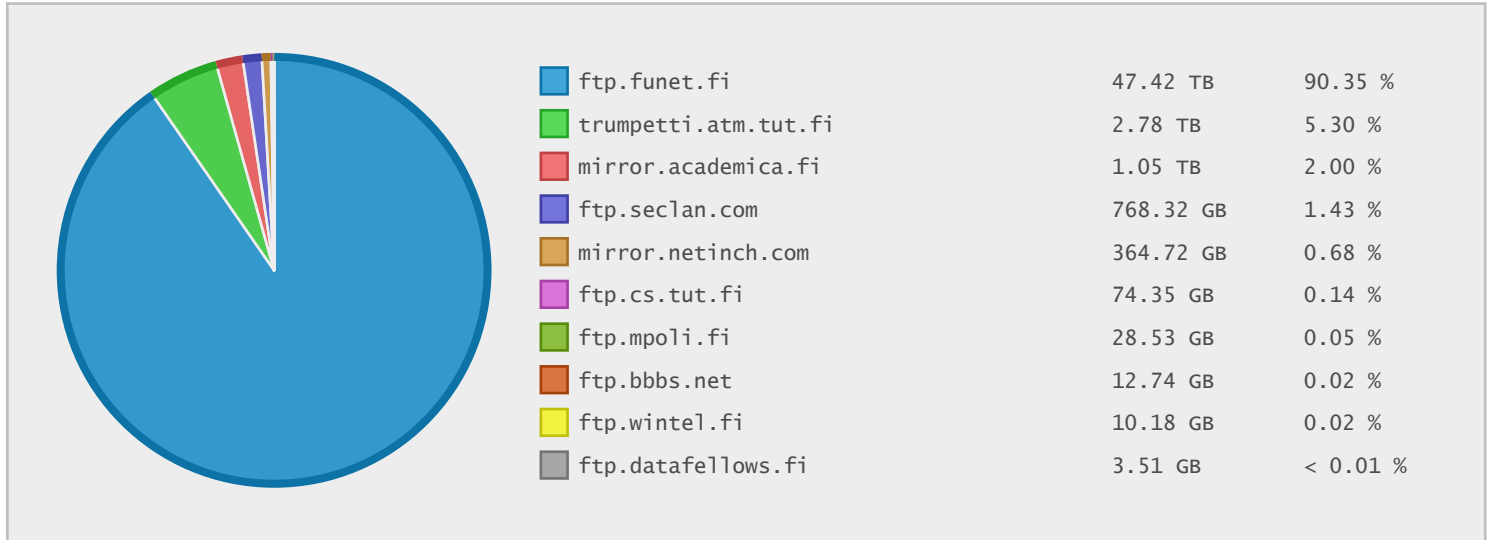

Finland FTP Sites Statistics

Property	Value
FTP Sites	10
Total Dirs	1052244
Total Files	61469588
Total Data	52.48 TB

Top 10 FTP Sites by Amount of Data

10 FTP Sites Sorted By Amount of Data

FTP Site	Description	Files	Data	Data (%)
ftp.funet.fi	IT Center for Science	57599331	47.42 TB	90.35 %
trumpetti.atm.tut.fi	Tampere University of Technology	1870666	2.78 TB	5.30 %
mirror.academica.fi	Academica Data Center	1032614	1.05 TB	2.00 %
ftp.seclan.com	SECLAN Archive	556628	768.32 GB	1.43 %
mirror.netinch.com	NetInch IT Solutions	52462	364.72 GB	0.68 %
ftp.cs.tut.fi	Tampere University Of Technology	21961	74.35 GB	0.14 %
ftp.mpoli.fi	Mpoli Archive	311725	28.53 GB	0.05 %
ftp.bbbs.net	BBBS Project	15817	12.74 GB	0.02 %
ftp.wintel.fi	wintel Archive	7576	10.18 GB	0.02 %
ftp.datafellows.fi	F-Secure Archive	808	3.51 GB	< 0.01 %