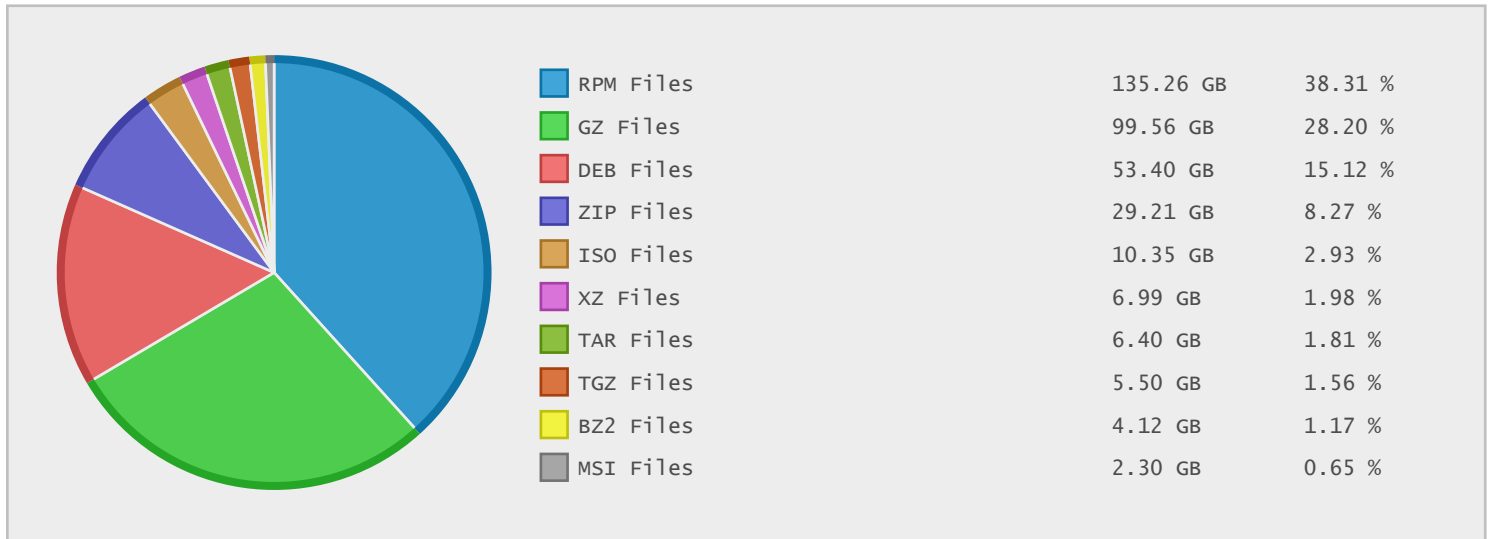

Top 10 File Extensions Sorted By Disk Space