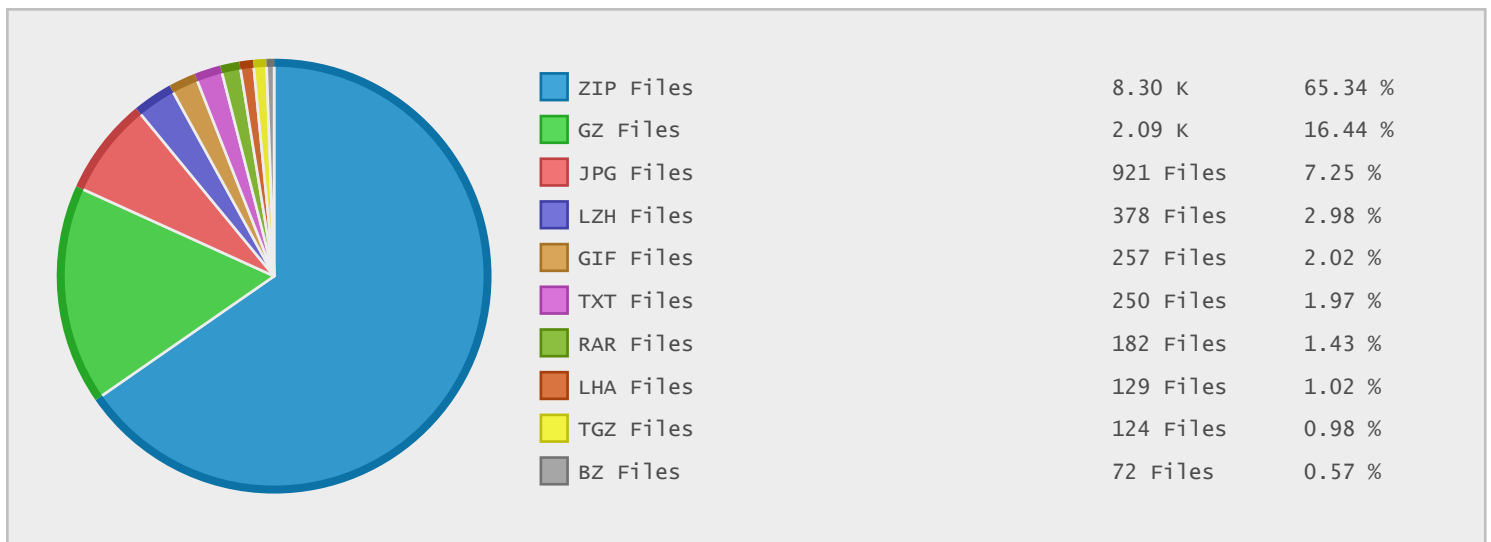

Top 10 File Extensions Sorted By Number of Files