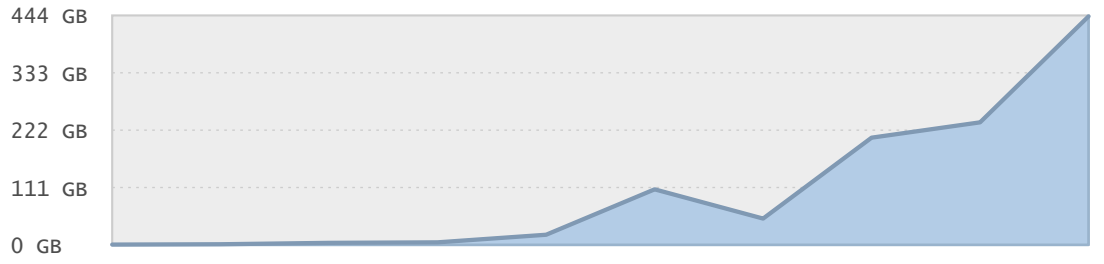

### Top 10 File Categories Sorted By Disk Space

### Last 12 Months Modified Disk Space History

### Last 10 Years Modified Disk Space History

Total:	1075.38 GB
Average:	107.54 GB
Maximum:	442.24 GB
Minimum:	0.56 GB
From:	2005
To:	2014