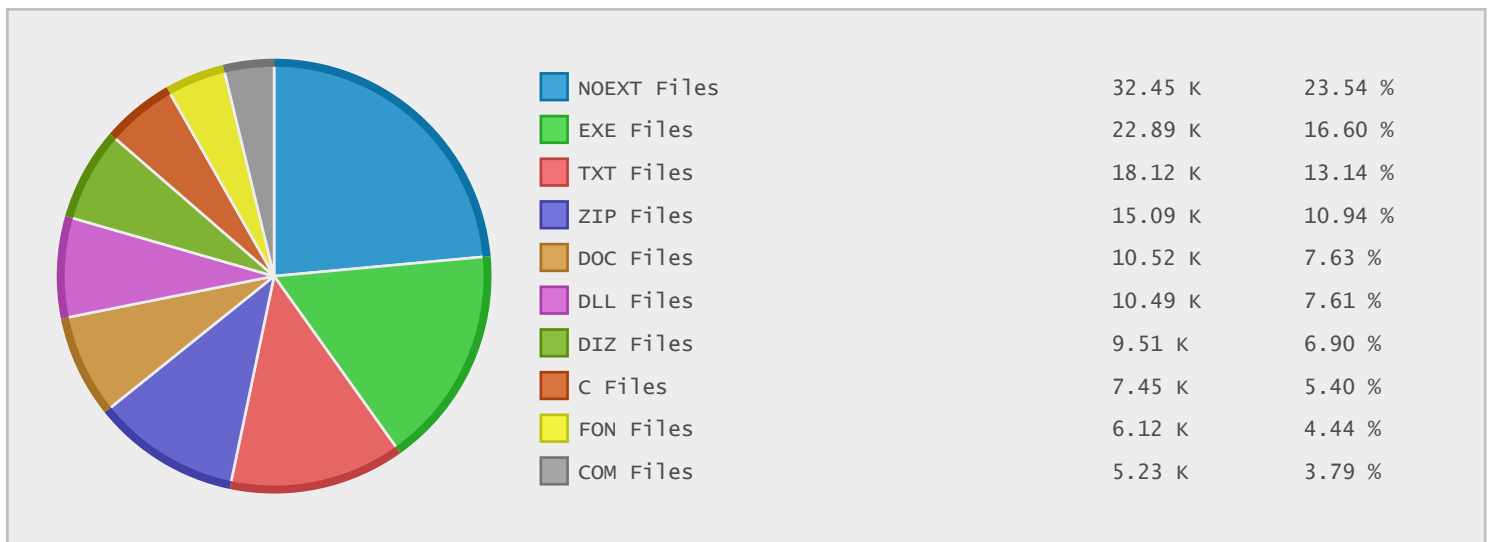

Top 10 File Extensions Sorted By Number of Files