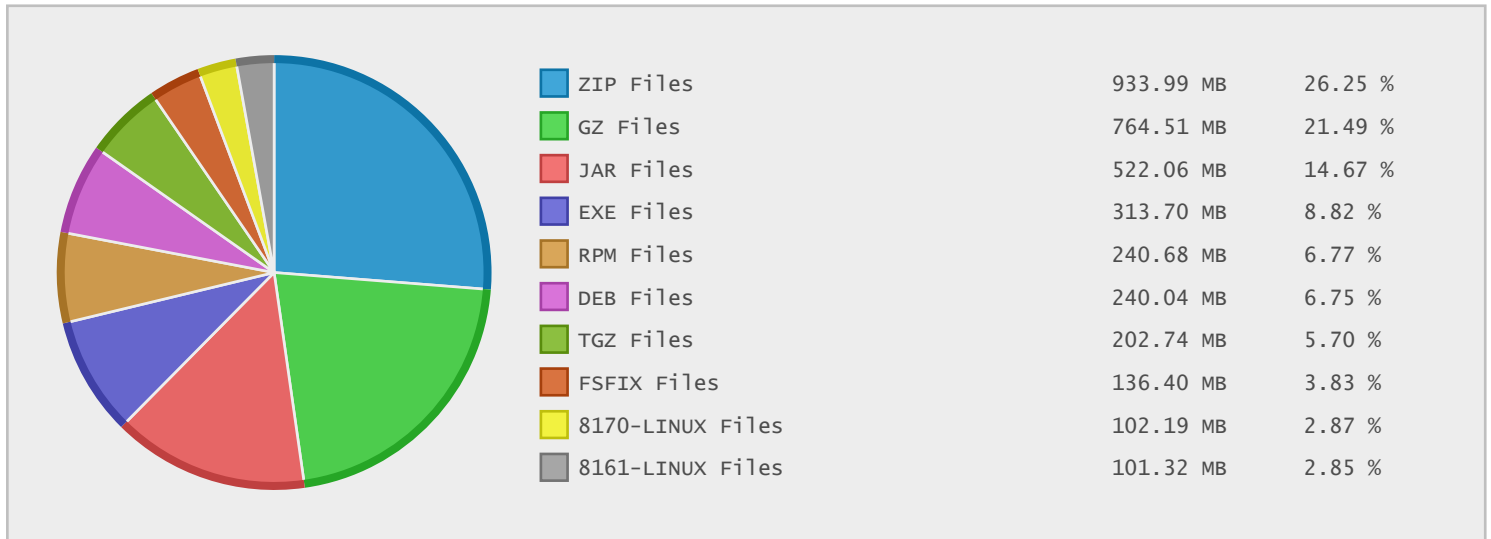

Top 10 File Extensions Sorted By Disk Space