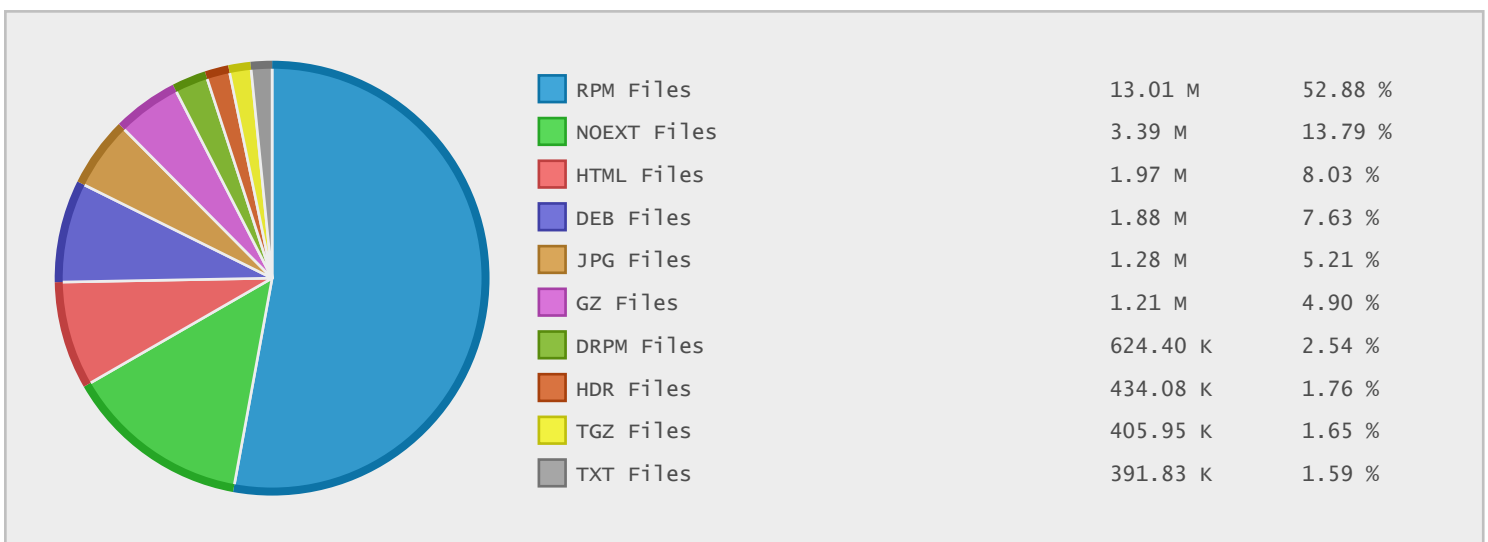

Top 10 File Extensions Sorted By Number of Files