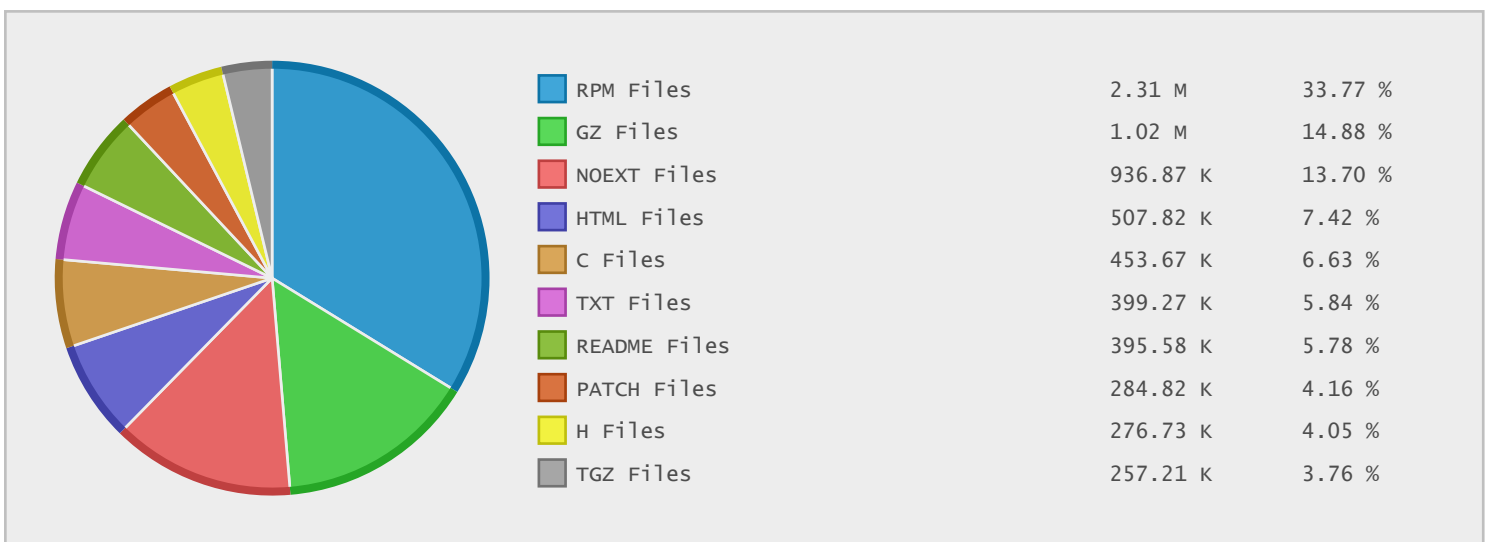

Top 10 File Extensions Sorted By Number of Files