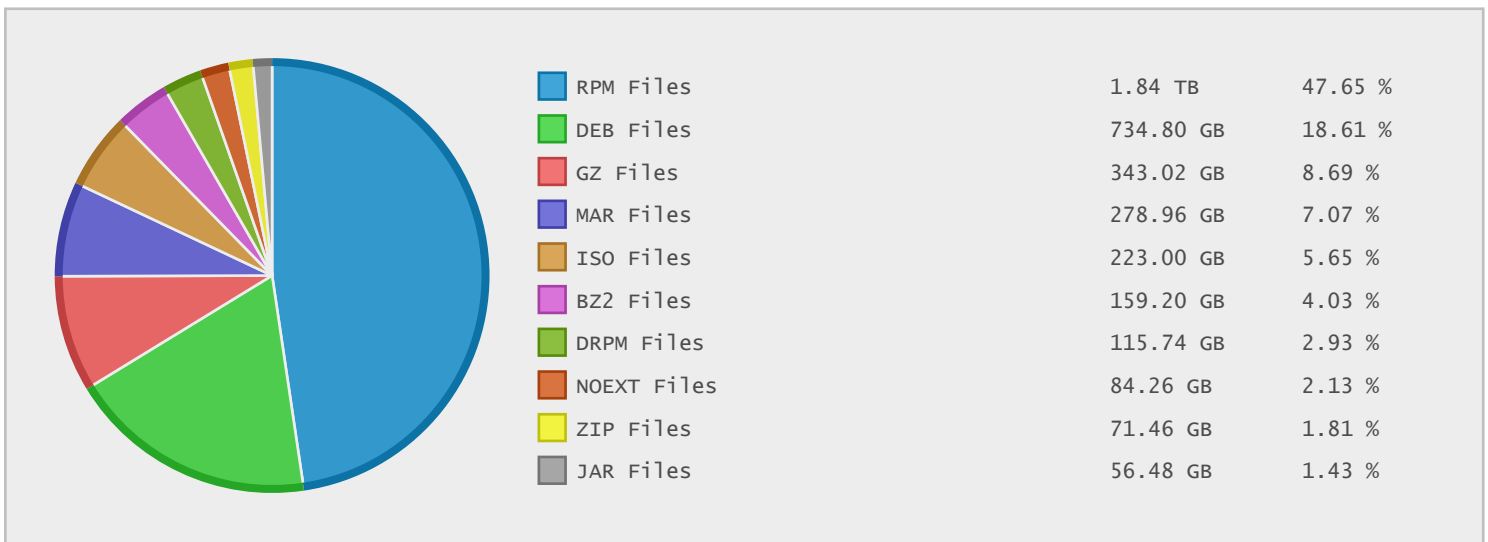

Top 10 File Extensions Sorted By Disk Space