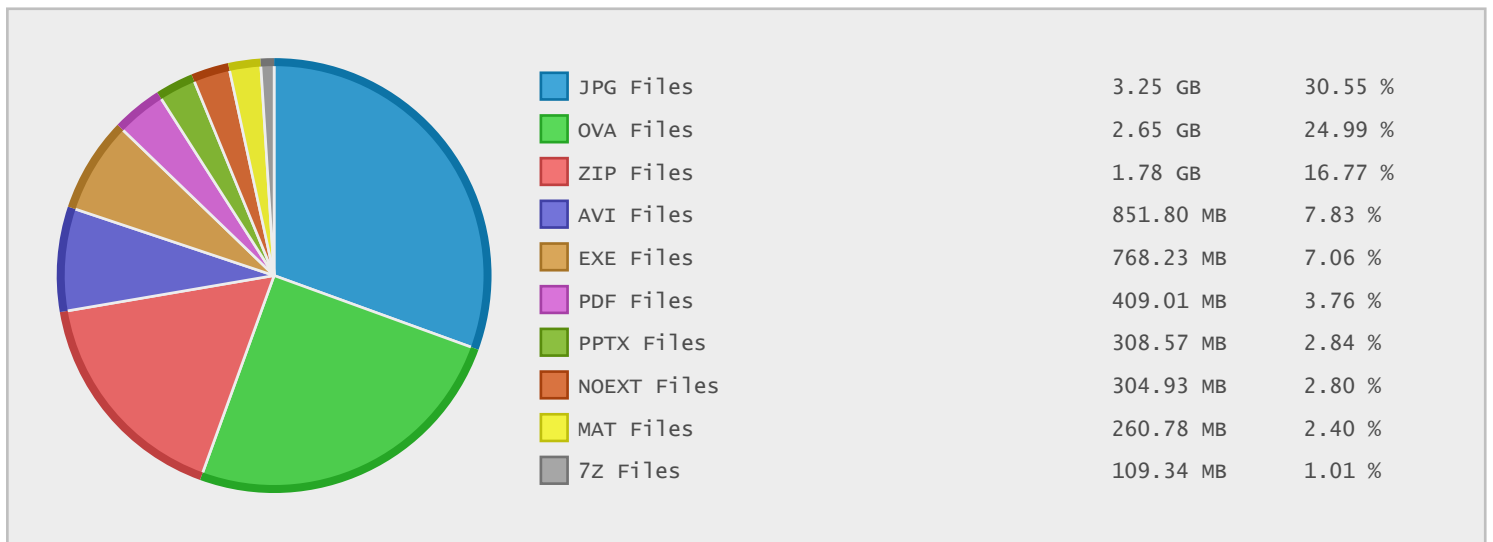

Top 10 File Extensions Sorted By Disk Space