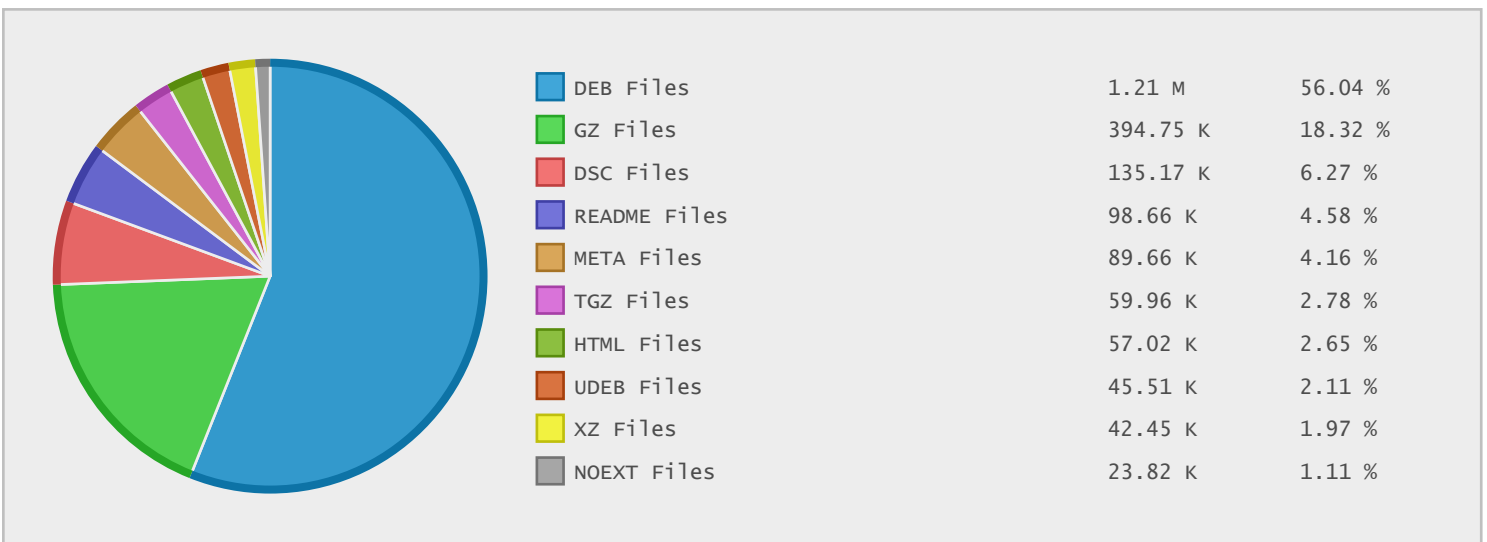

Top 10 File Extensions Sorted By Number of Files