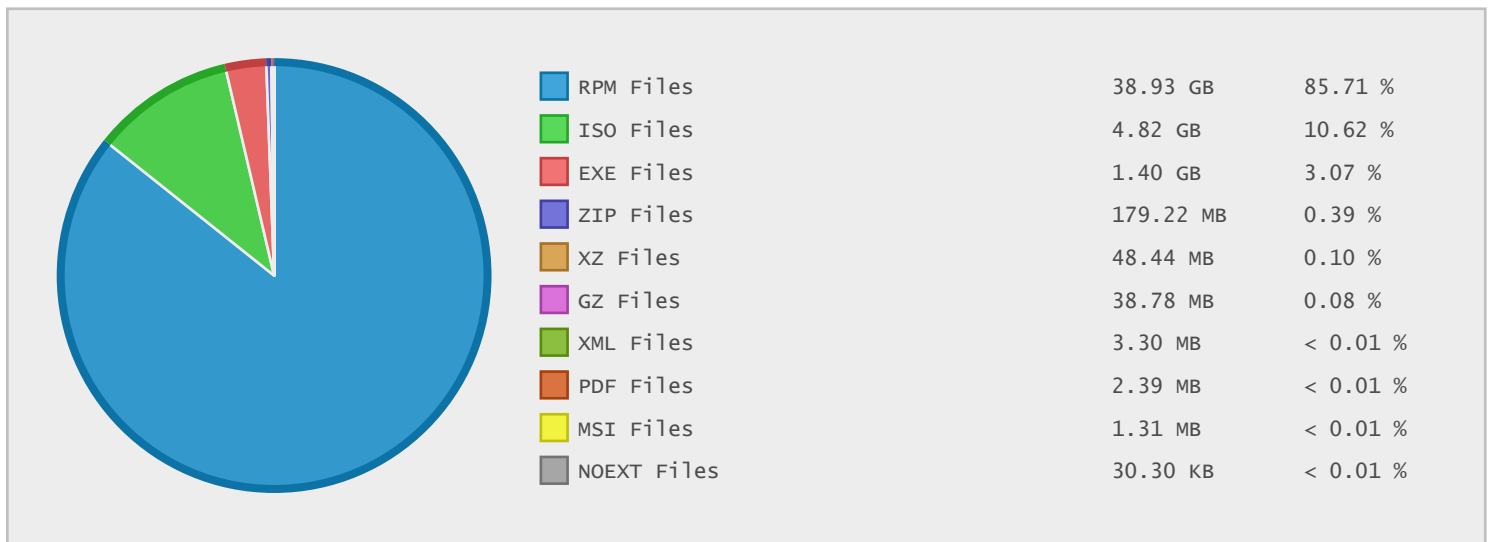

Top 10 File Extensions Sorted By Disk Space