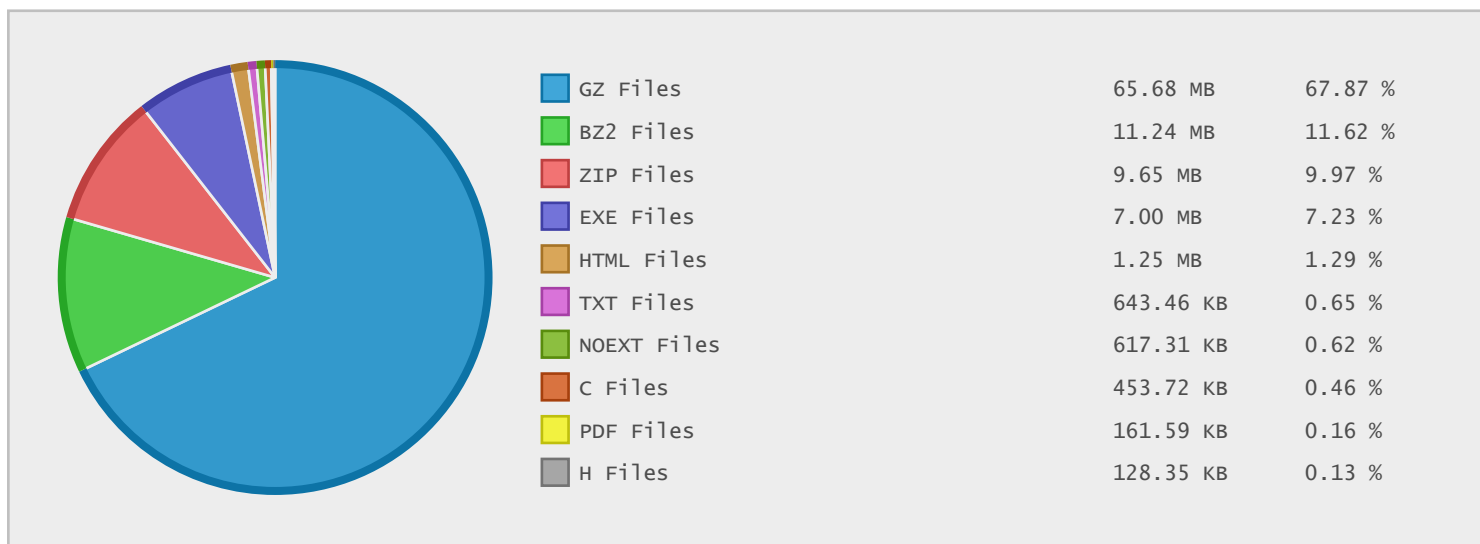

Top 10 File Extensions Sorted By Disk Space