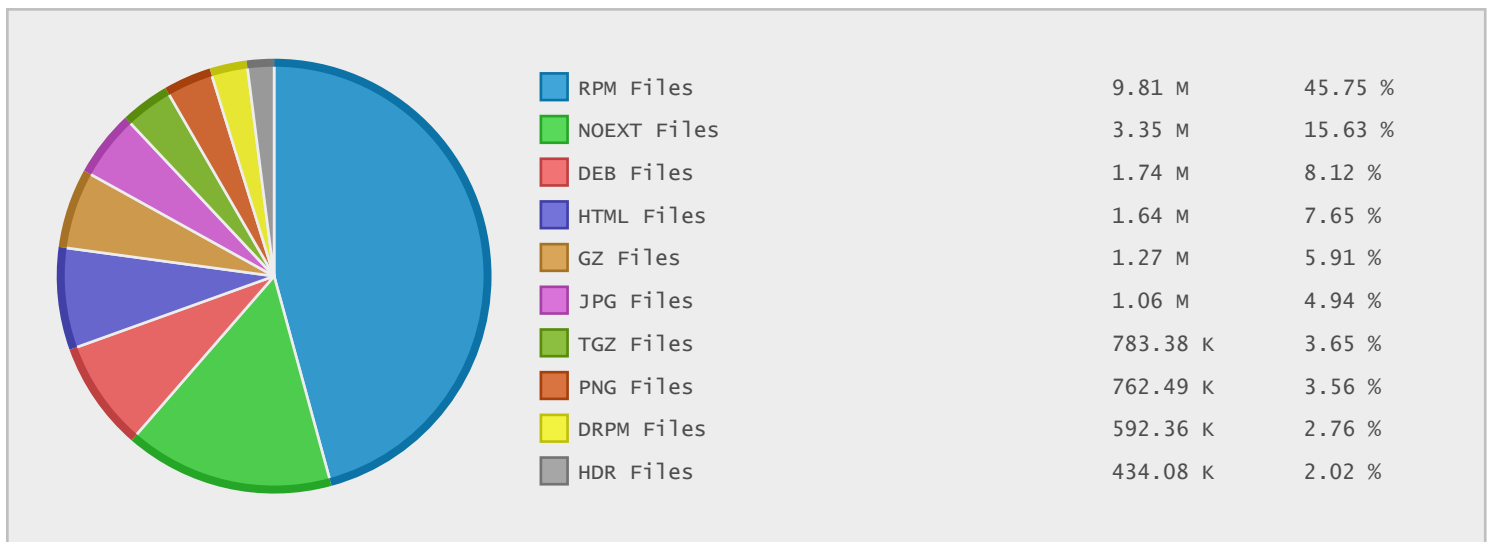

Top 10 File Extensions Sorted By Number of Files