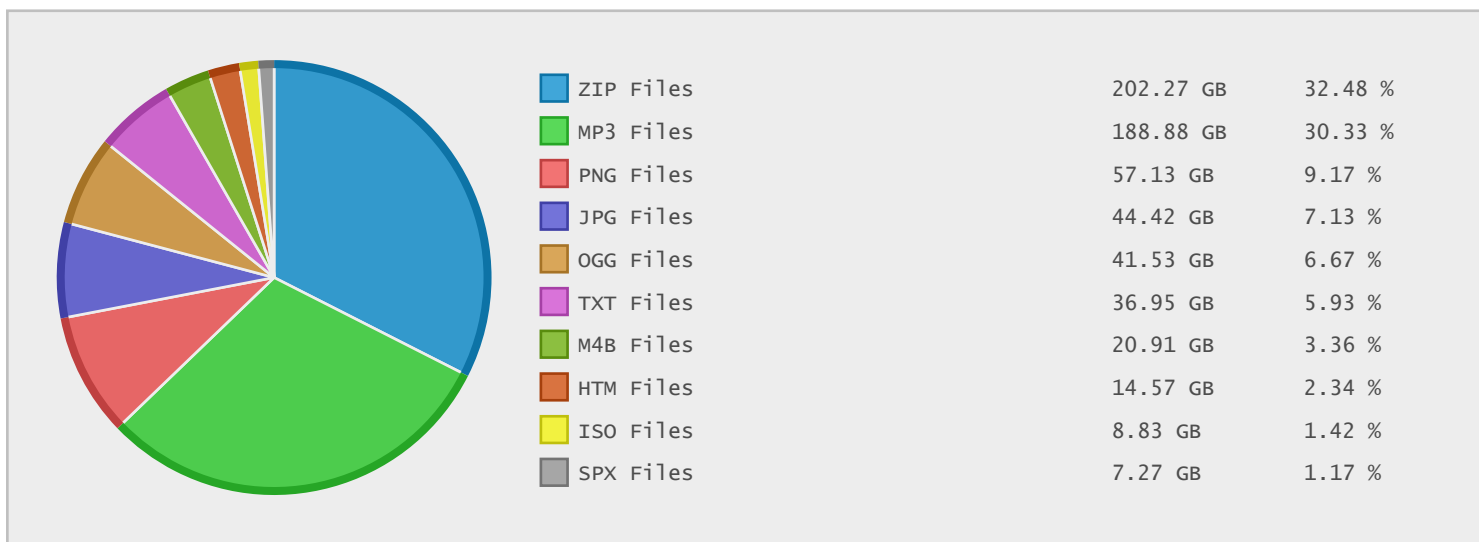

Top 10 File Extensions Sorted By Disk Space