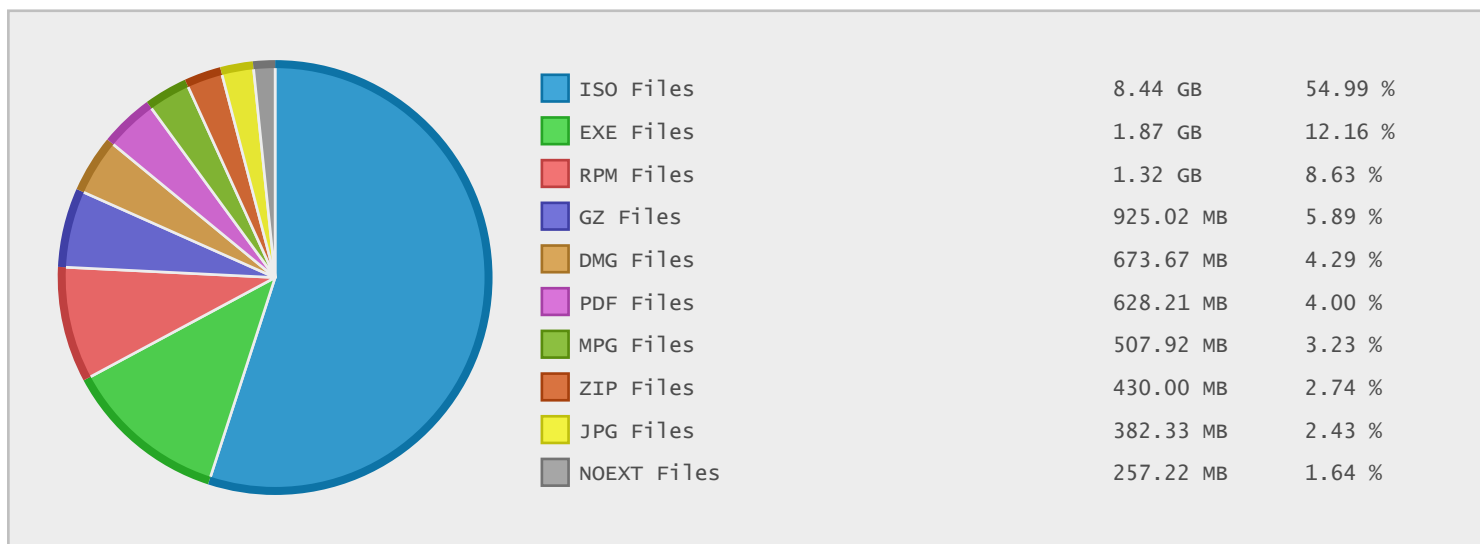

Top 10 File Extensions Sorted By Disk Space