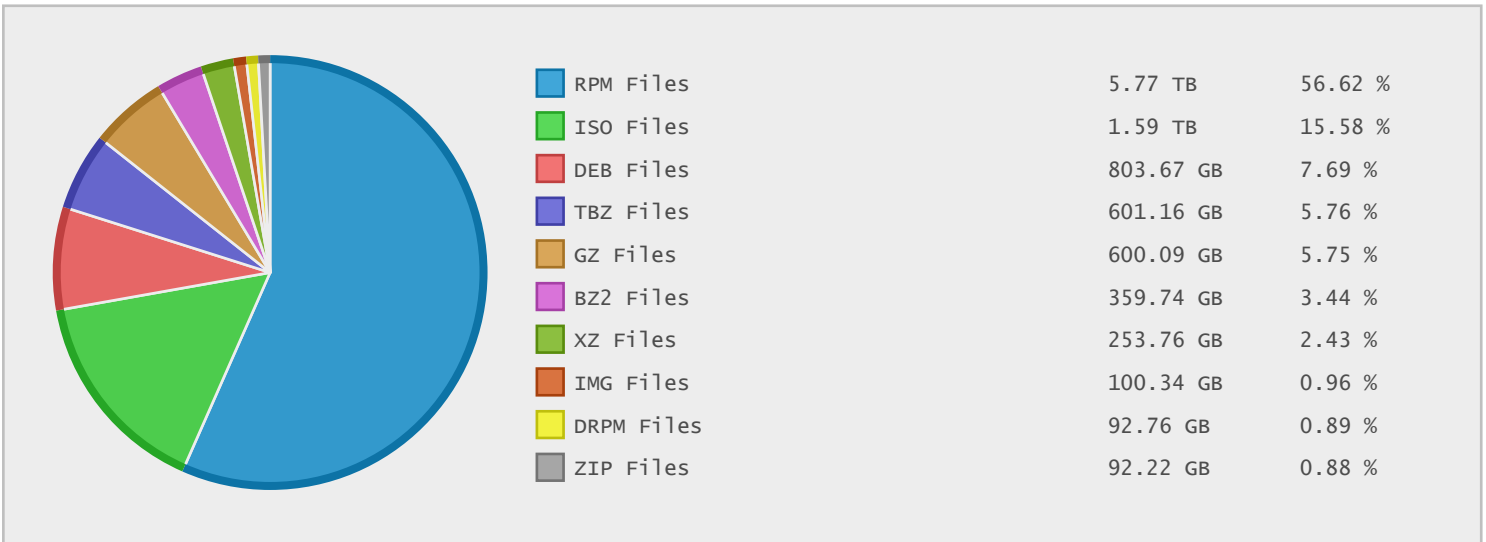

Top 10 File Extensions Sorted By Disk Space