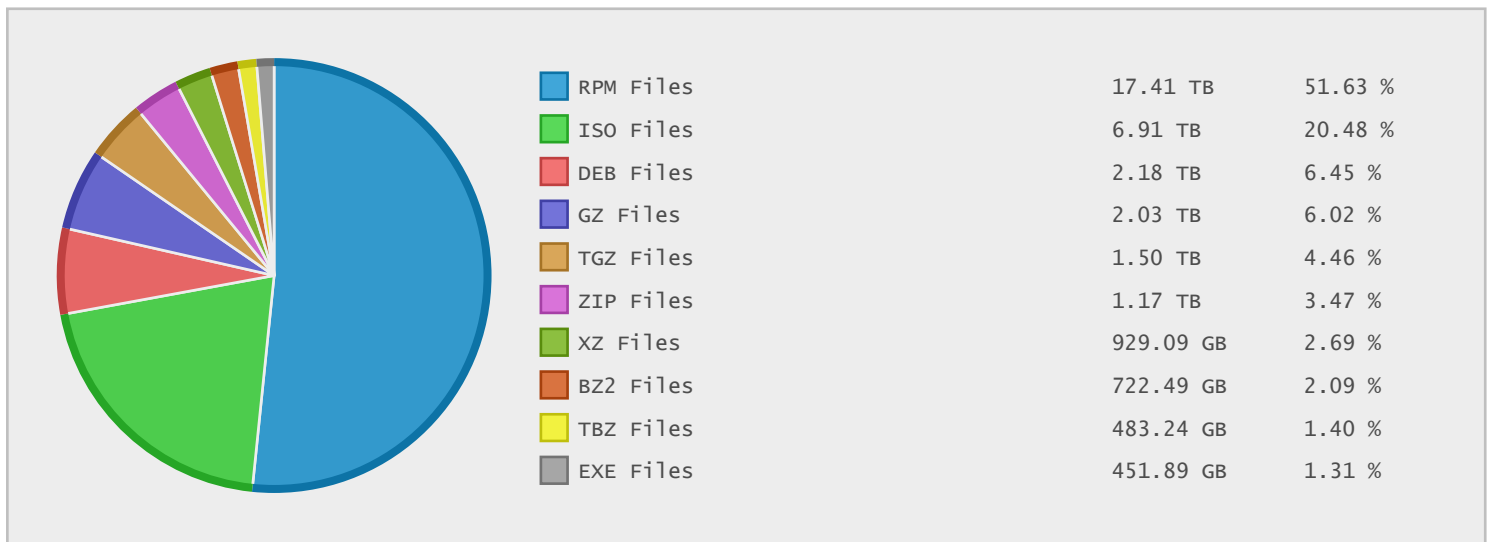

Top 10 File Extensions Sorted By Disk Space