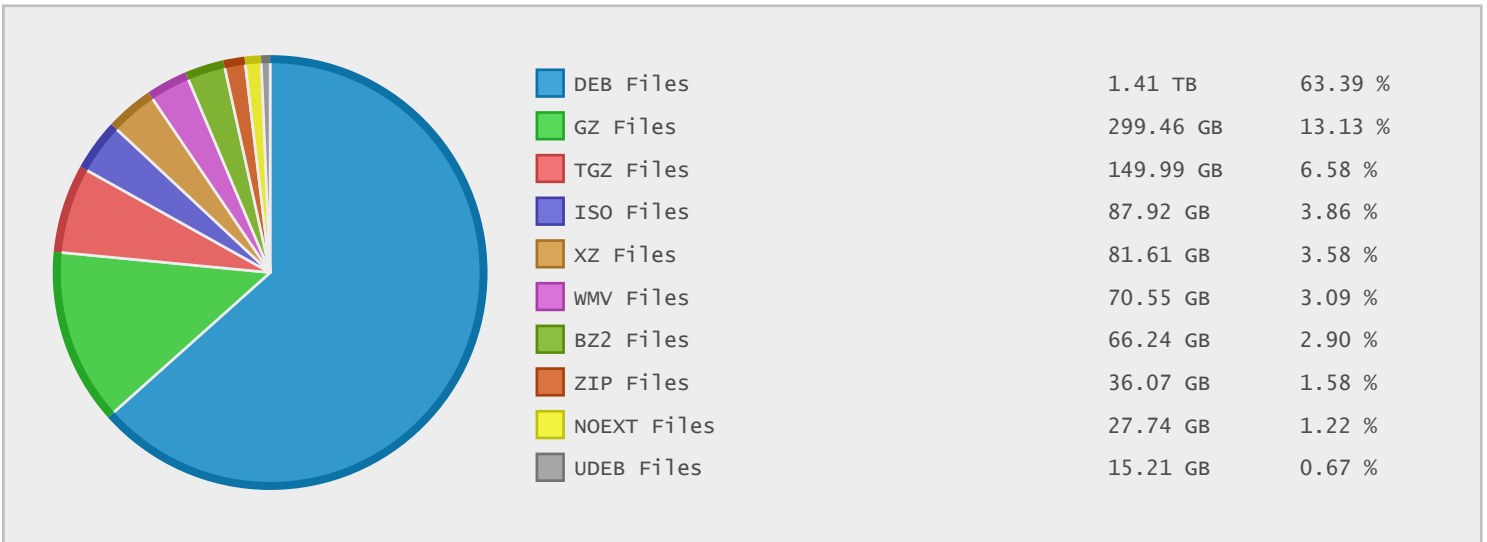

Top 10 File Extensions Sorted By Disk Space