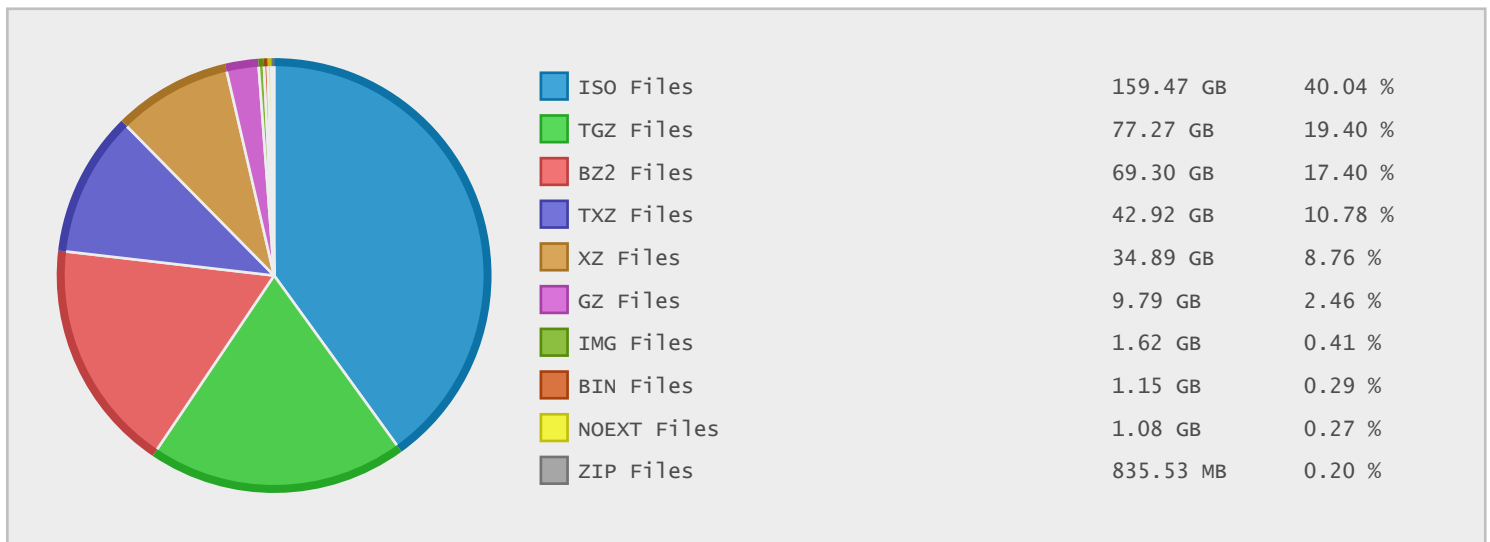

Top 10 File Extensions Sorted By Disk Space