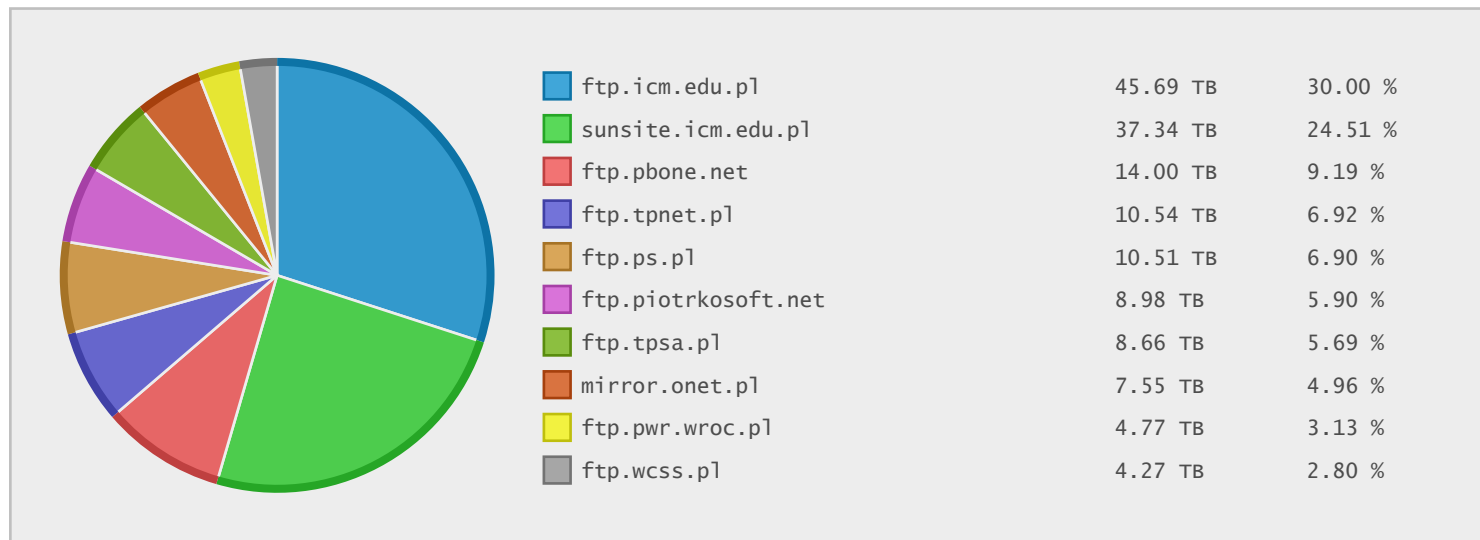

Poland FTP Sites Statistics

Property	Value
FTP Sites	35
Total Dirs	6914929
Total Files	138318296
Total Data	176.43 TB

Top 10 FTP Sites by Amount of Data

35 FTP Sites Sorted By Amount of Data

FTP Site	Description	Files	Data	Data (%)
ftp.icm.edu.pl	University of Warsaw	30258524	45.69 TB	25.90 %
sunsite.icm.edu.pl	Computational Modeling Center	26701035	37.34 TB	21.16 %
ftp.pbone.net	Linux RPM Archive	9191423	14.00 TB	7.93 %
ftp.tpnet.pl	Orange Poland Archive	9220838	10.54 TB	5.98 %
ftp.ps.pl	West Pomeranian University of Technology	8142712	10.51 TB	5.96 %
ftp.piotrkosoft.net	PIOTRKOSOFT Data Storage Center	10062952	8.98 TB	5.09 %
ftp.tpsa.pl	Orange Software Archive	4853710	8.66 TB	4.91 %
mirror.onet.pl	Onet Internet Services Software Archive	7185833	7.55 TB	4.28 %
ftp.pwr.wroc.pl	warsaw University of Technology	4632563	4.77 TB	2.70 %
ftp.wcss.pl	Wroclaw Supercomputing Center	4014145	4.27 TB	2.42 %
ftp.man.szczecin.pl	West Pomeranian University of Technology	3912078	4.09 TB	2.32 %
ftp.man.poznan.pl	Poznan Supercomputing Center	3954569	4.04 TB	2.29 %
ftp.vectranet.pl	VECTRANET Archive	2501733	3.19 TB	1.81 %
ftp.task.gda.pl	Academic Computer Center	2264493	2.28 TB	1.29 %
ftp.agh.edu.pl	AGH University of Technology	2096424	1.97 TB	1.12 %
ftp.wsisiz.edu.pl	University of Warsaw	1373559	1.83 TB	1.04 %
ftp.kernel.pl	Linux Kernel Software Archive	1096716	0.97 TB	0.55 %
ftp.pld.kernel.pl	Linux Software Archive	1079582	0.95 TB	0.54 %
ftp.prz.edu.pl	Rzeszow University of Technology	844201	944.91 GB	0.52 %
ftp.pld-linux.org	PLD Linux Project	992761	865.73 GB	0.48 %
ftp.man.lodz.pl	Technical University of Lodz	942355	803.38 GB	0.44 %
ftp.pg.psnk.pl	PSNC Supercomputing Center	1694075	650.39 GB	0.36 %
centos.po.opole.pl	Opole University of Technology	195824	628.15 GB	0.35 %
ftp.slackware.pl	Slackware Linux Archive	590079	400.24 GB	0.22 %
mirror.chmuri.net	Chmuri Linux Software Archive	52509	228.14 GB	0.13 %
mirror-pl.kielcetechnologypark.net	Kielce Technology Park Software Archive	116588	156.31 GB	0.09 %
ns2.prz-rzeszow.pl	Rzeszow University Of Technology	13092	48.96 GB	0.03 %
ftp.gust.org.pl	Polish Tex Users Group	208251	47.52 GB	0.03 %
ftp.pitow.wroc.pl	PIT-RADWAR Electronic Components	35151	45.41 GB	0.03 %
ftp.helion.pl	Helion Archive	27780	40.19 GB	0.02 %
ftp.mimuw.edu.pl	University Of Warsaw	38625	16.89 GB	< 0.01 %
ftp.kis.p.lodz.pl	Lodz Computer Center	9623	10.96 GB	< 0.01 %
ftp.bartylak.com	Bartylak Archive	2010	7.26 GB	< 0.01 %
ftp.control.slupsk.pl	Poland Trade and Service Control	10894	4.74 GB	< 0.01 %
ftp.pg.gda.pl	Technical University of Gdansk	1589	97.45 MB	< 0.01 %