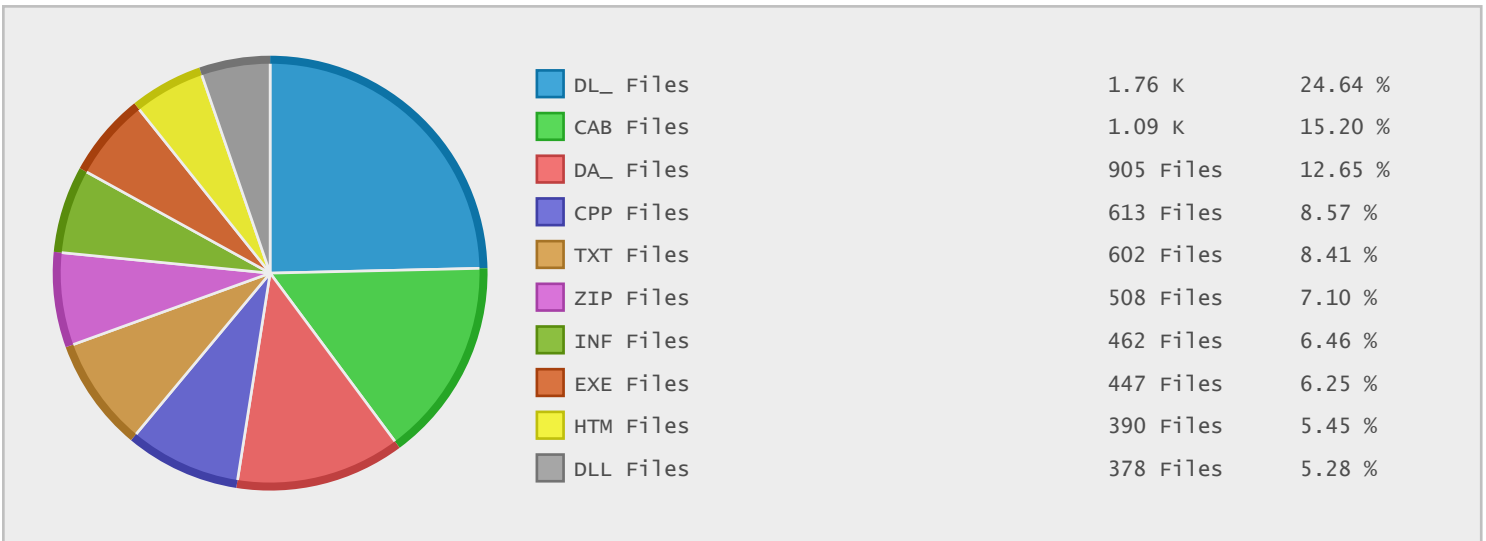

Top 10 File Extensions Sorted By Number of Files