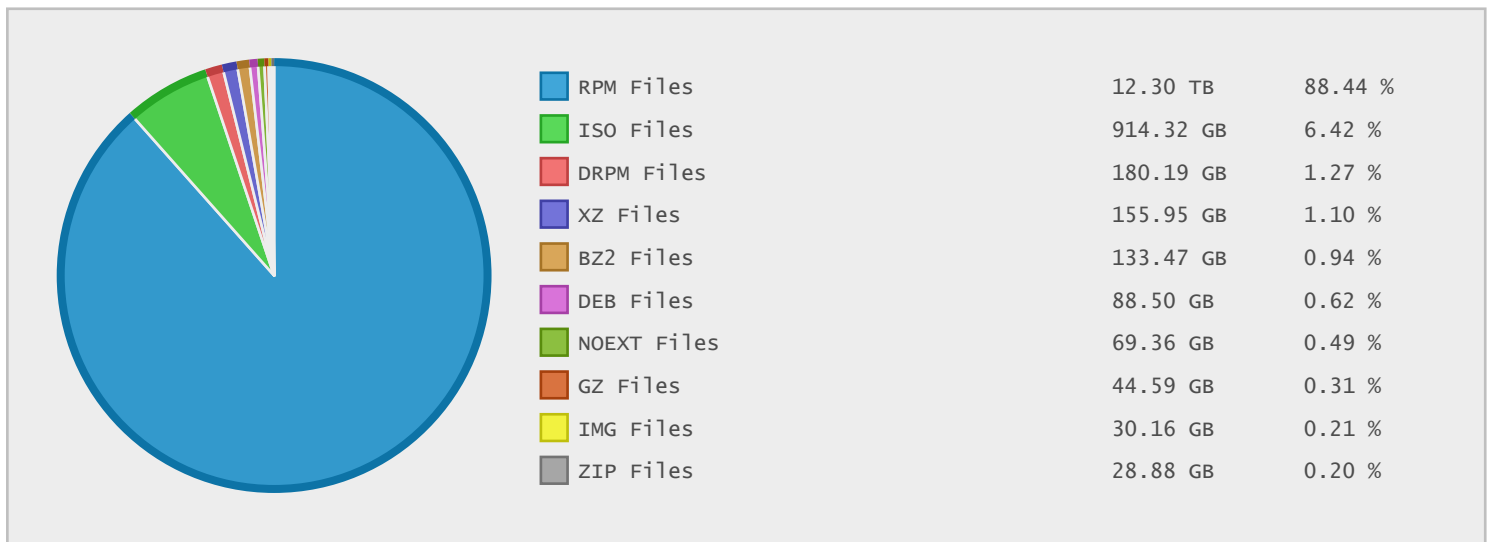

Top 10 File Extensions Sorted By Disk Space