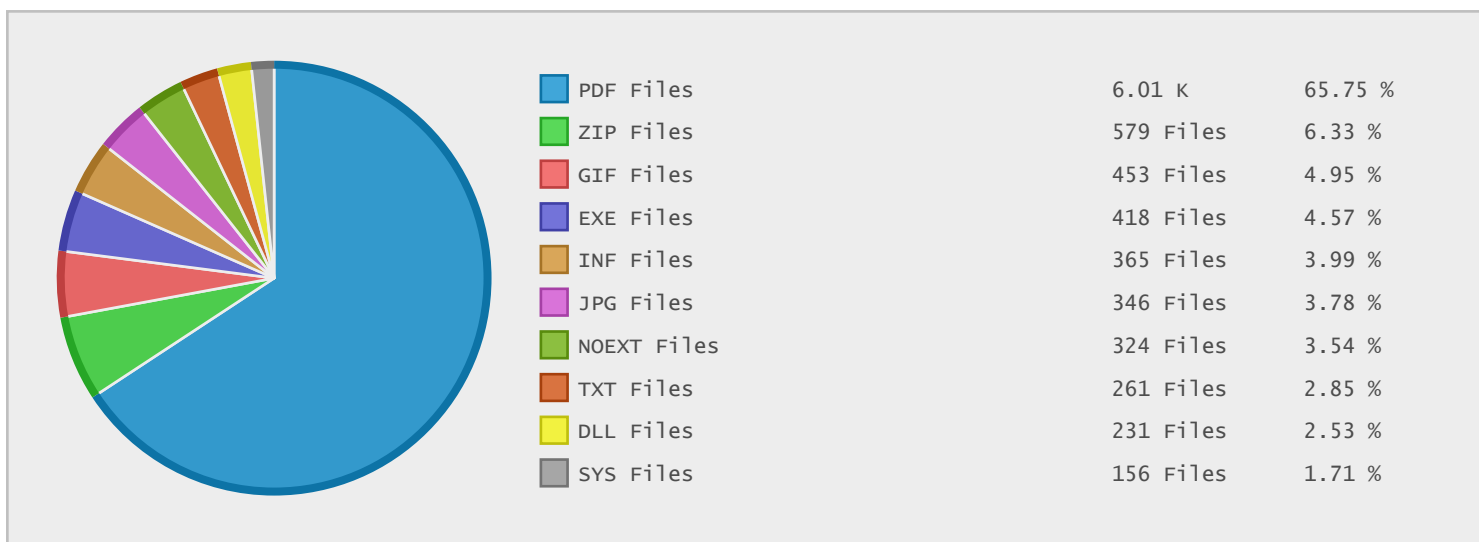

Top 10 File Extensions Sorted By Number of Files