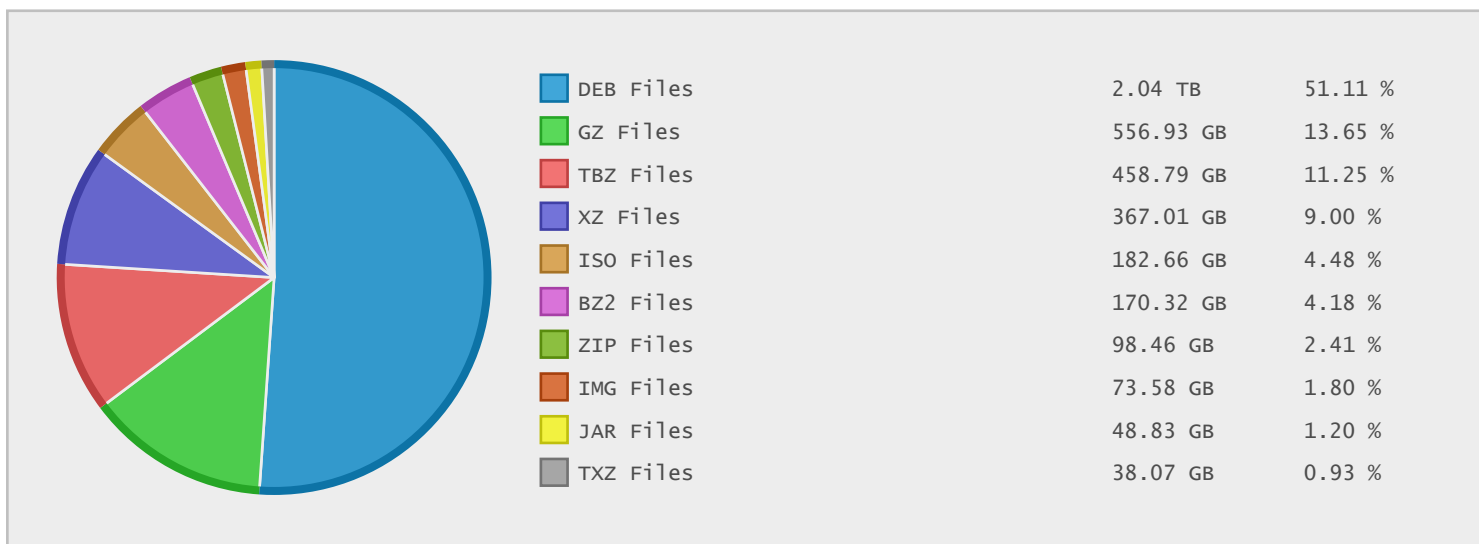

Top 10 File Extensions Sorted By Disk Space