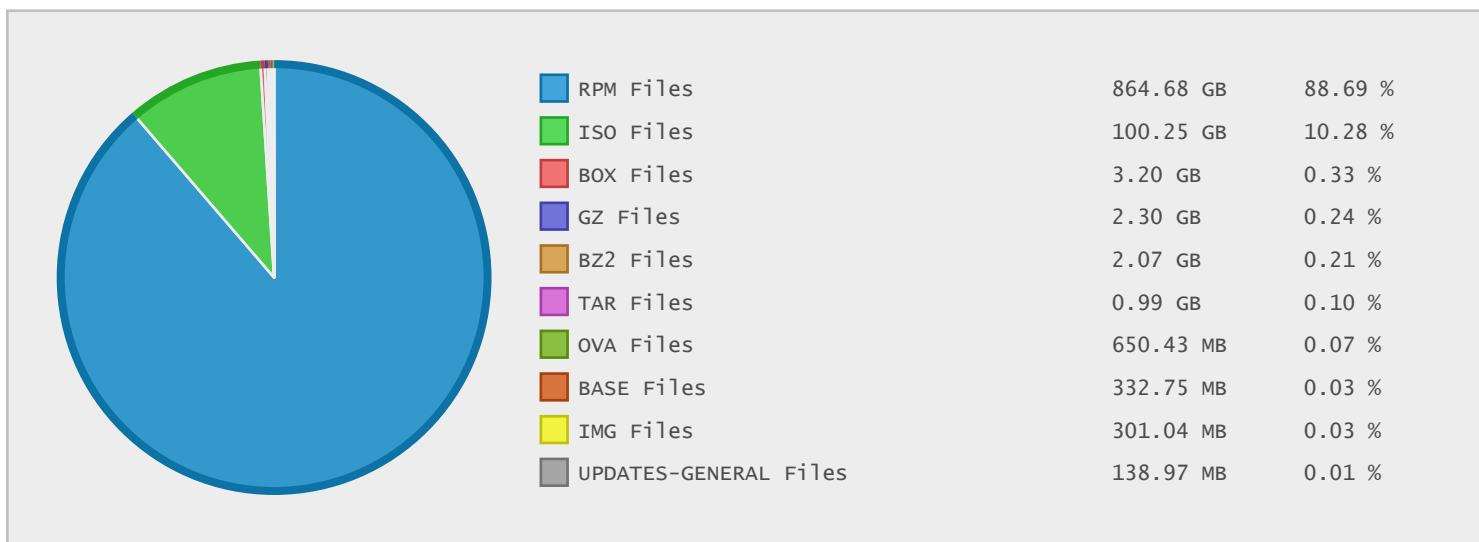

Top 10 File Extensions Sorted By Disk Space