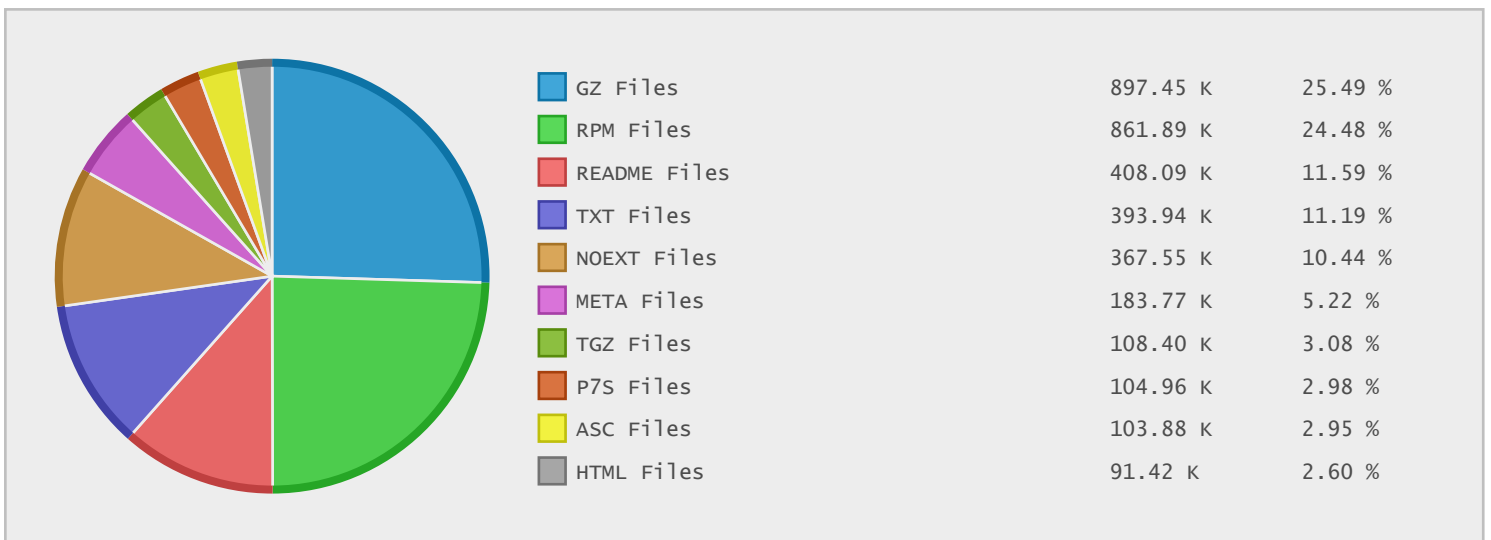

Top 10 File Extensions Sorted By Number of Files