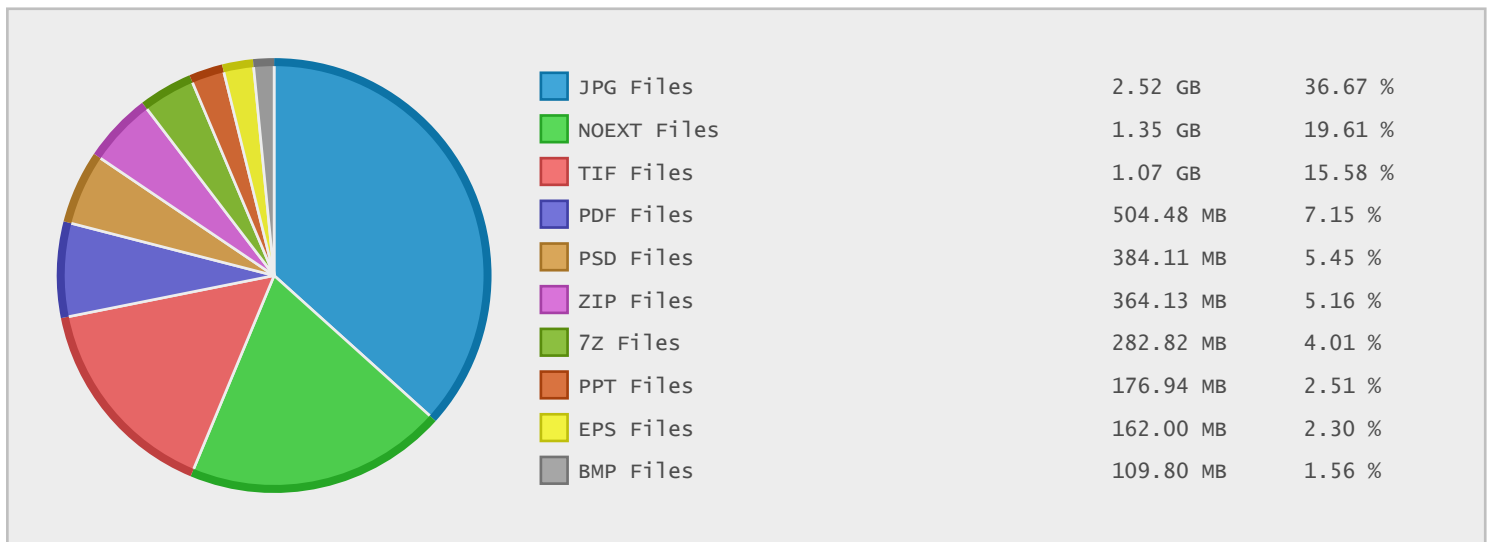

Top 10 File Extensions Sorted By Disk Space