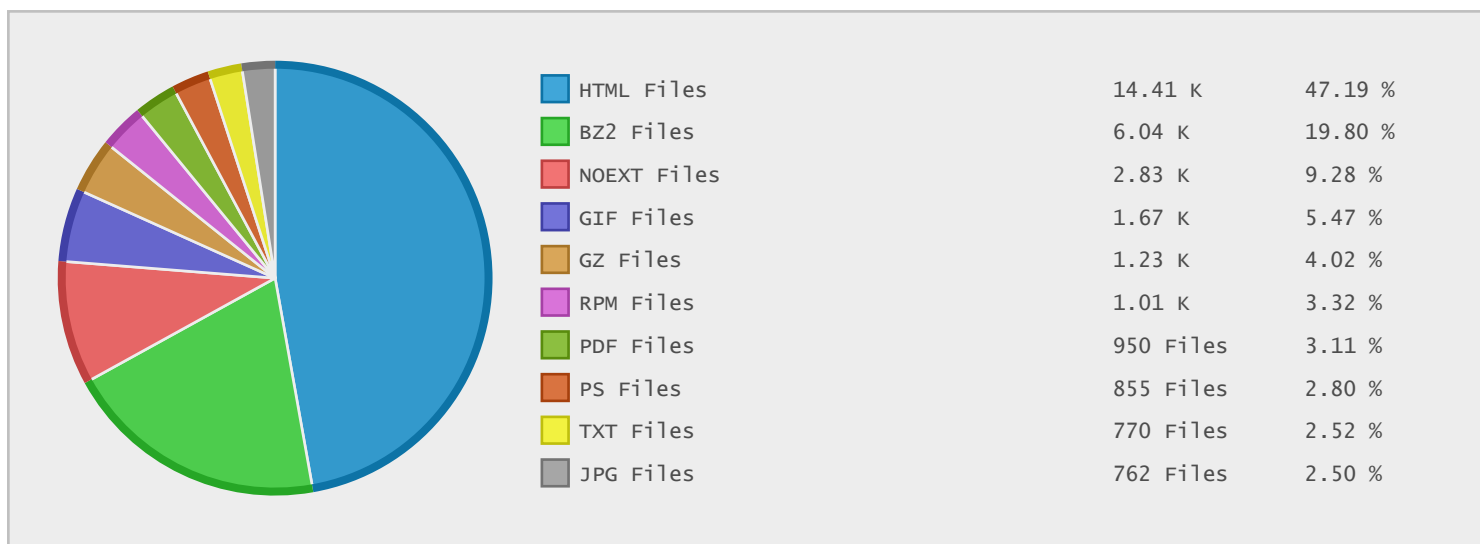

Top 10 File Extensions Sorted By Number of Files