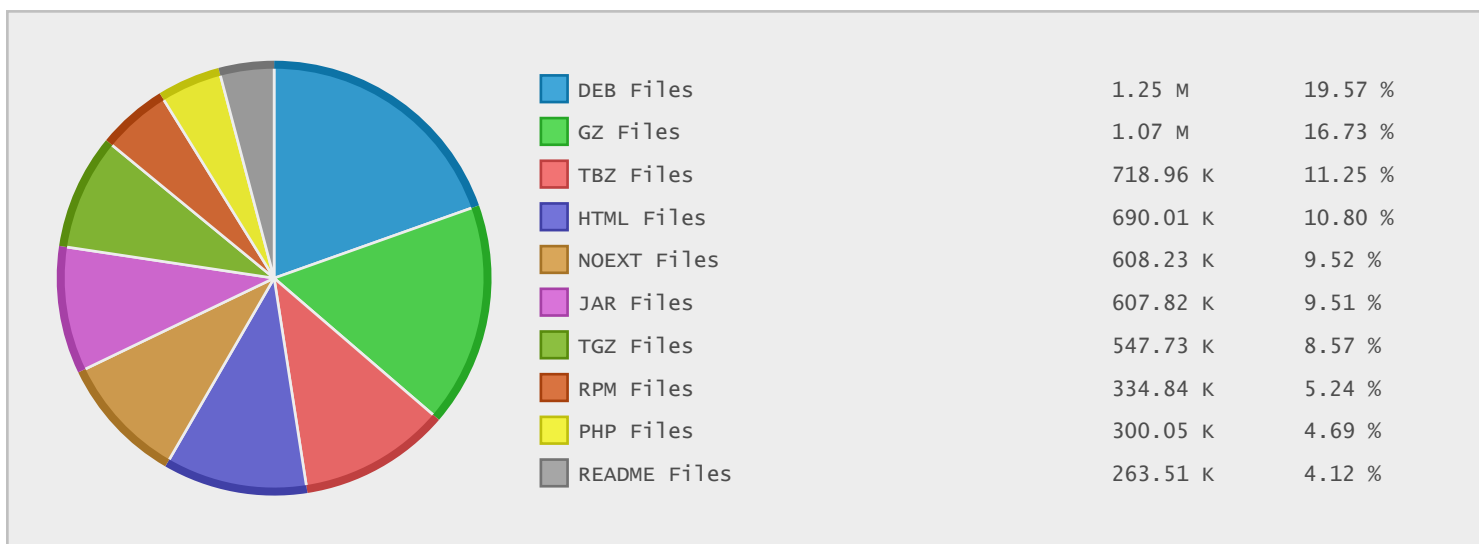

Top 10 File Extensions Sorted By Number of Files