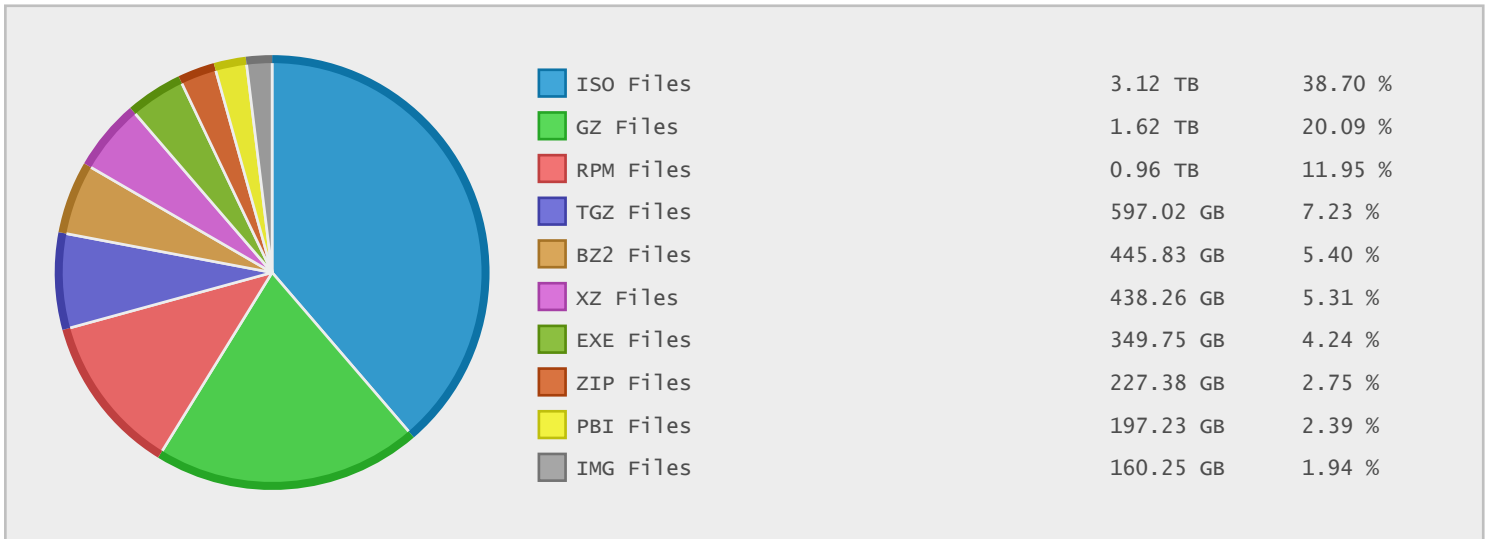

Top 10 File Extensions Sorted By Disk Space