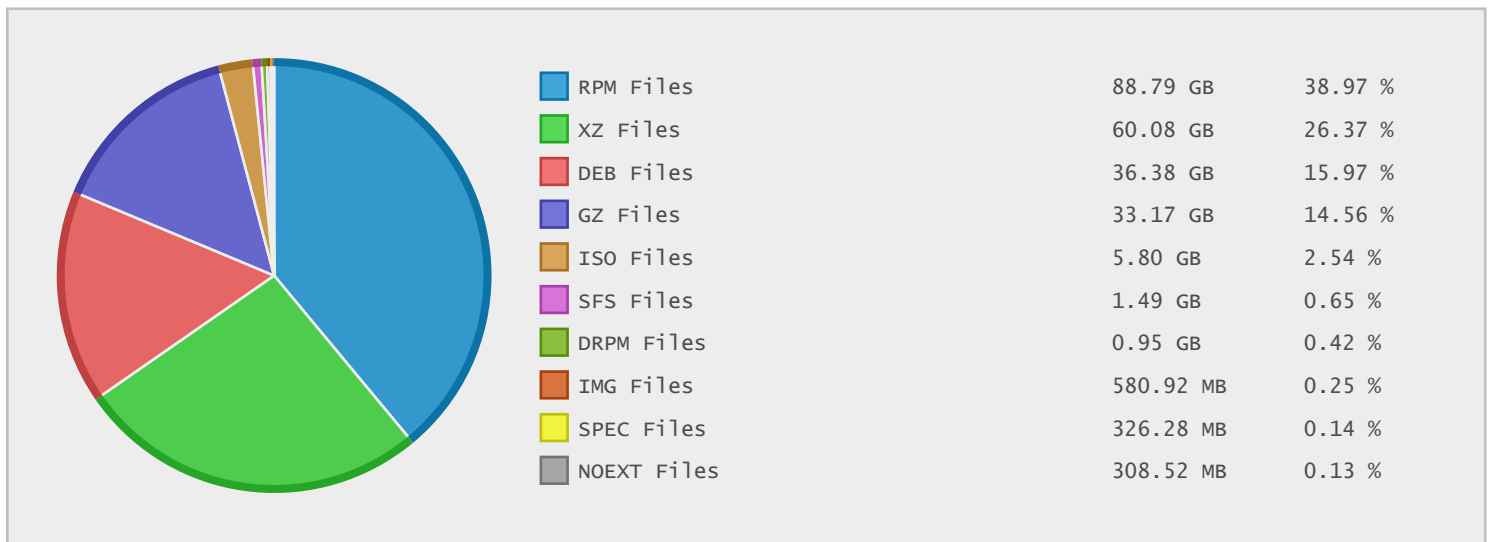

Top 10 File Extensions Sorted By Disk Space