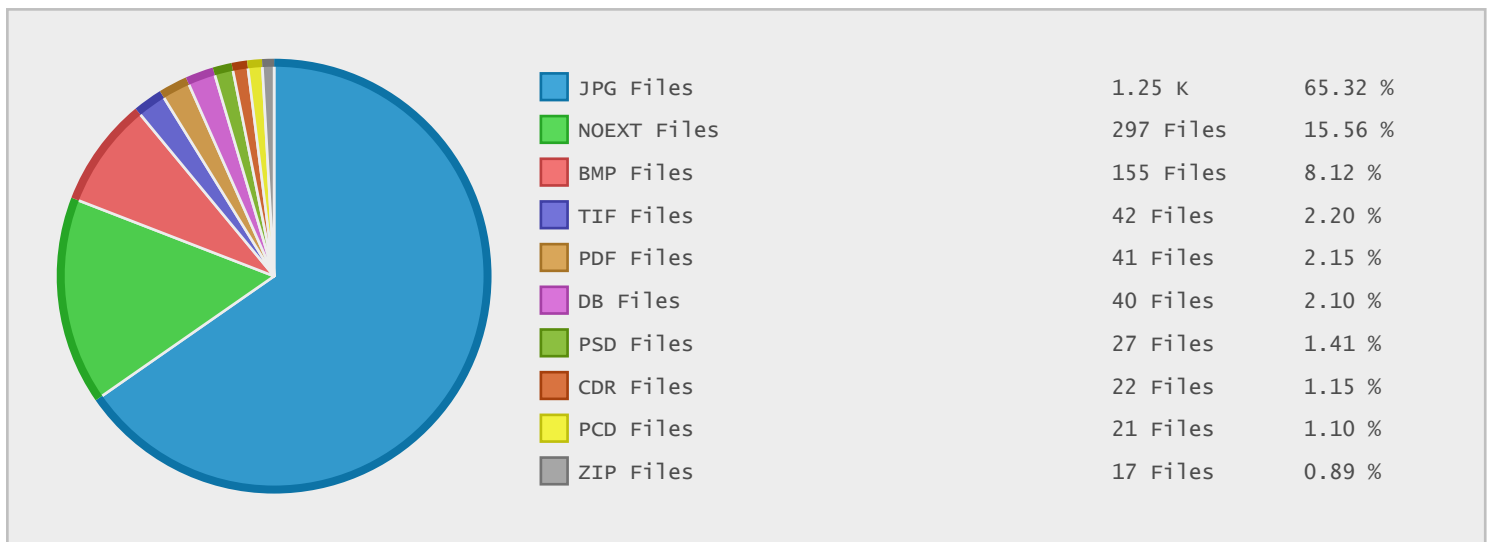

Top 10 File Extensions Sorted By Number of Files