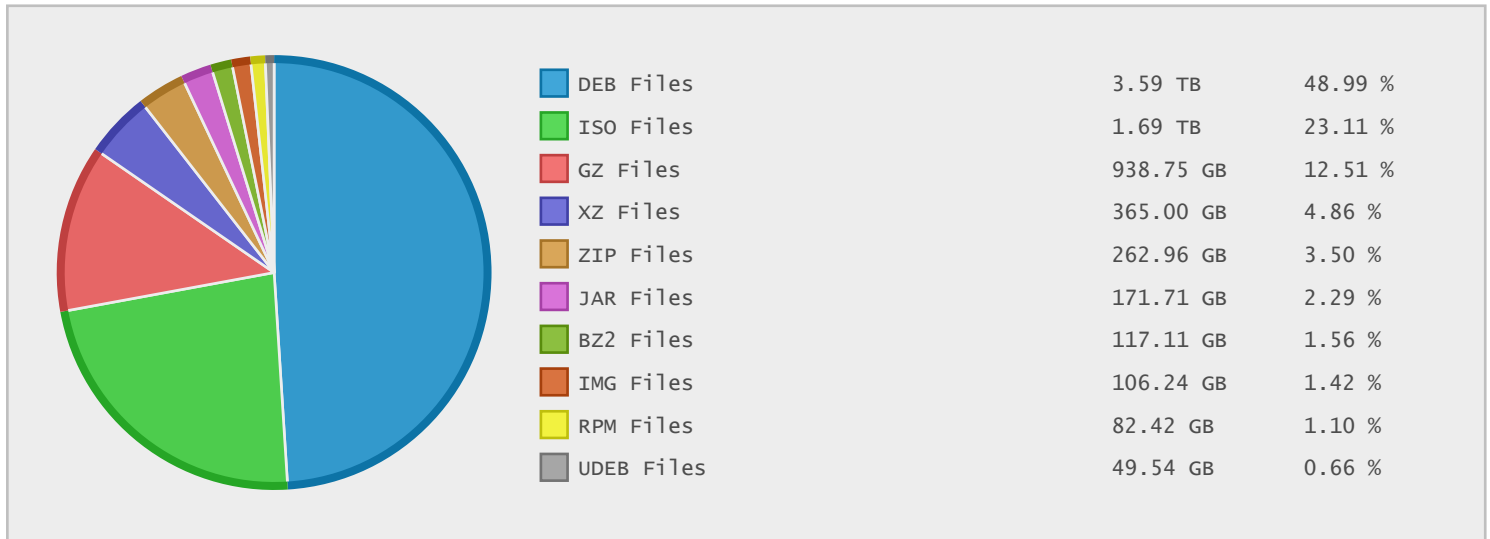

Top 10 File Extensions Sorted By Disk Space