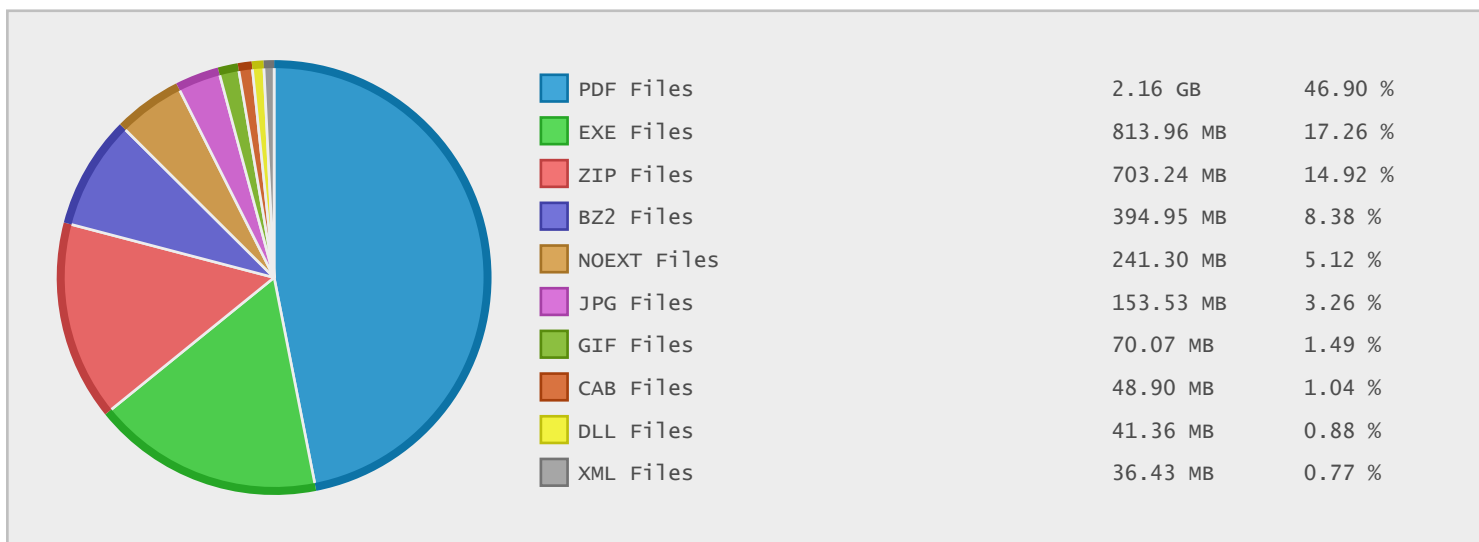

Top 10 File Extensions Sorted By Disk Space