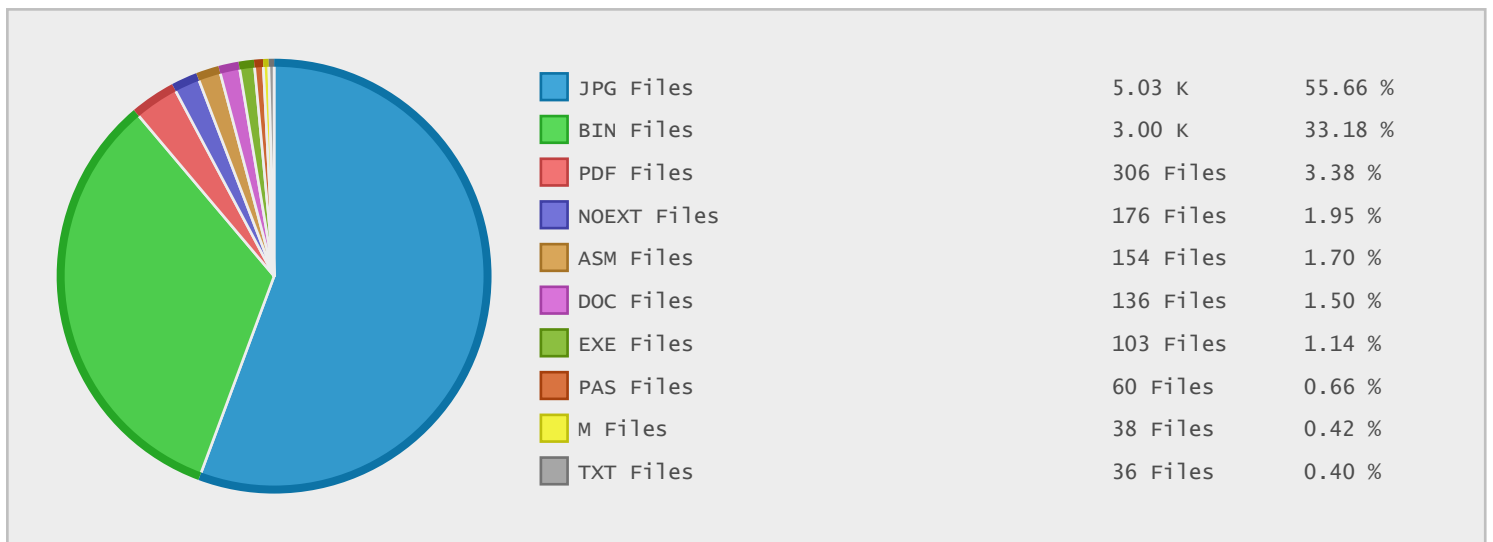

Top 10 File Extensions Sorted By Number of Files