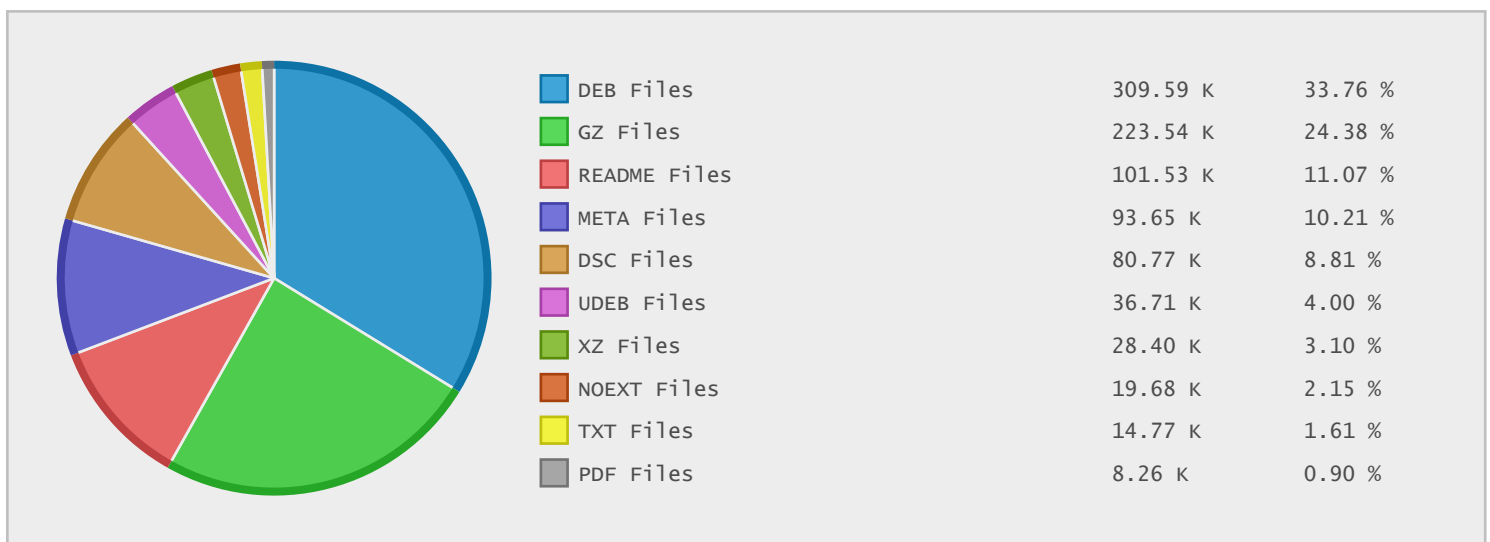

Top 10 File Extensions Sorted By Number of Files