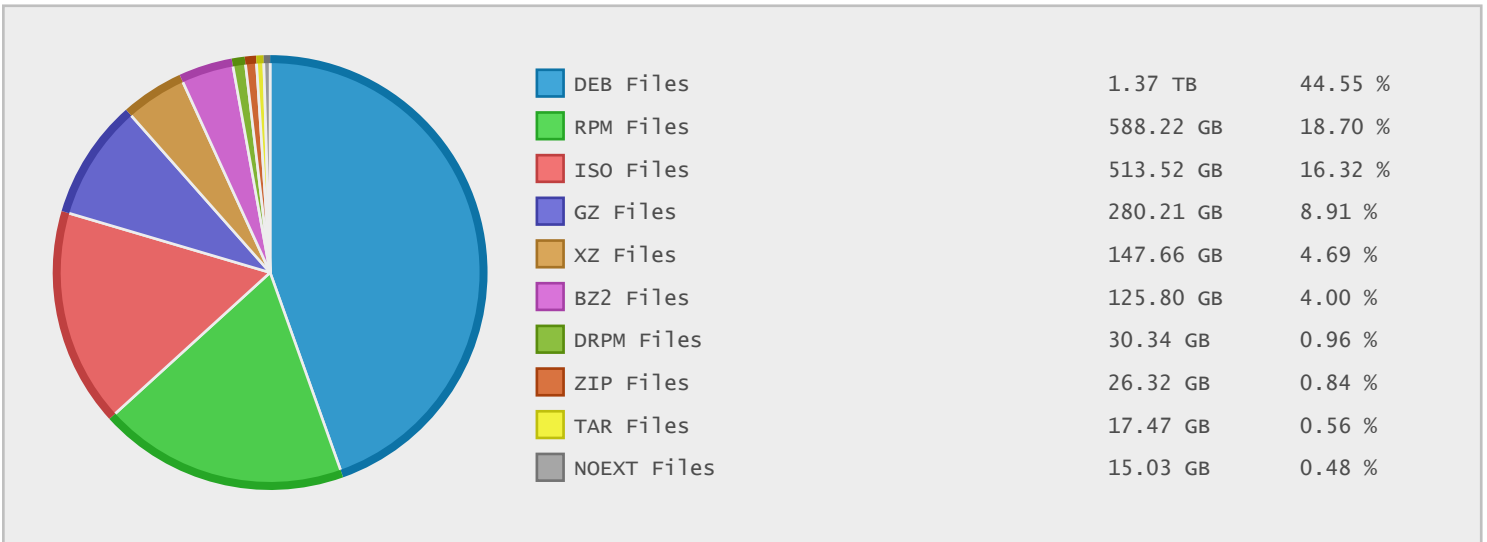

Top 10 File Extensions Sorted By Disk Space