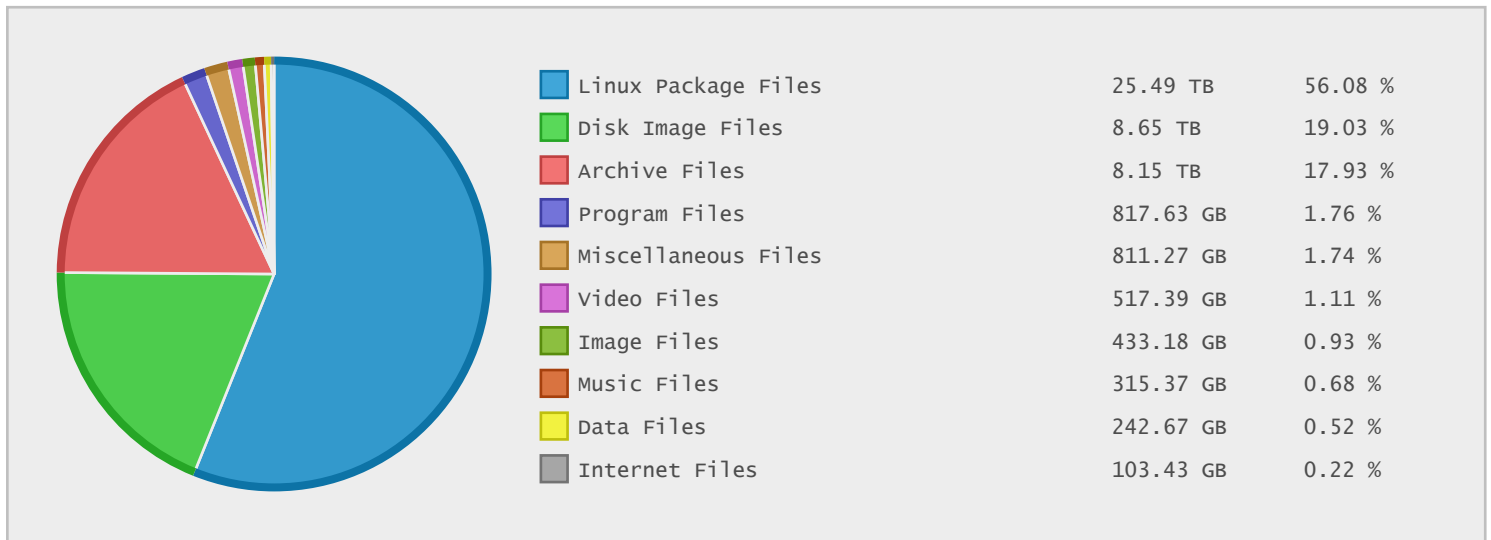

University of Warsaw - FTP Site Statistics

Property	Value
FTP Server	ftp.icm.edu.pl
Description	University of Warsaw
Country	Poland
Scan Date	12/Jan/2016
Total Dirs	1,083,817
Total Files	30,258,524
Total Data	45.69 TB

Top 20 Directories Sorted by Disk Space

Name	Dirs	Files	Data	Data (%)
/	1083817	30258524	45.69 TB	100.00 %
/vol	1083051	30257532	45.69 TB	> 99.99 %
/vol/rzm5	272770	16323183	26.74 TB	58.52 %
/vol/rzm1	383640	6983961	8.36 TB	18.30 %
/vol/rzm3	154443	2743830	7.76 TB	16.99 %
/vol/rzm5/linux-fedora-secondary	7334	4317955	5.67 TB	12.41 %
/vol/rzm5/linux-scientificlinux	27512	1965354	4.25 TB	9.30 %
/vol/rzm5/linux-opensuse	121979	2990496	4.13 TB	9.03 %
/vol/rzm2	261521	4113071	2.82 TB	6.18 %
/vol/rzm5/linux-fedora-secondary/releases	4670	2173418	2.51 TB	5.49 %
/vol/rzm5/linux-fedora	4840	1657915	2.16 TB	4.72 %
/vol/rzm5/linux-fedora/linux	4839	1657915	2.16 TB	4.72 %
/vol/rzm5/linux-opensuse/repositories	119772	1539114	1.96 TB	4.29 %
/vol/rzm3/linux-debian-cdimage	4982	31897	1.83 TB	4.02 %
/vol/rzm5/linux-mandriva	9919	1097951	1.80 TB	3.94 %
/vol/rzm5/linux-fedora-secondary/updates	1182	1090818	1.70 TB	3.72 %
/vol/rzm5/linux-slc	2489	527147	1.46 TB	3.19 %
/vol/rzm5/linux-rhel	780	121382	1.44 TB	3.16 %
/vol/rzm5/linux-rhel/linux	778	121382	1.44 TB	3.16 %
/vol/rzm5/linux-rhel/linux/enterprise	751	121239	1.44 TB	3.16 %

Top 10 File Categories Sorted By Disk Space