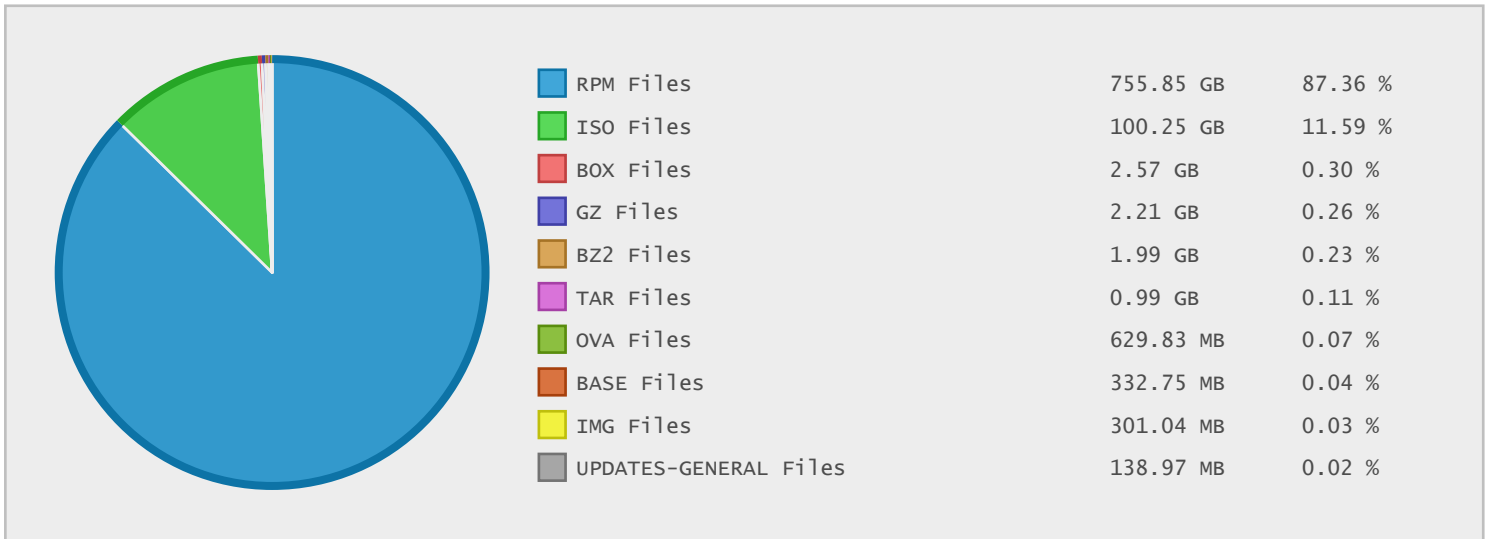

Top 10 File Extensions Sorted By Disk Space