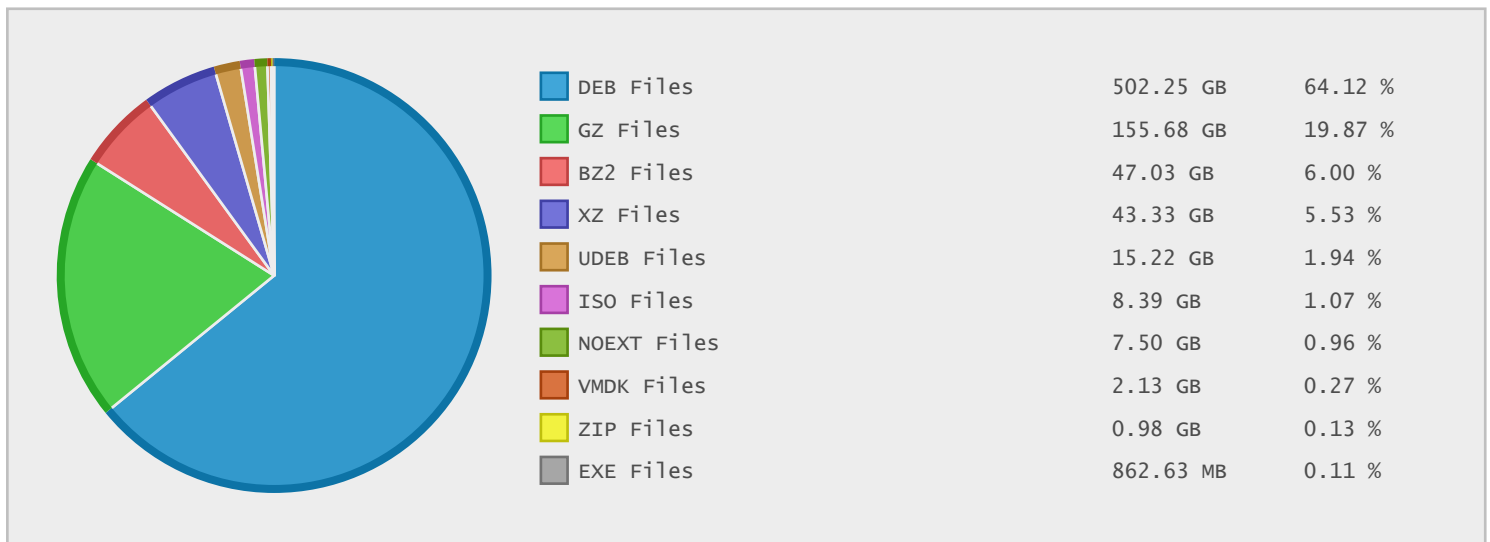

Top 10 File Extensions Sorted By Disk Space