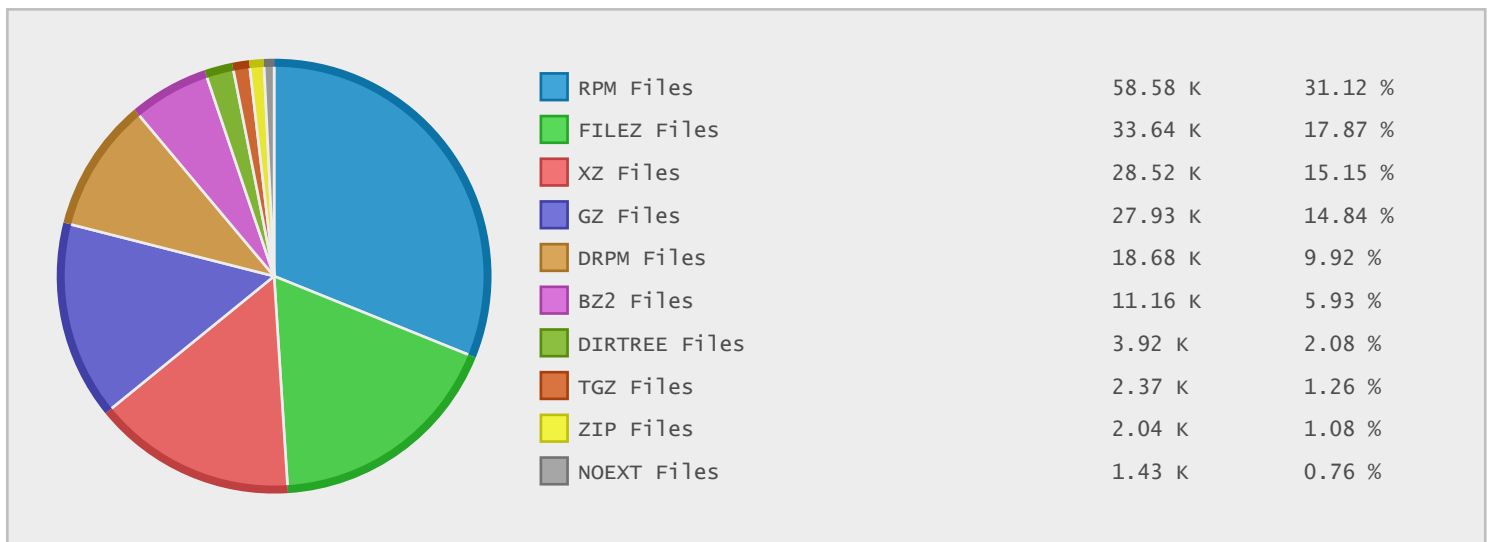

Top 10 File Extensions Sorted By Number of Files