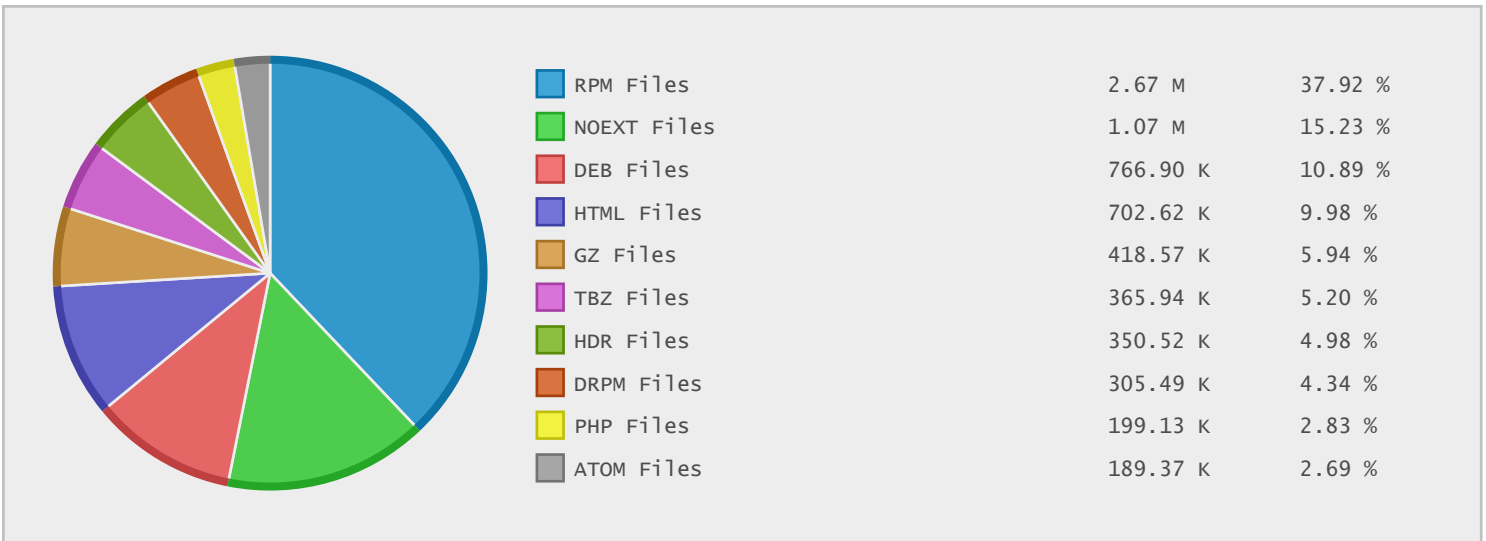

Top 10 File Extensions Sorted By Number of Files