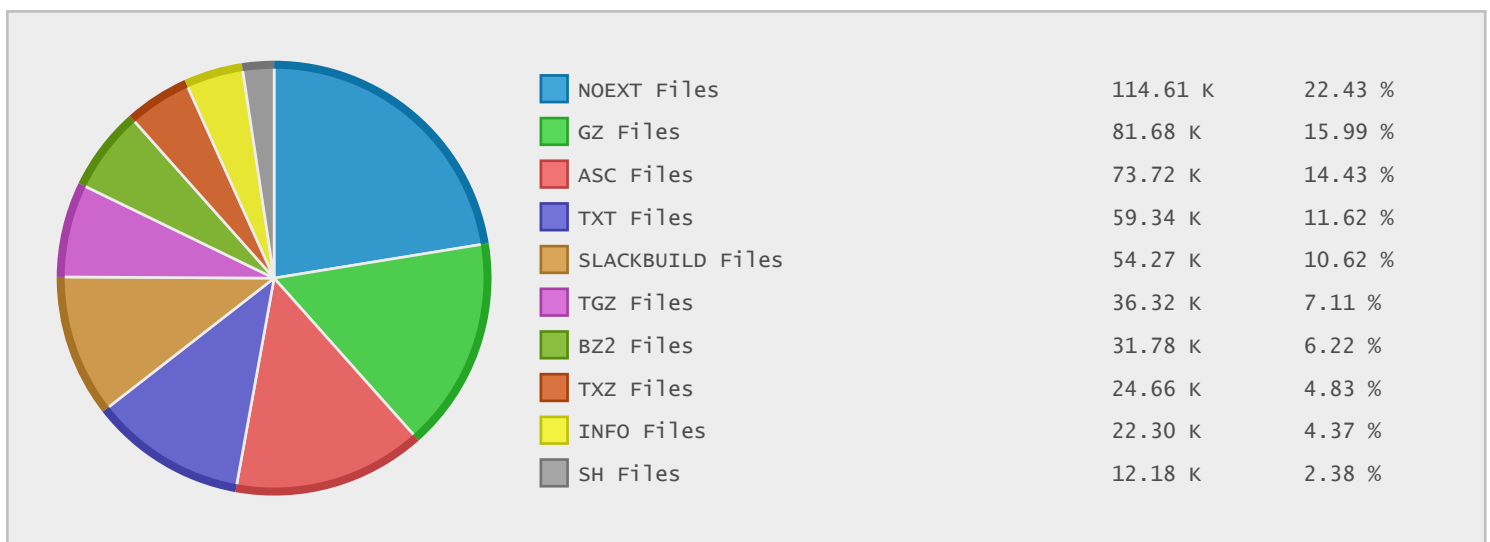

Top 10 File Extensions Sorted By Number of Files