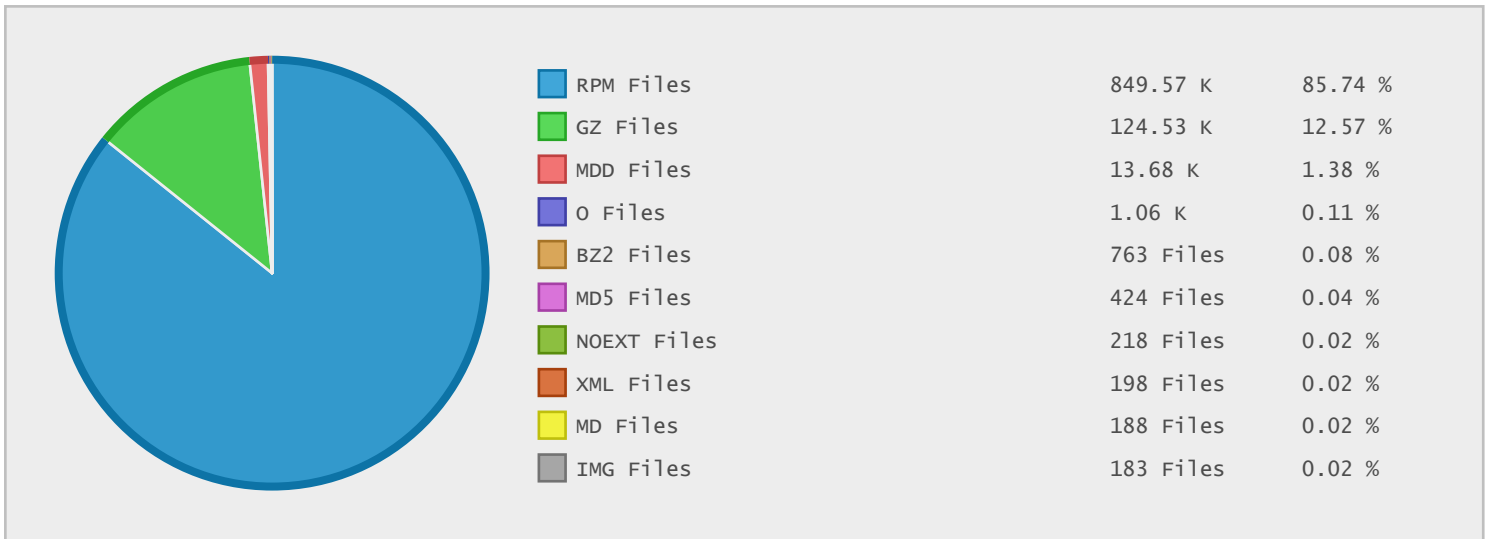

Top 10 File Extensions Sorted By Number of Files