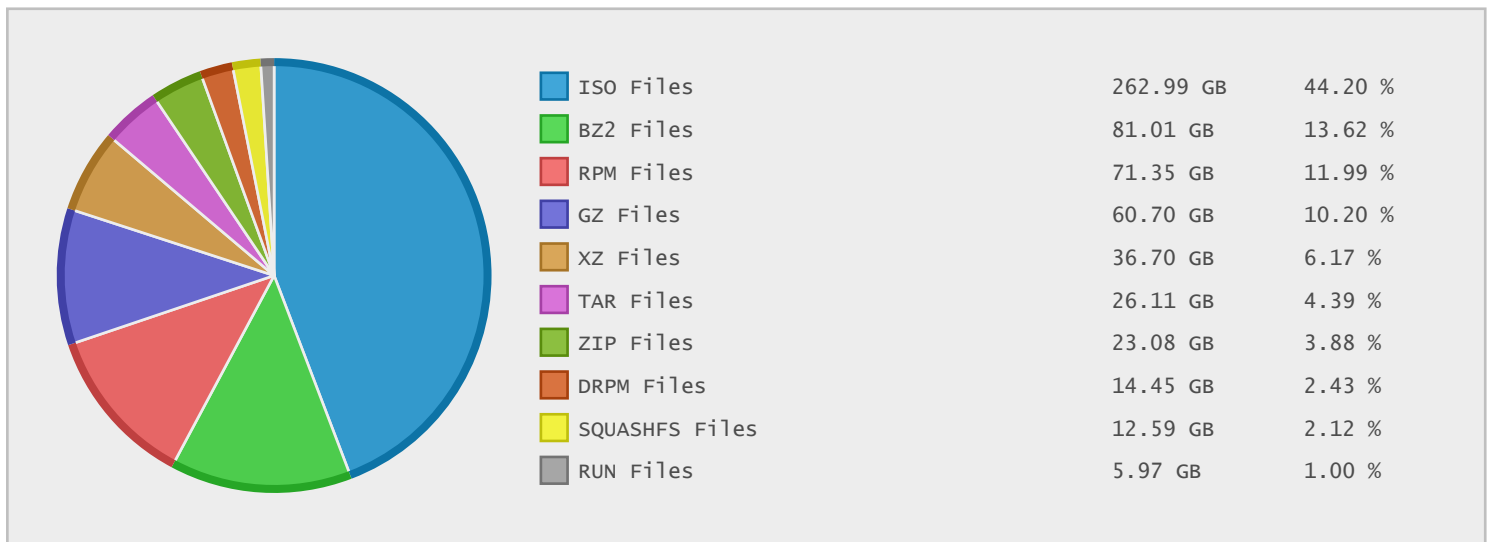

Top 10 File Extensions Sorted By Disk Space