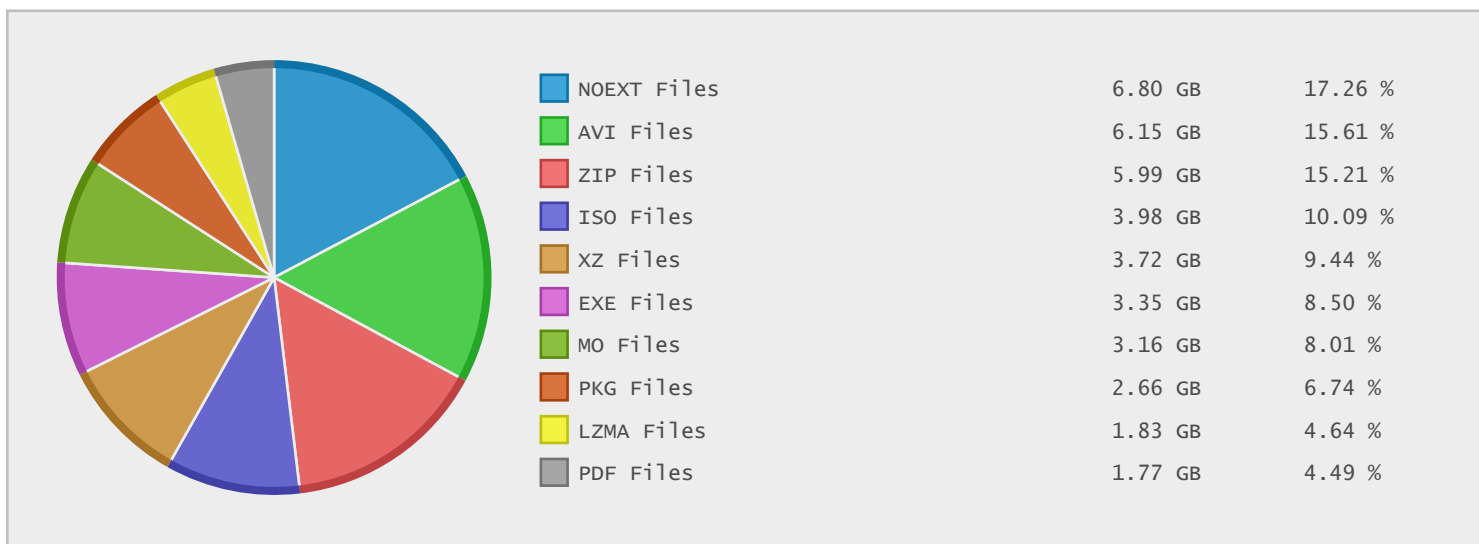

Top 10 File Extensions Sorted By Disk Space