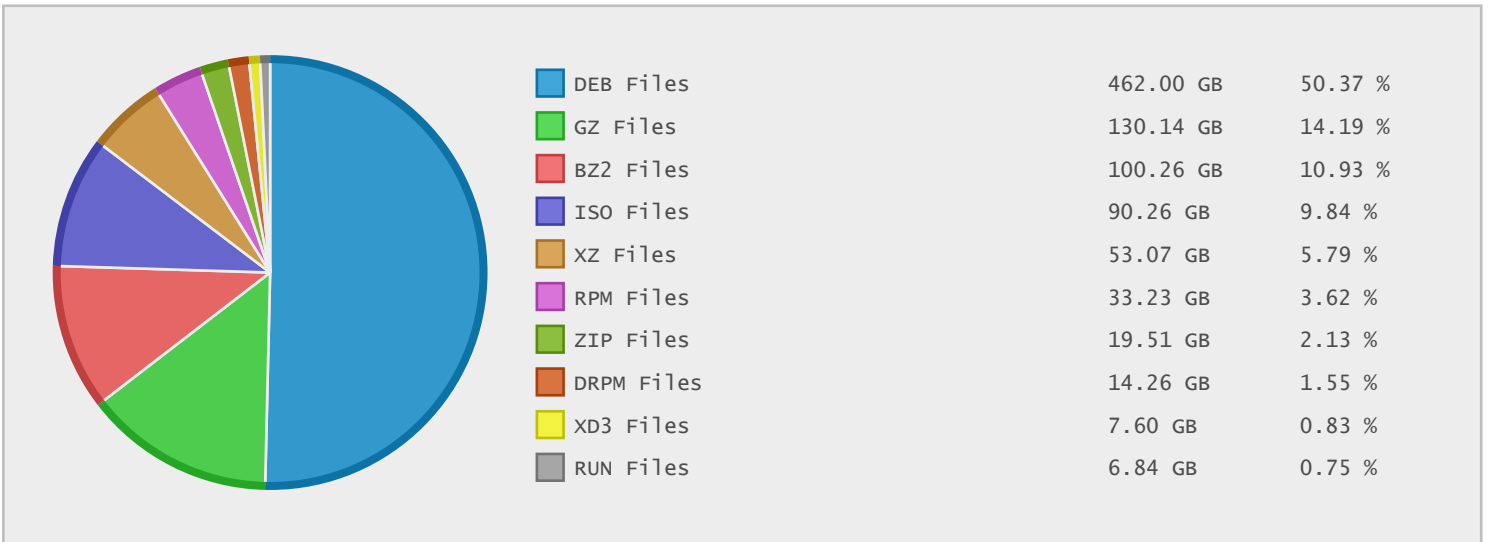

Top 10 File Extensions Sorted By Disk Space