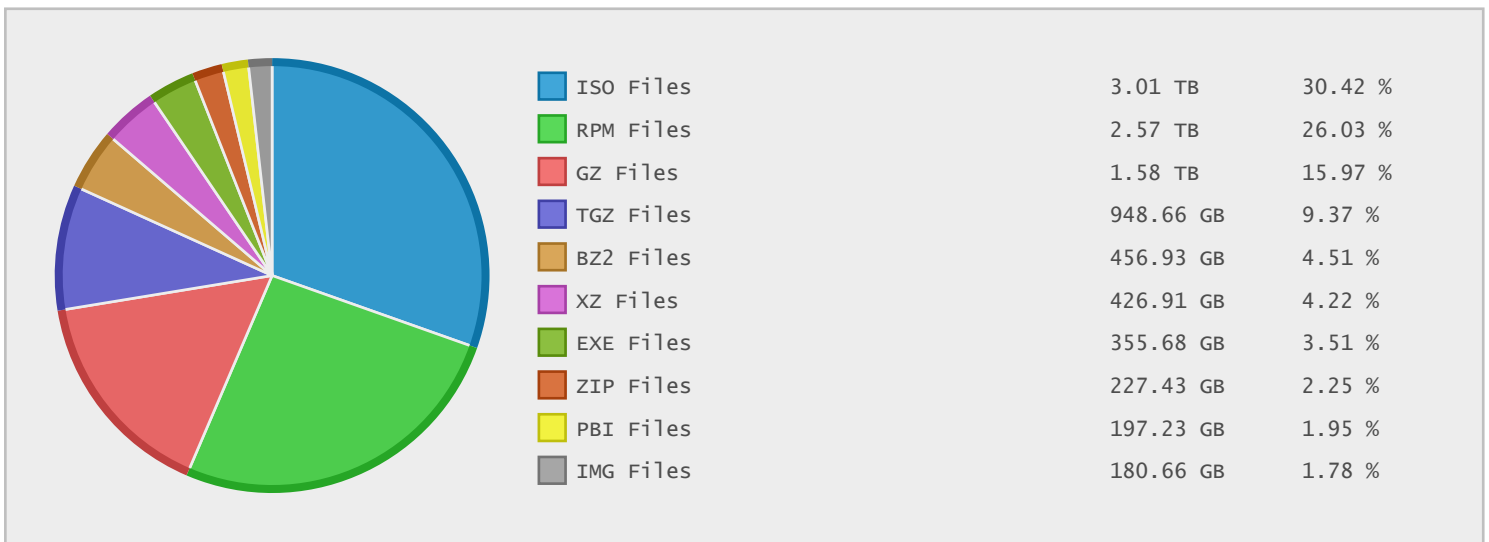

Top 10 File Extensions Sorted By Disk Space