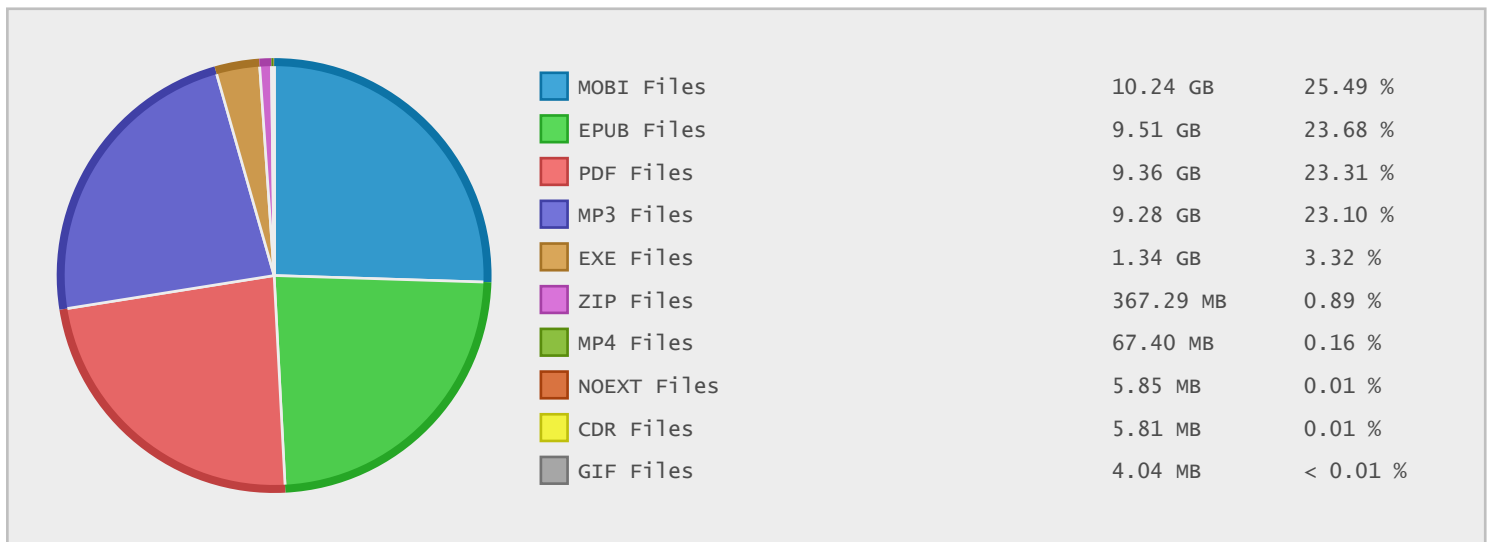

Top 10 File Extensions Sorted By Disk Space