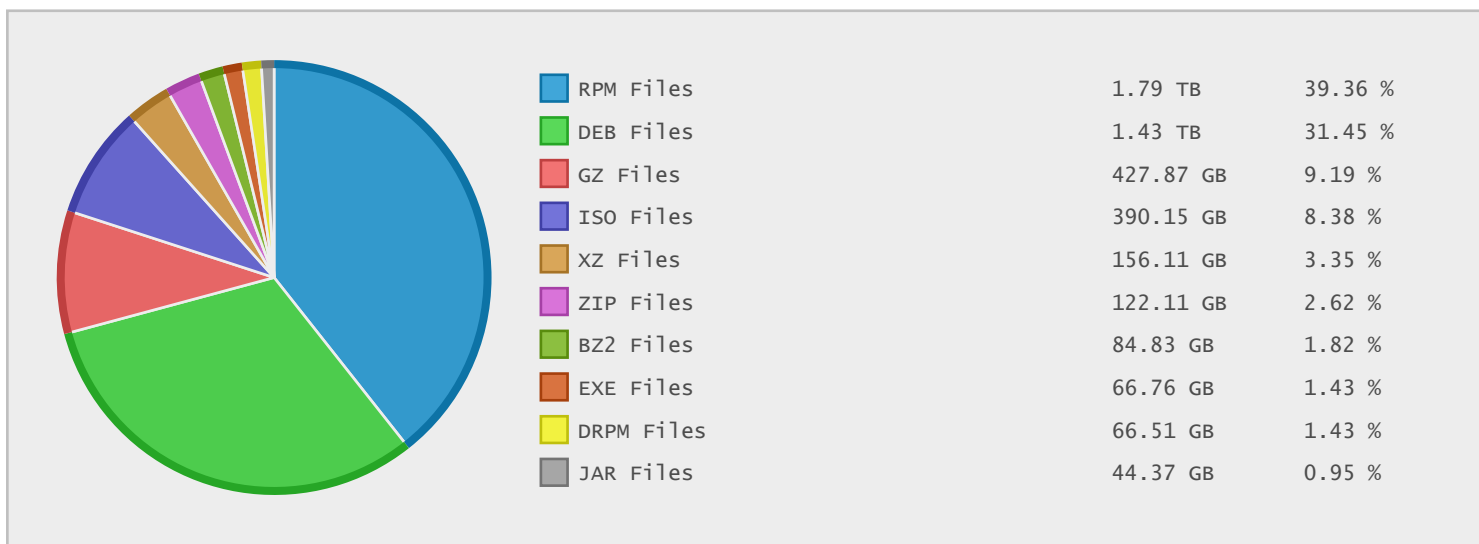

Top 10 File Extensions Sorted By Disk Space