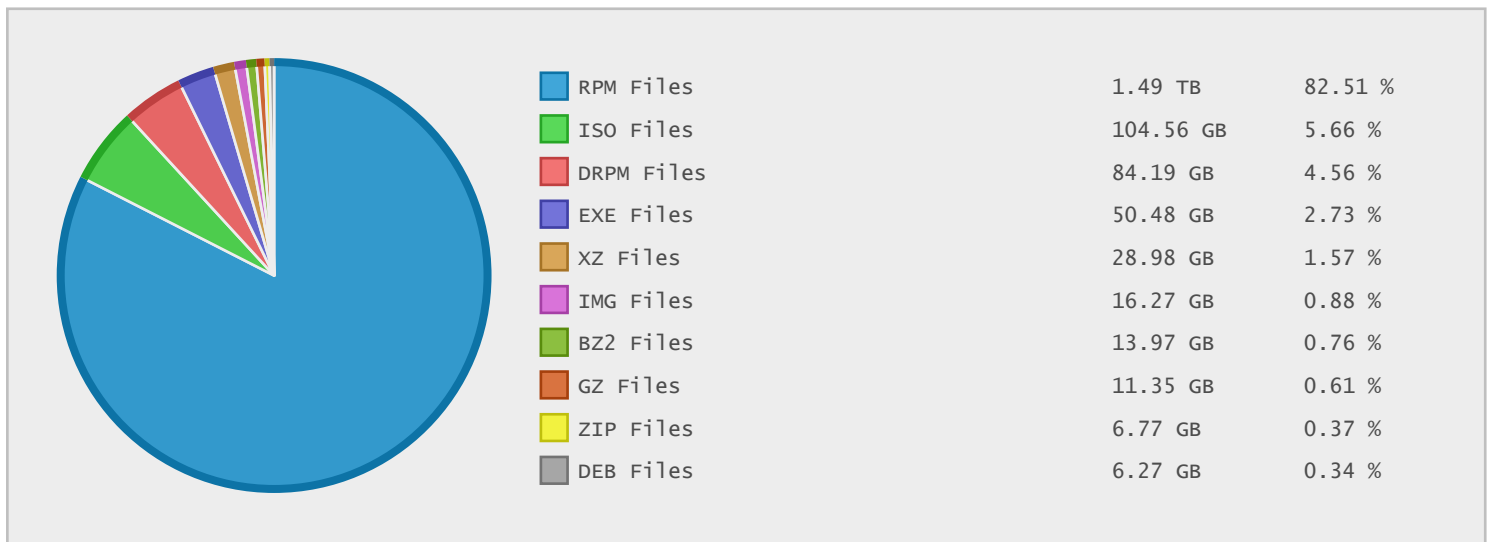

Top 10 File Extensions Sorted By Disk Space