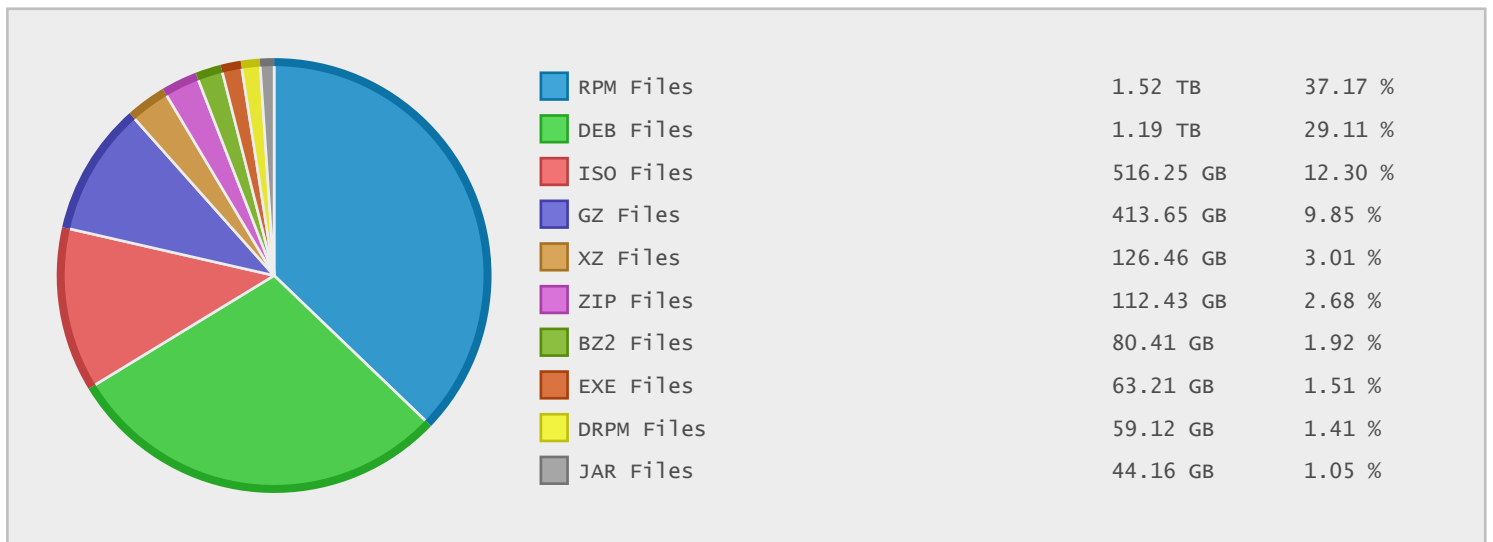

Top 10 File Extensions Sorted By Disk Space