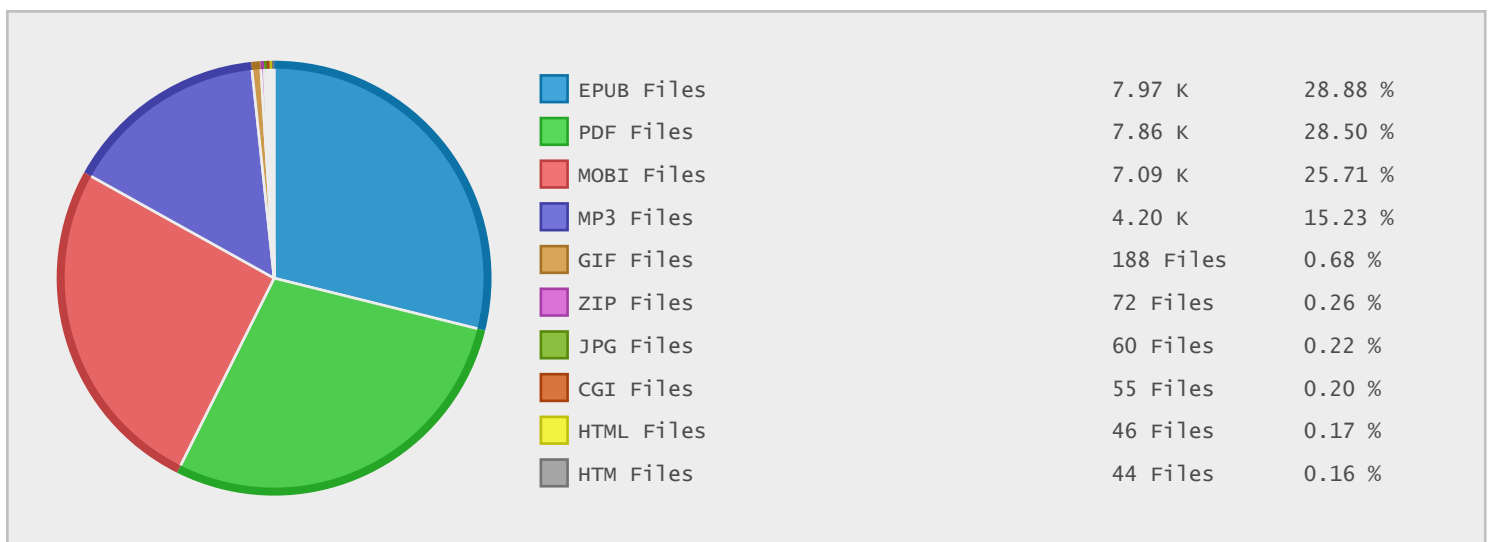

Top 10 File Extensions Sorted By Number of Files