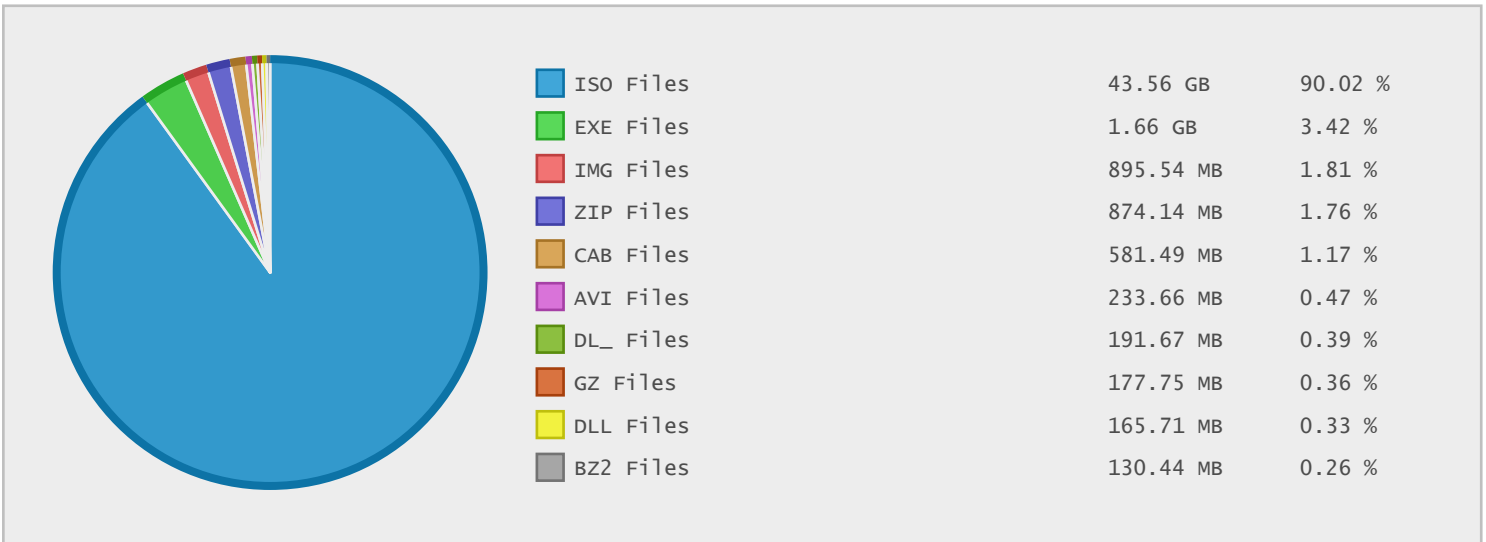

Top 10 File Extensions Sorted By Disk Space