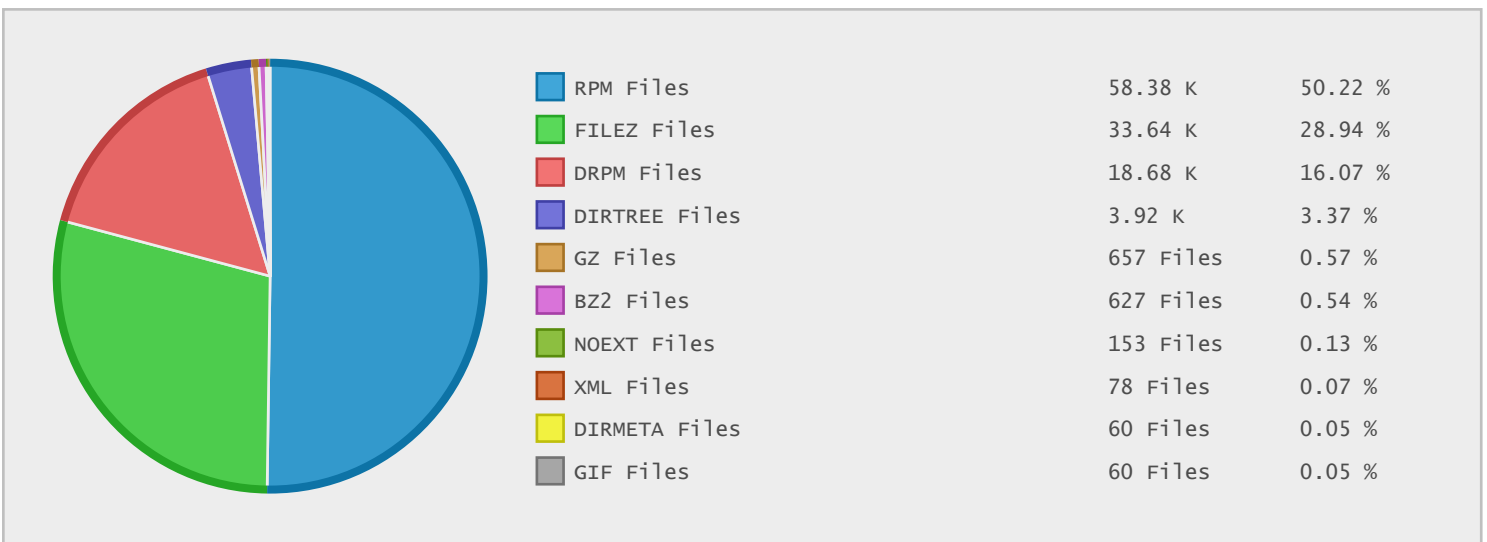

Top 10 File Extensions Sorted By Number of Files