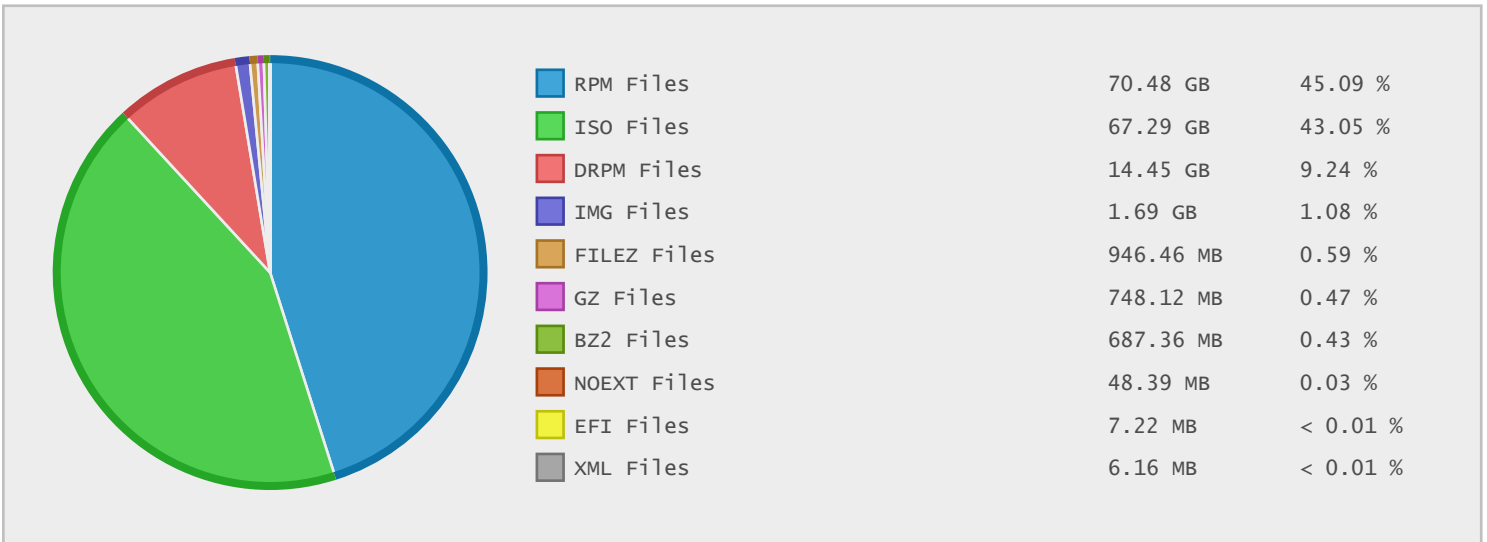

Top 10 File Extensions Sorted By Disk Space