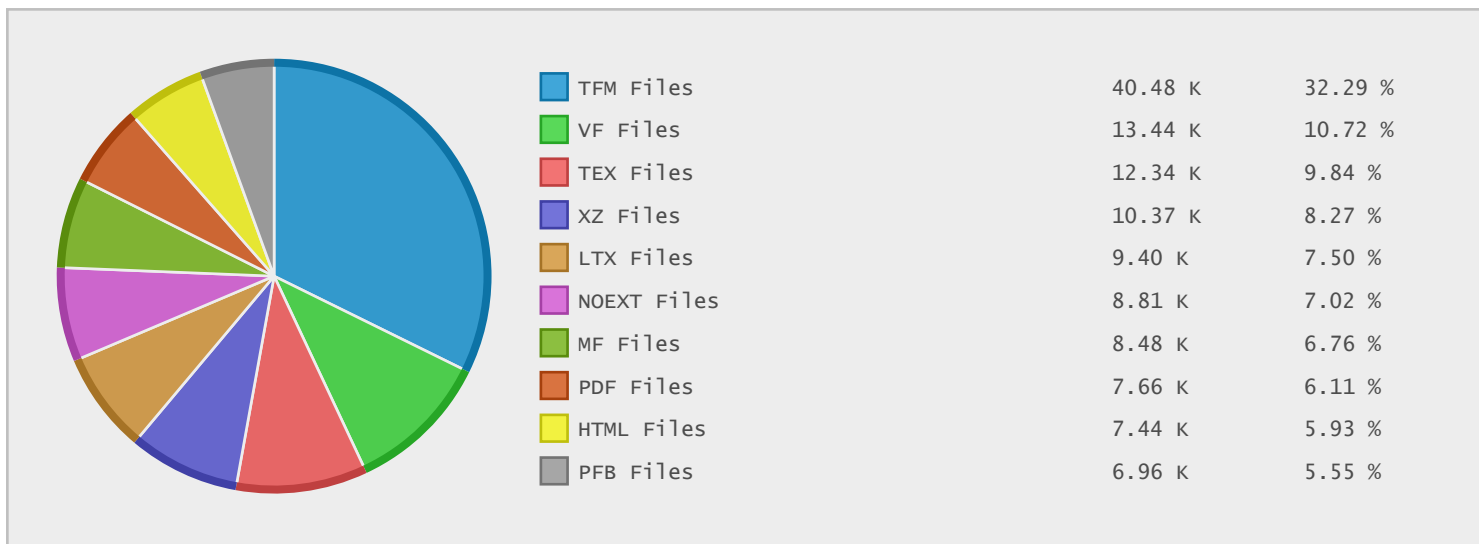

Top 10 File Extensions Sorted By Number of Files