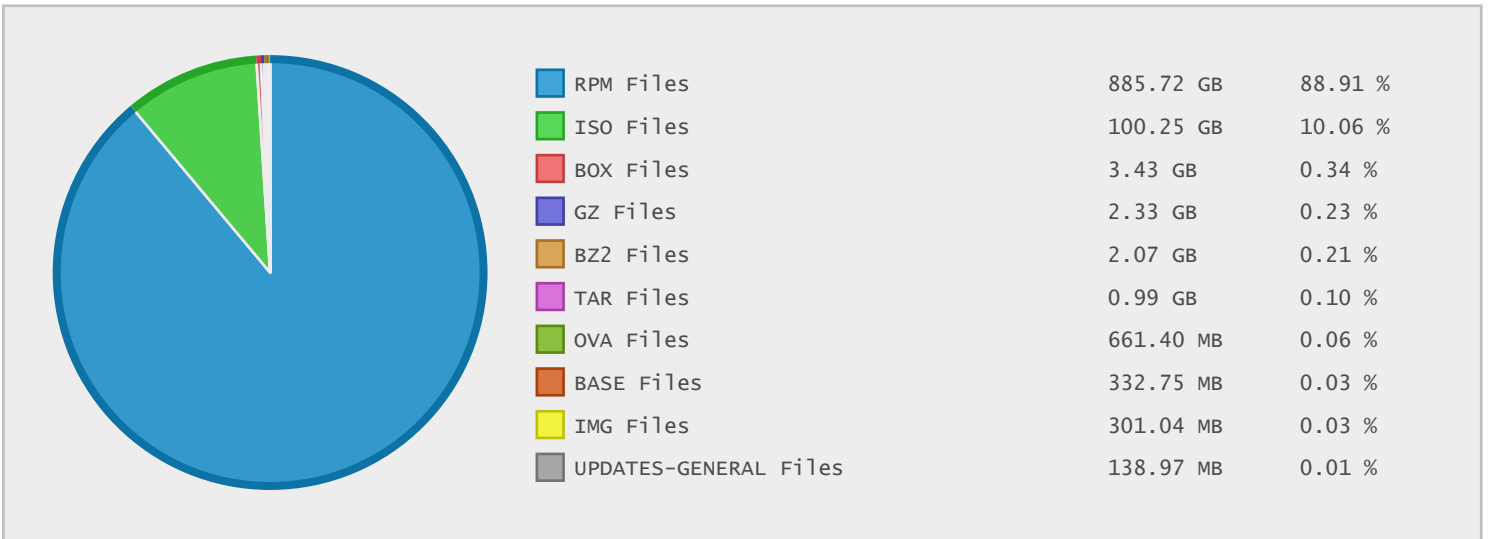

Top 10 File Extensions Sorted By Disk Space