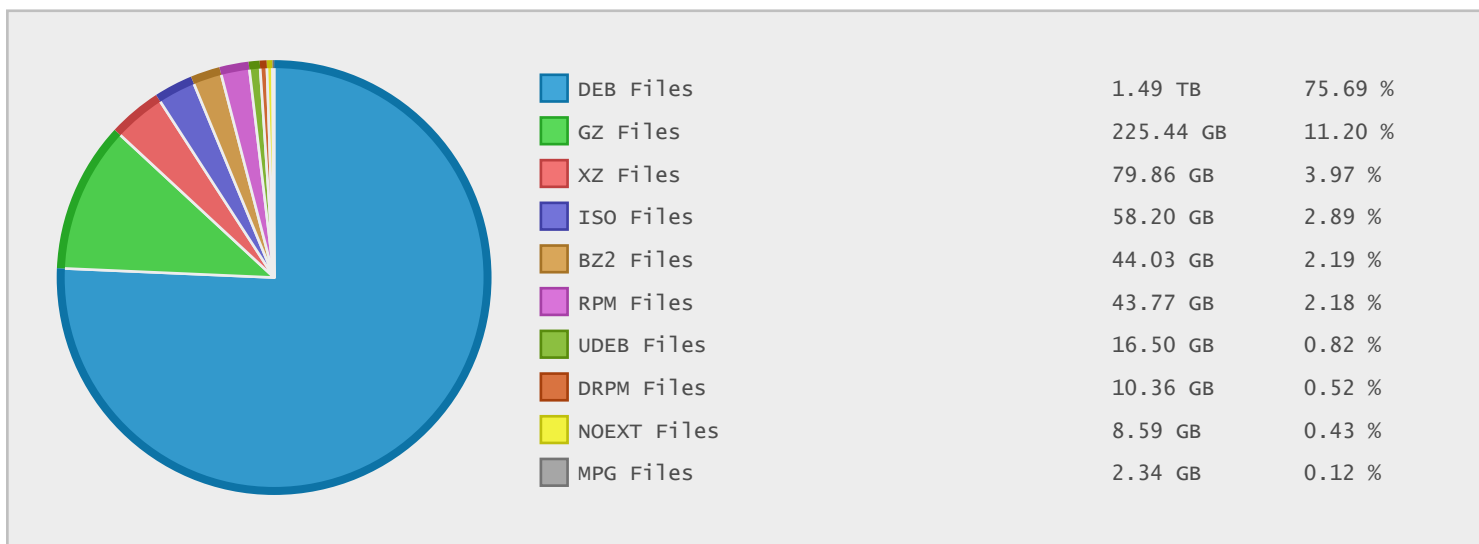

Top 10 File Extensions Sorted By Disk Space