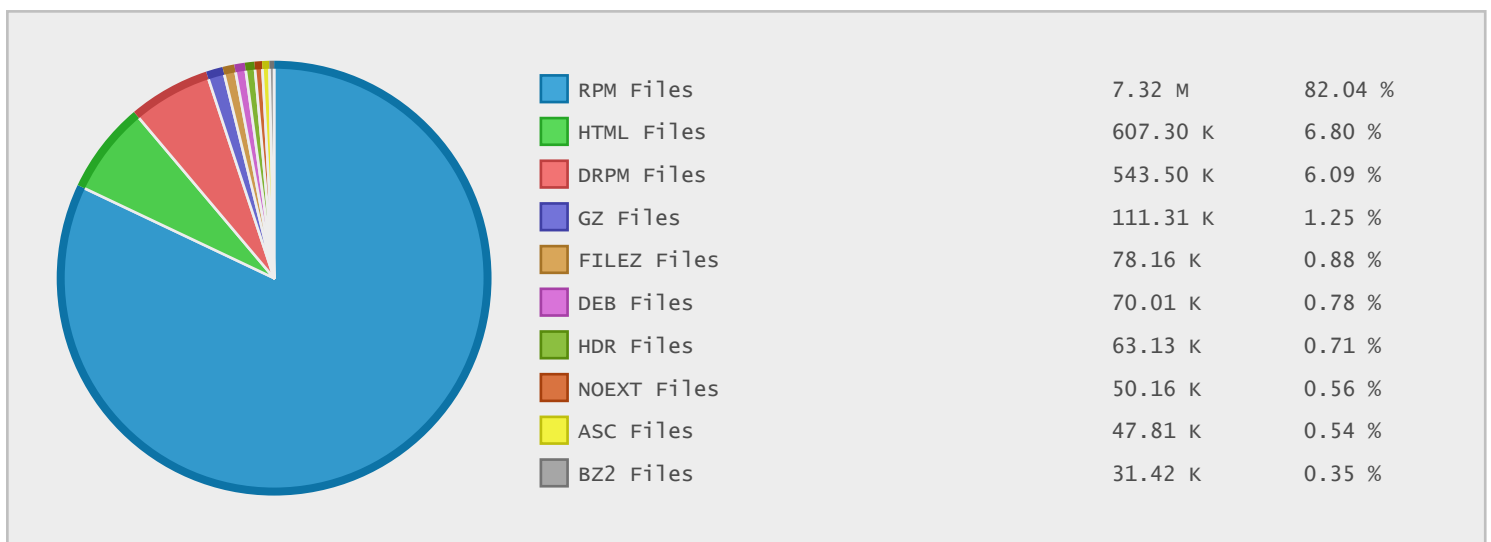

Top 10 File Extensions Sorted By Number of Files