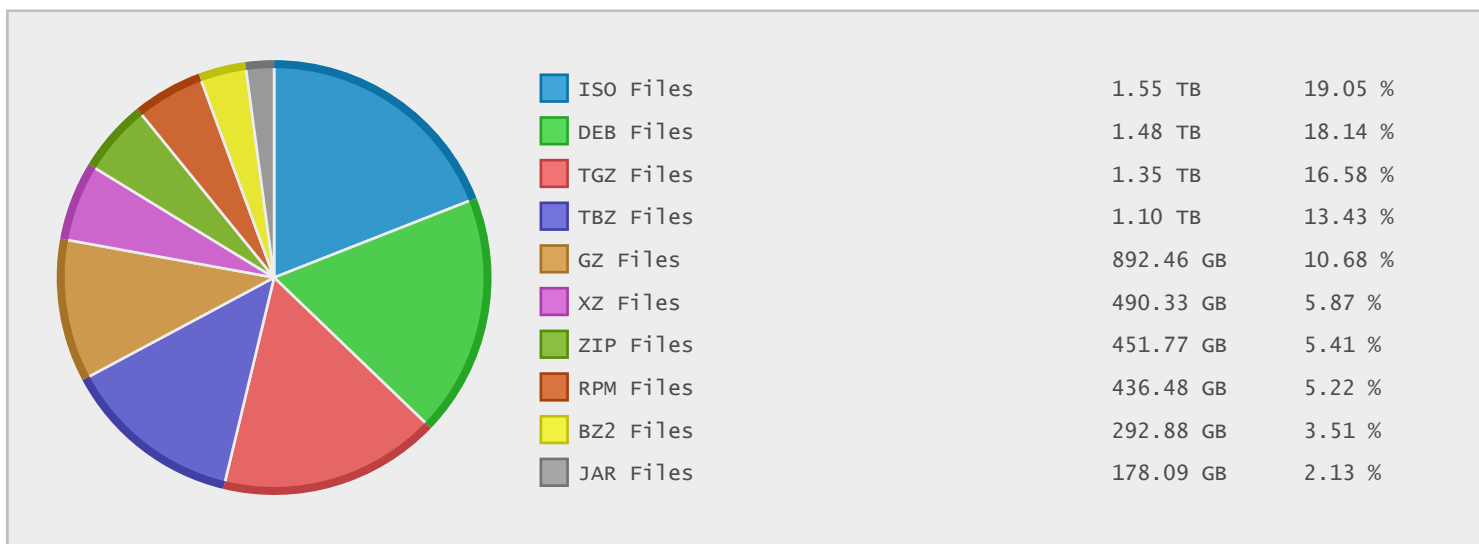

Top 10 File Extensions Sorted By Disk Space