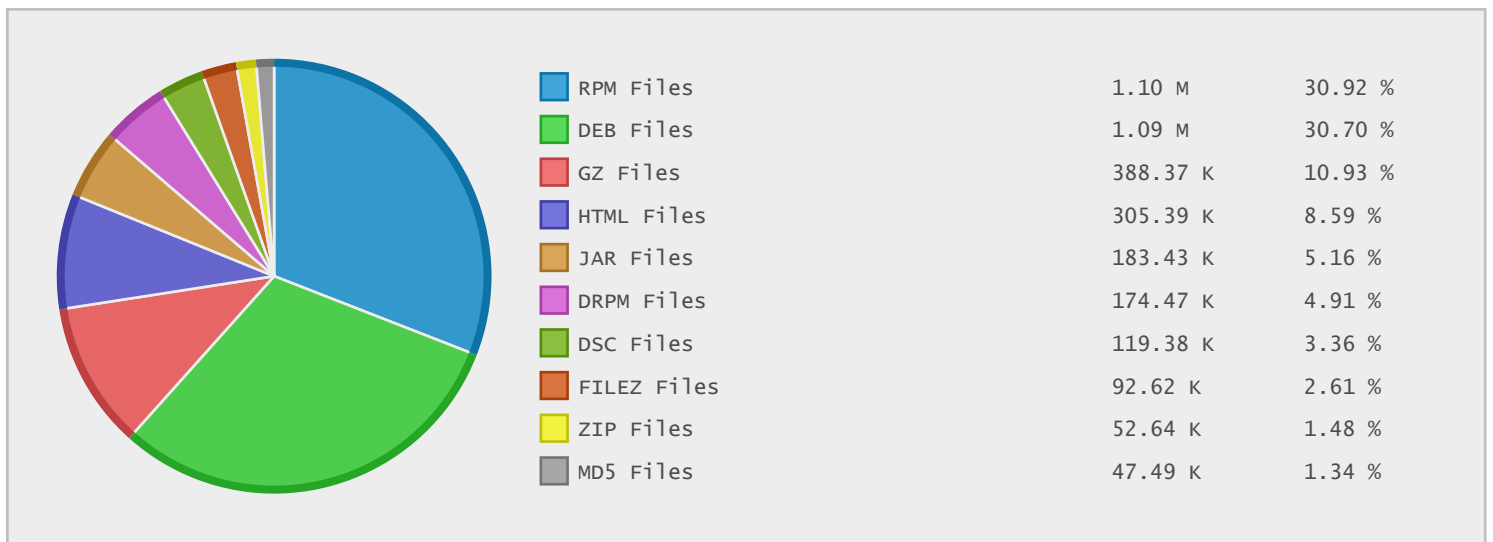

Top 10 File Extensions Sorted By Number of Files