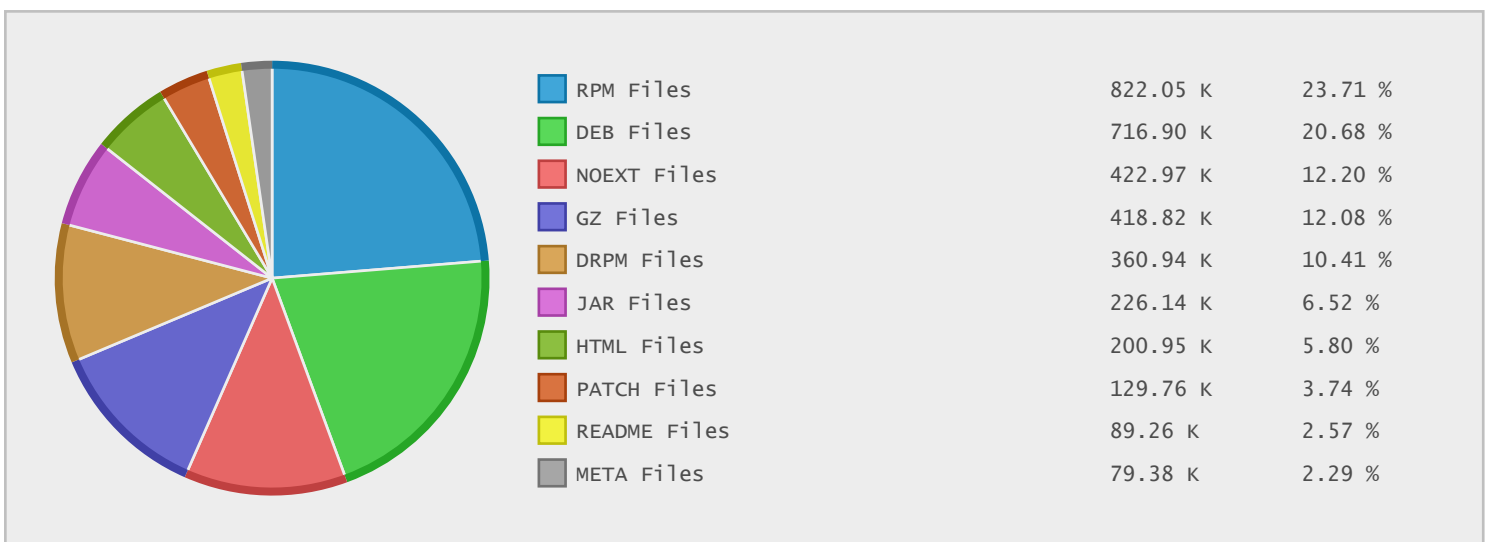

Top 10 File Extensions Sorted By Number of Files