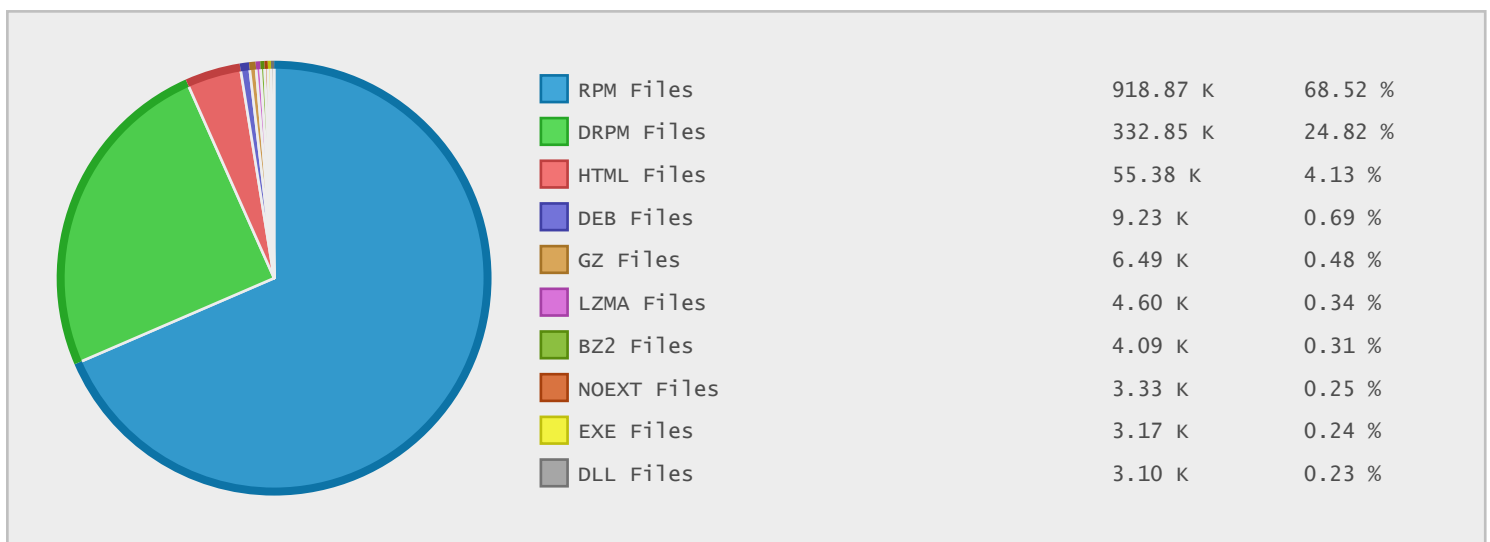

Top 10 File Extensions Sorted By Number of Files