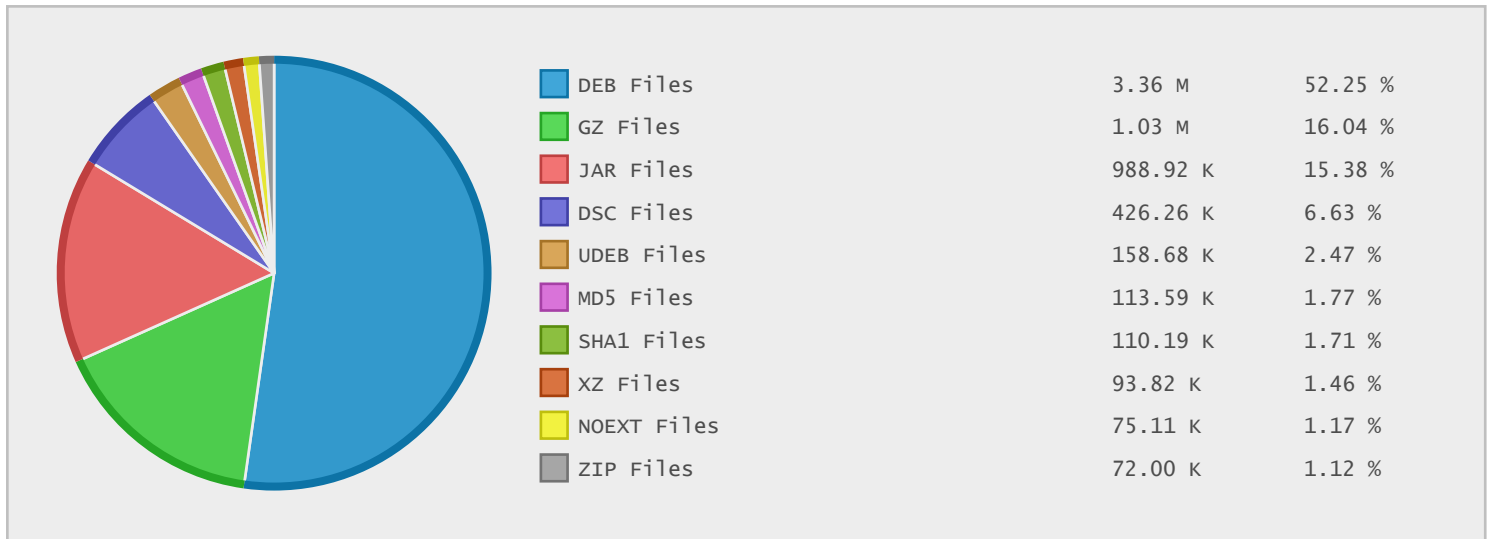

Top 10 File Extensions Sorted By Number of Files