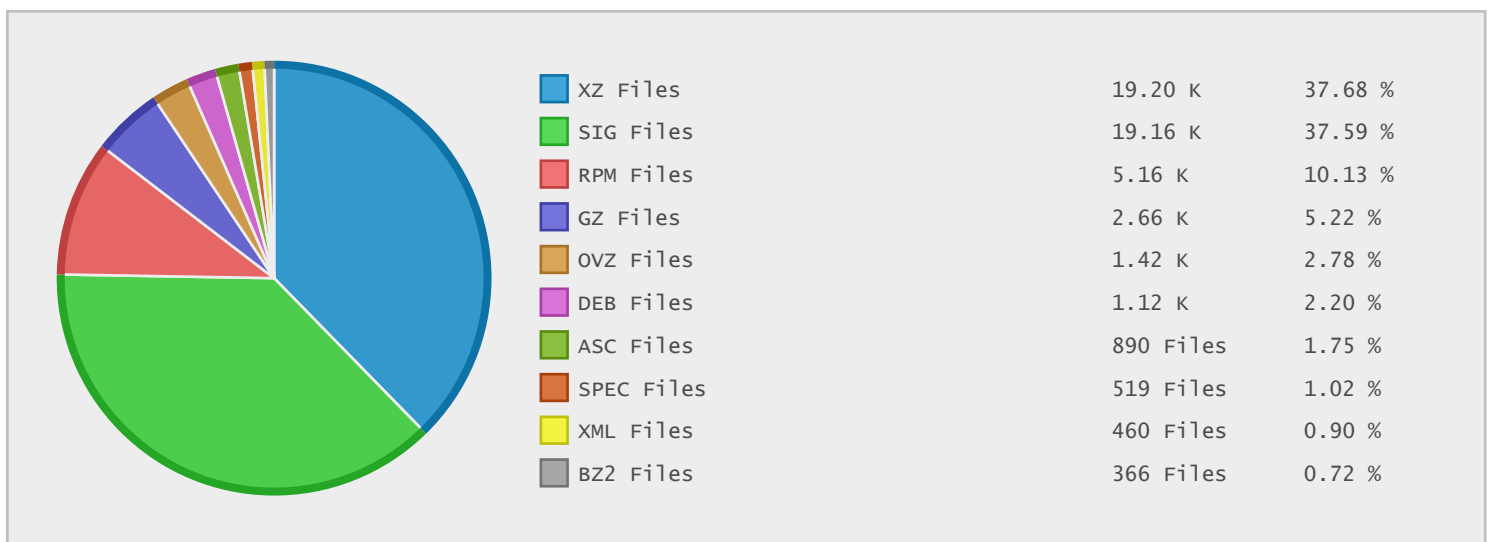

Top 10 File Extensions Sorted By Number of Files