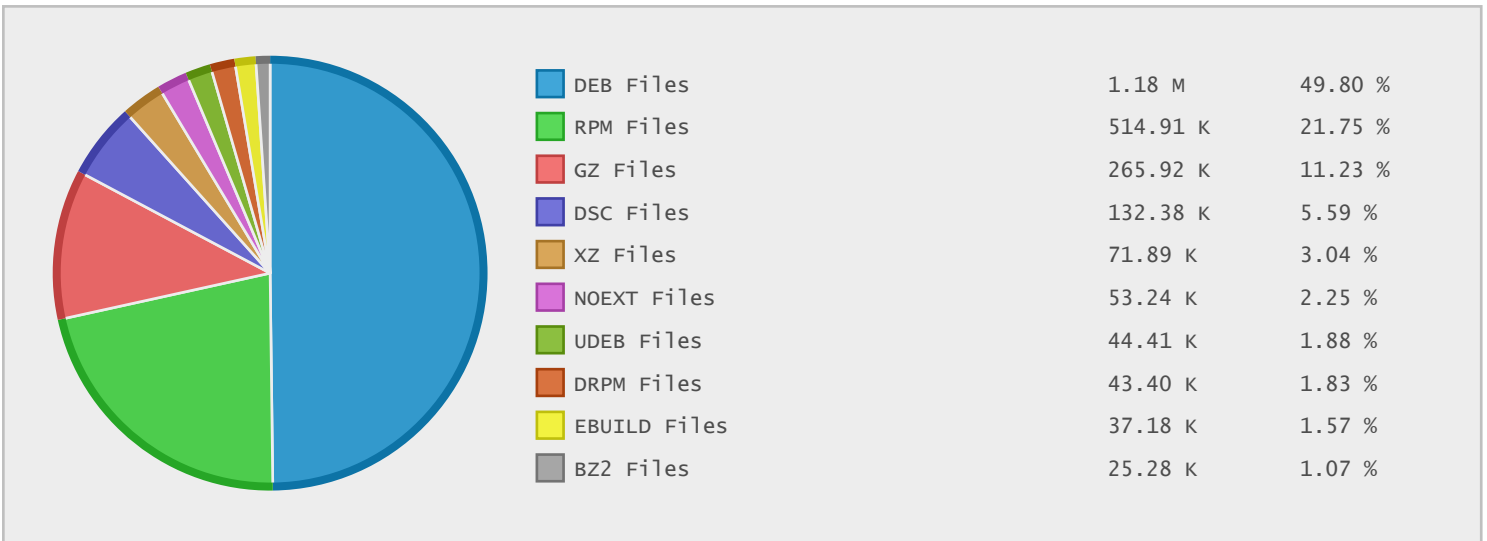

Top 10 File Extensions Sorted By Number of Files