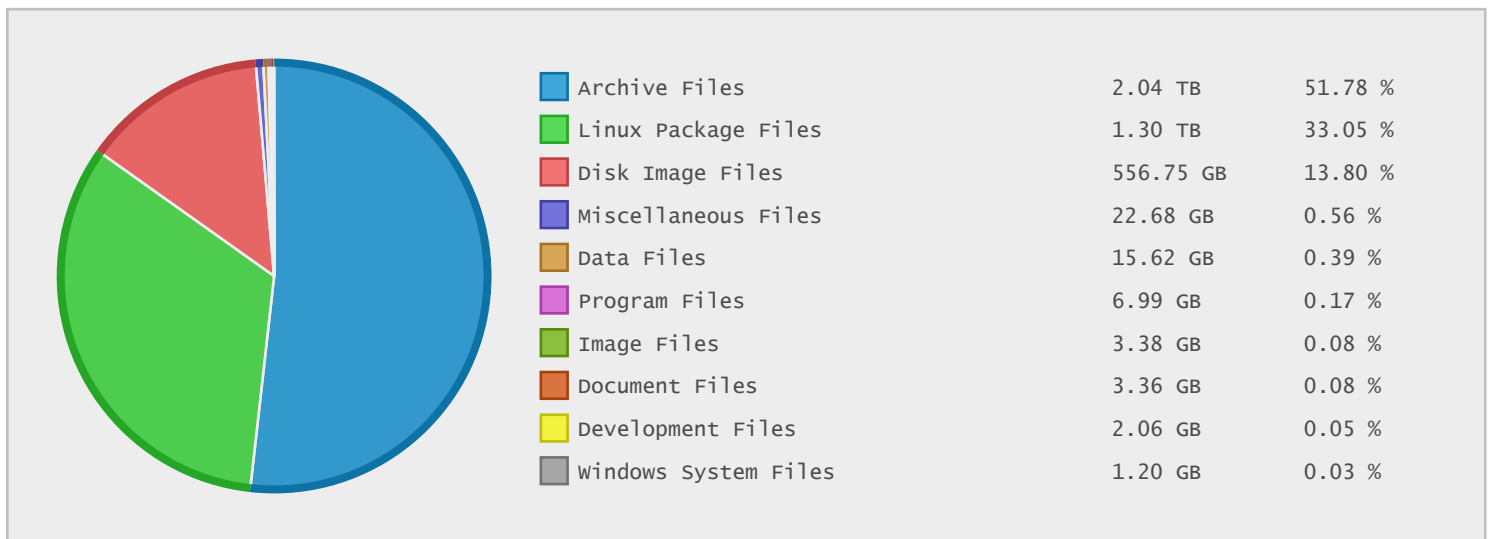

Jonkoping University - FTP Site Statistics

Property	Value
FTP Server	ftp.ds.karen.hj.se
Description	Jonkoping University
Country	Sweden
Scan Date	07/Jul/2014
Total Dirs	169,926
Total Files	2,987,420
Total Data	3.94 TB

Top 20 Directories Sorted by Disk Space

Name	Dirs	Files	Data	Data (%)
/	169926	2987420	3.94 TB	100.00 %
/os	99125	1454923	2.36 TB	59.88 %
/os/bsd	98378	1325612	1.67 TB	42.36 %
/os/bsd/OpenBSD	792	806686	1.39 TB	35.18 %
/debian	28731	952006	895.33 GB	22.18 %
/debian/pool	23781	891536	863.95 GB	21.40 %
/debian/pool/main	23133	882383	835.68 GB	20.70 %
/ubuntu	42056	580303	724.23 GB	17.94 %
/os/linux	745	129311	707.06 GB	17.51 %
/ubuntu/pool	38420	558501	683.64 GB	16.93 %
/ubuntu/pool/universe	30251	372183	373.39 GB	9.25 %
/os/linux/debian-iso	205	5455	300.72 GB	7.45 %
/os/bsd/NetBSD	97584	518926	289.87 GB	7.18 %
/os/linux/gentoo	265	68279	281.45 GB	6.97 %
/ubuntu/pool/main	6848	176937	267.69 GB	6.63 %
/os/linux/debian-iso/7.5.0	148	4692	267.26 GB	6.62 %
/os/linux/gentoo/distfiles	0	66067	186.53 GB	4.62 %
/os/bsd/OpenBSD/snapshots	40	76818	158.45 GB	3.92 %
/os/bsd/openBSD/5.4	40	77986	153.82 GB	3.81 %
/os/bsd/openBSD/5.5	41	76885	153.06 GB	3.79 %

Top 10 File Categories Sorted By Disk Space