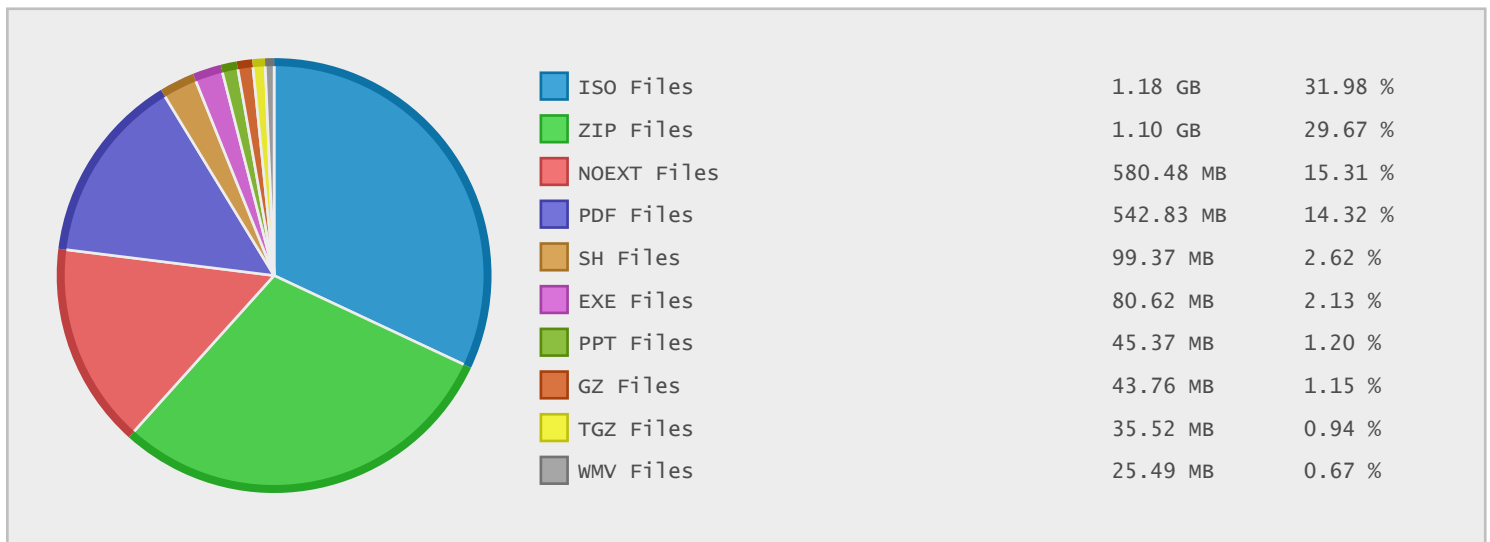

Top 10 File Categories Sorted By Disk Space

Last 12 Months Modified Disk Space History

Last 10 Years Modified Disk Space History

Last 10 Years Modified File Count History

Top 10 File Extensions Sorted By Disk Space