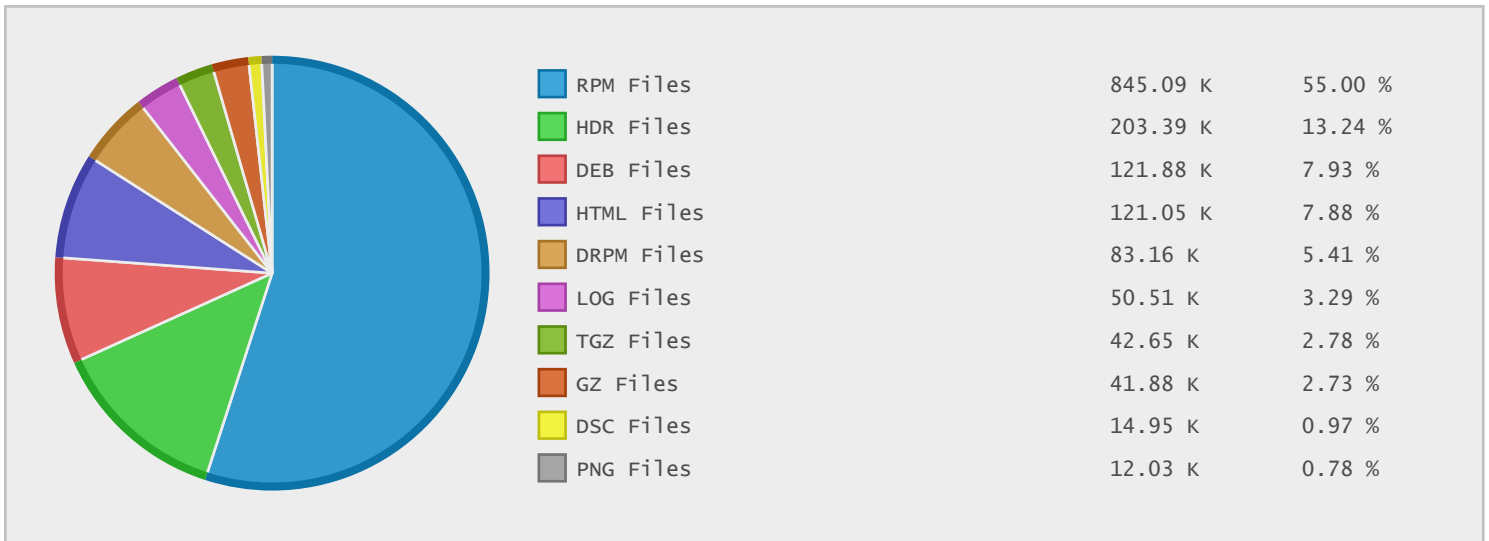

Top 10 File Extensions Sorted By Number of Files