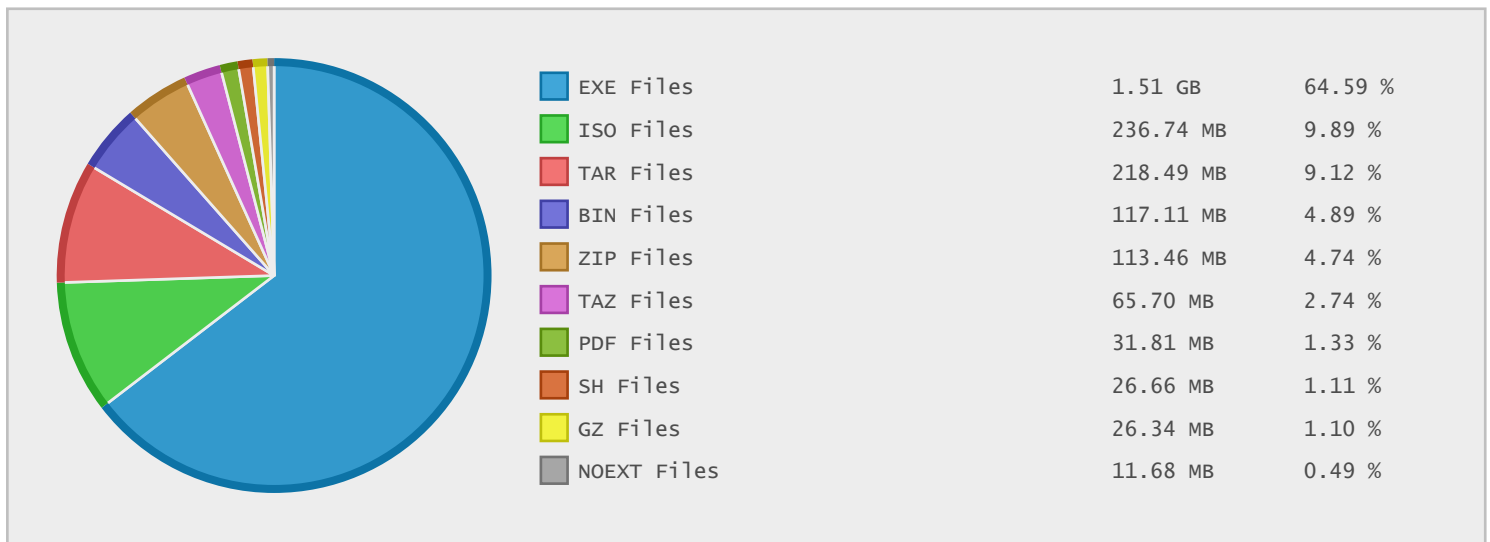

Top 10 File Categories Sorted By Disk Space

Last 12 Months Modified Disk Space History

Last 10 Years Modified Disk Space History

Last 10 Years Modified File Count History

Top 10 File Extensions Sorted By Disk Space