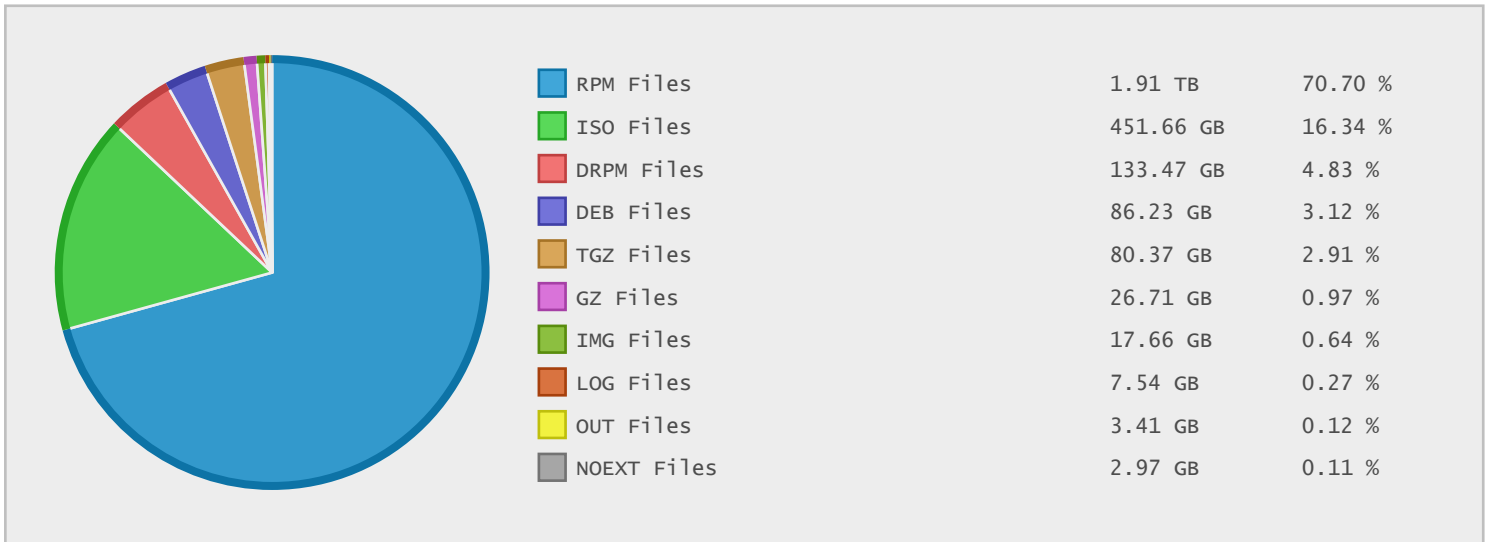

Top 10 File Categories Sorted By Disk Space

Last 12 Months Modified Disk Space History

Last 10 Years Modified Disk Space History

Last 10 Years Modified File Count History

Top 10 File Extensions Sorted By Disk Space