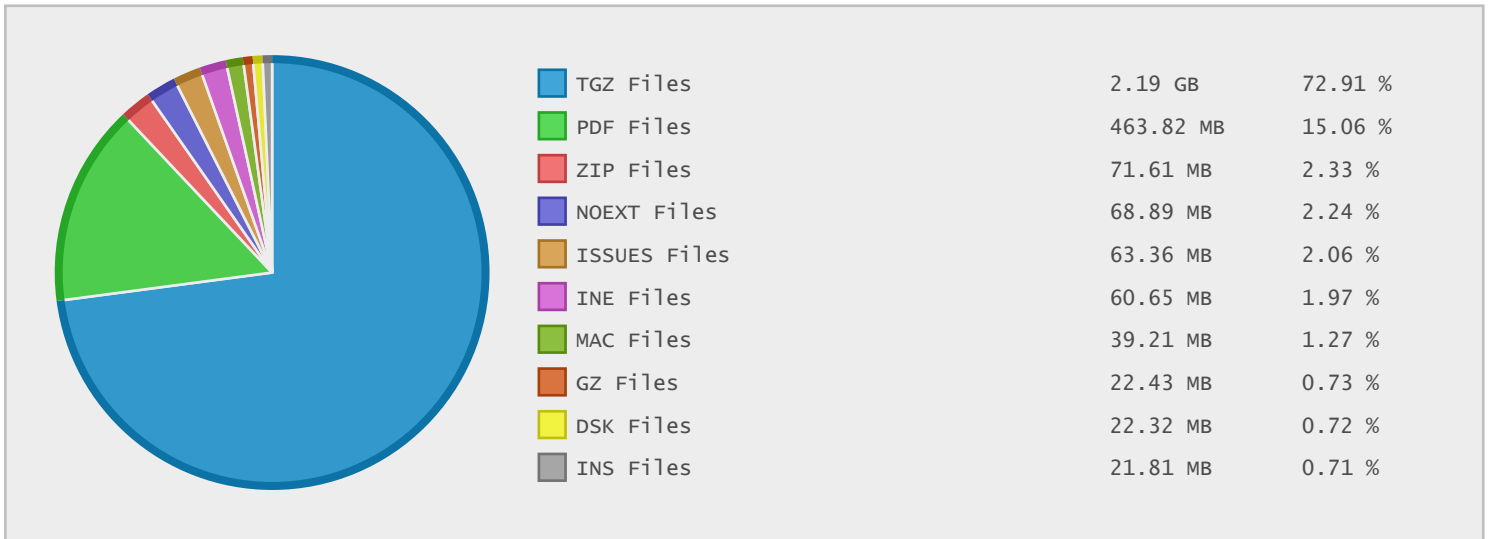

Top 10 File Categories Sorted By Disk Space

Last 12 Months Modified Disk Space History

Last 10 Years Modified Disk Space History

Last 10 Years Modified File Count History

Top 10 File Extensions Sorted By Disk Space