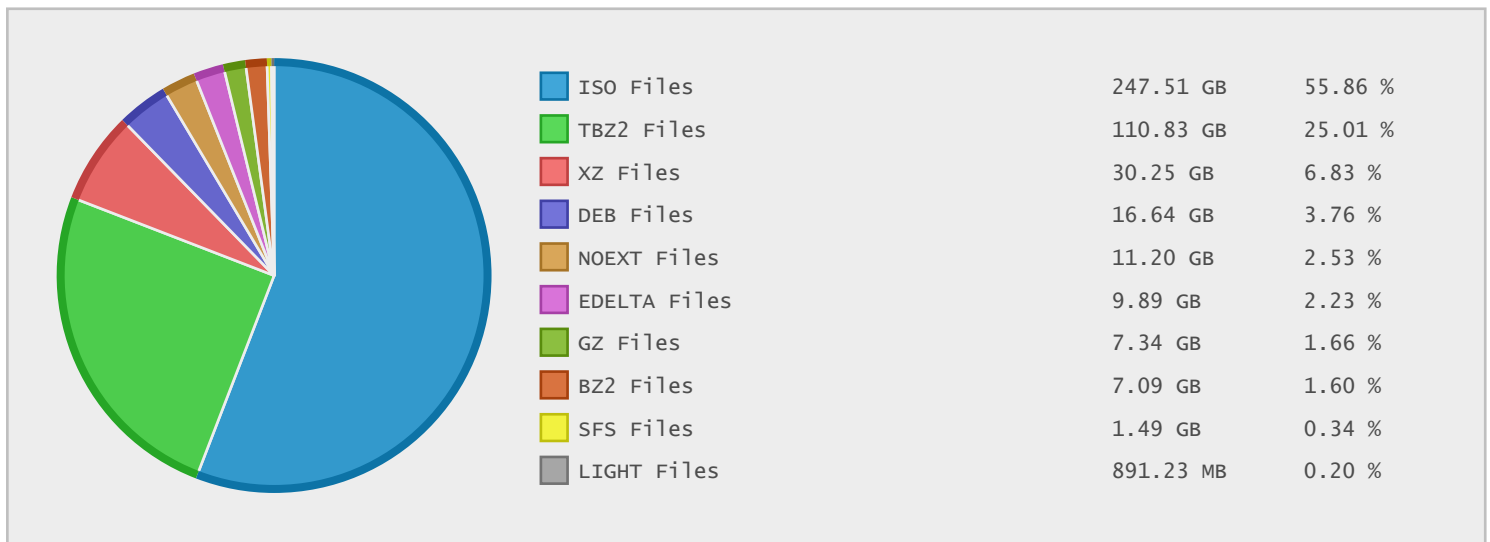

Top 10 File Categories Sorted By Disk Space

Last 12 Months Modified Disk Space History

Last 10 Years Modified Disk Space History

Last 10 Years Modified File Count History

Top 10 File Extensions Sorted By Disk Space