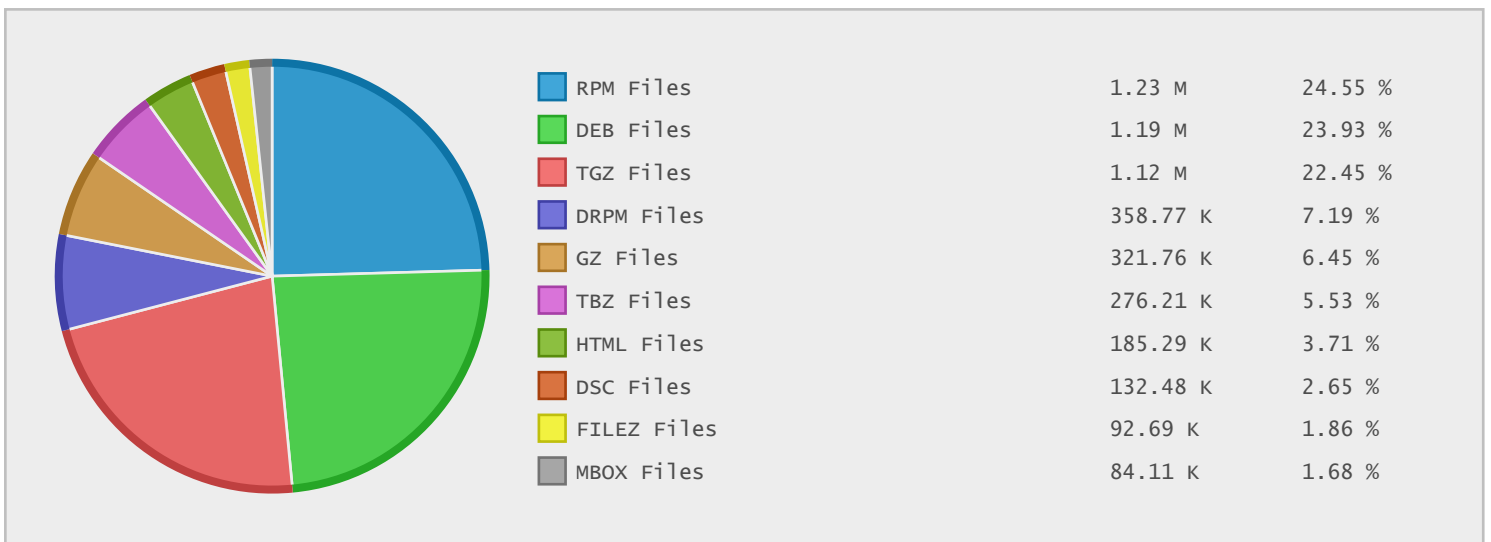

Top 10 File Extensions Sorted By Number of Files