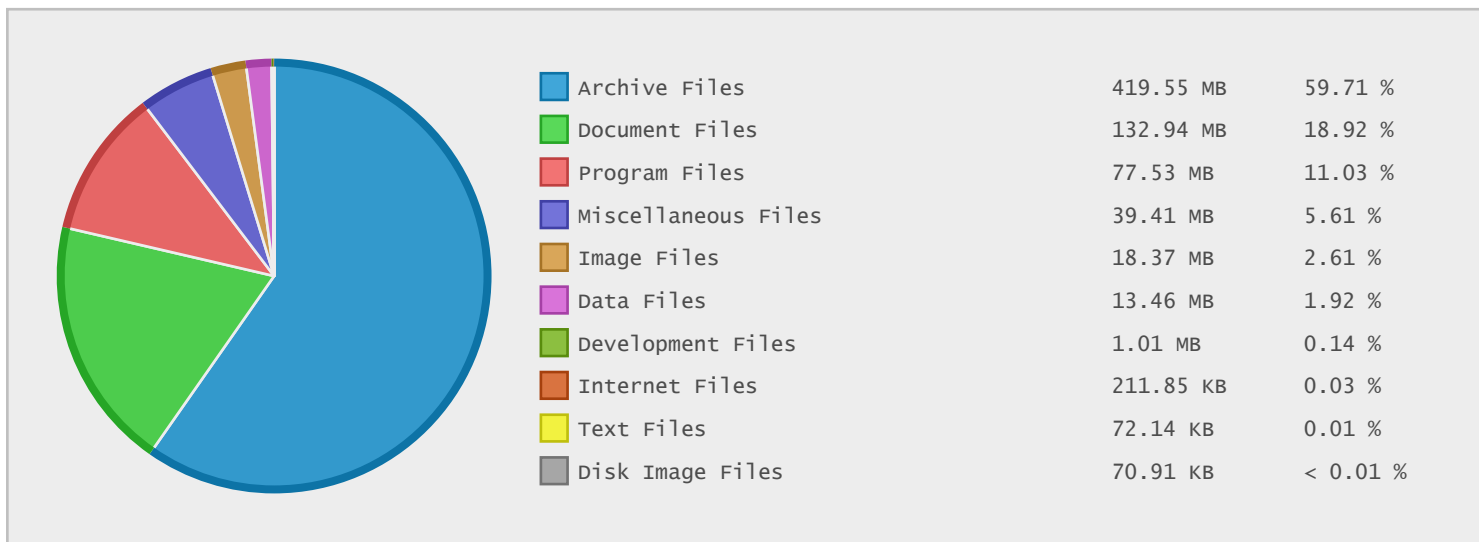

Linköping University - FTP Site Statistics

Property	Value
FTP Server	ftp.ida.liu.se
Description	Linköping University
Country	Sweden
Scan Date	01/Nov/2015
Total Dirs	436
Total Files	1,895
Total Data	702.64 MB

Top 20 Directories Sorted by Disk Space

Name	Dirs	Files	Data	Data (%)
/	436	1895	702.64 MB	100.00 %
/pub	430	1894	702.64 MB	> 99.99 %
/pub/labs	371	1570	663.33 MB	94.41 %
/pub/labs/pelab	38	137	400.17 MB	56.95 %
/pub/labs/pelab/rigal	11	44	304.81 MB	43.38 %
/pub/labs/pelab/rigal/bup	0	1	223.62 MB	31.83 %
/pub/labs/pelab/rigal/musicftp	4	1	77.44 MB	11.02 %
/pub/labs/pelab/rigal/musicftp/scratch	3	1	77.44 MB	11.02 %
/pub/labs/eslab	34	255	67.58 MB	9.62 %
/pub/labs/aslab	71	223	61.28 MB	8.72 %
/pub/labs/kplab	16	127	39.42 MB	5.61 %
/pub/labs/eslab/ETW	0	2	37.34 MB	5.31 %
/pub/labs/pelab/rml	11	31	36.70 MB	5.22 %
/pub/labs/tcslab	108	106	34.69 MB	4.94 %
/pub/labs/tcslab/petej	96	99	31.90 MB	4.54 %
/pub/labs/pelab/digital	0	1	31.80 MB	4.53 %
/pub/labs/aslab/projects	1	15	30.46 MB	4.34 %
/pub/labs/aslab/projects/Supreme	0	15	30.46 MB	4.34 %
/pub/labs/aslab/people	48	168	29.71 MB	4.23 %
/pub/labs/eslab/documents	28	223	28.83 MB	4.10 %

Top 10 File Categories Sorted By Disk Space