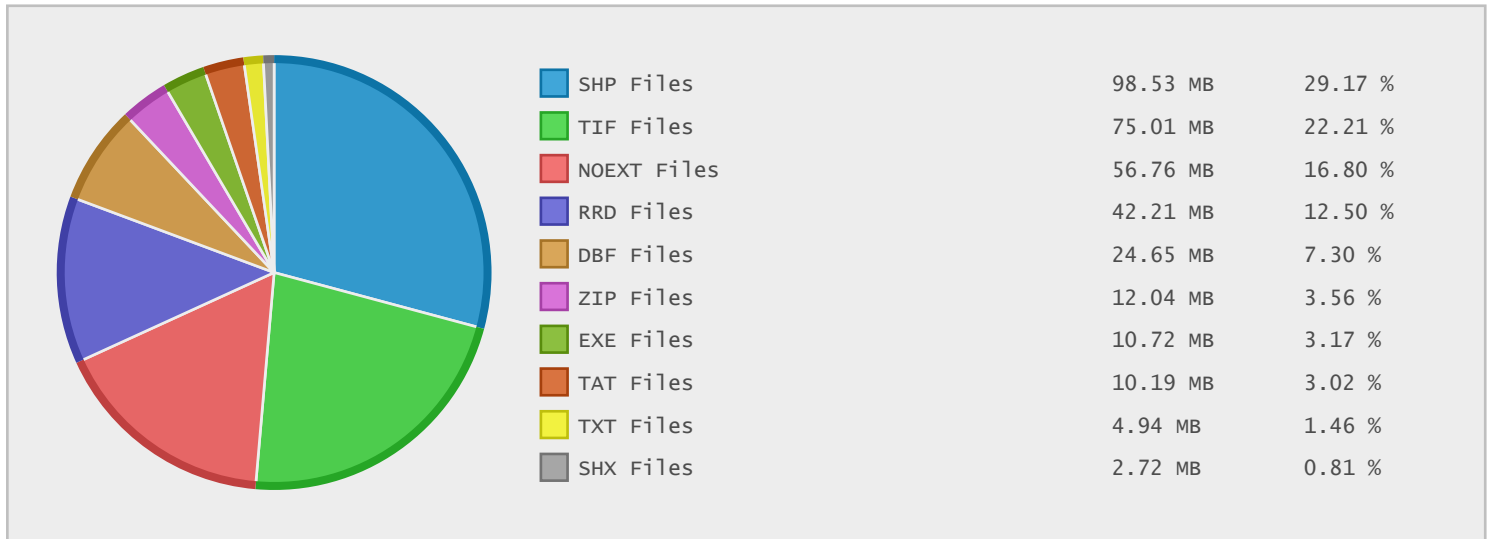

Top 10 File Categories Sorted By Disk Space

Last 12 Months Modified Disk Space History

Last 10 Years Modified Disk Space History

Last 10 Years Modified File Count History

Top 10 File Extensions Sorted By Disk Space