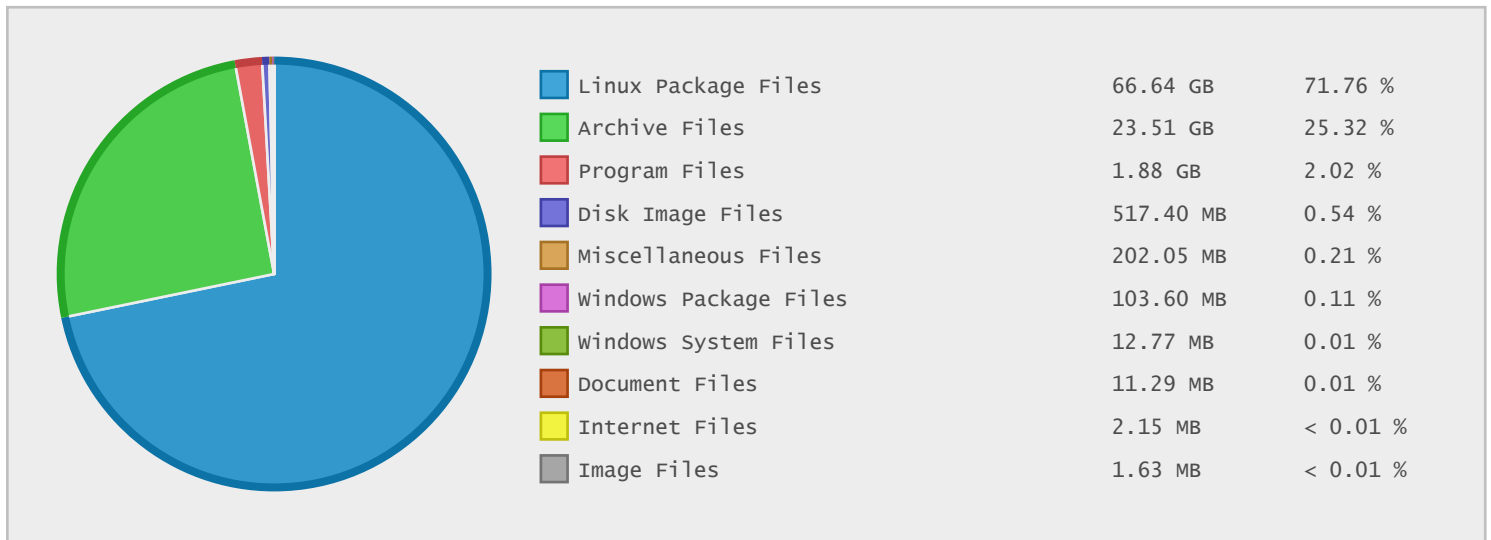

PostgreSQL Database Project - FTP Site Statistics

Property	Value
FTP Server	ftp.postgresql.org
Description	PostgreSQL Database Project
Country	Sweden
Scan Date	23/Jun/2015
Total Dirs	7,987
Total Files	62,229
Total Data	92.87 GB

Top 20 Directories Sorted by Disk Space

Name	Dirs	Files	Data	Data (%)
/	7987	62229	92.87 GB	100.00 %
/pub	7986	62229	92.87 GB	100.00 %
/pub/repos	2103	48242	55.12 GB	59.35 %
/pub/repos/yum	985	35514	49.86 GB	53.69 %
/pub/repos/yum/srpms	460	11386	25.46 GB	27.42 %
/pub/binary	2614	7154	21.64 GB	23.30 %
/pub/source	266	2450	8.52 GB	9.17 %
/pub/repos/apt	1116	12728	5.26 GB	5.67 %
/pub/repos/apt/pool	119	9500	5.24 GB	5.64 %
/pub/repos/apt/pool/main	91	8665	5.10 GB	5.50 %
/pub/repos/yum/srpms/9.3	38	1946	5.09 GB	5.48 %
/pub/repos/apt/pool/main/p	49	6862	4.90 GB	5.27 %
/pub/repos/yum/srpms/9.1	34	1366	3.65 GB	3.94 %
/pub/projects	2451	3066	3.60 GB	3.87 %
/pub/repos/yum/8.3	75	2929	3.51 GB	3.78 %
/pub/repos/yum/9.3	38	3843	3.50 GB	3.77 %
/pub/projects/pgFoundry	2226	2375	3.29 GB	3.54 %
/pub/repos/yum/srpms/9.4	26	1287	3.19 GB	3.43 %
/pub/repos/yum/srpms/9.3/fedora	26	1218	3.17 GB	3.41 %
/pub/repos/yum/9.4	24	2847	3.03 GB	3.26 %

Top 10 File Categories Sorted By Disk Space