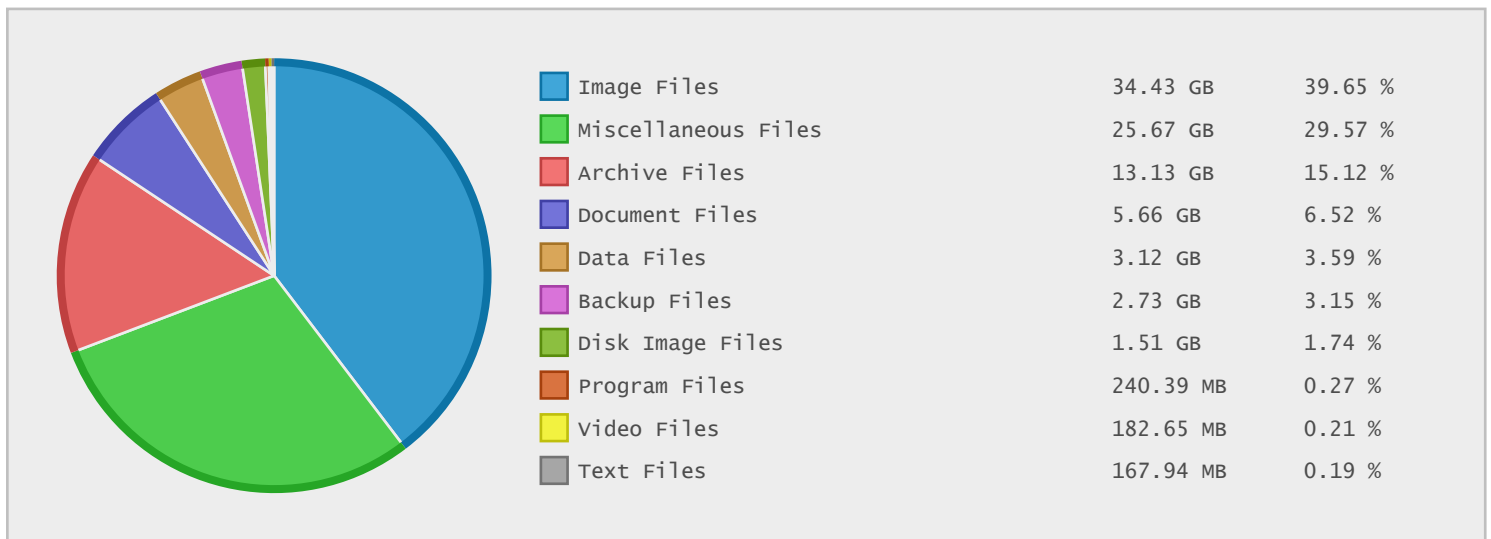

Swedish University Of Agricultural Sciences - FTP Site Statistics

Property	Value
FTP Server	salix.slu.se
Description	Swedish University Of Agricultural Sciences
Country	Sweden
Scan Date	10/Jan/2015
Total Dirs	349
Total Files	6,049
Total Data	86.97 GB

Top 20 Directories Sorted by Disk Space

Name	Dirs	Files	Data	Data (%)
/	349	6049	86.97 GB	100.00 %
/download	347	6048	86.97 GB	> 99.99 %
/download/skogskarta	29	867	24.24 GB	27.88 %
/download/skogskarta/2005	25	798	15.83 GB	18.20 %
/download/Frasse	69	2342	12.12 GB	13.94 %
/download/AnneliAgren	27	210	10.00 GB	11.50 %
/download/AnneliAgren/Anneli20141210	23	194	8.62 GB	9.91 %
/download/AnneliAgren/Anneli20141210/MDInf	22	189	8.60 GB	9.89 %
/download/visualisering	5	24	7.85 GB	9.03 %
/download/visualisering/MaudTyboni	0	10	7.62 GB	8.76 %
/download/Matss	0	1	7.38 GB	8.49 %
/download/skogskarta/2005/oo_ignore	2	68	6.43 GB	7.39 %
/download/skogskarta/2005/_Swedenxx	0	35	4.72 GB	5.42 %
/download/fjajb	4	33	4.68 GB	5.38 %
/download/fjajb/punktmo1n	2	22	4.58 GB	5.26 %
/download/skogskarta/2005/oo_ignore/de...	0	2	4.38 GB	5.04 %
/download/skogskarta/2010	1	47	4.26 GB	4.90 %
/download/skogskarta/2010/Sweden_XX_P...	0	45	4.26 GB	4.90 %
/download/Frasse/Renata_Arovelius	0	1	4.22 GB	4.85 %
/download/DistanskursLaser	22	146	4.15 GB	4.78 %

Top 10 File Categories Sorted By Disk Space