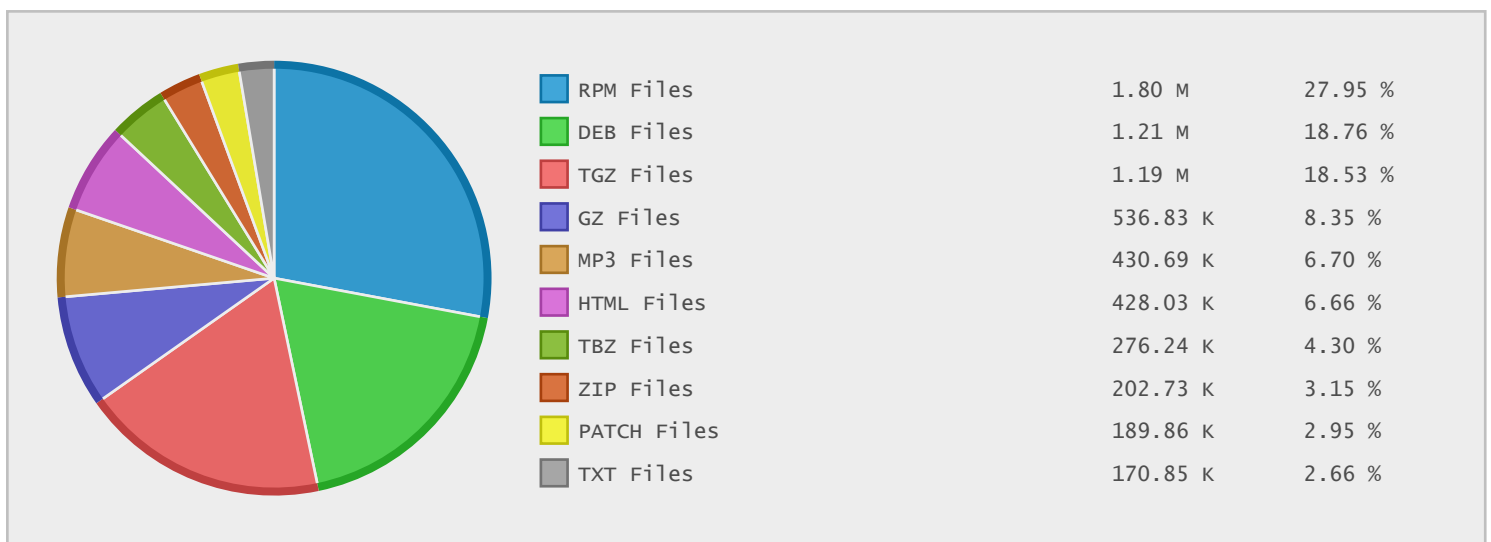

Top 10 File Categories Sorted By Disk Space

Last 12 Months Modified Disk Space History

Last 10 Years Modified Disk Space History

Last 10 Years Modified File Count History

Top 10 File Extensions Sorted By Disk Space

Top 10 File Extensions Sorted By Number of Files

Linköping University - FTP Site Statistics

Property	Value
FTP Server	ftp.lysator.liu.se
Description	Linköping University
Country	Sweden
Scan Date	28/Dec/2014
Total Dirs	87,545
Total Files	5,237,699
Total Data	7.17 TB