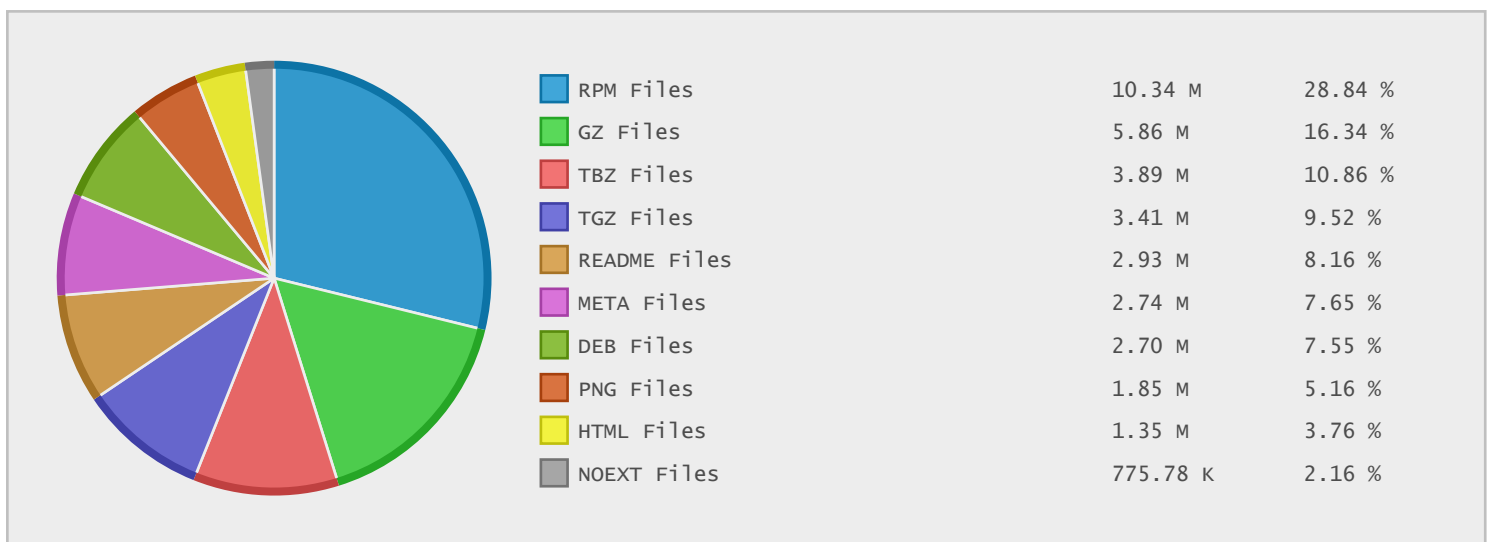

Top 10 File Extensions Sorted By Number of Files