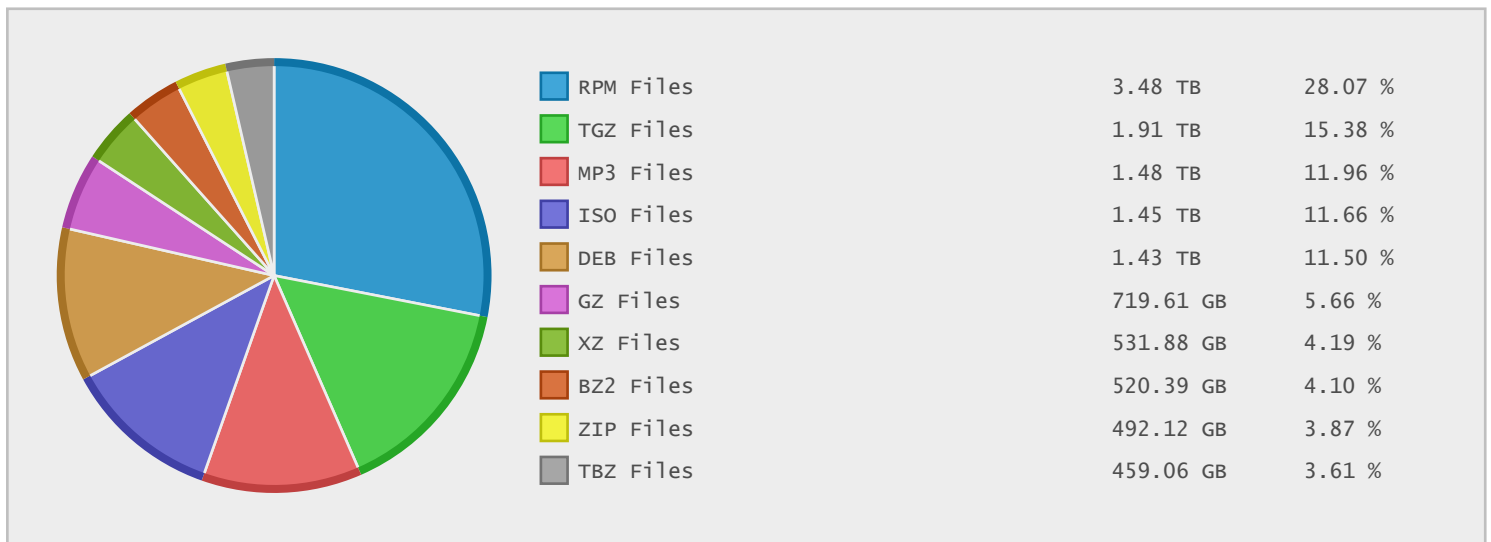

Top 10 File Categories Sorted By Disk Space

Last 12 Months Modified Disk Space History

Last 10 Years Modified Disk Space History

Last 10 Years Modified File Count History

Top 10 File Extensions Sorted By Disk Space

Top 10 File Extensions Sorted By Number of Files

Linköping University - FTP Site Statistics

Property	Value
FTP Server	ftp.lysator.liu.se
Description	Linköping University
Country	Sweden
Scan Date	28/Dec/2014
Total Dirs	87,545
Total Files	5,237,699
Total Data	7.17 TB