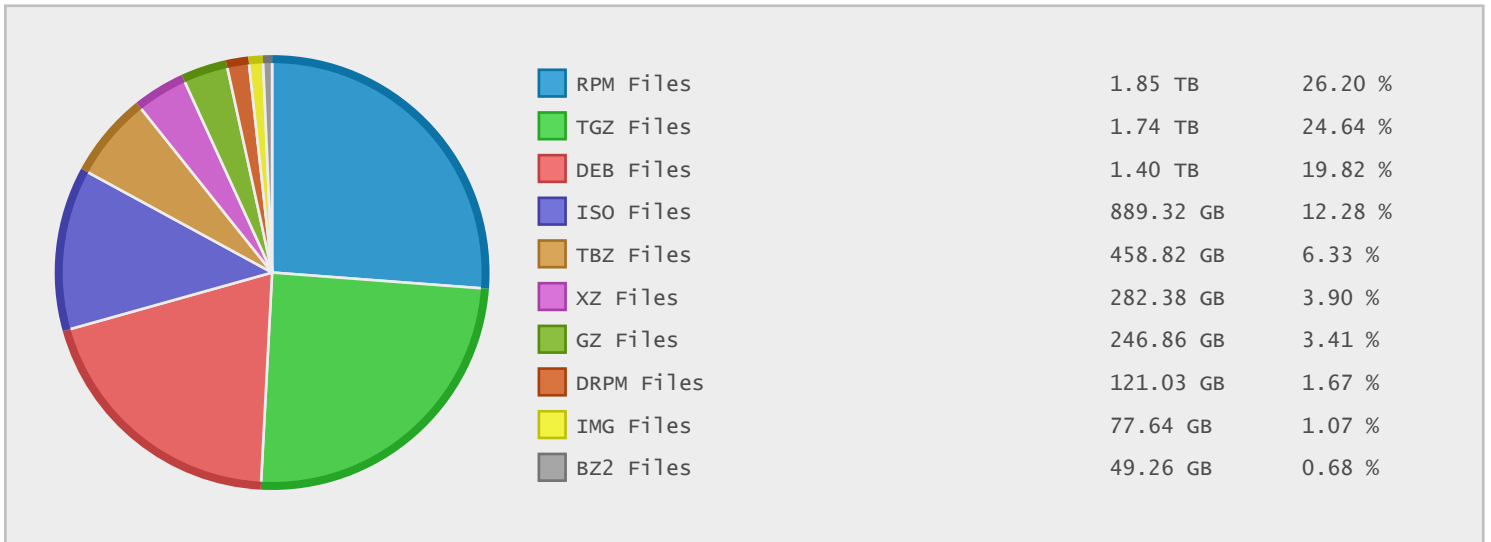

Top 10 File Categories Sorted By Disk Space

Last 12 Months Modified Disk Space History

Last 10 Years Modified Disk Space History

Last 10 Years Modified File Count History

Top 10 File Extensions Sorted By Disk Space