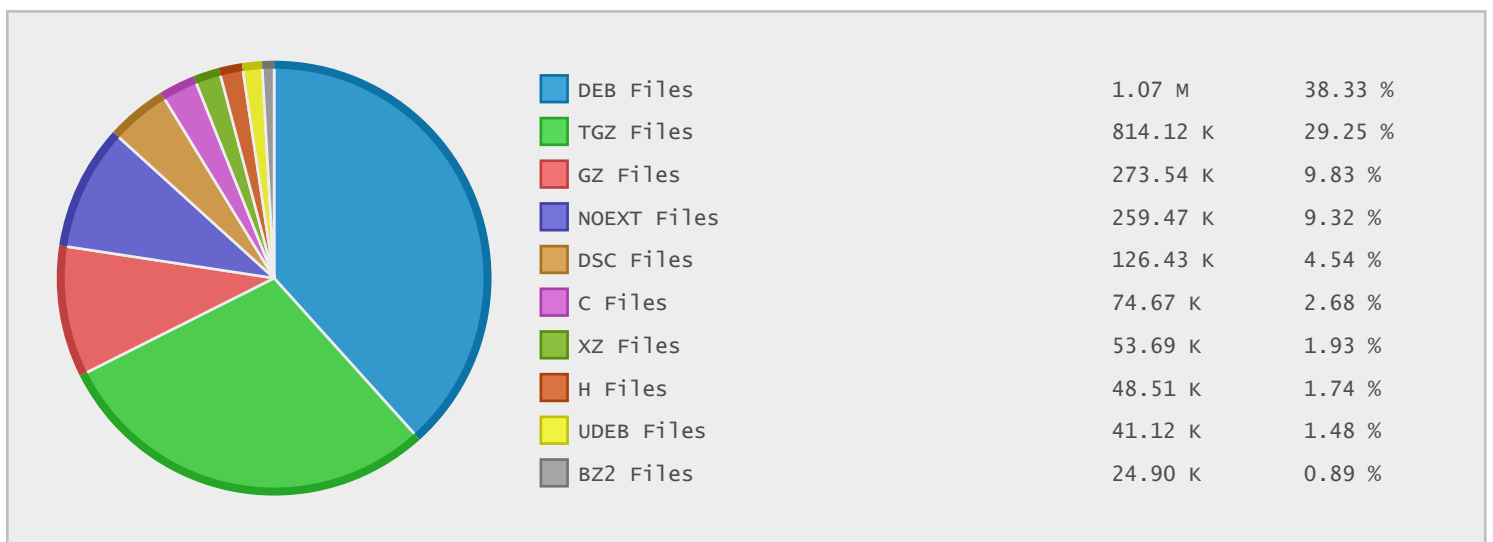

Top 10 File Categories Sorted By Disk Space

Last 12 Months Modified Disk Space History

Last 10 Years Modified Disk Space History

Last 10 Years Modified File Count History

Top 10 File Extensions Sorted By Disk Space

Top 10 File Extensions Sorted By Number of Files

AVAILO Networks - FTP Site Statistics

Property	Value
FTP Server	ftp.availo.se
Description	AVAILO Networks
Country	Sweden
Scan Date	02/Jun/2014
Total Dirs	174,357
Total Files	2,968,935
Total Data	3.09 TB