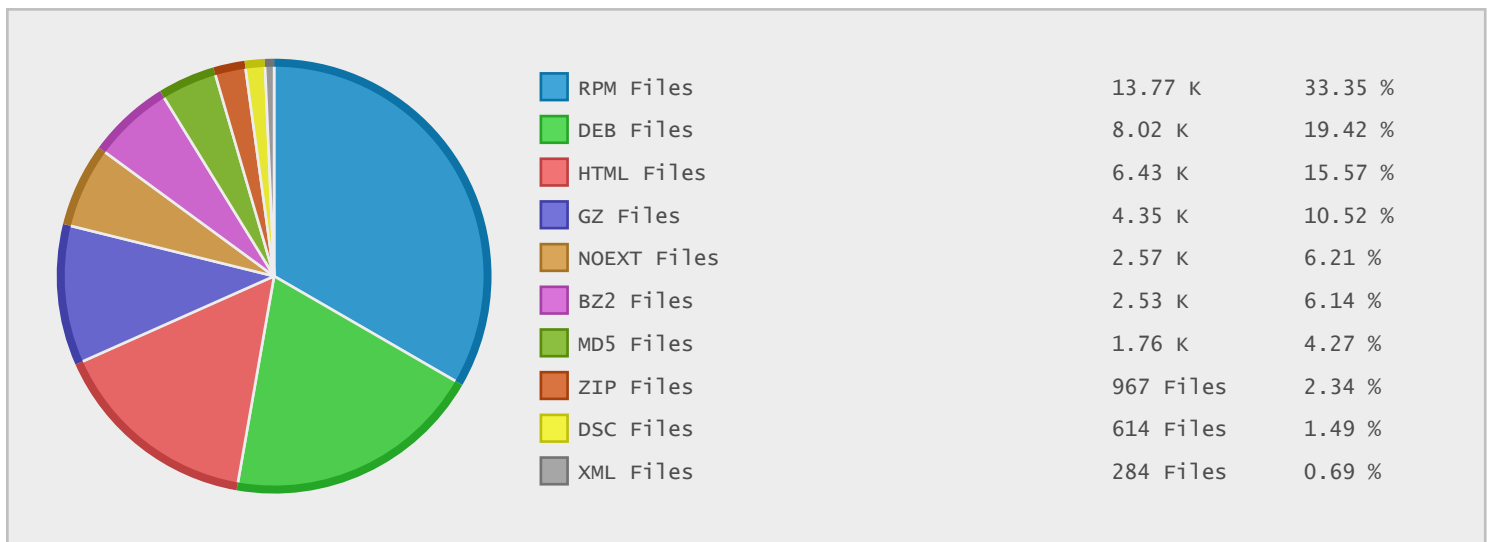

Top 10 File Extensions Sorted By Number of Files