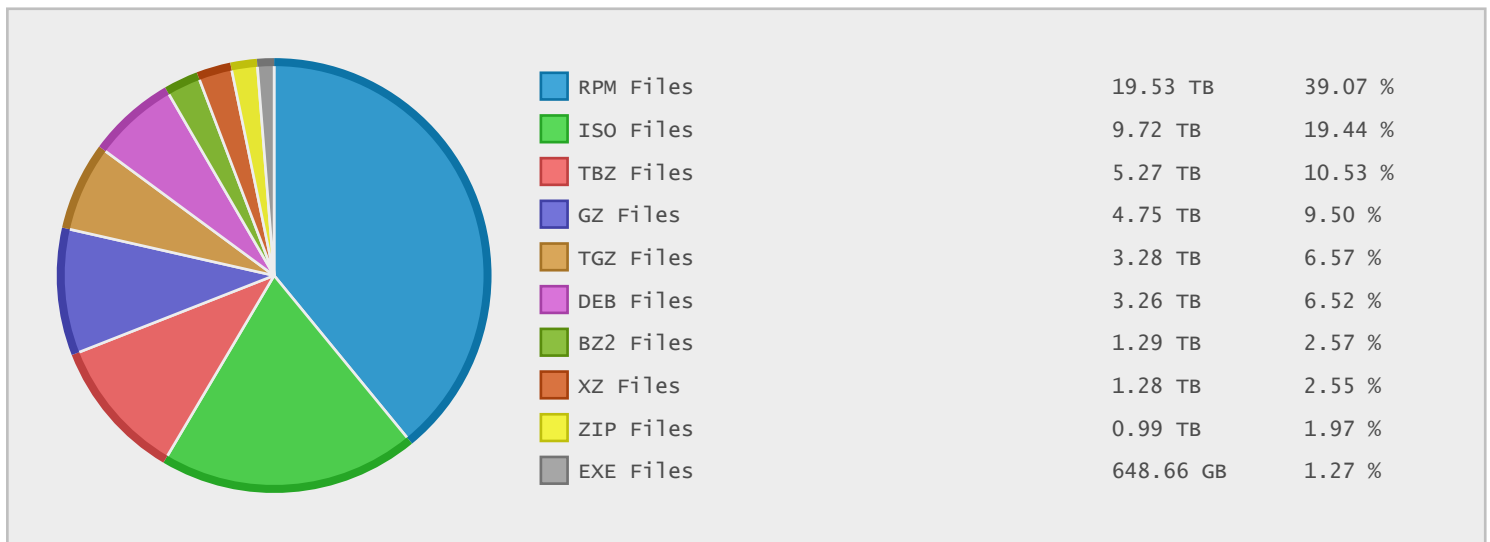

Top 10 File Categories Sorted By Disk Space

Last 12 Months Modified Disk Space History

Last 10 Years Modified Disk Space History

Last 10 Years Modified File Count History

Top 10 File Extensions Sorted By Disk Space