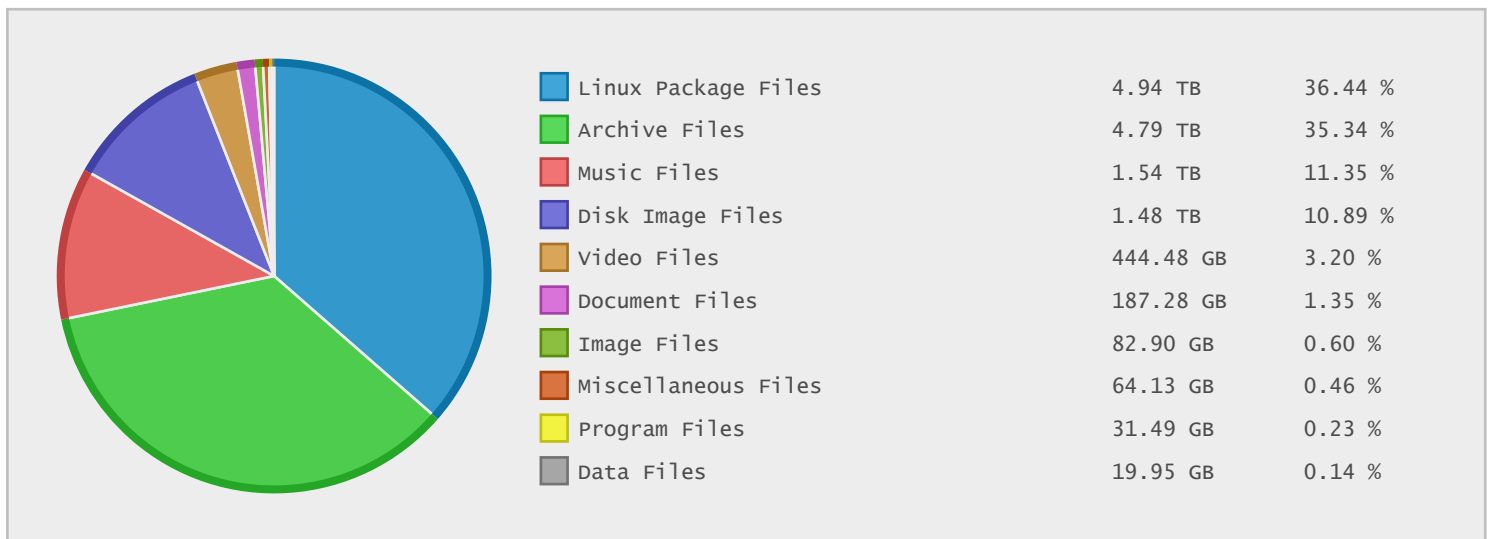

Lund University - FTP Site Statistics

Property	Value
FTP Server	ftp.df.lth.se
Description	Lund University
Country	Sweden
Scan Date	06/May/2015
Total Dirs	240,316
Total Files	7,832,236
Total Data	13.60 TB

Top 20 Directories Sorted by Disk Space

Name	Dirs	Files	Data	Data (%)
/	240316	7832236	13.60 TB	100.00 %
/pub	240315	7832236	13.60 TB	100.00 %
/pub/scientific	7881	881061	2.71 TB	19.93 %
/pub/OpenBSD	1859	1184778	1.94 TB	14.23 %
/pub/media	23439	518480	1.32 TB	9.74 %
/pub/opensuse	18949	1172590	1.24 TB	9.11 %
/pub/scene.org	18146	193079	1.24 TB	9.11 %
/pub/debian	29354	1118924	1.07 TB	7.85 %
/pub/debian/pool	25174	1055682	1.05 TB	7.70 %
/pub/debian/pool/main	24510	1045511	1.01 TB	7.46 %
/pub/media/soamc	22224	364007	910.70 GB	6.54 %
/pub/media/soamc/soamc_mp3	11111	254620	901.75 GB	6.47 %
/pub/opensuse/repositories	18257	876422	795.56 GB	5.71 %
/pub/scene.org/parties	13450	108831	746.76 GB	5.36 %
/pub/FreeBSD	3936	357860	718.09 GB	5.16 %
/pub/ubuntu	44287	540588	685.95 GB	4.92 %
/pub/ubuntu/pool	40654	519725	639.72 GB	4.59 %
/pub/media/soamc/soamc_mp3/Trackers_Mo...	6986	155868	612.76 GB	4.40 %
/pub/linux	10005	395497	531.26 GB	3.81 %
/pub/FreeBSD/ports	1285	277014	459.48 GB	3.30 %

Top 10 File Categories Sorted By Disk Space