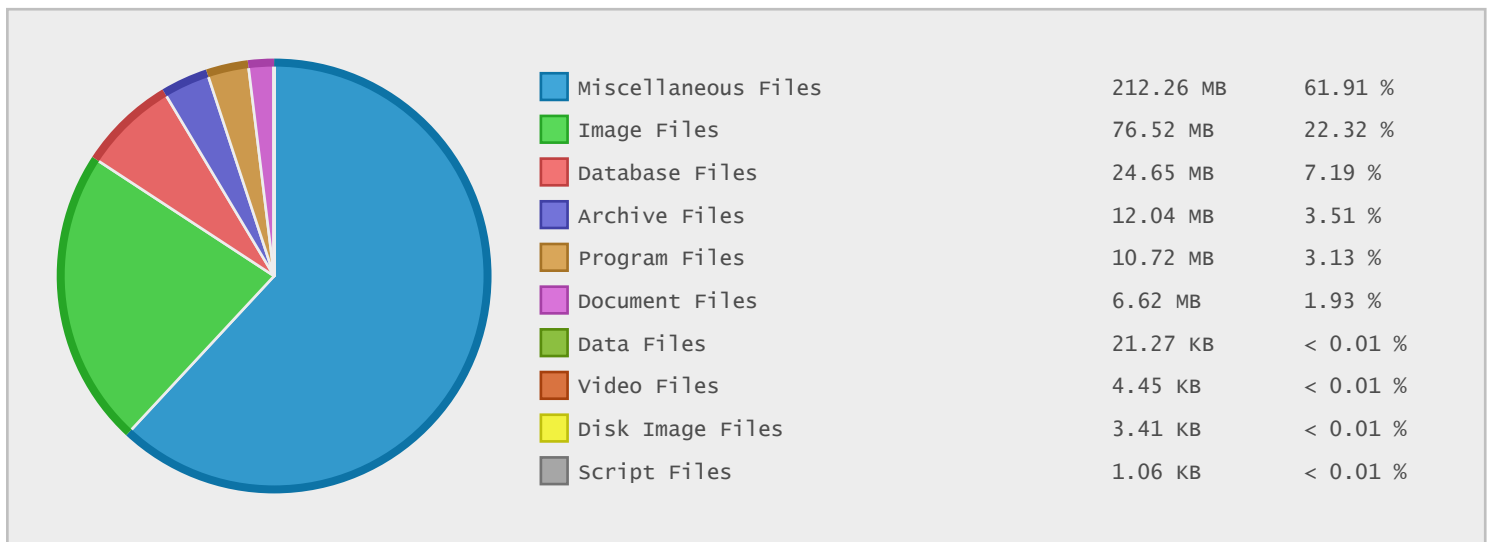

Property	Value
FTP Server	ftp.borgholm.se
Description	Borgholm City Archive
Country	Sweden
Scan Date	18/Jul/2014
Total Dirs	46
Total Files	554
Total Data	342.83 MB

Top 20 Directories Sorted by Disk Space

Name	Dirs	Files	Data	Data (%)
/	46	554	342.83 MB	100.00 %
/MoB Karta	30	536	311.90 MB	90.98 %
/MoB Karta/fastighetskartan2 2006 ytbi...	18	298	192.46 MB	56.14 %
/MoB Karta/Fastighetskartan_raster	10	238	119.45 MB	34.84 %
/MoB Karta/fastighetskartan2 2006 ytbi...	6	244	113.01 MB	32.96 %
/MoB Karta/fastighetskartan2 2006 ytbi...	5	238	112.99 MB	32.96 %
/MoB Karta/fastighetskartan2 2006 ytbi...	6	43	57.47 MB	16.76 %
/MoB Karta/fastighetskartan2 2006 ytbi...	0	6	28.51 MB	8.31 %
/MoB Karta/Fastighetskartan_raster/jpeg	0	5	26.77 MB	7.81 %
/MoB Karta/Fastighetskartan_raster/5H1	0	64	23.35 MB	6.81 %
/MoB Karta/Fastighetskartan_raster/5H3	0	48	17.93 MB	5.23 %
/MoB Karta/Fastighetskartan_raster/6H2	0	25	14.10 MB	4.11 %
/MoB Karta/Fastighetskartan_raster/4H3	0	36	13.73 MB	4.01 %
/MoB Karta/fastighetskartan2 2006 ytbi...	0	5	11.00 MB	3.21 %
/MoB Karta/Fastighetskartan_raster/4G4	0	26	10.13 MB	2.95 %
/MoB Karta/fastighetskartan2 2006 ytbi...	0	8	9.88 MB	2.88 %
/MoB Karta/Fastighetskartan_raster/6H1	0	15	9.69 MB	2.83 %
/win95	1	1	4.17 MB	1.22 %
/win95/Xara Webster	0	1	4.17 MB	1.22 %
/MoB Karta/fastighetskartan2 2006 ytbi...	0	8	3.08 MB	0.90 %

Top 10 File Categories Sorted By Disk Space