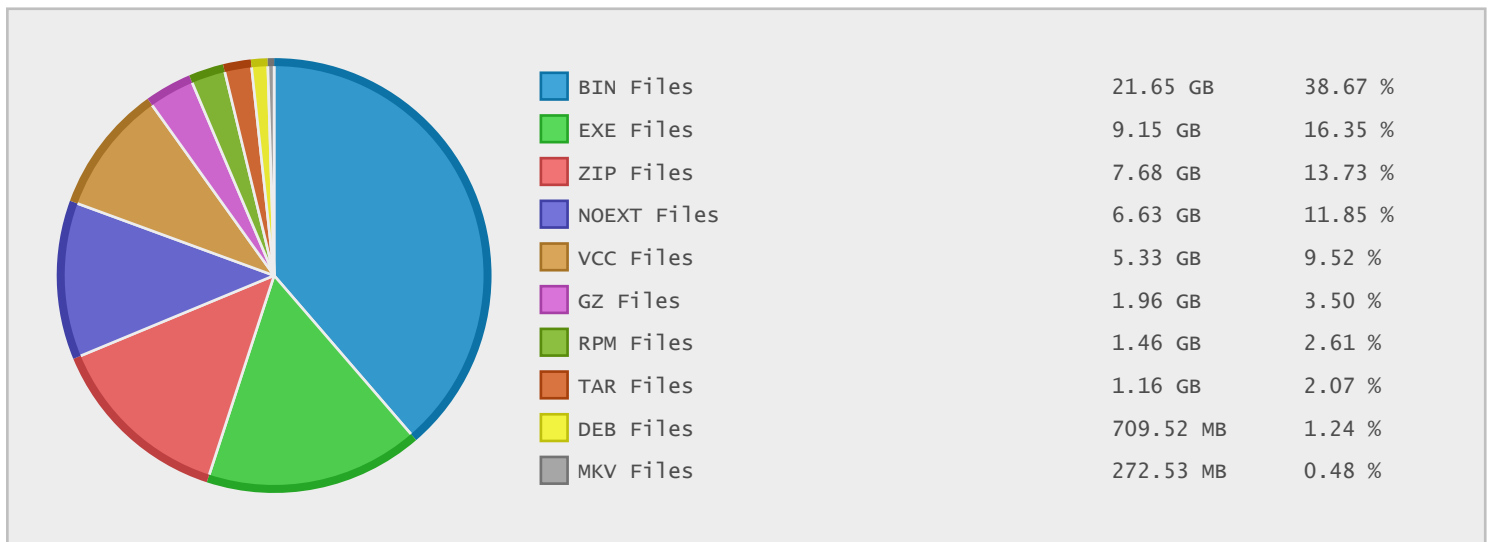

Top 10 File Categories Sorted By Disk Space

Last 12 Months Modified Disk Space History

Last 10 Years Modified Disk Space History

Last 10 Years Modified File Count History

Top 10 File Extensions Sorted By Disk Space