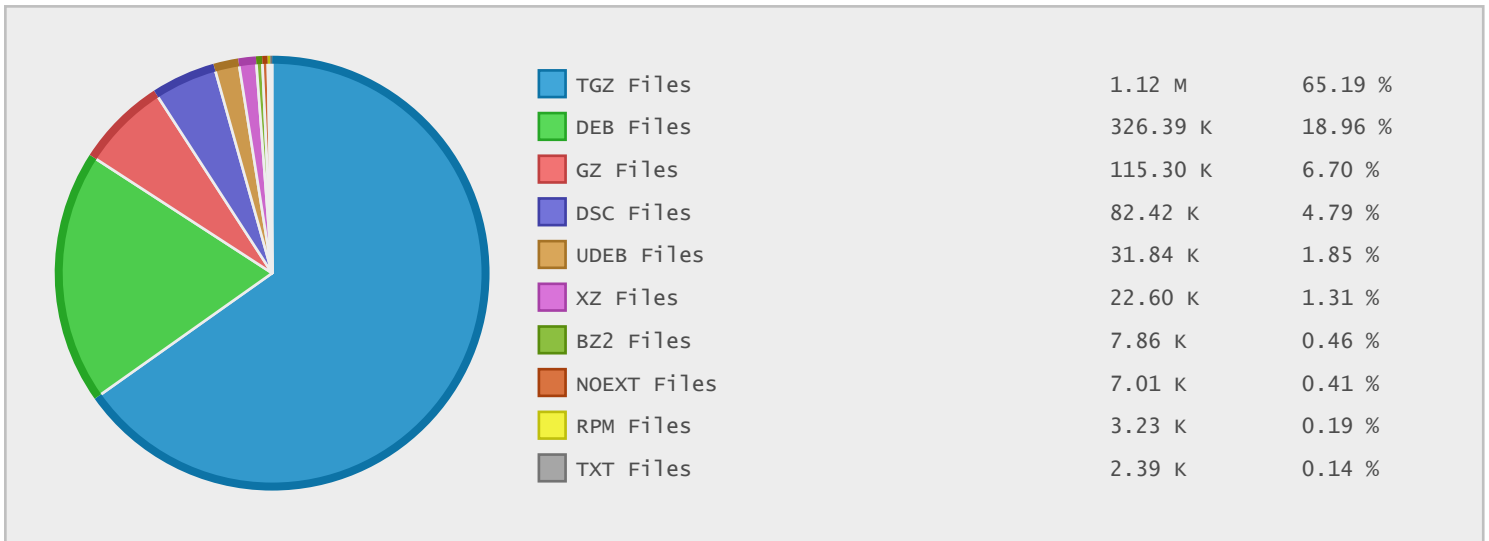

Top 10 File Extensions Sorted By Number of Files