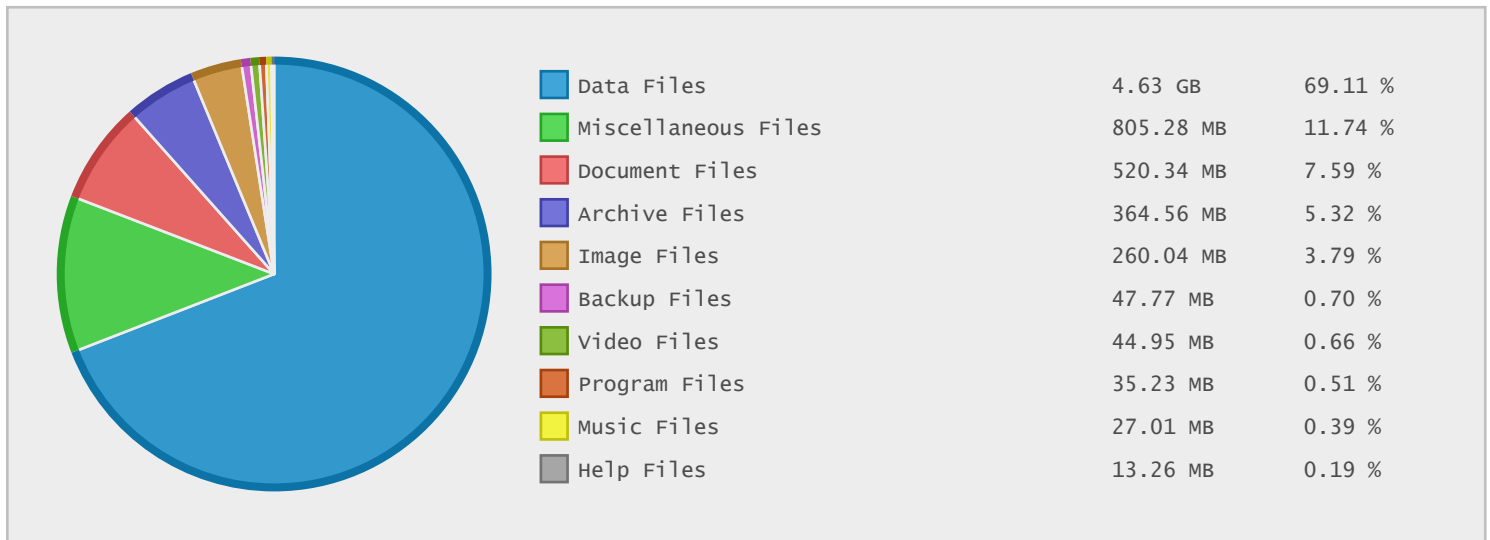

Royal Institute Of Technology - FTP Site Statistics

Property	Value
FTP Server	ftp.mech.kth.se
Description	Royal Institute Of Technology
Country	Sweden
Scan Date	01/Nov/2015
Total Dirs	270
Total Files	2,199
Total Data	6.71 GB

Top 20 Directories Sorted by Disk Space

Name	Dirs	Files	Data	Data (%)
/	270	2199	6.71 GB	100.00 %
/pub	269	2199	6.71 GB	100.00 %
/pub/rvinesa	0	7	3.08 GB	45.83 %
/pub/pschlatt	9	91	1.70 GB	25.33 %
/pub/schrader	1	9	401.71 MB	5.85 %
/pub/adam	47	591	264.70 MB	3.85 %
/pub/pschlatt/DATA	7	86	254.97 MB	3.71 %
/pub/pschlatt/DATA/BENT_PIPE	0	16	248.21 MB	3.61 %
/pub/ahlman	3	43	197.86 MB	2.88 %
/pub/adam/Nek5000	41	586	190.86 MB	2.78 %
/pub/archive	81	889	185.41 MB	2.70 %
/pub/pschlatt/nek5000	0	4	174.04 MB	2.53 %
/pub/ahlman/musik	0	20	148.69 MB	2.16 %
/pub/johane	2	34	145.58 MB	2.12 %
/pub/shervin	0	57	138.62 MB	2.02 %
/pub/photos_2012	0	38	122.25 MB	1.78 %
/pub/michaelv	9	76	117.98 MB	1.72 %
/pub/archive/Printers	64	876	117.17 MB	1.71 %
/pub/johane/figures	0	22	94.55 MB	1.38 %
/pub/bengt	2	7	80.95 MB	1.18 %

Top 10 File Categories Sorted By Disk Space