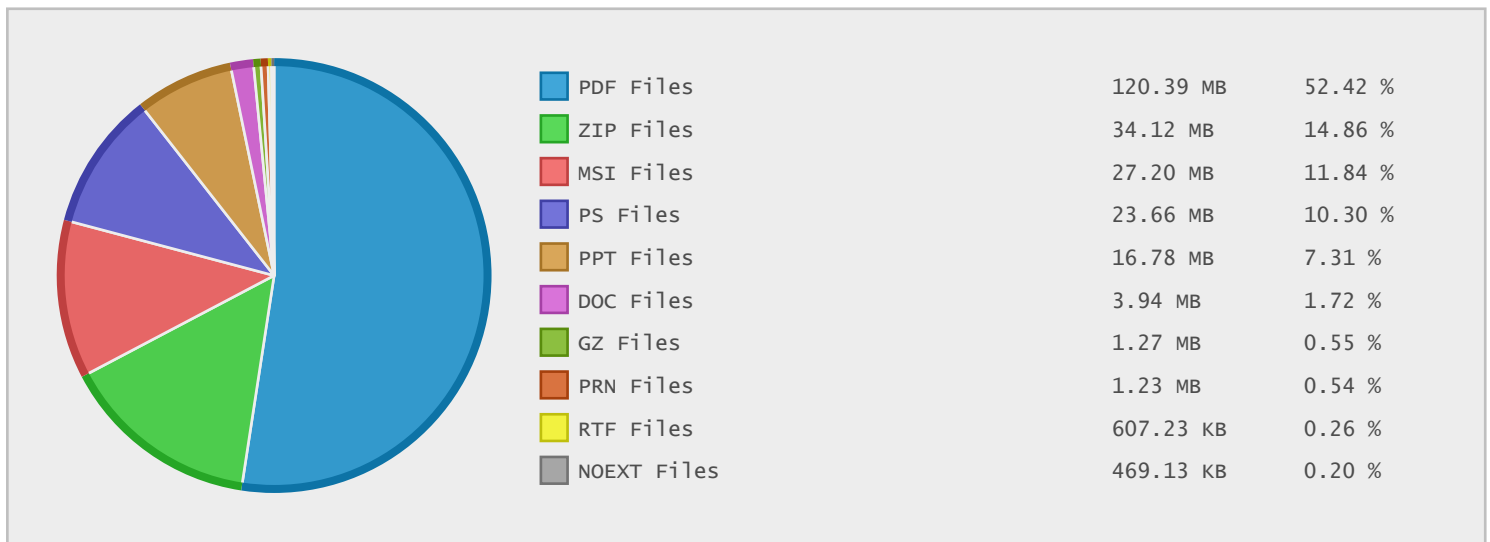

Top 10 File Categories Sorted By Disk Space

Last 12 Months Modified Disk Space History

Last 10 Years Modified Disk Space History

Last 10 Years Modified File Count History

Top 10 File Extensions Sorted By Disk Space