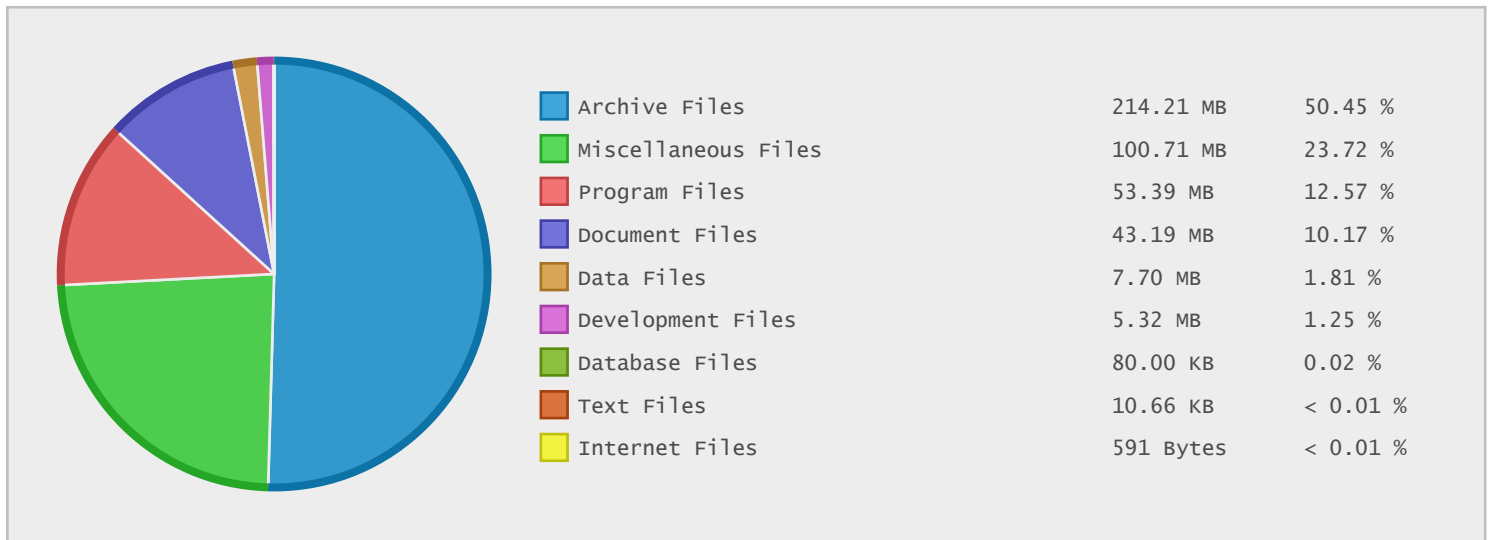

Cafax Service Network - FTP Site Statistics

Property	Value
FTP Server	ftp.cafax.se
Description	Cafax Service Network
Country	Sweden
Scan Date	01/Nov/2015
Total Dirs	41
Total Files	189
Total Data	424.61 MB

Top 20 Directories Sorted by Disk Space

Name	Dirs	Files	Data	Data (%)
/	41	189	424.61 MB	100.00 %
/pub	31	165	278.21 MB	65.52 %
/kurser	2	12	108.15 MB	25.47 %
/pub/archives	0	11	108.05 MB	25.45 %
/kurser/1.6ZK	0	5	60.87 MB	14.33 %
/kurser/1.6	0	7	47.29 MB	11.14 %
/roll	1	6	37.91 MB	8.93 %
/roll/OLD	0	4	37.86 MB	8.92 %
/pub/bind	12	72	35.70 MB	8.41 %
/pub/bind/OLD	8	50	23.65 MB	5.57 %
/pub/sendmail	2	35	23.56 MB	5.55 %
/pub/sendmail/old	0	31	22.20 MB	5.23 %
/pub/paf	2	7	15.09 MB	3.55 %
/pub/net-it	0	3	9.24 MB	2.18 %
/pub/bind/bind-8.2.3-REL	0	9	5.64 MB	1.33 %
/pub/src	1	4	4.12 MB	0.97 %
/pub/src/mg	0	4	4.12 MB	0.97 %
/pub/bind/8.2.2-P7	0	8	3.24 MB	0.76 %
/pub/bind/OLD/8.2.2-P5	0	8	3.23 MB	0.76 %
/pub/bind/OLD/8.2.2-REL	0	7	3.22 MB	0.76 %

Top 10 File Categories Sorted By Disk Space