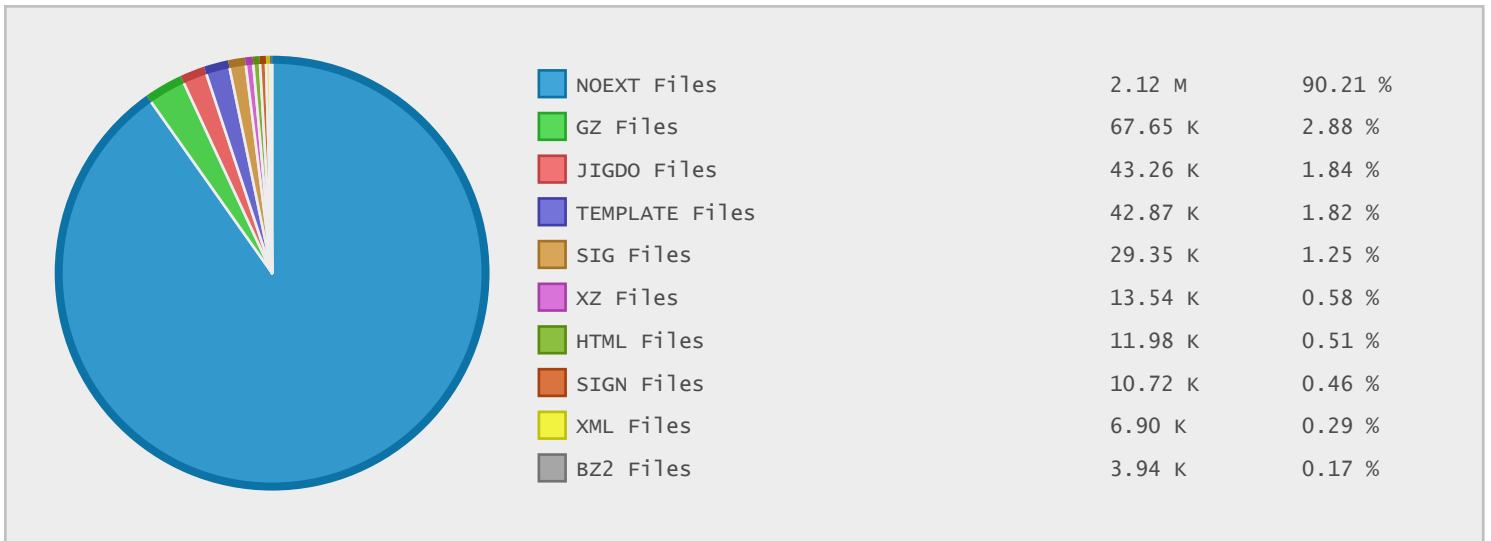

Top 10 File Extensions Sorted By Number of Files