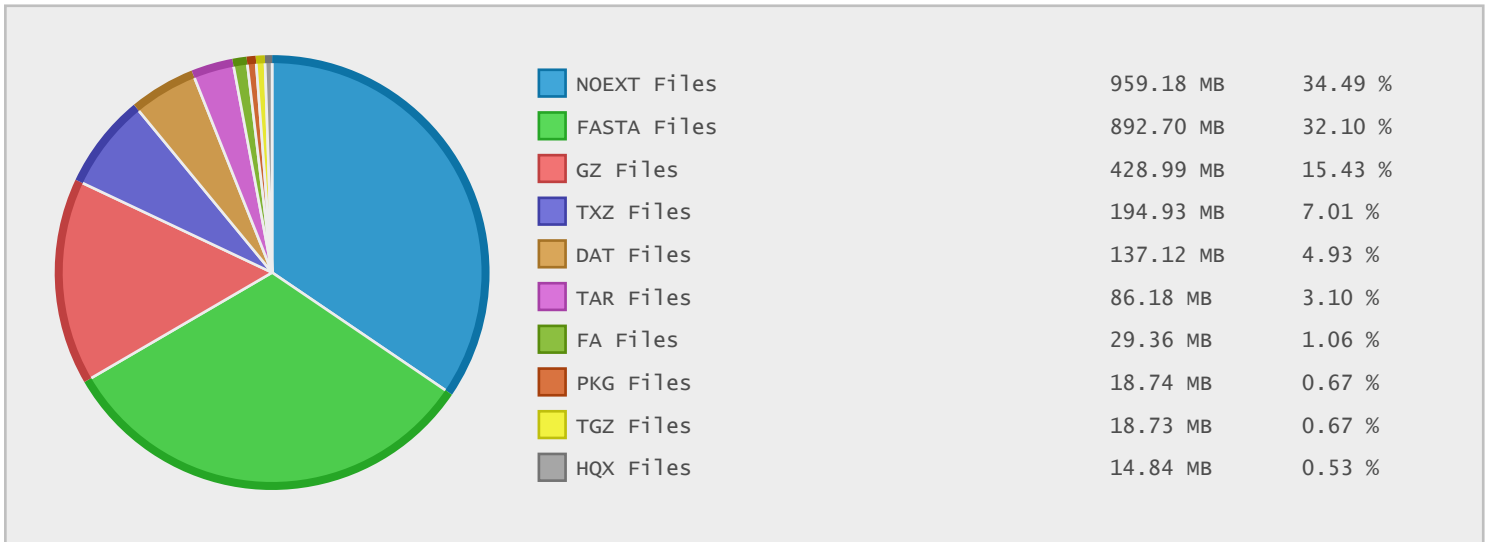

Top 10 File Categories Sorted By Disk Space

Last 12 Months Modified Disk Space History

Last 10 Years Modified Disk Space History

Last 10 Years Modified File Count History

Top 10 File Extensions Sorted By Disk Space