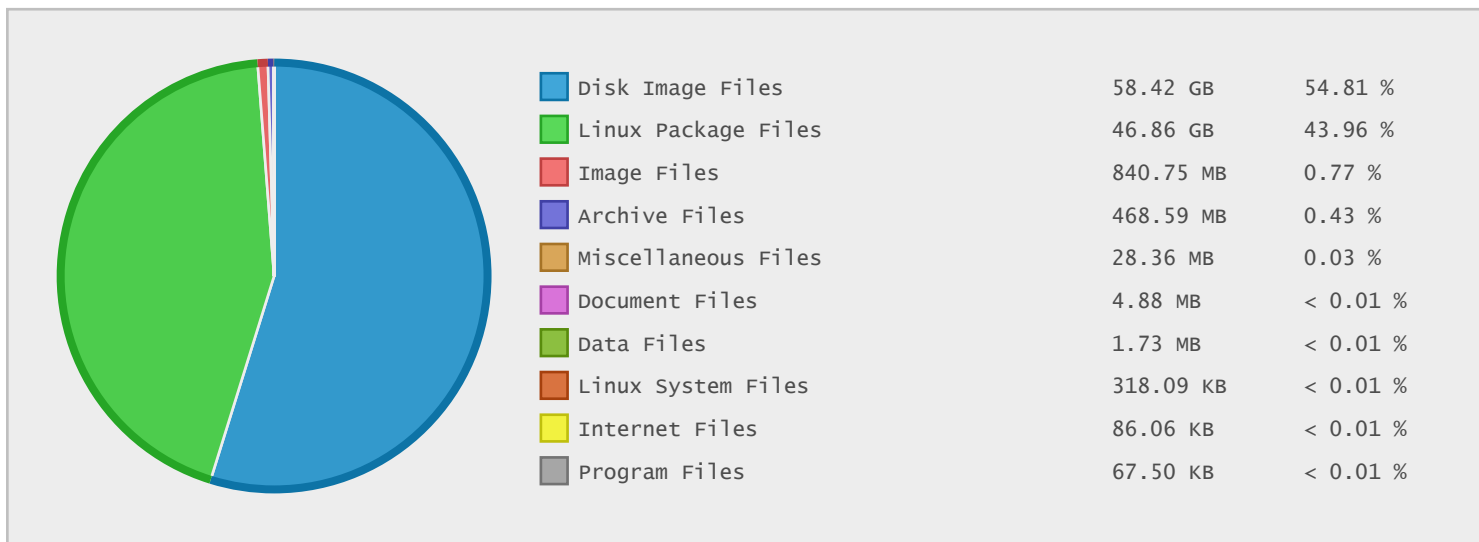

Halmstad University - FTP Site Statistics

Property	Value
FTP Server	mirror.hh.se
Description	Halmstad University
Country	Sweden
Scan Date	01/Jun/2014
Total Dirs	202
Total Files	30,806
Total Data	106.59 GB

Top 20 Directories Sorted by Disk Space

Name	Dirs	Files	Data	Data (%)
/	202	30806	106.59 GB	100.00 %
/centos	200	30806	106.59 GB	100.00 %
/centos/6.5	86	22252	47.74 GB	44.79 %
/centos/5.10	67	8309	36.00 GB	33.77 %
/centos/5.10/isos	2	63	19.33 GB	18.13 %
/centos/6.5/isos	2	38	15.79 GB	14.81 %
/centos/6.4	3	7	13.34 GB	12.51 %
/centos/6.4/isos	2	6	13.34 GB	12.51 %
/centos/6.5/updates	8	7478	13.20 GB	12.38 %
/centos/6.5/os	14	11234	10.35 GB	9.71 %
/centos/5.10/isos/x86_64	0	32	10.30 GB	9.66 %
/centos/5.10/os	14	6559	9.64 GB	9.04 %
/centos/5.9	3	5	9.50 GB	8.92 %
/centos/5.9/isos	2	4	9.50 GB	8.92 %
/centos/5.10/isos/i386	0	31	9.03 GB	8.47 %
/centos/6.5/isos/x86_64	0	19	8.36 GB	7.85 %
/centos/6.5/isos/i386	0	19	7.43 GB	6.97 %
/centos/6.5/updates/x86_64	3	4311	7.21 GB	6.76 %
/centos/6.4/isos/x86_64	0	3	7.10 GB	6.66 %
/centos/6.4/isos/i386	0	3	6.24 GB	5.86 %

Top 10 File Categories Sorted By Disk Space