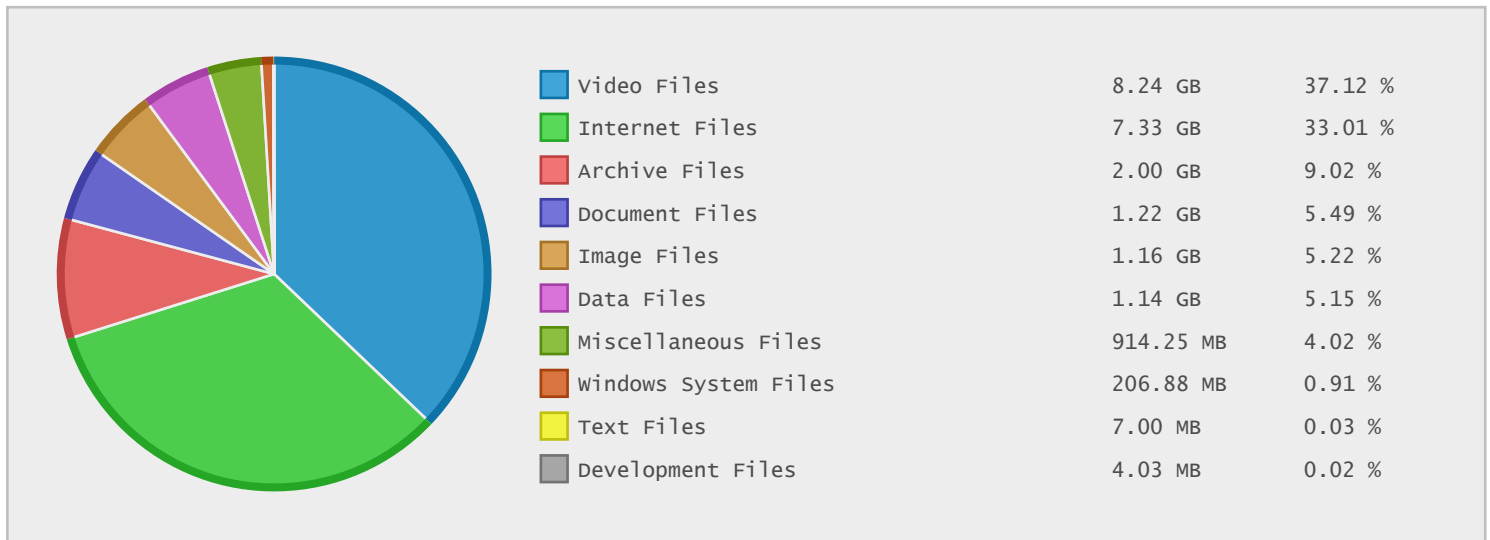

Stockholm University - FTP Site Statistics

Property	Value
FTP Server	ftp.astro.su.se
Description	Stockholm University
Country	Sweden
Scan Date	29/Aug/2015
Total Dirs	940
Total Files	23,938
Total Data	22.21 GB

Top 20 Directories Sorted by Disk Space

Name	Dirs	Files	Data	Data (%)
/	940	23938	22.21 GB	100.00 %
/explosive2011	3	109	15.59 GB	70.20 %
/explosive2011/Talks_movies	0	69	15.23 GB	68.56 %
/obs2ir	0	53	528.67 MB	2.32 %
/ostlin	8	63	475.75 MB	2.09 %
/peter	26	292	462.50 MB	2.03 %
/uno	65	1980	448.74 MB	1.97 %
/anestis	92	1293	442.06 MB	1.94 %
/rene	21	258	390.73 MB	1.72 %
/tomas	2	55	375.78 MB	1.65 %
/explosive2011/Talks_slides	0	34	367.83 MB	1.62 %
/claes	2	19	340.30 MB	1.50 %
/wold	0	25	323.71 MB	1.42 %
/uno/Pri	27	1364	321.21 MB	1.41 %
/kay	3	77	308.17 MB	1.36 %
/magnus	57	190	285.68 MB	1.26 %
/claes/HST_Cycle17	0	14	265.60 MB	1.17 %
/head	113	15732	239.70 MB	1.05 %
/head/grb	109	15714	234.74 MB	1.03 %
/gahm	4	34	212.00 MB	0.93 %

Top 10 File Categories Sorted By Disk Space