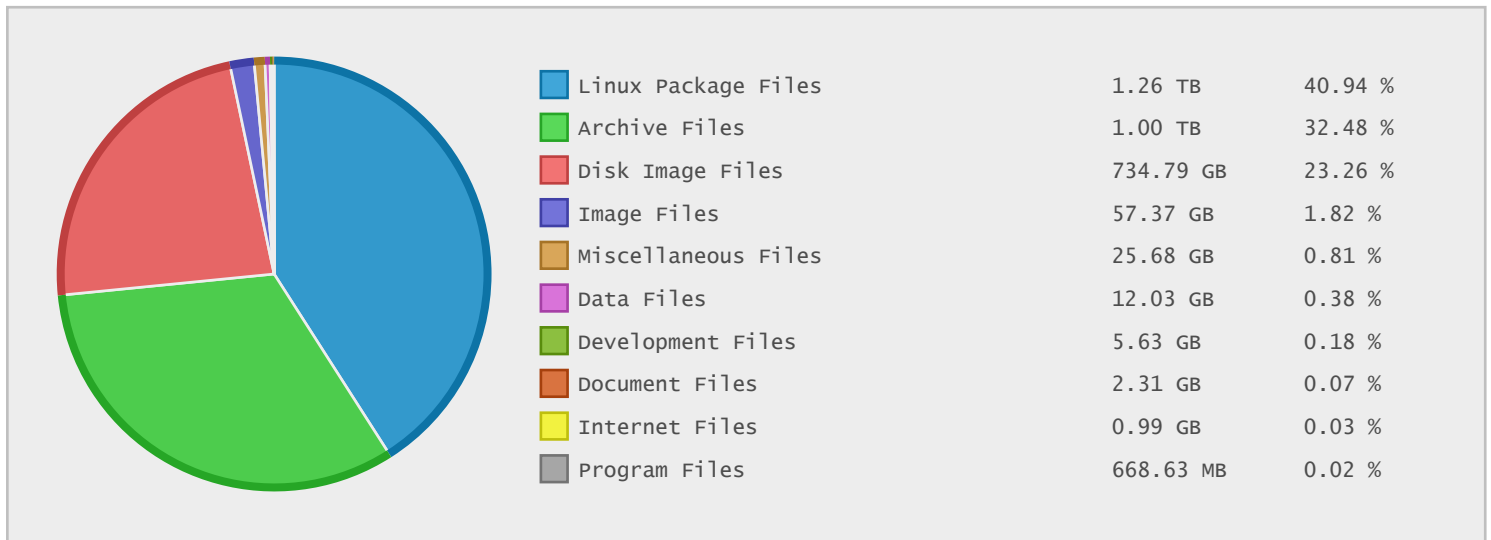

AVAILO Networks - FTP Site Statistics

Property	Value
FTP Server	ftp.availo.se
Description	AVAILO Networks
Country	Sweden
Scan Date	02/Jun/2014
Total Dirs	174,357
Total Files	2,968,935
Total Data	3.09 TB

Top 20 Directories Sorted by Disk Space

Name	Dirs	Files	Data	Data (%)
/	174357	2968935	3.09 TB	100.00 %
/pub	102965	1434179	1.16 TB	37.66 %
/debian	28506	926805	873.11 GB	27.63 %
/debian/pool	23556	871689	841.78 GB	26.64 %
/debian/pool/main	22911	862425	811.71 GB	25.69 %
/ubuntu	42383	577668	711.62 GB	22.52 %
/ubuntu/pool	38626	555340	669.06 GB	21.17 %
/ubuntu/pool/universe	30444	379874	385.30 GB	12.19 %
/debian-cd	205	5456	300.72 GB	9.52 %
/pub/NetBSD	75550	502443	285.86 GB	9.05 %
/debian-cd/7.5.0	148	4692	267.26 GB	8.46 %
/pub/FreeBSD	4986	98780	263.89 GB	8.35 %
/ubuntu/pool/main	6861	165891	239.73 GB	7.59 %
/pub/linux	4932	194307	236.77 GB	7.49 %
/pub/linux/kernel	4243	178925	221.05 GB	7.00 %
/pub/NetBSD/iso	25	2054	206.53 GB	6.54 %
/pub/pkgsrc	2489	147262	144.31 GB	4.57 %
/pub/pkgsrc/packages	2487	147262	144.31 GB	4.57 %
/pub/pkgsrc/packages/NetBSD	2486	147262	144.31 GB	4.57 %
/pub/FreeBSD/releases	261	4091	128.37 GB	4.06 %

Top 10 File Categories Sorted By Disk Space