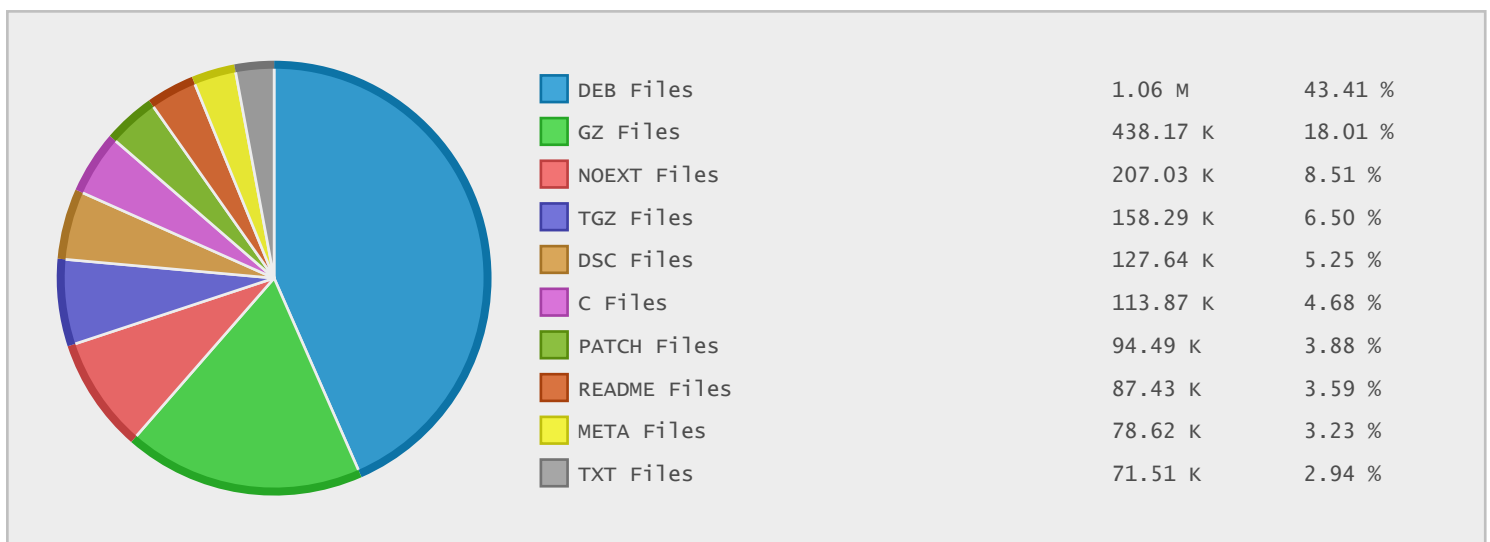

Top 10 File Categories Sorted By Disk Space

Last 12 Months Modified Disk Space History

Last 10 Years Modified Disk Space History

Last 10 Years Modified File Count History

Top 10 File Extensions Sorted By Disk Space

Top 10 File Extensions Sorted By Number of Files

AVAILO Networks - FTP Site Statistics

Property	Value
FTP Server	ftp.port80.se
Description	AVAILO Networks
Country	Sweden
Scan Date	07/Mar/2015
Total Dirs	168,874
Total Files	3,065,108
Total Data	3.08 TB