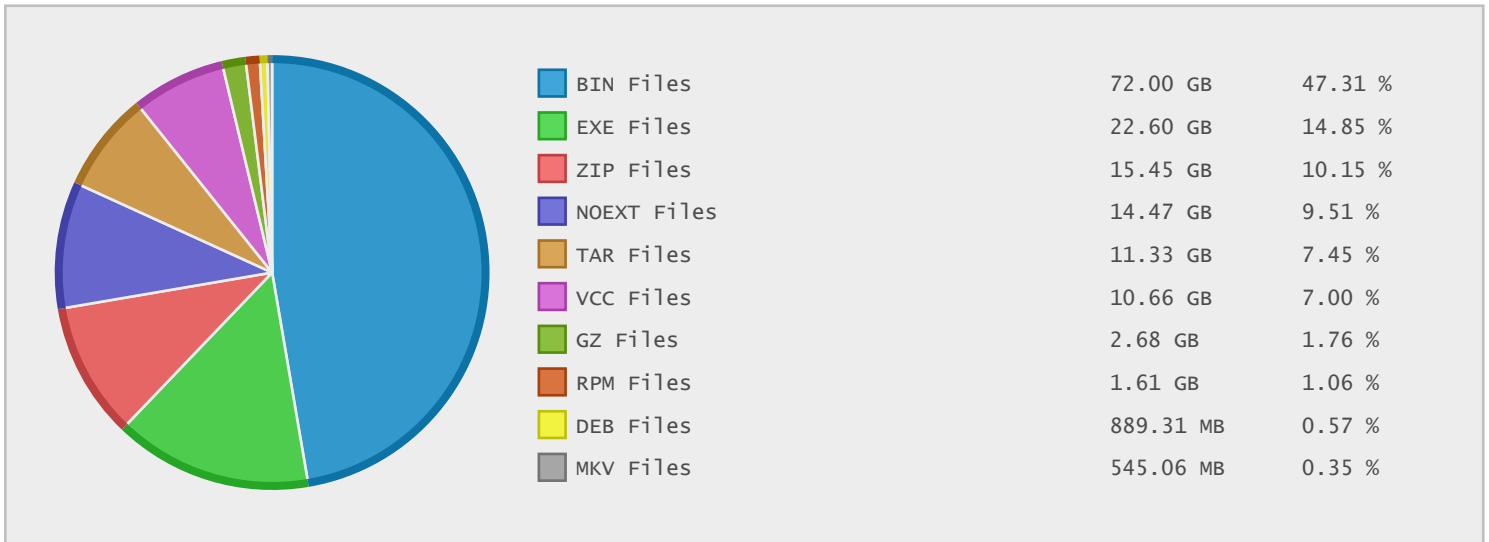

Top 10 File Categories Sorted By Disk Space

Last 12 Months Modified Disk Space History

Last 10 Years Modified Disk Space History

Last 10 Years Modified File Count History

Top 10 File Extensions Sorted By Disk Space