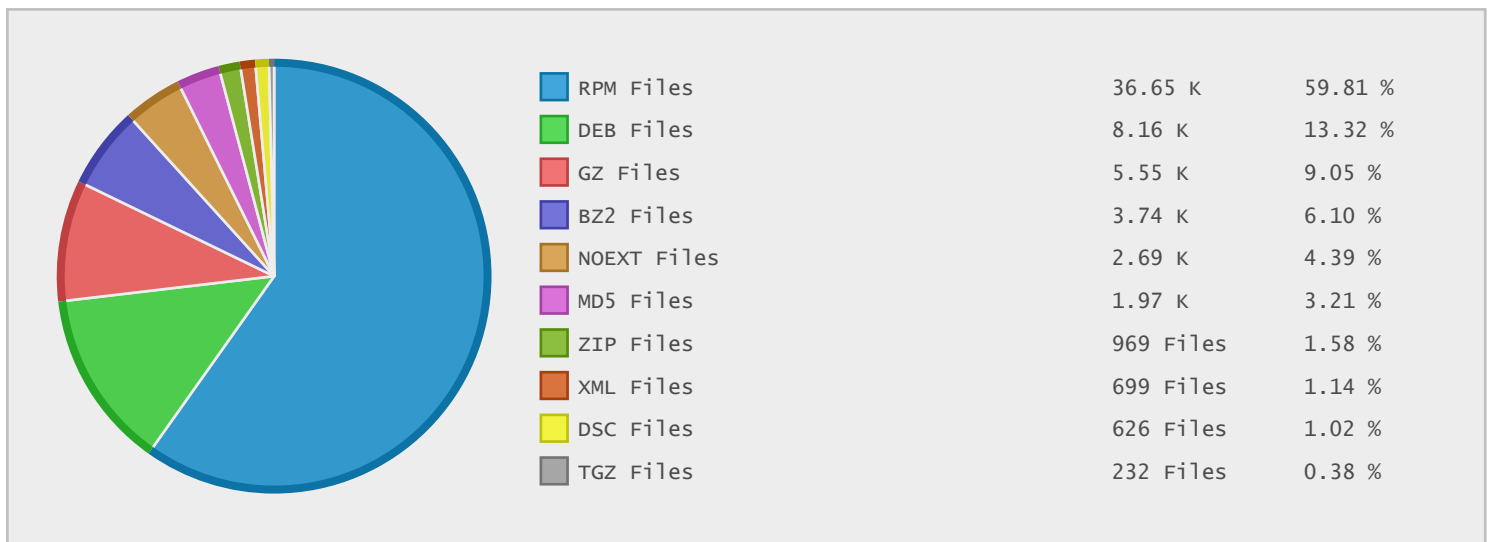

Top 10 File Extensions Sorted By Number of Files