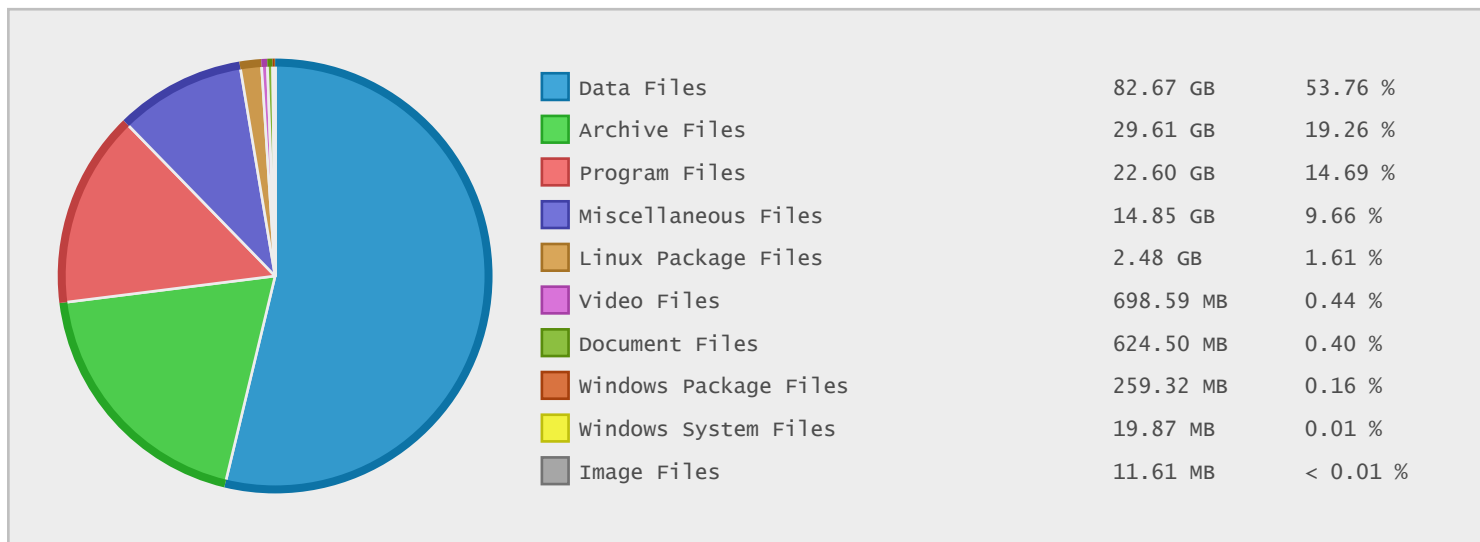

Axis Communications - FTP Site Statistics

Property	Value
FTP Server	ftp.axis.se
Description	Axis Communications
Country	Sweden
Scan Date	29/Aug/2015
Total Dirs	18,927
Total Files	38,058
Total Data	153.82 GB

Top 20 Directories Sorted by Disk Space

Name	Dirs	Files	Data	Data (%)
/	18927	38058	153.82 GB	100.00 %
/pub	9480	19201	78.69 GB	51.16 %
/pub/axis	9479	19201	78.69 GB	51.16 %
/pub/axis/software	9437	18777	75.13 GB	48.84 %
/pub_soft	9437	18777	75.13 GB	48.84 %
/pub/axis/software/MPQT	7362	12907	37.87 GB	24.62 %
/pub_soft/MPQT	7362	12907	37.87 GB	24.62 %
/pub/axis/software/cam_srv	936	2765	27.10 GB	17.62 %
/pub_soft/cam_srv	936	2765	27.10 GB	17.62 %
/pub/axis/software/cam_srv/Temp	40	186	7.74 GB	5.03 %
/pub_soft/cam_srv/Temp	40	186	7.74 GB	5.03 %
/pub/axis/software/GSE	7	14	7.35 GB	4.78 %
/pub_soft/GSE	7	14	7.35 GB	4.78 %
/pub/axis/software/cam_srv/Q8108-R	20	38	6.34 GB	4.12 %
/pub_soft/cam_srv/Q8108-R	20	38	6.34 GB	4.12 %
/pub/axis/software/GSE/PanAm_Presentat...	3	10	6.11 GB	3.97 %
/pub_soft/GSE/PanAm_Presentations_2013	3	10	6.11 GB	3.97 %
/pub/axis/software/cam_srv/Temp/AVC	12	42	5.40 GB	3.51 %
/pub_soft/cam_srv/Temp/AVC	12	42	5.40 GB	3.51 %
/pub/axis/software/cam_srv/Temp/AVC/Re...	9	32	5.33 GB	3.47 %

Top 10 File Categories Sorted By Disk Space