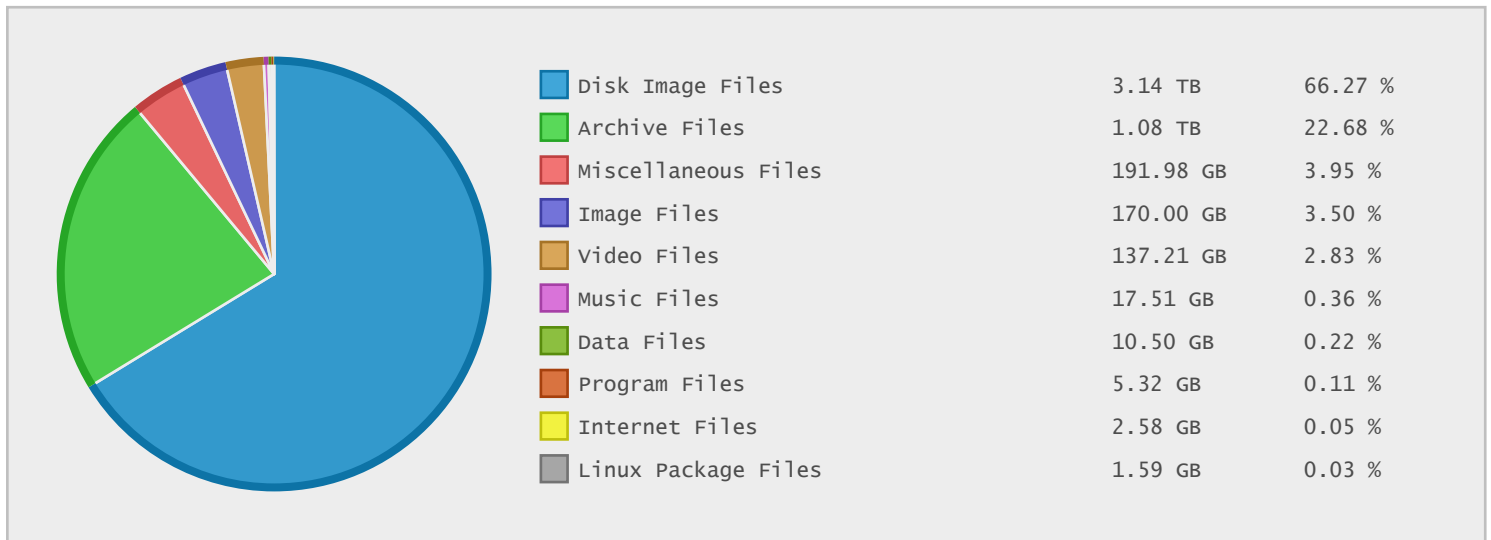

Umea University - FTP Site Statistics

Property	Value
FTP Server	ftp.acc.umu.se
Description	Umea University
Country	Sweden
Scan Date	11/Jun/2015
Total Dirs	55,800
Total Files	2,392,390
Total Data	4.74 TB

Top 20 Directories Sorted by Disk Space

Name	Dirs	Files	Data	Data (%)
/	55800	2392390	4.74 TB	100.00 %
/cdimage	7912	162126	3.68 TB	77.59 %
/cdimage/archive	7014	156578	3.47 TB	73.04 %
/mirror	46906	2229481	1.00 TB	21.16 %
/mirror/turnkeylinux	1154	5770	569.05 GB	11.71 %
/mirror/turnkeylinux/images	8	5765	569.05 GB	11.71 %
/cdimage/archive/6.0.10	170	3951	383.82 GB	7.90 %
/cdimage/archive/5.0.10	102	2263	297.33 GB	6.12 %
/cdimage/archive/7.8.0	148	4982	293.34 GB	6.04 %
/cdimage/weekly-builds	150	4493	172.59 GB	3.55 %
/cdimage/archive/jessie_di_beta_2	137	4480	170.63 GB	3.51 %
/cdimage/archive/jessie_di_rc1	110	4235	170.04 GB	3.50 %
/cdimage/archive/jessie_di_rc2	137	4730	169.73 GB	3.49 %
/cdimage/archive/jessie_di_rc3	110	4337	169.58 GB	3.49 %
/cdimage/archive/jessie_di_beta_1	96	3511	159.16 GB	3.28 %
/cdimage/archive/jessie_di_alpha_1	119	3477	158.29 GB	3.26 %
/cdimage/archive/8.0.0	127	4036	153.01 GB	3.15 %
/cdimage/archive/3.0_r6	113	159	149.15 GB	3.07 %
/mirror/media	41	331	138.45 GB	2.85 %
/mirror/turnkeylinux/images/ovf	0	808	101.03 GB	2.08 %

Top 10 File Categories Sorted By Disk Space