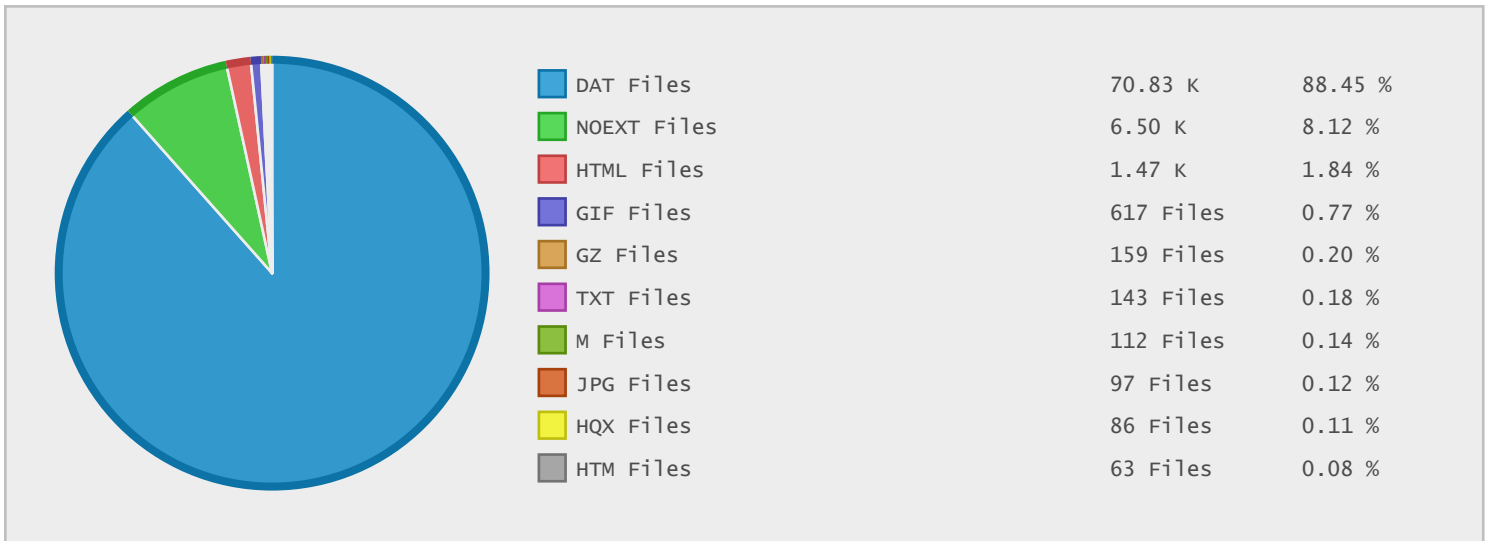

Top 10 File Extensions Sorted By Number of Files