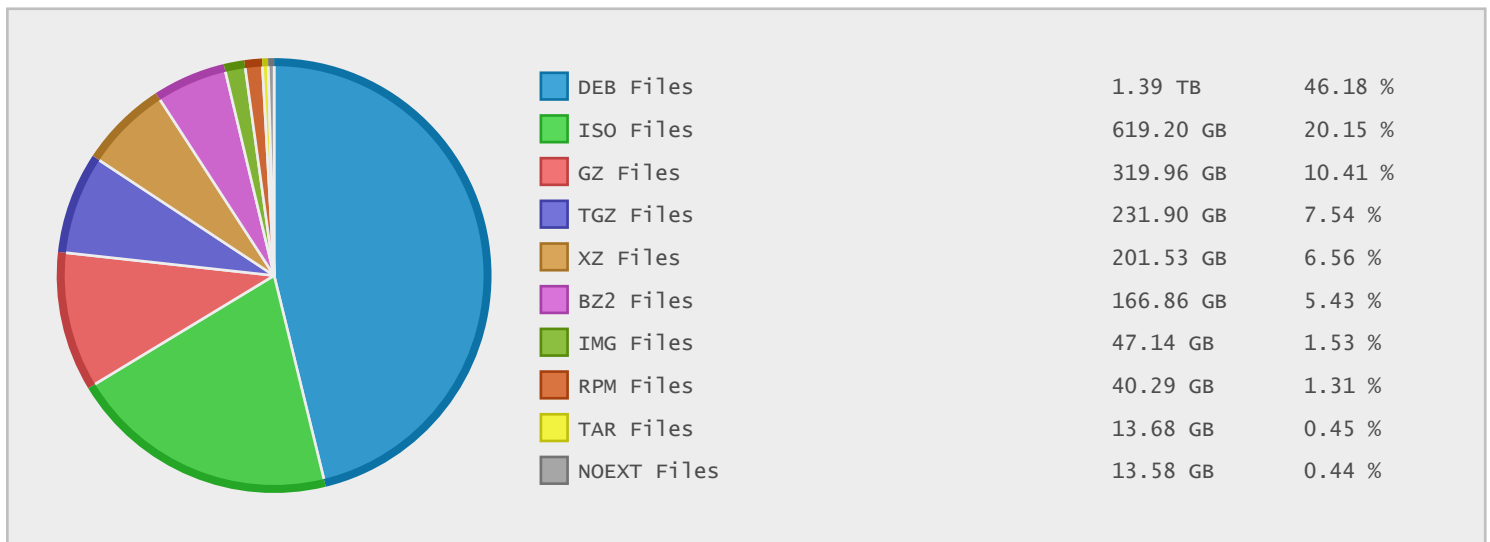

Top 10 File Categories Sorted By Disk Space

Last 12 Months Modified Disk Space History

Last 10 Years Modified Disk Space History

Last 10 Years Modified File Count History

Top 10 File Extensions Sorted By Disk Space

Top 10 File Extensions Sorted By Number of Files

Linköping University - FTP Site Statistics

Property	Value
FTP Server	mirror.nsc.liu.se
Description	Linköping University
Country	Sweden
Scan Date	26/Mar/2015
Total Dirs	70,450
Total Files	1,589,588
Total Data	2.71 TB