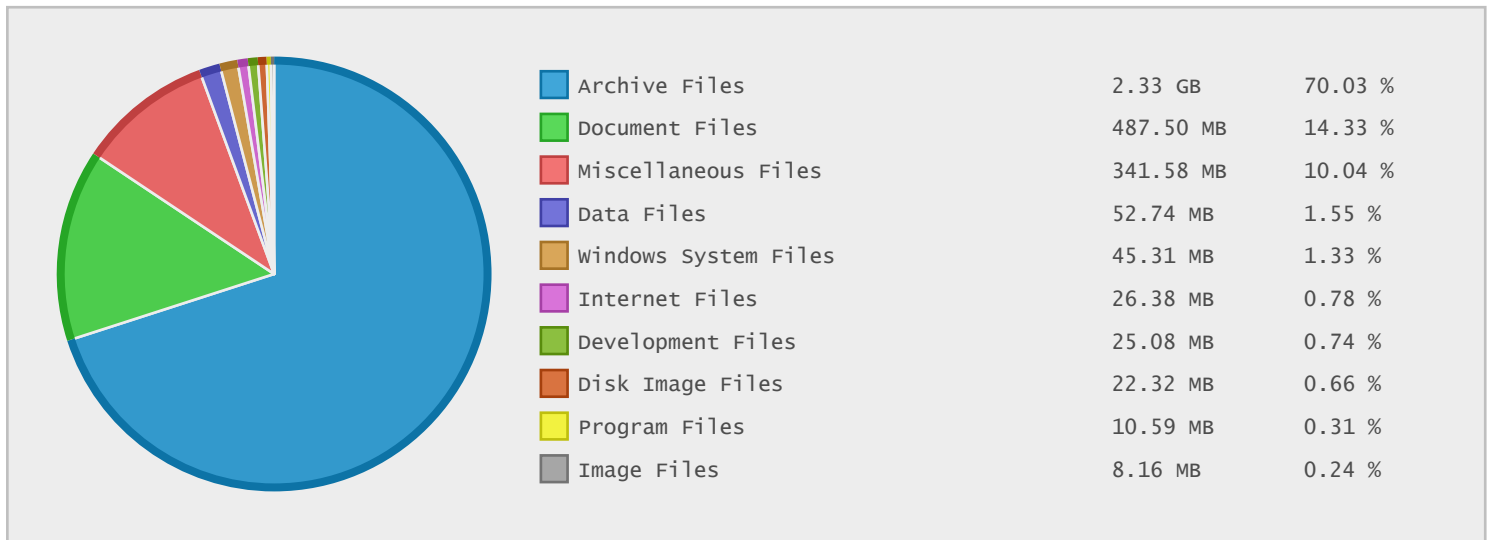

Uppsala University - FTP Site Statistics

Property	Value
FTP Server	ftp.update.uu.se
Description	Uppsala University
Country	Sweden
Scan Date	01/Nov/2015
Total Dirs	1,192
Total Files	27,128
Total Data	3.33 GB

Top 20 Directories Sorted by Disk Space

Name	Dirs	Files	Data	Data (%)
/	1192	27128	3.33 GB	100.00 %
/pub	1185	27126	3.33 GB	> 99.99 %
/pub/vax	0	2	2.17 GB	64.94 %
/pub/rainbow	104	1014	428.44 MB	12.55 %
/pub/rainbow/doc	1	39	399.53 MB	11.70 %
/pub/rainbow/doc/rainbow-docs	0	10	398.74 MB	11.68 %
/pub/pdp11	770	20603	309.12 MB	9.05 %
/pub/comics	75	820	275.50 MB	8.07 %
/pub/comics/disney	74	820	275.50 MB	8.07 %
/pub/pdp11/rsx	527	14989	186.00 MB	5.45 %
/pub/pdp11/rsx/decus	243	6872	87.98 MB	2.58 %
/pub/comics/disney/inducks-1999-06-22	16	205	65.71 MB	1.92 %
/pub/pdp11/doc	1	17	65.34 MB	1.91 %
/pub/lisbeth	3	44	64.53 MB	1.89 %
/pub/comics/disney/inducks-1999-03-10	16	203	61.36 MB	1.80 %
/pub/comics/disney/index.9710	19	182	59.99 MB	1.76 %
/pub/pdp8	118	1763	58.06 MB	1.70 %
/pub/comics/disney/index.1998-05	17	160	56.21 MB	1.65 %
/pub/pdp8/pdp-8	107	1489	48.85 MB	1.43 %
/pub/pdp11/rt	230	5458	41.51 MB	1.22 %

Top 10 File Categories Sorted By Disk Space