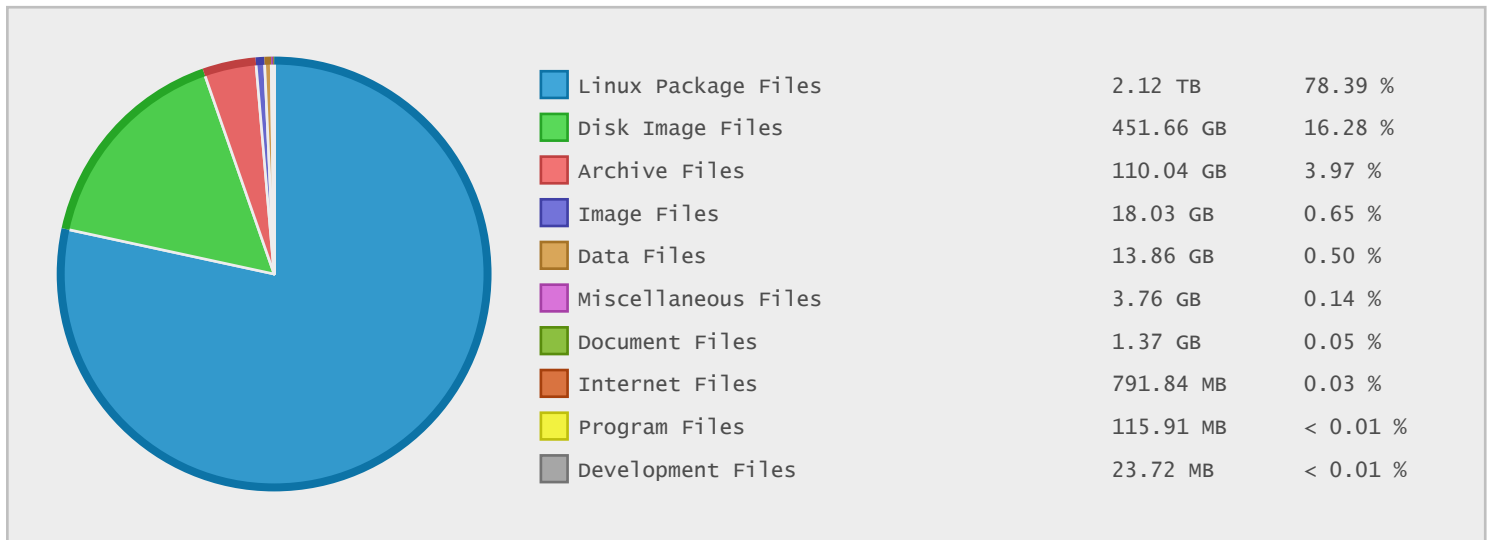

Linköping University - FTP Site Statistics

Property	Value
FTP Server	mirror.nsc.liu.se
Description	Linköping University
Country	Sweden
Scan Date	26/Mar/2015
Total Dirs	70,450
Total Files	1,589,588
Total Data	2.71 TB

Top 20 Directories Sorted by Disk Space

Name	Dirs	Files	Data	Data (%)
/	70450	1589588	2.71 TB	100.00 %
/centos-store	8505	742548	1.40 TB	51.50 %
/centos-debuginfo	28	25886	650.61 GB	23.45 %
/nordugrid-packages	54117	331778	348.61 GB	12.57 %
/centos-debuginfo/5	4	11499	323.21 GB	11.65 %
/nordugrid-packages/nordugrid-arc	14990	84909	256.88 GB	9.26 %
/nordugrid-packages/nordugrid-arc/releases	10207	57090	191.65 GB	6.91 %
/centos-debuginfo/5/i386	1	6002	180.27 GB	6.50 %
/centos-debuginfo/6	4	7382	157.39 GB	5.67 %
/centos-debuginfo/5/x86_64	1	5497	142.94 GB	5.15 %
/centos-debuginfo/4	7	4153	137.19 GB	4.95 %
/fedora-epel	502	215674	135.14 GB	4.87 %
/centos-store/6.4	103	49031	112.48 GB	4.05 %
/nordugrid-repos	7054	223980	108.70 GB	3.92 %
/centos	238	49719	102.56 GB	3.70 %
/centos-debuginfo/4/i386	2	2215	88.31 GB	3.18 %
/centos-store/6.3	91	39439	88.27 GB	3.18 %
/centos-debuginfo/6/x86_64	1	3826	80.27 GB	2.89 %
/centos-debuginfo/6/i386	1	3552	77.09 GB	2.78 %
/centos-store/6.4/updates	11	29328	64.29 GB	2.32 %

Top 10 File Categories Sorted By Disk Space