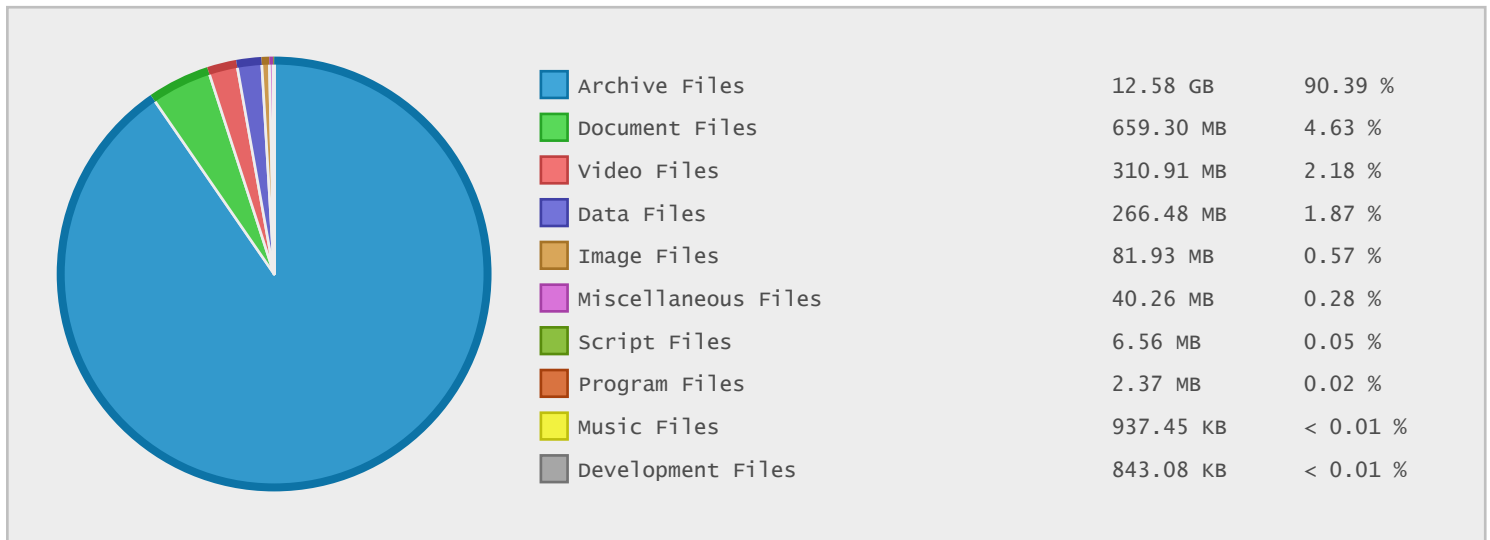

University Of Orebro - FTP Site Statistics

Property	Value
FTP Server	aass.oru.se
Description	University Of Orebro
Country	Sweden
Scan Date	04/Jan/2015
Total Dirs	109
Total Files	1,197
Total Data	13.92 GB

Top 20 Directories Sorted by Disk Space

Name	Dirs	Files	Data	Data (%)
/	109	1197	13.92 GB	100.00 %
/pub	102	1175	13.92 GB	99.98 %
/pub/han	1	9	11.15 GB	80.13 %
/pub/han/datasets	0	9	11.15 GB	80.13 %
/pub/fpa	5	282	1.52 GB	10.90 %
/pub/tdt	6	114	332.53 MB	2.33 %
/pub/ali	17	159	318.31 MB	2.23 %
/pub/asaffio	11	355	222.07 MB	1.56 %
/pub/ali/Repository	11	71	195.98 MB	1.38 %
/pub/asaffio/robot	0	252	134.46 MB	0.94 %
/pub/tdt/QRIO	0	10	111.75 MB	0.78 %
/pub/rlh	0	4	99.05 MB	0.69 %
/pub/tdt/TSOOL	0	4	94.45 MB	0.66 %
/pub/asaffio/lab	0	40	45.90 MB	0.32 %
/pub/mco	1	6	42.38 MB	0.30 %
/pub/jrd	1	8	40.76 MB	0.29 %
/pub/ali/Repository/Trincavelli	1	14	40.38 MB	0.28 %
/pub/mb1	0	1	36.00 MB	0.25 %
/pub/ali/Repository/robocup09	0	10	32.29 MB	0.23 %
/pub/pba	0	27	32.13 MB	0.23 %

Top 10 File Categories Sorted By Disk Space