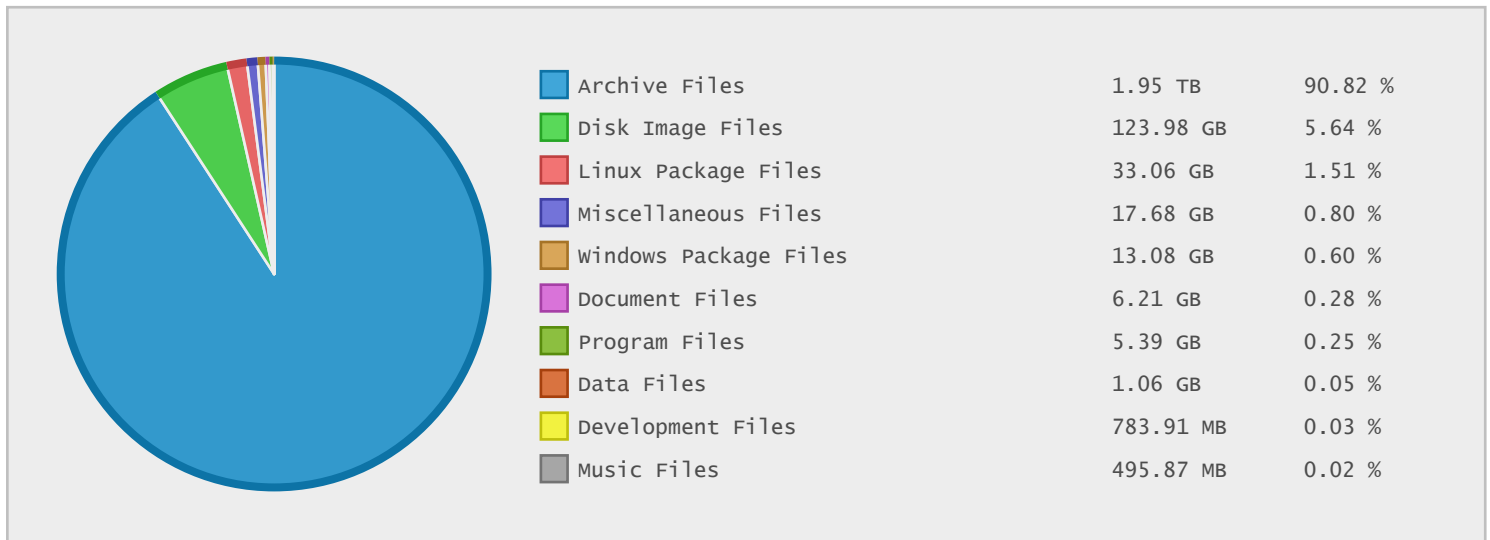

Stockholm Royal Institute Of Technology - FTP Site Statistics

Property	Value
FTP Server	ftp.stacken.kth.se
Description	Stockholm Royal Institute Of Technology
Country	Sweden
Scan Date	11/Jun/2015
Total Dirs	42,247
Total Files	1,302,461
Total Data	2.15 TB

Top 20 Directories Sorted by Disk Space

Name	Dirs	Files	Data	Data (%)
/	42247	1302461	2.15 TB	100.00 %
/pub	42225	1302455	2.15 TB	> 99.99 %
/pub/OpenBSD	1861	1184834	1.94 TB	90.27 %
/pub/OpenBSD/5.6	36	73598	154.43 GB	7.03 %
/pub/OpenBSD/5.4	40	77986	153.82 GB	7.00 %
/pub/OpenBSD/snapshots	36	62223	153.24 GB	6.97 %
/pub/OpenBSD/5.5	41	76885	153.06 GB	6.96 %
/pub/OpenBSD/5.7	31	63158	152.49 GB	6.94 %
/pub/OpenBSD/5.6/packages	13	73113	147.87 GB	6.73 %
/pub/OpenBSD/5.4/packages	14	77458	147.05 GB	6.69 %
/pub/OpenBSD/snapshots/packages	13	61798	146.80 GB	6.68 %
/pub/OpenBSD/5.7/packages	11	62732	145.72 GB	6.63 %
/pub/OpenBSD/5.5/packages	14	76301	145.51 GB	6.62 %
/pub/OpenBSD/5.3	38	69299	136.80 GB	6.22 %
/pub/OpenBSD/5.3/packages	14	68812	130.78 GB	5.95 %
/pub/OpenBSD/5.2	37	69375	123.67 GB	5.63 %
/pub/OpenBSD/5.1	38	66423	121.18 GB	5.51 %
/pub/OpenBSD/5.2/packages	13	68889	117.32 GB	5.34 %
/pub/OpenBSD/5.1/packages	12	65926	114.81 GB	5.22 %
/pub/OpenBSD/5.0	37	62565	106.92 GB	4.87 %

Top 10 File Categories Sorted By Disk Space