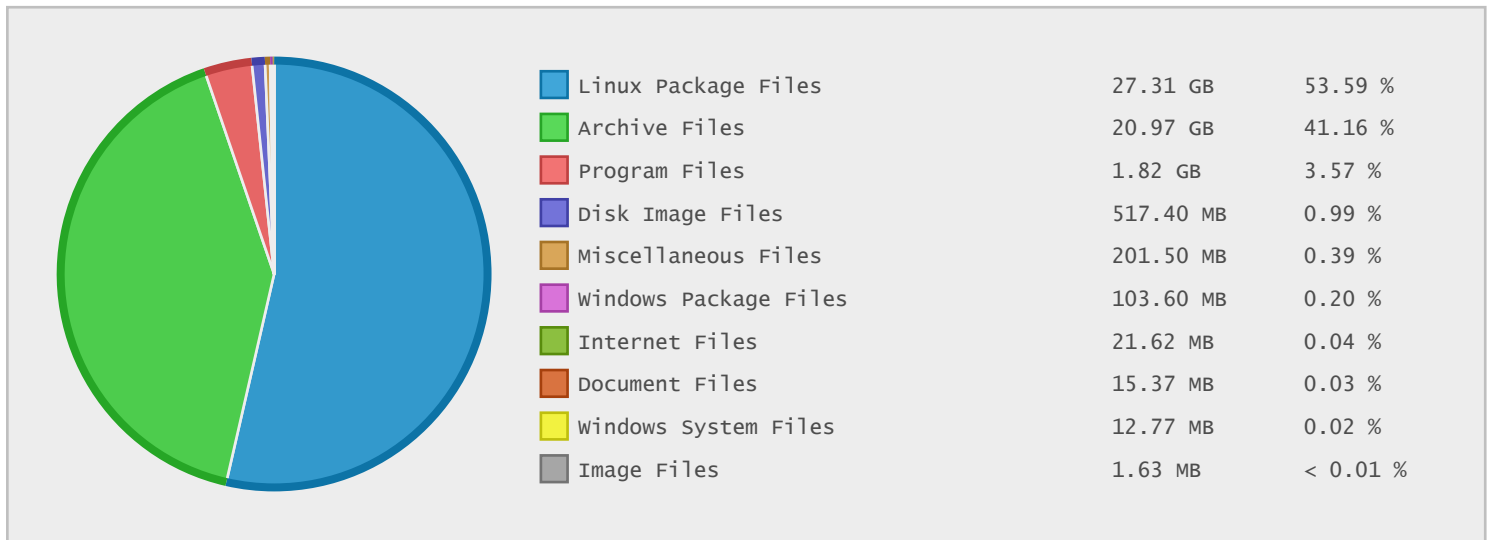

PostgreSQL Project Archive - FTP Site Statistics

Property	Value
FTP Server	ftp-archives.postgresql.org
Description	PostgreSQL Project Archive
Country	Sweden
Scan Date	13/Jan/2015
Total Dirs	7,149
Total Files	42,551
Total Data	50.96 GB

Top 20 Directories Sorted by Disk Space

Name	Dirs	Files	Data	Data (%)
/	7149	42551	50.96 GB	100.00 %
/pub	7148	42551	50.96 GB	100.00 %
/pub/binary	2454	6754	19.99 GB	39.23 %
/pub/repos	1450	29089	15.67 GB	30.74 %
/pub/repos/yum	335	16551	10.32 GB	20.24 %
/pub/source	246	2330	7.81 GB	15.33 %
/pub/repos/apt	1113	12538	5.35 GB	10.50 %
/pub/repos/apt/pool	116	9310	5.33 GB	10.45 %
/pub/repos/apt/pool/main	88	8307	5.17 GB	10.15 %
/pub/repos/apt/pool/main/p	47	6747	4.99 GB	9.80 %
/pub/projects	2451	3066	3.60 GB	7.06 %
/pub/projects/pgFoundry	2226	2375	3.29 GB	6.46 %
/pub/repos/yum/9.0	106	3844	2.69 GB	5.28 %
/pub/repos/yum/8.4	90	4353	2.66 GB	5.22 %
/pub/pgadmin3	368	885	2.29 GB	4.50 %
/pub/pgadmin3/release	366	881	2.29 GB	4.49 %
/pub/repos/yum/9.2	58	3777	2.10 GB	4.12 %
/pub/repos/yum/8.4/fedora	64	2747	1.78 GB	3.49 %
/pub/repos/yum/9.0/fedora	80	1971	1.50 GB	2.94 %
/pub/repos/yum/9.1	34	2421	1.43 GB	2.81 %

Top 10 File Categories Sorted By Disk Space