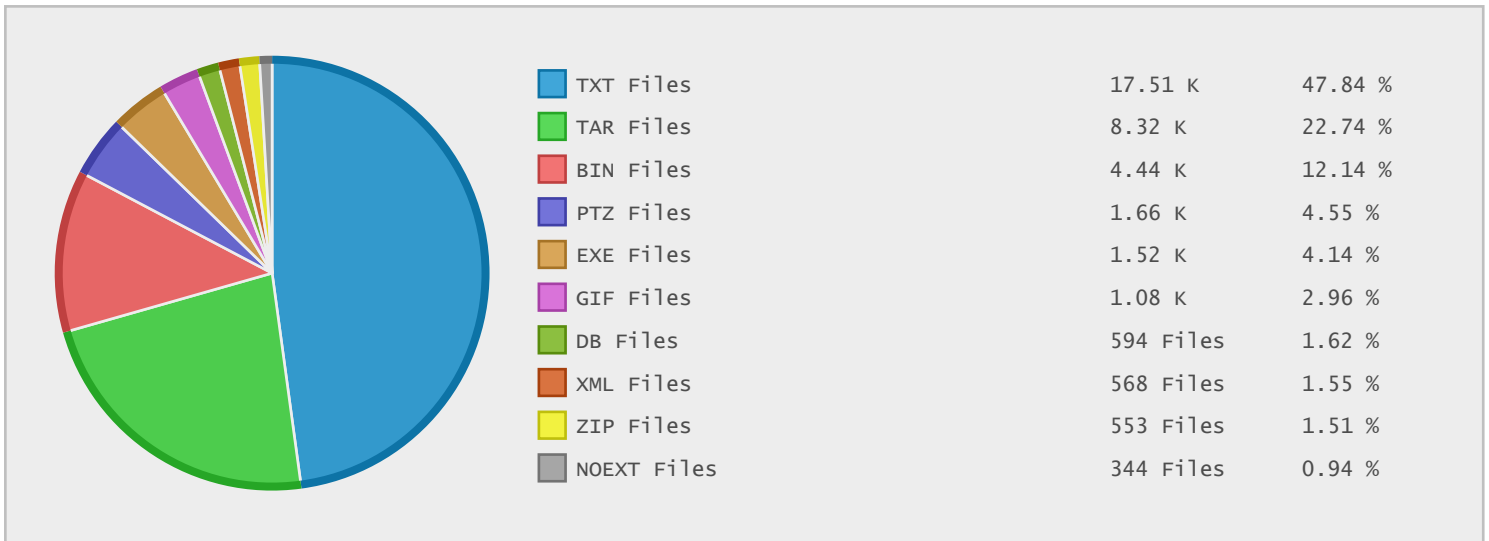

Top 10 File Extensions Sorted By Number of Files