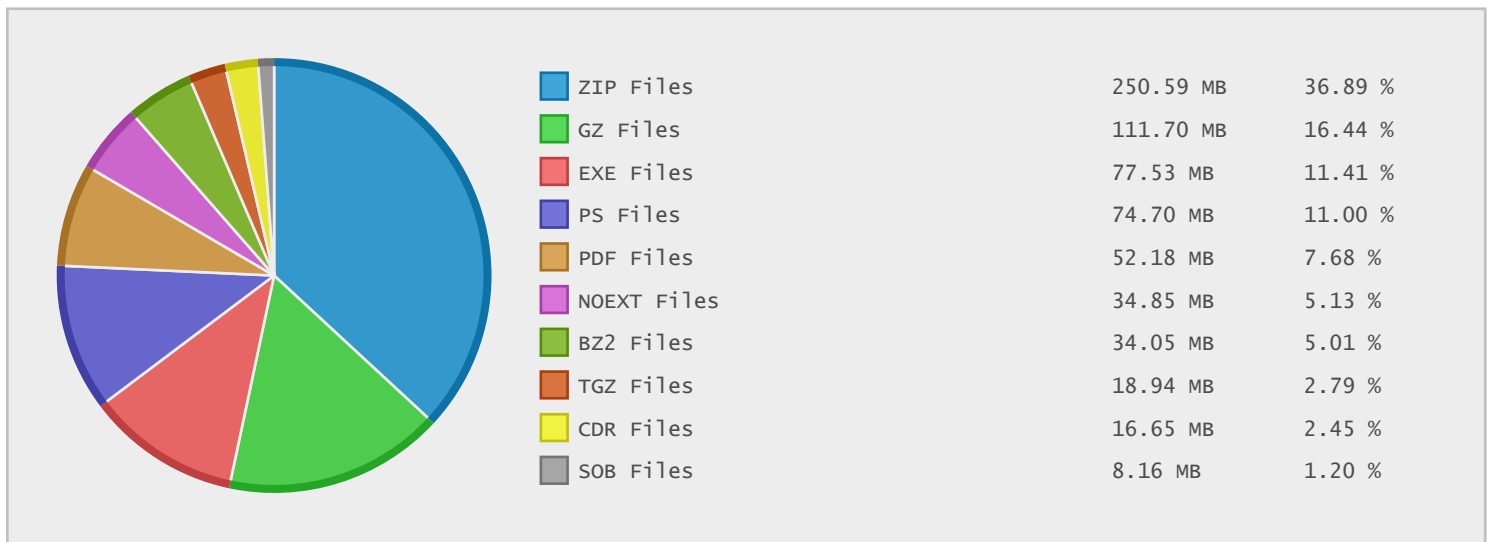

Top 10 File Categories Sorted By Disk Space

Last 12 Months Modified Disk Space History

Last 10 Years Modified Disk Space History

Last 10 Years Modified File Count History

Top 10 File Extensions Sorted By Disk Space