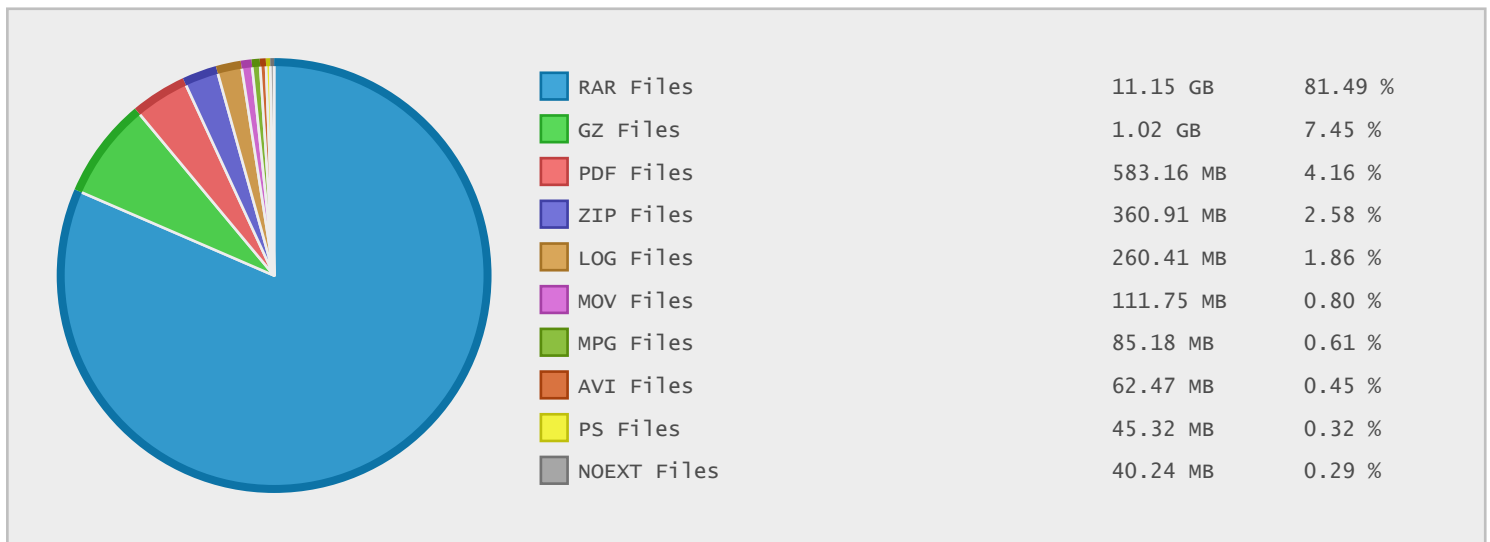

Top 10 File Categories Sorted By Disk Space

Last 12 Months Modified Disk Space History

Last 10 Years Modified Disk Space History

Last 10 Years Modified File Count History

Top 10 File Extensions Sorted By Disk Space