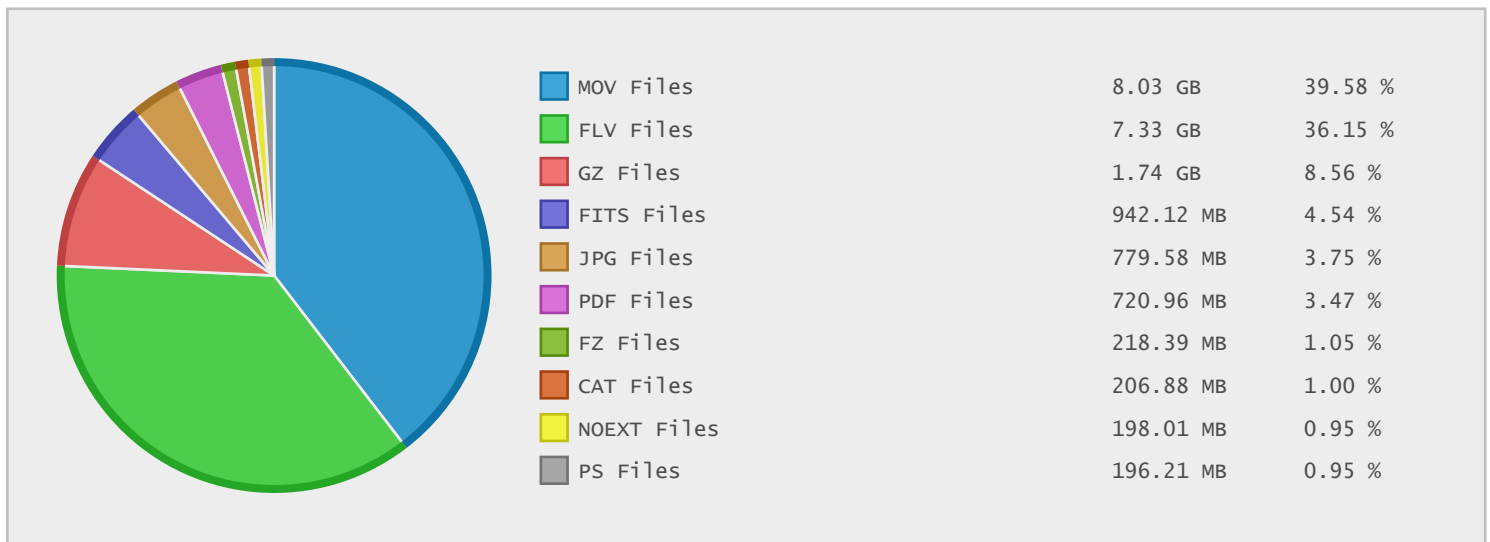

Top 10 File Categories Sorted By Disk Space

Last 12 Months Modified Disk Space History

Last 10 Years Modified Disk Space History

Last 10 Years Modified File Count History

Top 10 File Extensions Sorted By Disk Space