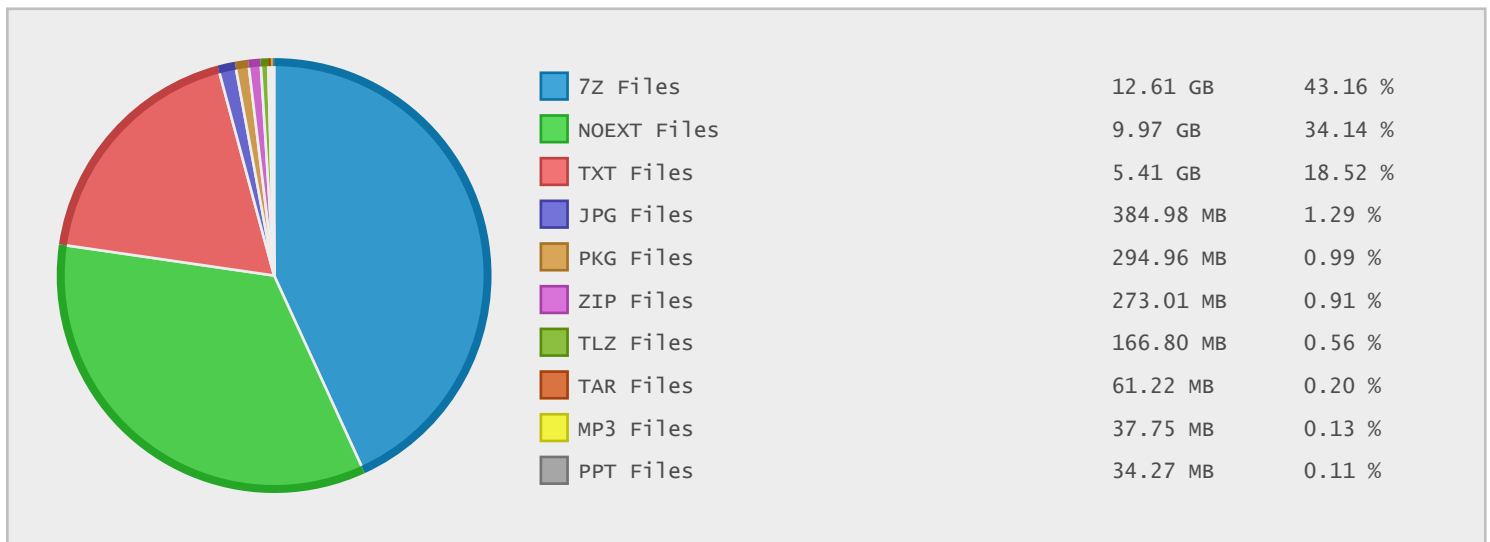

Top 10 File Categories Sorted By Disk Space

Last 12 Months Modified Disk Space History

Last 10 Years Modified Disk Space History

Last 10 Years Modified File Count History

Top 10 File Extensions Sorted By Disk Space