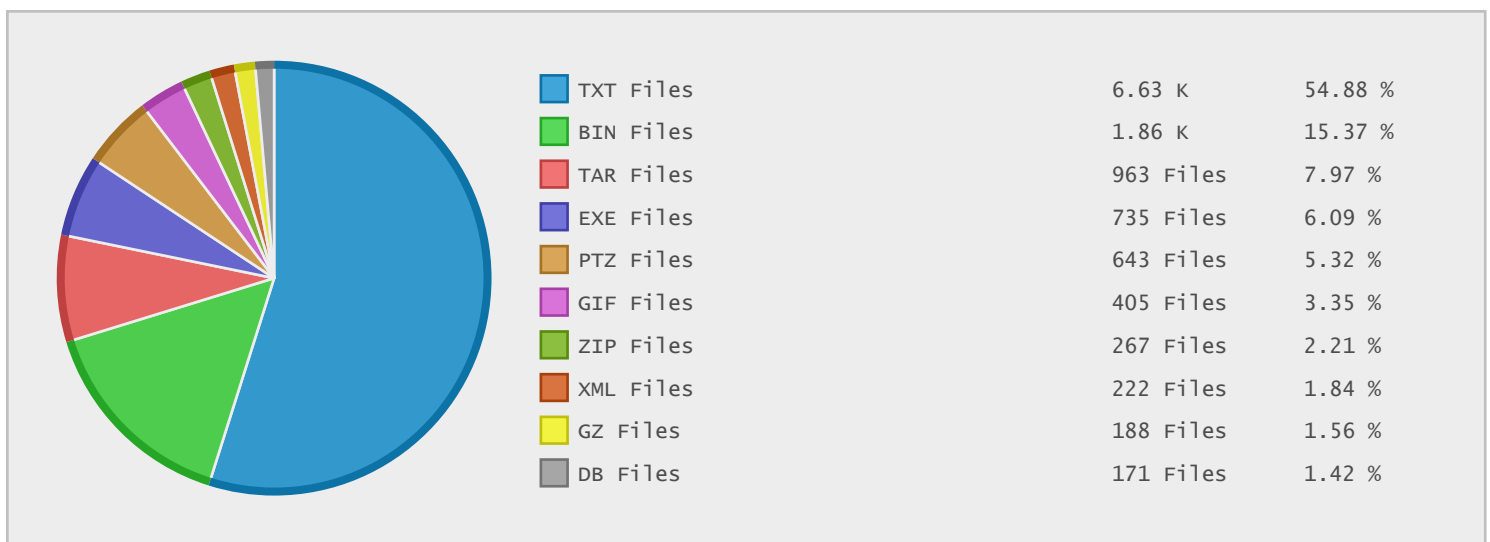

Top 10 File Extensions Sorted By Number of Files