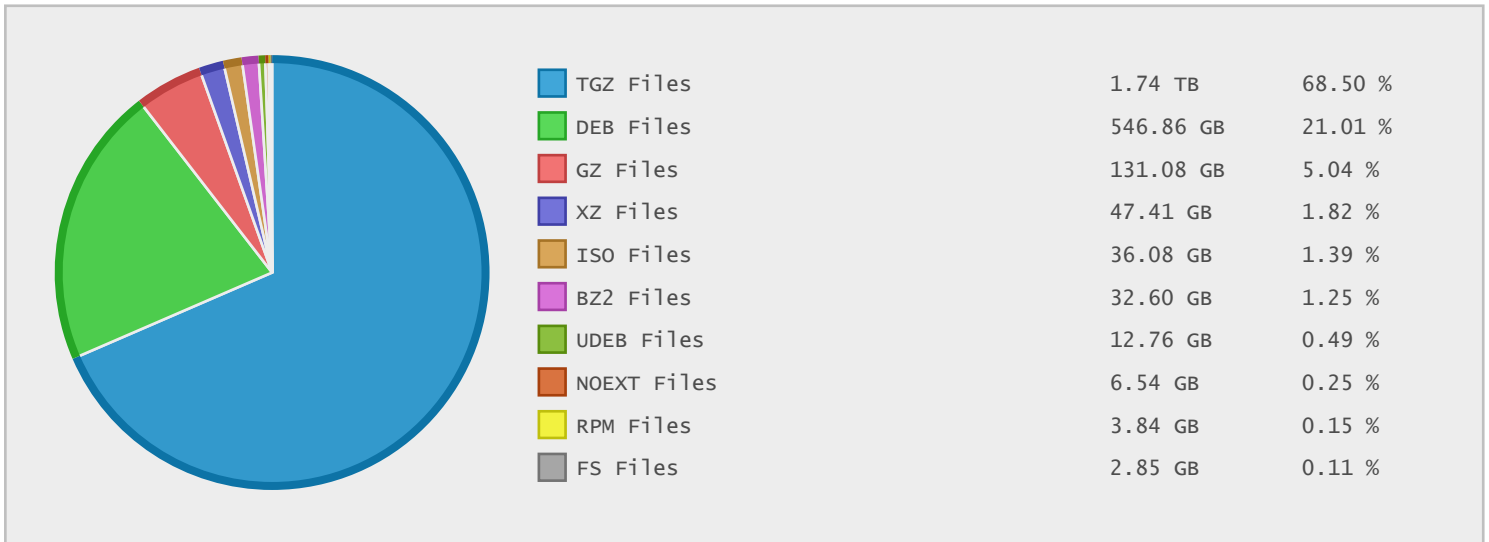

Top 10 File Categories Sorted By Disk Space

Last 12 Months Modified Disk Space History

Last 10 Years Modified Disk Space History

Last 10 Years Modified File Count History

Top 10 File Extensions Sorted By Disk Space