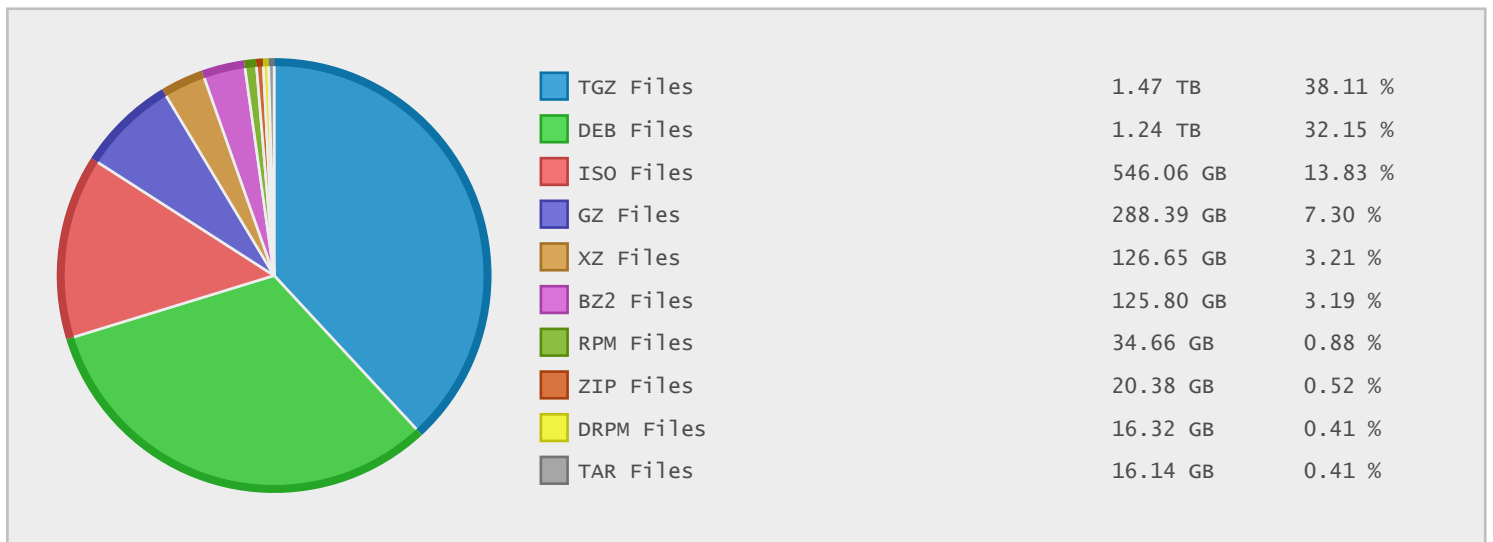

Top 10 File Categories Sorted By Disk Space

Last 12 Months Modified Disk Space History

Last 10 Years Modified Disk Space History

Last 10 Years Modified File Count History

Top 10 File Extensions Sorted By Disk Space

Top 10 File Extensions Sorted By Number of Files

AVAILO Networks - FTP Site Statistics

Property	Value
FTP Server	ftp.availo.se
Description	AVAILO Networks
Country	Sweden
Scan Date	02/Jun/2014
Total Dirs	174,357
Total Files	2,968,935
Total Data	3.09 TB