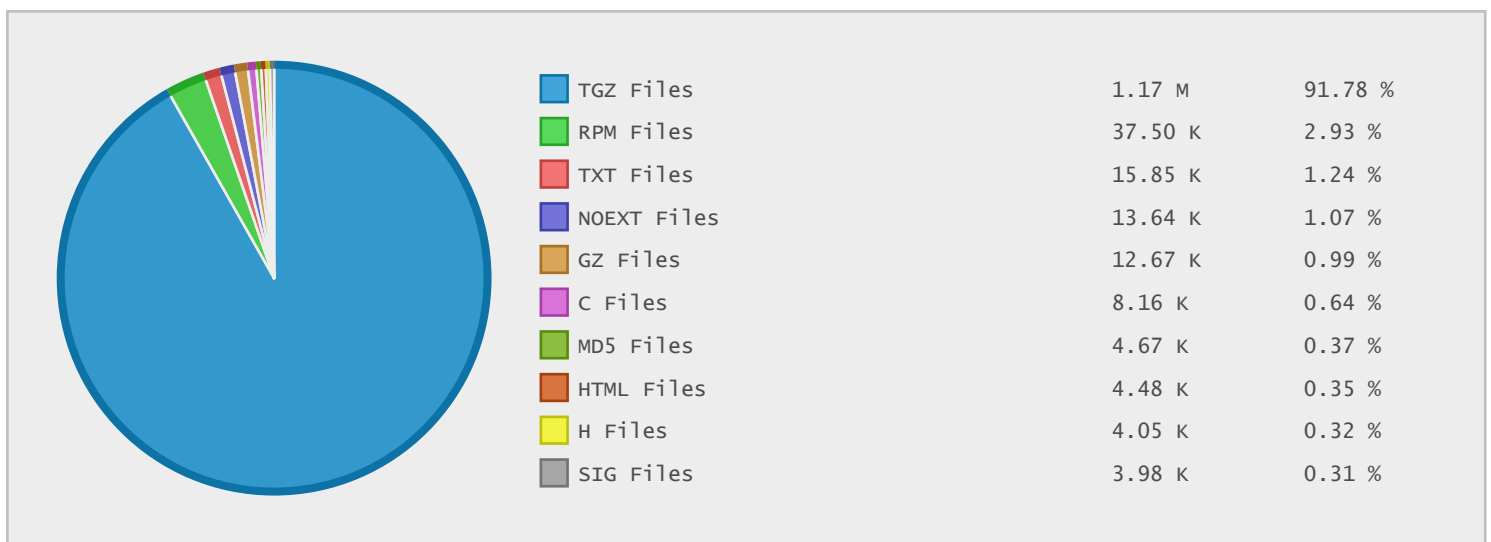

Top 10 File Extensions Sorted By Number of Files