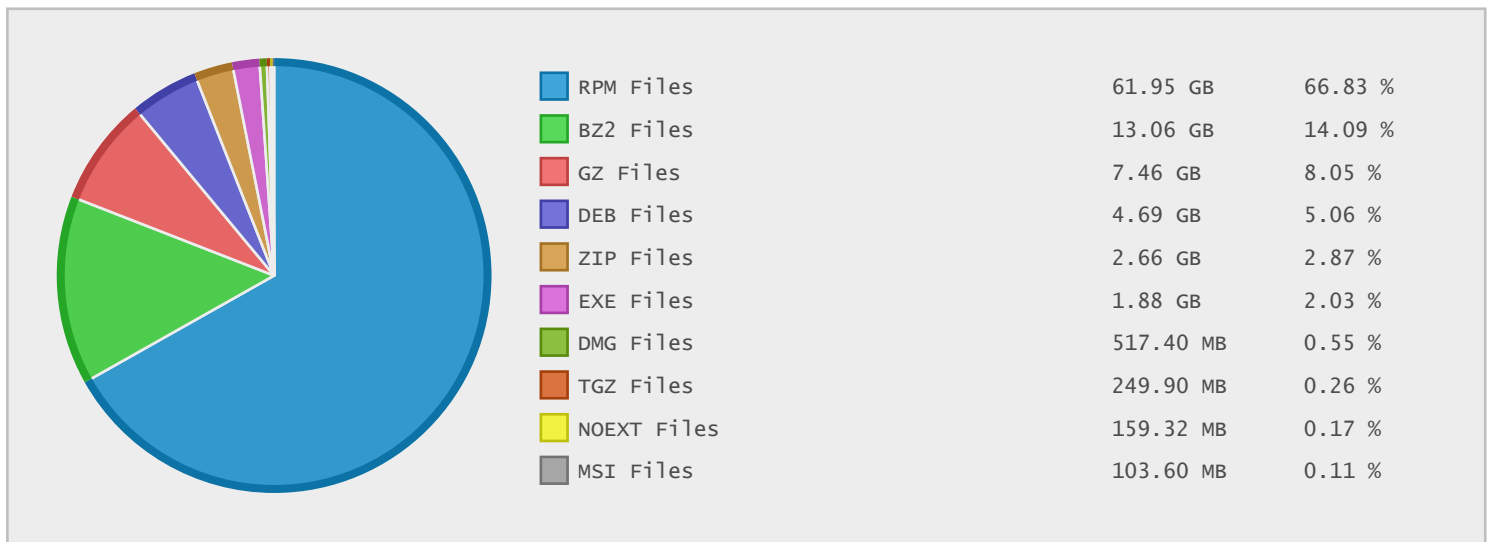

Top 10 File Categories Sorted By Disk Space

Last 12 Months Modified Disk Space History

Last 10 Years Modified Disk Space History

Last 10 Years Modified File Count History

Top 10 File Extensions Sorted By Disk Space