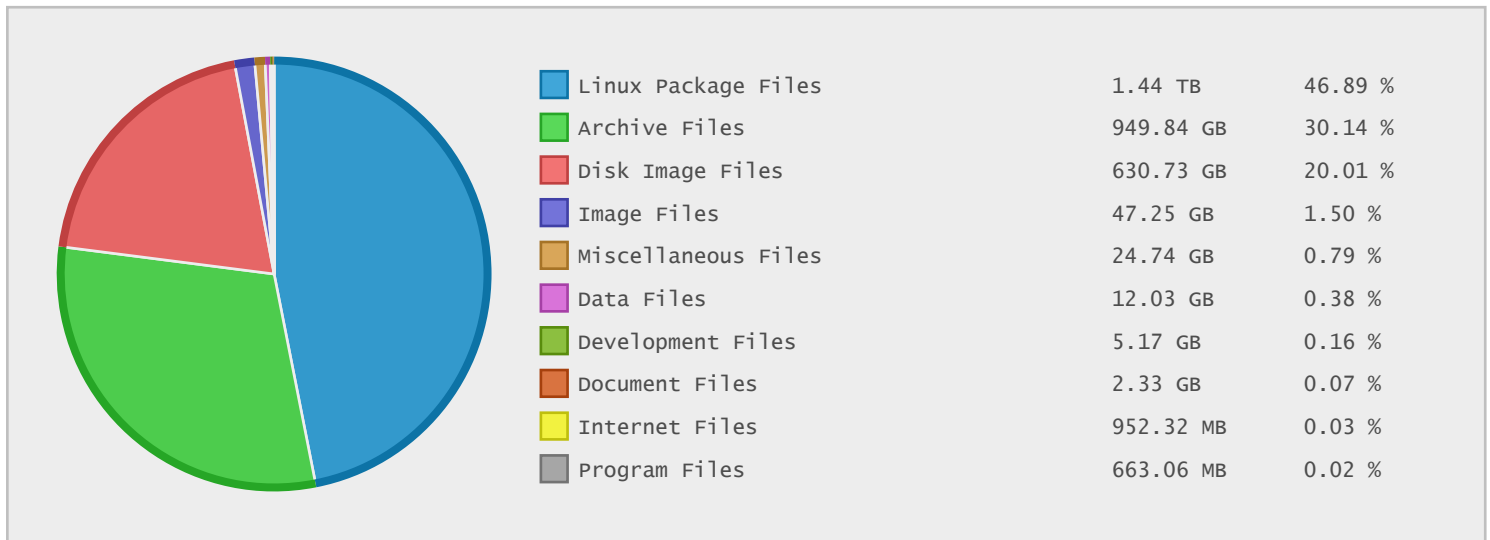

AVAILO Networks - FTP Site Statistics

Property	Value
FTP Server	ftp.port80.se
Description	AVAILO Networks
Country	Sweden
Scan Date	07/Mar/2015
Total Dirs	168,874
Total Files	3,065,108
Total Data	3.08 TB

Top 20 Directories Sorted by Disk Space

Name	Dirs	Files	Data	Data (%)
/	168874	3065108	3.08 TB	100.00 %
/debian	30352	1072602	1.01 TB	32.72 %
/debian/pool	25028	1015023	0.97 TB	31.62 %
/debian/pool/main	24364	1005158	0.94 TB	30.59 %
/pub	93491	1359079	921.43 GB	29.23 %
/ubuntu	44487	599949	778.73 GB	24.70 %
/ubuntu/pool	40544	576895	728.24 GB	23.10 %
/ubuntu/pool/universe	32050	394393	415.04 GB	13.17 %
/debian-cd	208	5659	326.89 GB	10.37 %
/debian-cd/7.8.0	148	4850	293.34 GB	9.30 %
/ubuntu/pool/main	7142	172615	264.90 GB	8.40 %
/pub/FreeBSD	3738	86768	245.98 GB	7.80 %
/pub/NetBSD	66971	432453	204.20 GB	6.48 %
/pub/NetBSD/images	13	1213	124.09 GB	3.94 %
/pub/pkgsrc	2489	129667	121.96 GB	3.87 %
/pub/pkgsrc/packages	2487	129667	121.96 GB	3.87 %
/pub/pkgsrc/packages/NetBSD	2486	129667	121.96 GB	3.87 %
/pub/linux	5015	188674	117.76 GB	3.74 %
/pub/FreeBSD/snapshots	125	859	112.66 GB	3.57 %
/pub/FreeBSD/releases	167	1763	107.63 GB	3.41 %

Top 10 File Categories Sorted By Disk Space