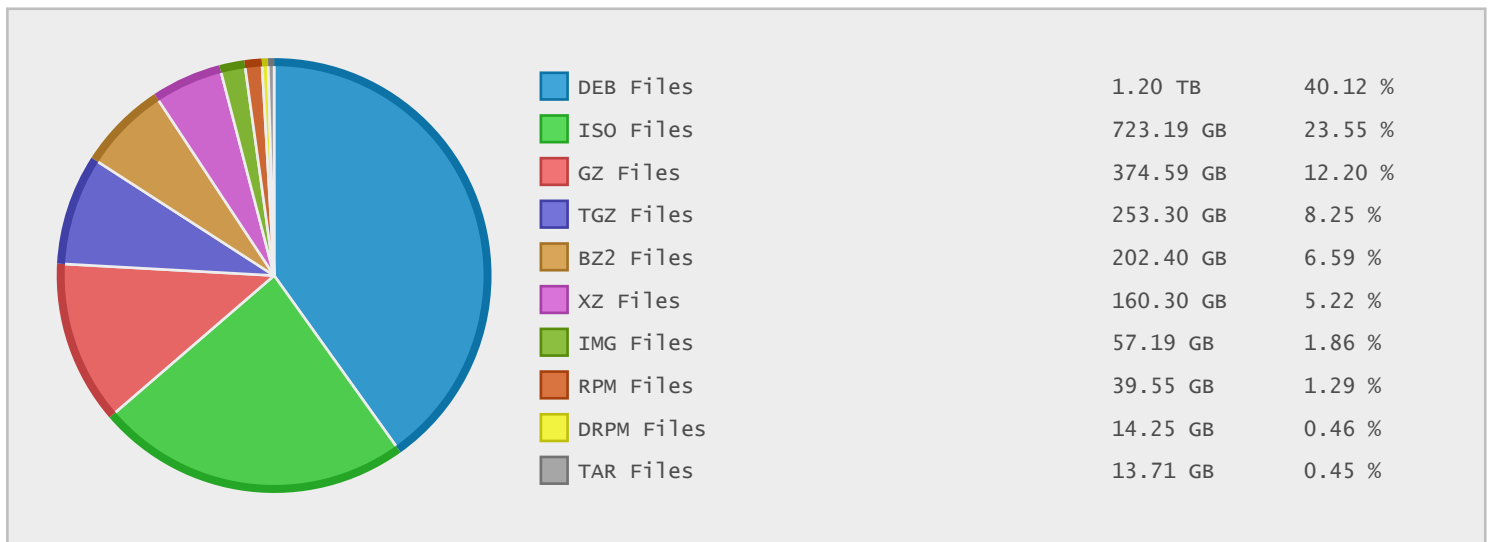

Top 10 File Categories Sorted By Disk Space

Last 12 Months Modified Disk Space History

Last 10 Years Modified Disk Space History

Last 10 Years Modified File Count History

Top 10 File Extensions Sorted By Disk Space

Top 10 File Extensions Sorted By Number of Files

AVAILO Networks - FTP Site Statistics

Property	Value
FTP Server	ftp.port80.se
Description	AVAILO Networks
Country	Sweden
Scan Date	07/Mar/2015
Total Dirs	168,874
Total Files	3,065,108
Total Data	3.08 TB