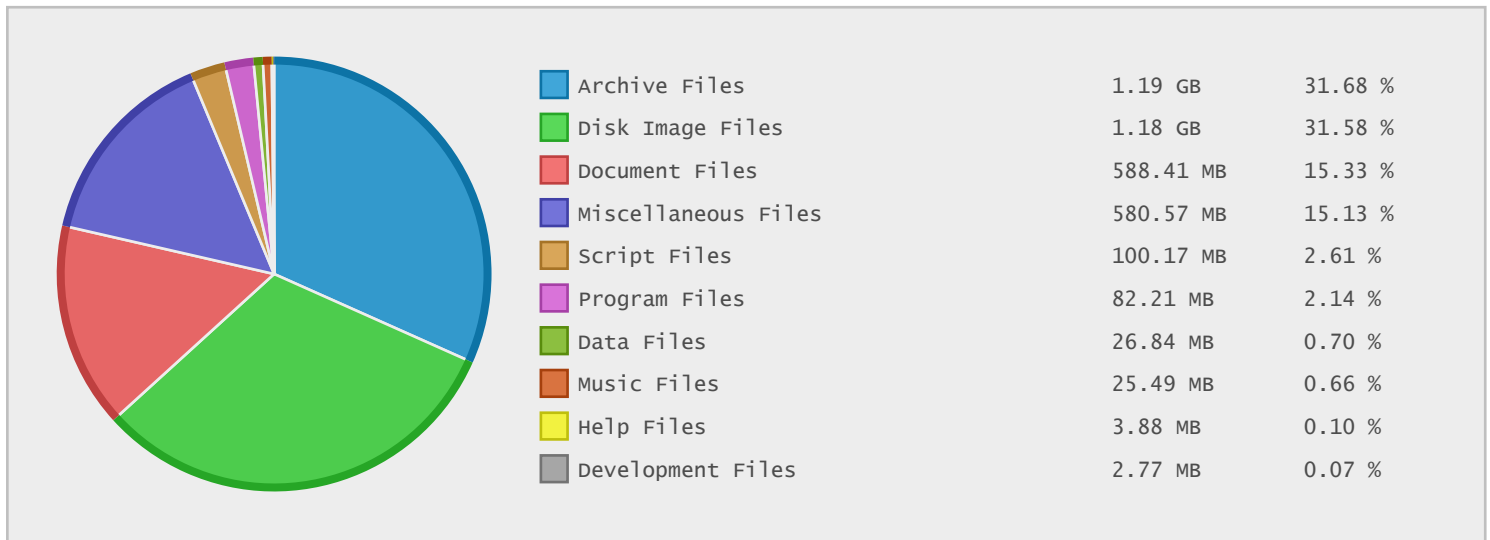

Top 20 Directories Sorted by Disk Space

Name	Dirs	Files	Data	Data (%)
/	611	2254	3.75 GB	100.00 %
/pub	610	2254	3.75 GB	100.00 %
/pub/ee	139	1272	1.51 GB	40.23 %
/pub/ee/3187046.la01.neti.ee	138	1272	1.51 GB	40.23 %
/pub/ee/3187046.la01.neti.ee/www.utu.ee	136	1261	1.51 GB	40.23 %
/pub/ee/3187046.la01.neti.ee/www.utu.e...	135	1261	1.51 GB	40.23 %
/pub/ee/3187046.la01.neti.ee/www.utu.e...	134	1260	1.51 GB	40.23 %
/pub/ovirt	436	934	1.21 GB	32.32 %
/pub/vmware	0	8	828.22 MB	21.56 %
/pub/ee/3187046.la01.neti.ee/www.utu.e...	45	462	631.81 MB	16.45 %
/pub/ee/3187046.la01.neti.ee/www.utu.e...	69	589	545.02 MB	14.19 %
/pub/ee/3187046.la01.neti.ee/www.utu.e...	17	200	368.62 MB	9.60 %
/pub/ee/3187046.la01.neti.ee/www.utu.e...	17	257	331.73 MB	8.64 %
/pub/ee/3187046.la01.neti.ee/www.utu.e...	2	33	304.74 MB	7.93 %
/pub/ee/3187046.la01.neti.ee/www.utu.e...	9	84	302.55 MB	7.88 %
/pub/ee/3187046.la01.neti.ee/www.utu.e...	29	294	258.07 MB	6.72 %
/pub/ee/3187046.la01.neti.ee/www.utu.e...	2	25	195.71 MB	5.09 %
/pub/ee/3187046.la01.neti.ee/www.utu.e...	2	36	170.84 MB	4.45 %
/pub/ee/3187046.la01.neti.ee/www.utu.e...	46	273	138.45 MB	3.60 %
/pub/ee/3187046.la01.neti.ee/www.utu.e...	0	6	117.54 MB	3.06 %

Top 10 File Categories Sorted By Disk Space