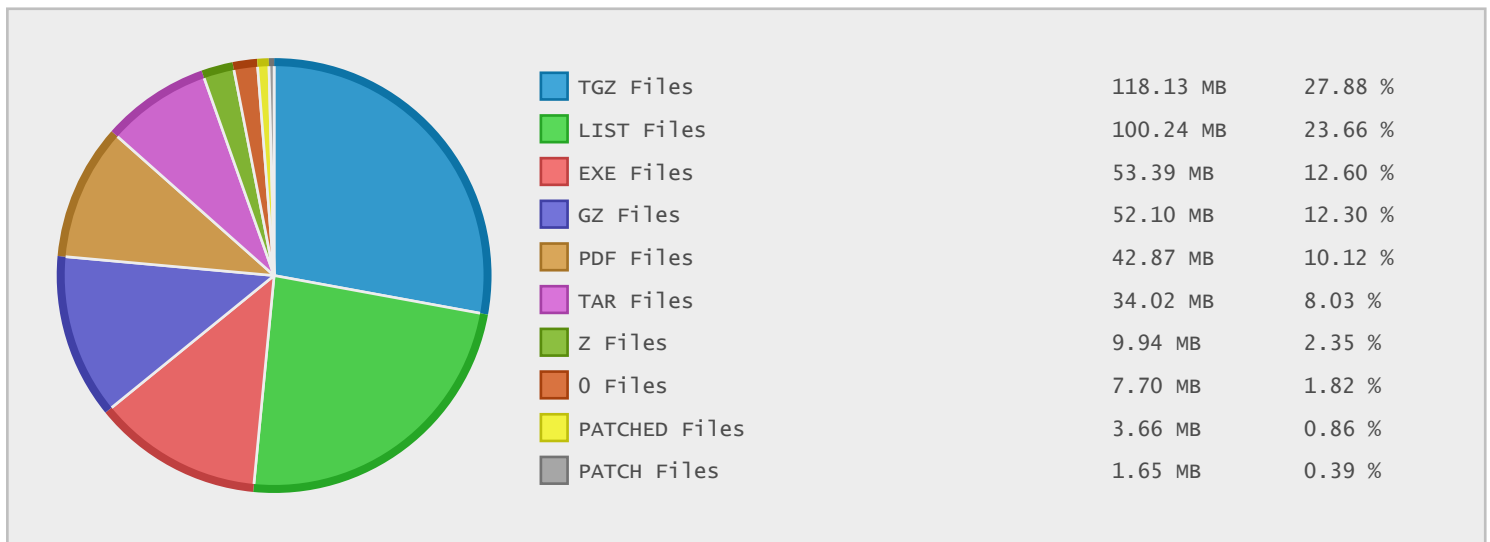

Top 10 File Categories Sorted By Disk Space

Last 12 Months Modified Disk Space History

Last 10 Years Modified Disk Space History

Last 10 Years Modified File Count History

Top 10 File Extensions Sorted By Disk Space