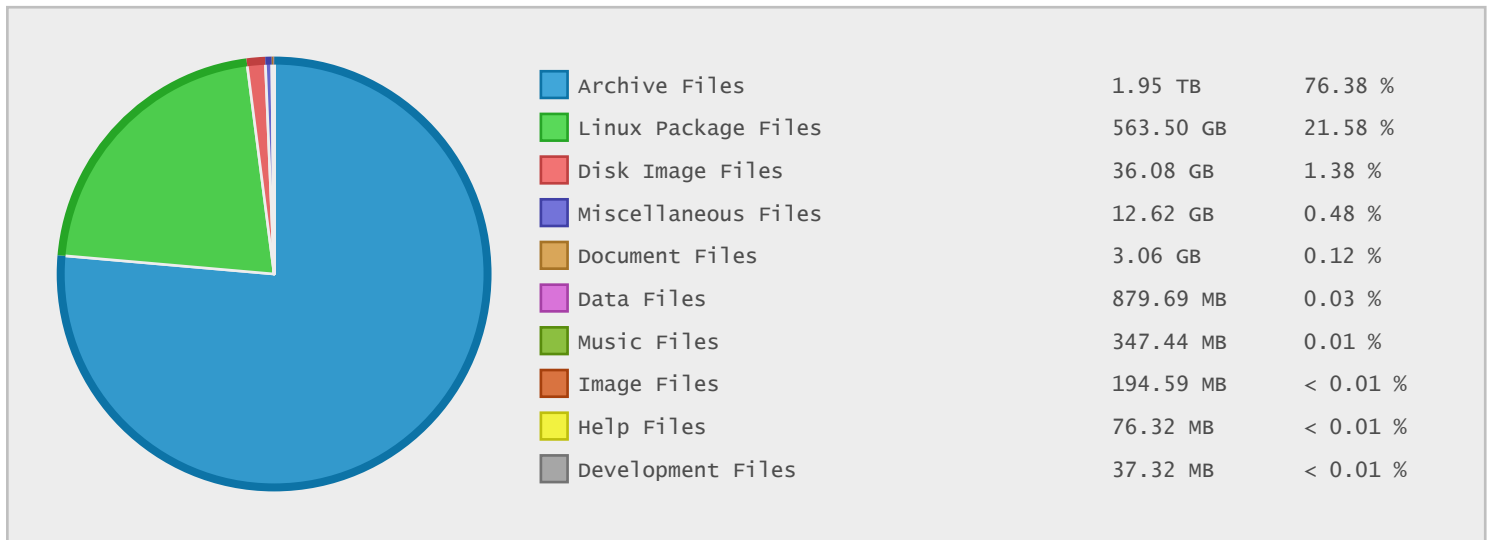

Stockholm University - FTP Site Statistics

Property	Value
FTP Server	ftp.su.se
Description	Stockholm University
Country	Sweden
Scan Date	07/Mar/2015
Total Dirs	44,816
Total Files	1,732,220
Total Data	2.55 TB

Top 20 Directories Sorted by Disk Space

Name	Dirs	Files	Data	Data (%)
/	44816	1732220	2.55 TB	100.00 %
/pub	44812	1732215	2.55 TB	> 99.99 %
/pub/OpenBSD	1834	1134065	1.79 TB	70.35 %
/pub/mirrors	42947	594749	770.13 GB	29.49 %
/pub/mirrors/archive.ubuntu.com	42918	592357	761.49 GB	29.16 %
/pub/mirrors/archive.ubuntu.com/ubuntu	42917	592357	761.49 GB	29.16 %
/pub/mirrors/archive.ubuntu.com/ubuntu...	40539	576728	738.26 GB	28.27 %
/pub/mirrors/archive.ubuntu.com/ubuntu...	32045	381993	390.90 GB	14.97 %
/pub/mirrors/archive.ubuntu.com/ubuntu...	7142	184965	299.58 GB	11.47 %
/pub/OpenBSD/snapshots	36	74498	159.03 GB	6.09 %
/pub/OpenBSD/5.6	36	73598	154.43 GB	5.91 %
/pub/OpenBSD/5.4	40	77986	153.82 GB	5.89 %
/pub/OpenBSD/5.5	41	76885	153.06 GB	5.86 %
/pub/OpenBSD/snapshots/packages	13	74074	152.63 GB	5.84 %
/pub/OpenBSD/5.6/packages	13	73113	147.87 GB	5.66 %
/pub/OpenBSD/5.4/packages	14	77458	147.05 GB	5.63 %
/pub/OpenBSD/5.5/packages	14	76301	145.51 GB	5.57 %
/pub/OpenBSD/5.3	38	69299	136.80 GB	5.24 %
/pub/OpenBSD/5.3/packages	14	68812	130.78 GB	5.01 %
/pub/OpenBSD/5.2	37	69375	123.67 GB	4.74 %

Top 10 File Categories Sorted By Disk Space