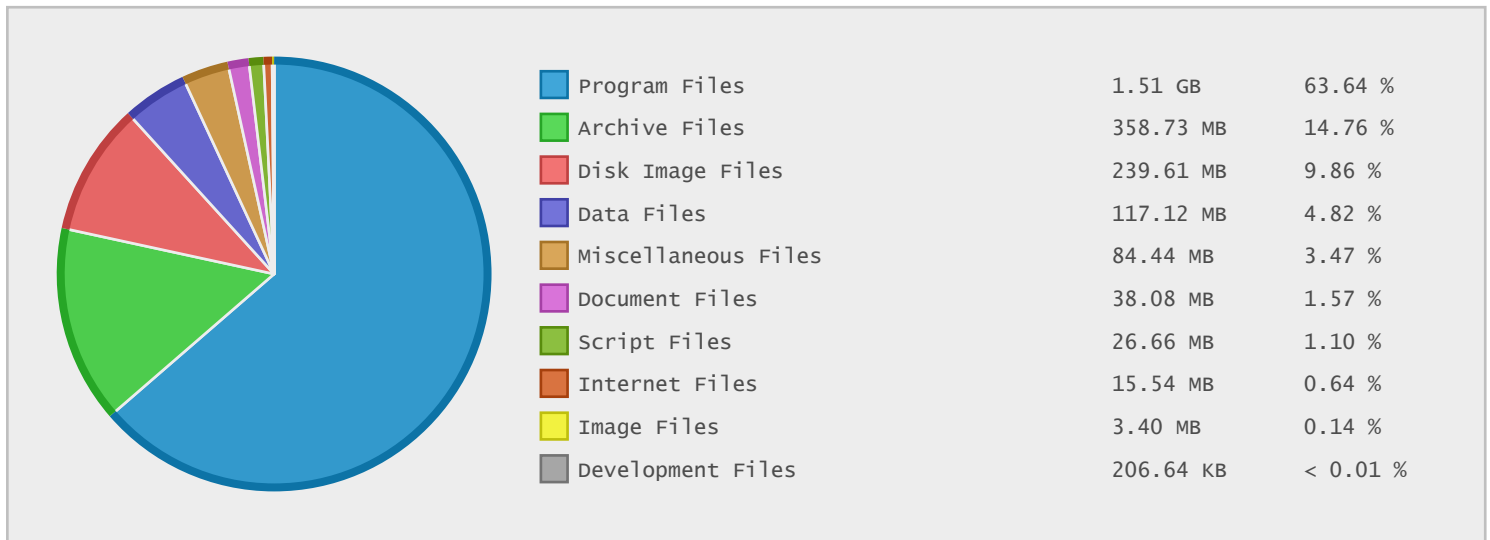

April System Design - FTP Site Statistics

Property	Value
FTP Server	ftp.april.se
Description	April System Design
Country	Sweden
Scan Date	29/Aug/2015
Total Dirs	145
Total Files	1,252
Total Data	2.37 GB

Top 20 Directories Sorted by Disk Space

Name	Dirs	Files	Data	Data (%)
/	145	1252	2.37 GB	100.00 %
/pub	144	1252	2.37 GB	100.00 %
/pub/anita	15	293	1.08 GB	45.60 %
/pub/anita/preview	0	117	703.99 MB	28.96 %
/pub/DynaPass	5	85	362.61 MB	14.92 %
/pub/fusion95	27	390	238.84 MB	9.83 %
/pub/cd	0	2	236.74 MB	9.74 %
/pub/anita/Inhouse	0	44	222.12 MB	9.14 %
/pub/janita	59	340	206.26 MB	8.49 %
/pub/JRE	1	15	193.02 MB	7.94 %
/pub/janita/archive	29	175	162.69 MB	6.69 %
/pub/DynaPass/Preview	0	35	158.92 MB	6.54 %
/pub/JRE/14	0	7	102.71 MB	4.23 %
/pub/fusion95/sco	0	47	61.44 MB	2.53 %
/pub/fusion95/preview	9	70	47.03 MB	1.93 %
/pub/janita/preview	24	96	31.01 MB	1.28 %
/pub/janita/archive/macosx	28	84	29.41 MB	1.21 %
/pub/DynaPass/annons	0	2	26.24 MB	1.08 %
/pub/fusion95/aix_4	0	60	25.50 MB	1.05 %
/pub/fusion95/dec	0	31	23.27 MB	0.96 %

Top 10 File Categories Sorted By Disk Space