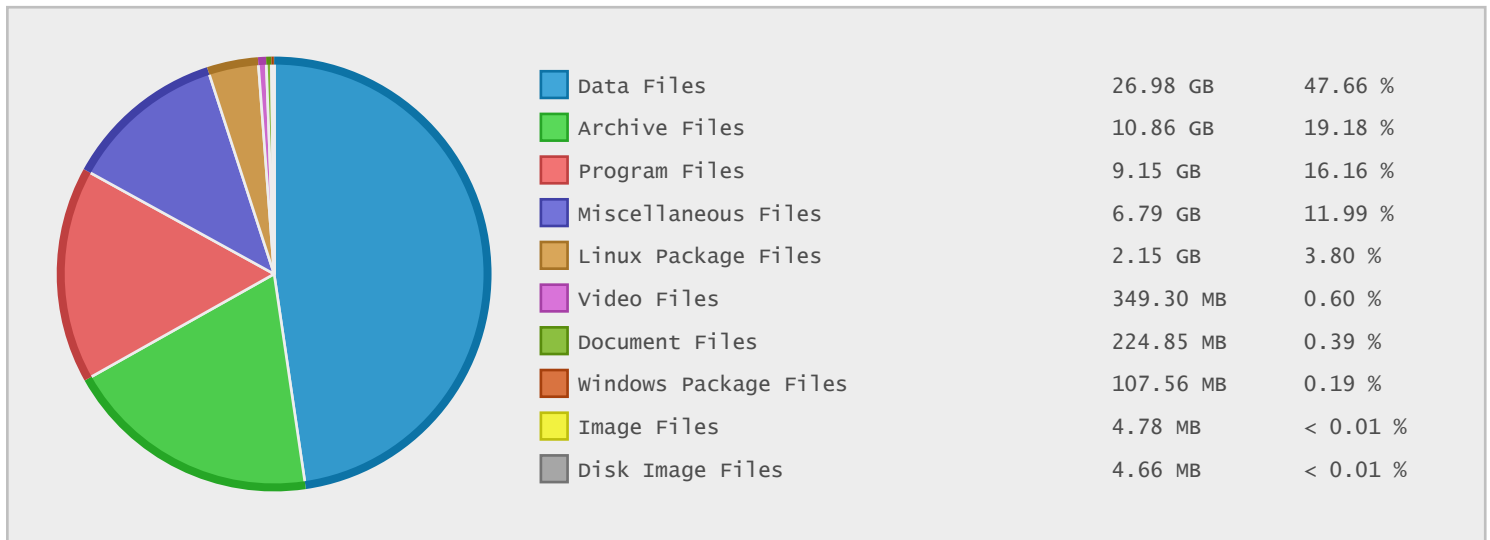

Axis Communications - FTP Site Statistics

Property	Value
FTP Server	ftp.axis.com
Description	Axis Communications
Country	Sweden
Scan Date	11/Jul/2014
Total Dirs	4,999
Total Files	12,862
Total Data	56.62 GB

Top 20 Directories Sorted by Disk Space

Name	Dirs	Files	Data	Data (%)
/	4999	12862	56.62 GB	100.00 %
/pub_soft	4954	12443	53.29 GB	94.12 %
/pub_soft/cam_srv	905	2690	24.91 GB	43.99 %
/pub_soft/MPQT	2938	6795	18.66 GB	32.96 %
/pub_soft/cam_srv/Temp	40	185	7.74 GB	13.68 %
/pub_soft/GSE	6	14	7.35 GB	12.97 %
/pub_soft/cam_srv/Q8108-R	20	38	6.34 GB	11.20 %
/pub_soft/GSE/PanAm_Presentations_2013	3	10	6.11 GB	10.79 %
/pub_soft/cam_srv/Temp/AVC	12	42	5.40 GB	9.53 %
/pub_soft/cam_srv/Temp/AVC/Recordings	9	32	5.33 GB	9.41 %
/pub_soft/cam_srv/Q8108-R/Firmware	5	11	5.00 GB	8.84 %
/pub_soft/cam_srv/cam_station	31	111	3.93 GB	6.94 %
/pub	35	417	3.33 GB	5.88 %
/pub/axis	34	417	3.33 GB	5.88 %
/pub_soft/GSE/PanAm_Presentations_2013...	0	5	3.02 GB	5.34 %
/pub/axis/tools	9	363	2.89 GB	5.11 %
/pub/axis/tools/cris	6	348	2.88 GB	5.09 %
/pub/axis/tools/cris/compiler-kit	3	331	2.85 GB	5.03 %
/pub_soft/cam_srv/Temp/AVC/Recordings/...	1	8	2.73 GB	4.82 %
/pub/axis/tools/cris/compiler-kit/old	1	307	2.63 GB	4.64 %

Top 10 File Categories Sorted By Disk Space