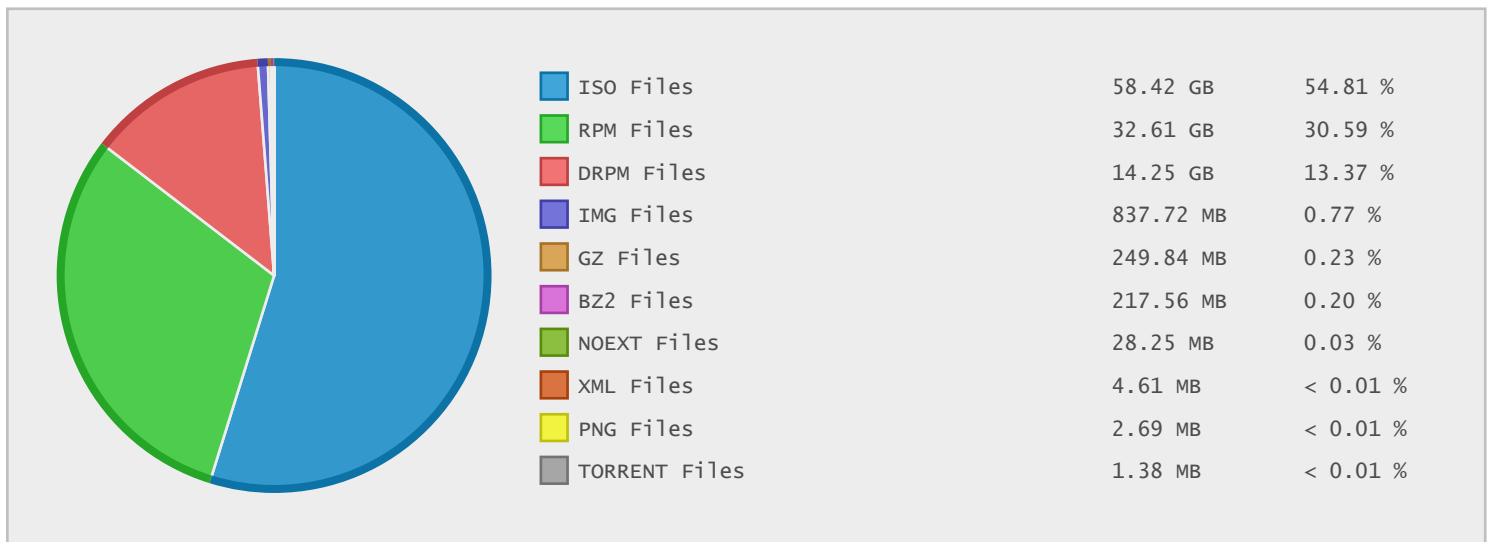

Top 10 File Categories Sorted By Disk Space

Last 12 Months Modified Disk Space History

Last 10 Years Modified Disk Space History

Last 10 Years Modified File Count History

Top 10 File Extensions Sorted By Disk Space