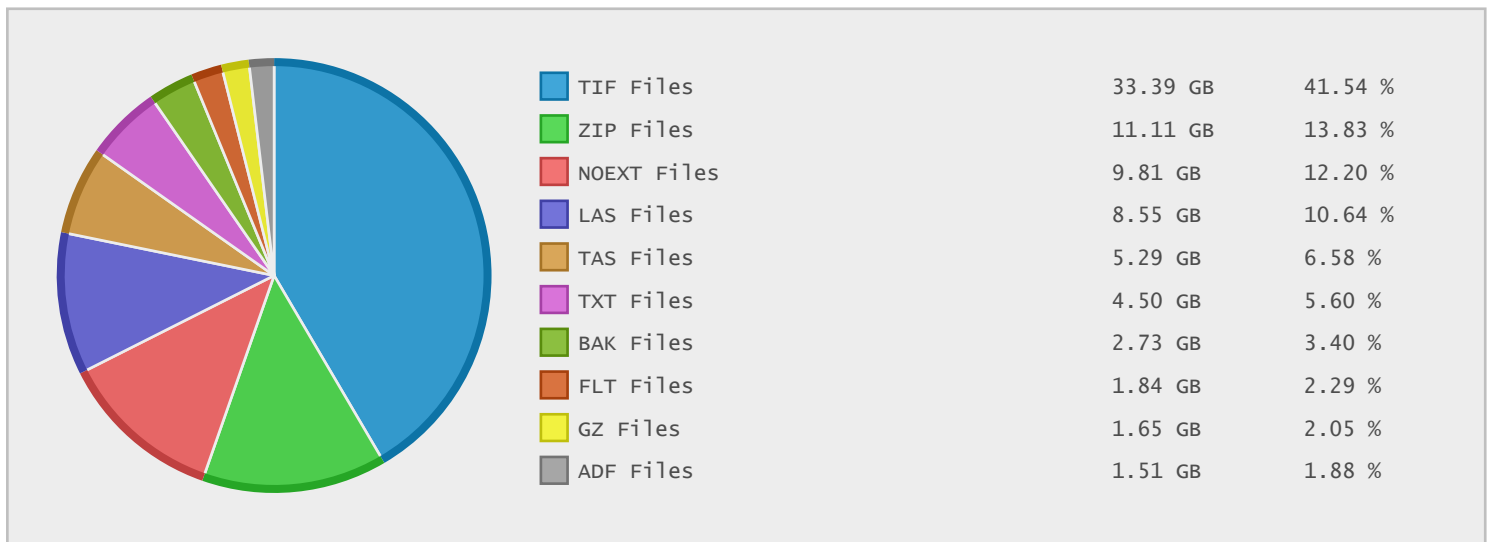

Top 10 File Categories Sorted By Disk Space

Last 12 Months Modified Disk Space History

Last 10 Years Modified Disk Space History

Last 10 Years Modified File Count History

Top 10 File Extensions Sorted By Disk Space