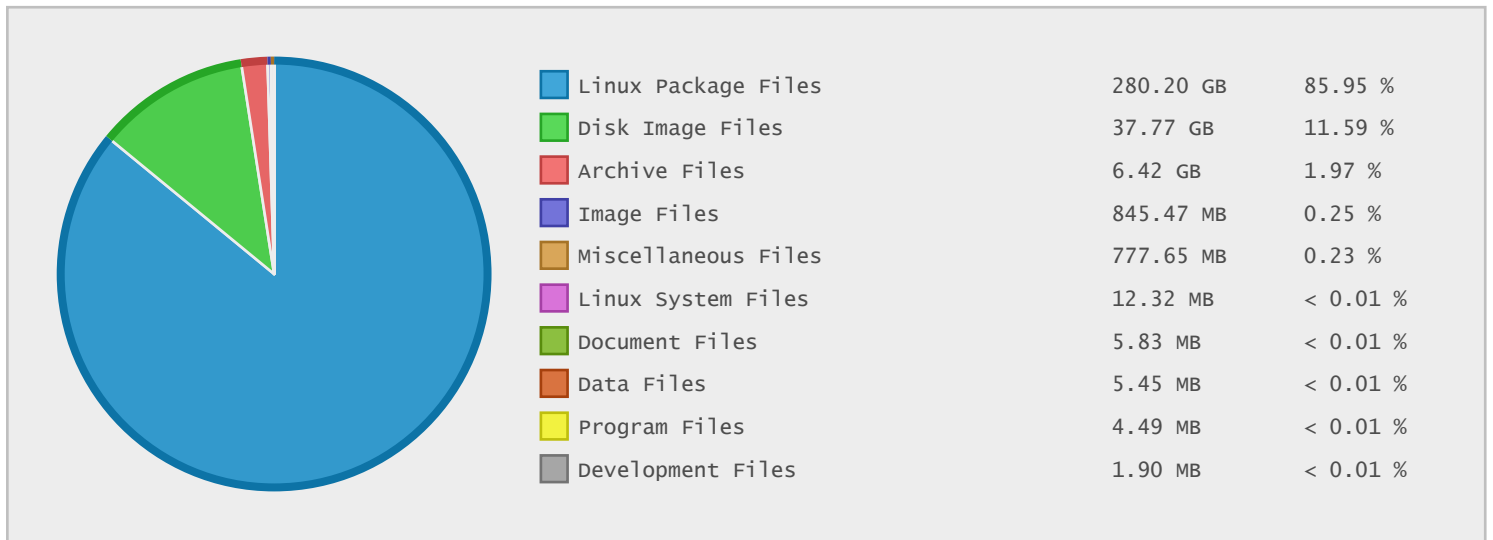

Ember Hosting Services - FTP Site Statistics

Property	Value
FTP Server	ftp.ember.se
Description	Ember Hosting Services
Country	Sweden
Scan Date	01/Jun/2014
Total Dirs	25,269
Total Files	213,257
Total Data	326.01 GB

Top 20 Directories Sorted by Disk Space

Name	Dirs	Files	Data	Data (%)
/	25269	213257	326.01 GB	100.00 %
/debian	25072	182461	242.26 GB	74.31 %
/debian/pool	23556	169516	233.34 GB	71.57 %
/debian/pool/main	22911	166474	219.08 GB	67.20 %
/centos	194	30796	83.75 GB	25.69 %
/centos/6.5	86	22252	47.74 GB	14.65 %
/centos/5.10	67	8309	36.00 GB	11.04 %
/debian/pool/main/l	579	6339	21.63 GB	6.63 %
/centos/5.10/isos	2	63	19.33 GB	5.93 %
/debian/pool/main/g	1352	14545	16.95 GB	5.20 %
/centos/6.5/isos	2	38	15.79 GB	4.84 %
/debian/pool/main/c	974	7936	15.51 GB	4.76 %
/debian/pool/main/w	330	2513	13.38 GB	4.10 %
/debian/pool/non-free	394	2063	13.22 GB	4.05 %
/centos/6.5/updates	8	7478	13.20 GB	4.05 %
/debian/pool/main/o	560	6028	12.58 GB	3.86 %
/debian/pool/main/t	971	5876	11.42 GB	3.50 %
/debian/pool/main/k	433	4918	11.21 GB	3.44 %
/debian/pool/main/q	210	2904	11.20 GB	3.43 %
/debian/pool/main/s	1241	9200	10.67 GB	3.27 %

Top 10 File Categories Sorted By Disk Space