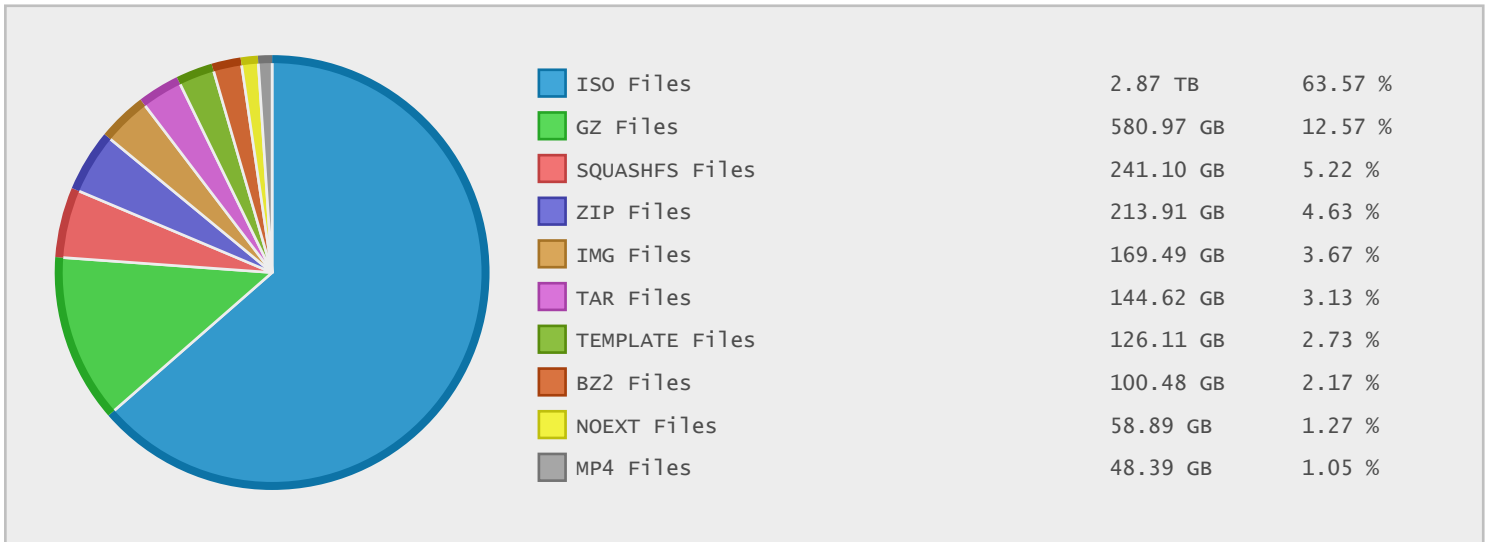

Top 10 File Categories Sorted By Disk Space

Last 12 Months Modified Disk Space History

Last 10 Years Modified Disk Space History

Last 10 Years Modified File Count History

Top 10 File Extensions Sorted By Disk Space