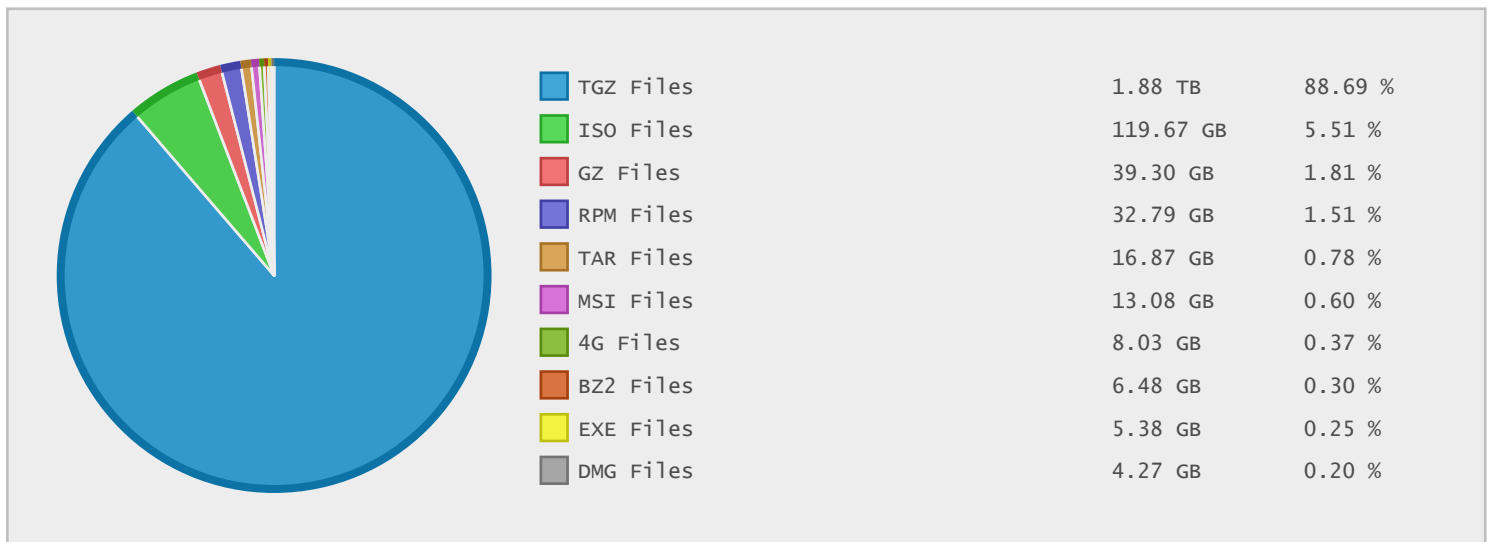

Top 10 File Categories Sorted By Disk Space

Last 12 Months Modified Disk Space History

Last 10 Years Modified Disk Space History

Last 10 Years Modified File Count History

Top 10 File Extensions Sorted By Disk Space