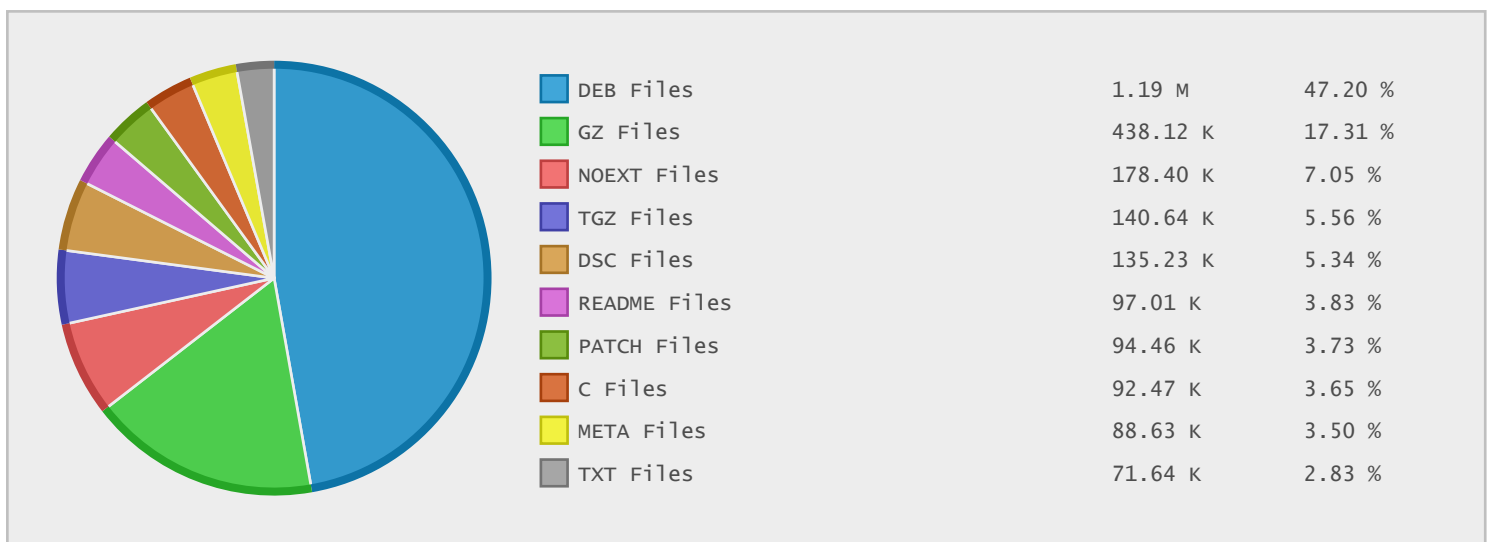

Top 10 File Categories Sorted By Disk Space

Last 12 Months Modified Disk Space History

Last 10 Years Modified Disk Space History

Last 10 Years Modified File Count History

Top 10 File Extensions Sorted By Disk Space

Top 10 File Extensions Sorted By Number of Files

Linköping University - FTP Site Statistics

Property	Value
FTP Server	mirror.nsc.liu.se
Description	Linköping University
Country	Sweden
Scan Date	26/Mar/2015
Total Dirs	70,450
Total Files	1,589,588
Total Data	2.71 TB