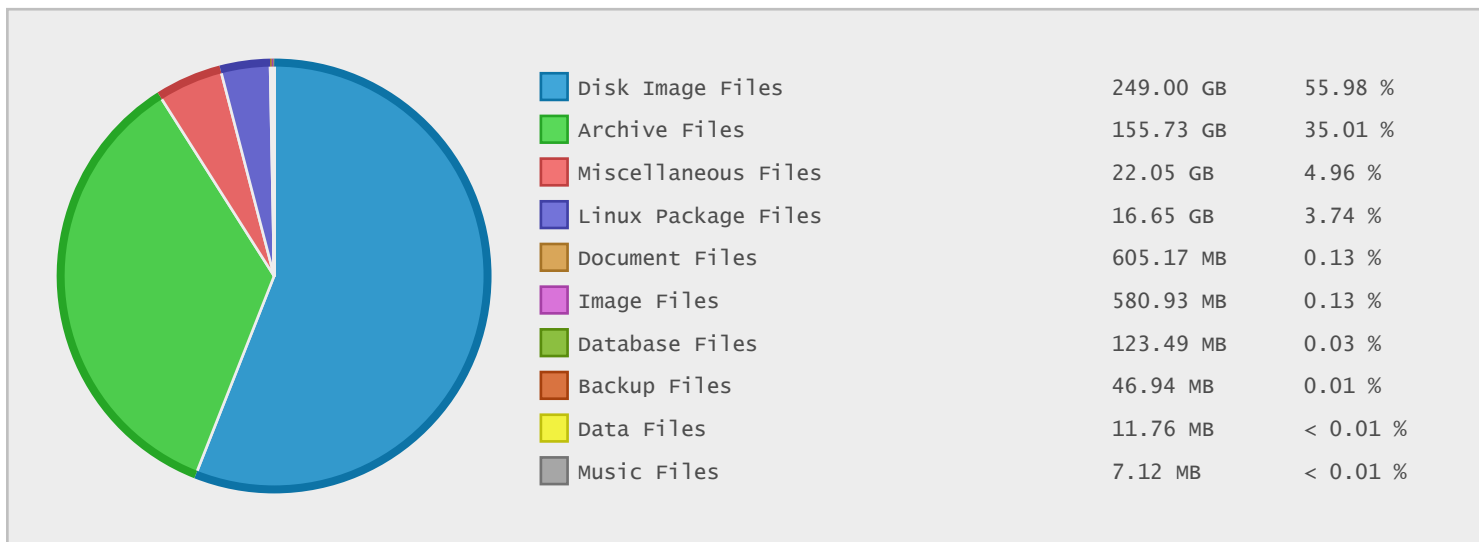

Top 20 Directories Sorted by Disk Space

Name	Dirs	Files	Data	Data (%)
/	5523	87760	444.78 GB	100.00 %
/pub	5522	87756	433.68 GB	97.50 %
/pub/os	5521	87756	433.68 GB	97.50 %
/pub/os/linux	5520	87756	433.68 GB	97.50 %
/pub/os/linux/linuxmint	34	367	198.40 GB	44.61 %
/pub/os/linux/sabayon	1542	62501	162.27 GB	36.48 %
/pub/os/linux/linuxmint/stable	28	238	157.13 GB	35.33 %
/pub/os/linux/sabayon/entropy	1429	61773	126.84 GB	28.52 %
/pub/os/linux/sabayon/entropy/standard	1428	61771	126.84 GB	28.52 %
/pub/os/linux/sabayon/entropy/standard...	474	59564	120.04 GB	26.99 %
/pub/os/linux/sabayon/entropy/standard...	292	56232	92.07 GB	20.70 %
/pub/os/linux/sabayon/entropy/standard...	156	28772	48.64 GB	10.94 %
/pub/os/linux/sabayon/entropy/standard...	155	28772	48.64 GB	10.94 %
/pub/os/linux/sabayon/entropy/standard...	134	27460	43.43 GB	9.76 %
/pub/os/linux/sabayon/entropy/standard...	133	27460	43.43 GB	9.76 %
/pub/os/linux/archlinux	79	20253	33.45 GB	7.52 %
/pub/os/linux/sabayon/iso	3	95	32.50 GB	7.31 %
/pub/os/linux/linuxmint/debian	0	27	28.37 GB	6.38 %
/pub/os/linux/sabayon/entropy/standard...	168	3270	27.78 GB	6.25 %
/pub/os/linux/deepin	3855	4623	26.82 GB	6.03 %

Top 10 File Categories Sorted By Disk Space