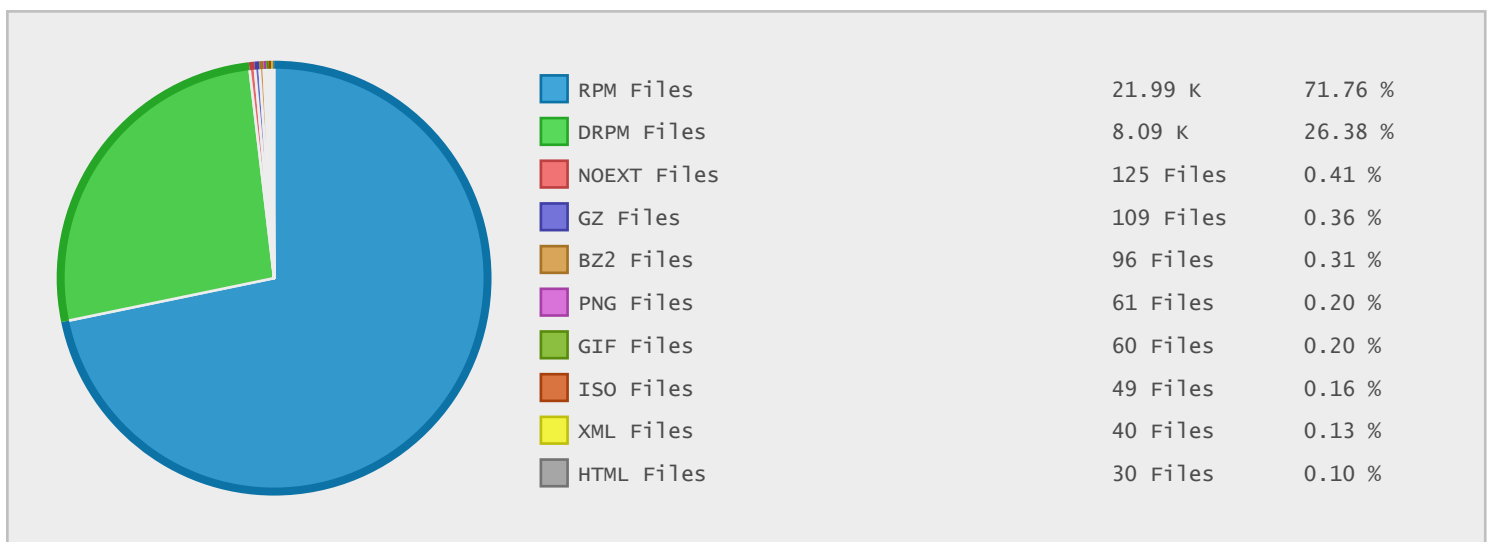

Top 10 File Extensions Sorted By Number of Files