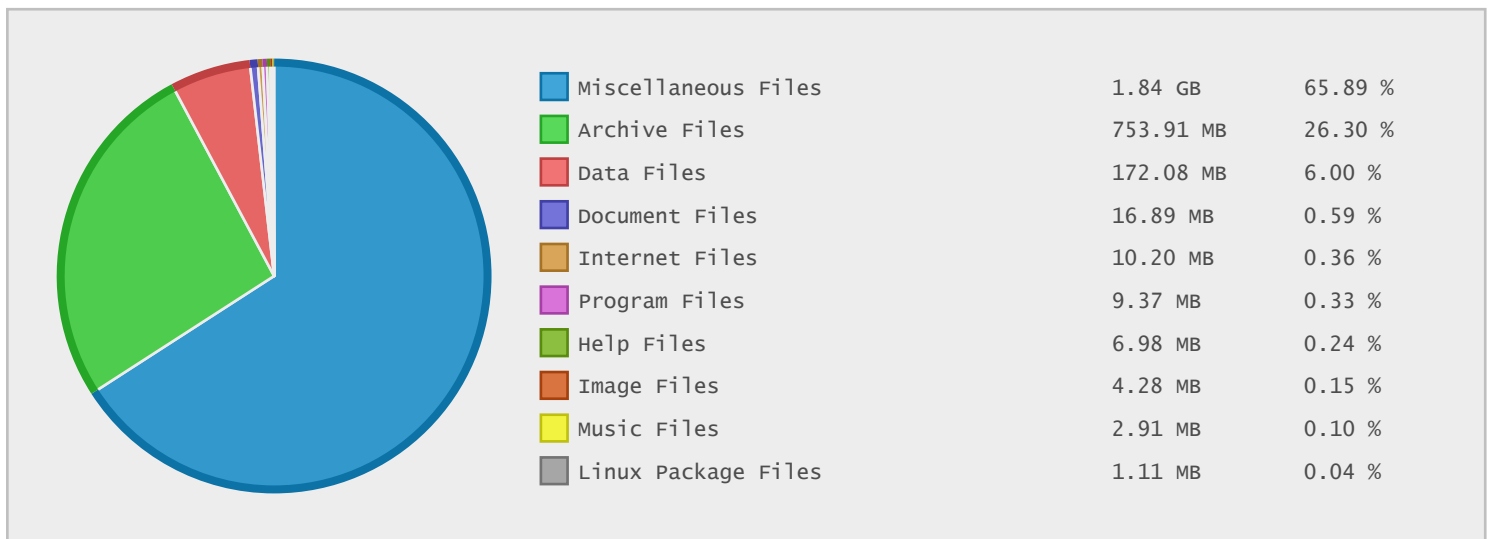

Linköping University - FTP Site Statistics

Property	Value
FTP Server	ftp.ifm.liu.se
Description	Linköping University
Country	Sweden
Scan Date	29/Aug/2015
Total Dirs	1,048
Total Files	80,688
Total Data	2.80 GB

Top 20 Directories Sorted by Disk Space

Name	Dirs	Files	Data	Data (%)
/	1048	80688	2.80 GB	100.00 %
/pub	1044	80682	2.69 GB	96.14 %
/pub/bioinfo	8	46	1.21 GB	43.25 %
/pub/unix	713	2316	951.97 MB	33.19 %
/pub/unix/bacula	610	1930	832.86 MB	29.04 %
/pub/bioinfo/tmd	0	15	800.09 MB	27.90 %
/pub/unix/bacula/bin	609	1923	769.77 MB	26.84 %
/pub/unix/bacula/bin/i686-linux-2.6.10...	242	889	369.05 MB	12.87 %
/pub/bioinfo/kind	0	4	296.10 MB	10.32 %
/pub/unix/bacula/bin/sparc-sunos-5.9	37	482	292.13 MB	10.19 %
/pub/AppPhys	214	76403	217.60 MB	7.59 %
/pub/FreeBSD	3	7	194.93 MB	6.80 %
/pub/FreeBSD/releases	2	7	194.93 MB	6.80 %
/pub/FreeBSD/releases/sparc64	1	7	194.93 MB	6.80 %
/pub/FreeBSD/releases/sparc64/9.0-RC2	0	7	194.93 MB	6.80 %
/pub/AppPhys/mahol	212	76392	168.23 MB	5.87 %
/pub/bioinfo/KBC	0	6	130.53 MB	4.55 %
/test	0	4	110.75 MB	3.86 %
/pub/CompPhys	11	8	80.36 MB	2.80 %
/pub/CompPhys/panor	4	4	76.01 MB	2.65 %

Top 10 File Categories Sorted By Disk Space