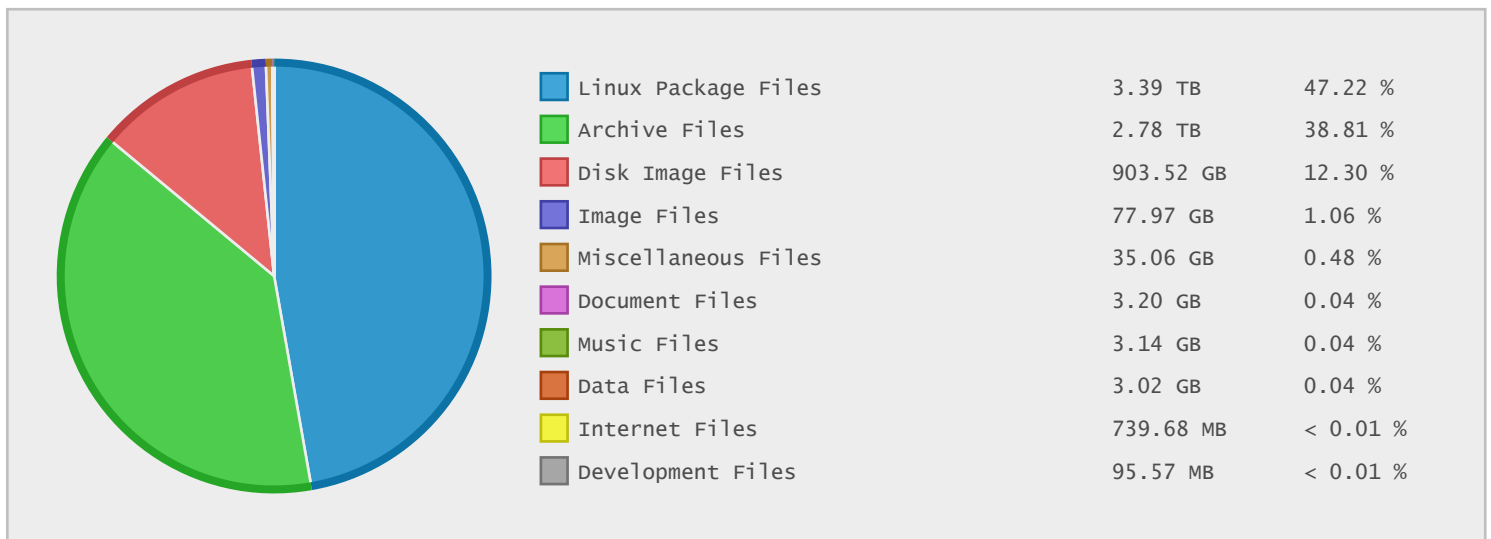

Linköping University - FTP Site Statistics

Property	Value
FTP Server	ftp.lysator.liu.se
Description	Linköping University
Country	Sweden
Scan Date	28/Dec/2014
Total Dirs	87,545
Total Files	5,237,699
Total Data	7.17 TB

Top 20 Directories Sorted by Disk Space

Name	Dirs	Files	Data	Data (%)
/	87545	5237699	7.17 TB	100.00 %
/pub	87544	5237698	7.17 TB	> 99.99 %
/pub/fedora	3931	1604952	1.96 TB	27.26 %
/pub/fedora/linux	3928	1604951	1.96 TB	27.26 %
/pub/OpenBSD	1834	1132656	1.79 TB	25.01 %
/pub/fedora/linux/releases	2326	649313	0.96 TB	13.45 %
/pub/debian	29667	1050807	0.95 TB	13.26 %
/pub/debian/pool	24827	987368	944.59 GB	12.86 %
/pub/debian/pool/main	24164	977652	913.85 GB	12.44 %
/pub/ubuntu	44009	589746	755.56 GB	10.28 %
/pub/FreeBSD	3941	363355	738.28 GB	10.05 %
/pub/ubuntu/pool	40308	567691	708.92 GB	9.65 %
/pub/fedora/linux/updates	544	427007	517.32 GB	7.04 %
/pub/fedora/linux/development	507	420138	492.97 GB	6.71 %
/pub/FreeBSD/ports	1285	277014	459.48 GB	6.25 %
/pub/ubuntu/pool/universe	31898	379092	381.96 GB	5.20 %
/pub/debian-cd	207	5565	312.41 GB	4.25 %
/pub/ubuntu/pool/main	7065	179109	282.64 GB	3.85 %
/pub/debian-cd/7.7.0	148	4770	278.88 GB	3.80 %
/pub/fedora/linux/releases/21	560	182288	276.75 GB	3.77 %

Top 10 File Categories Sorted By Disk Space