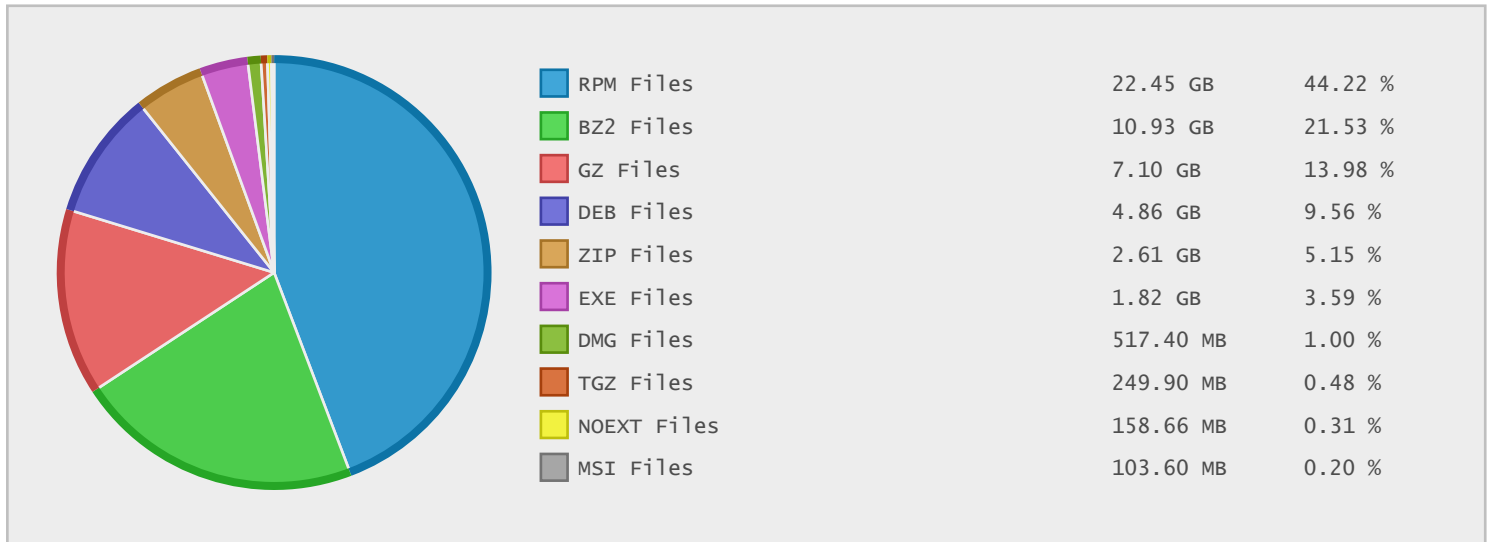

Top 10 File Categories Sorted By Disk Space

Last 12 Months Modified Disk Space History

Last 10 Years Modified Disk Space History

Last 10 Years Modified File Count History

Top 10 File Extensions Sorted By Disk Space