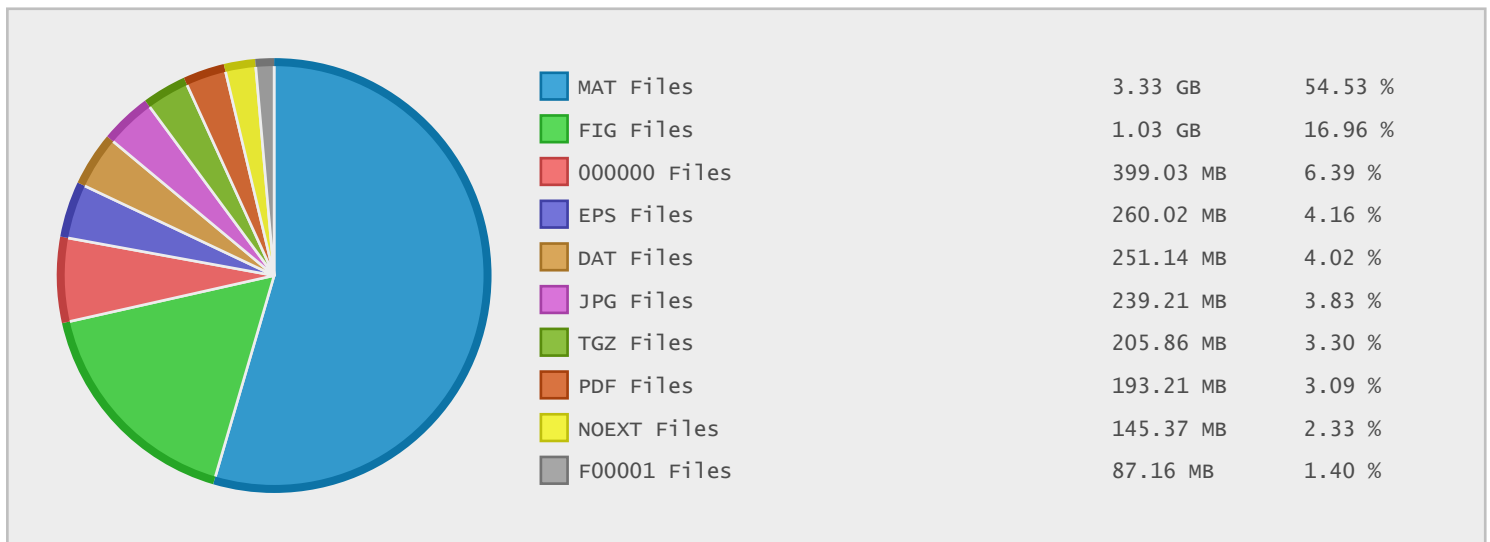

Top 10 File Categories Sorted By Disk Space

Last 12 Months Modified Disk Space History

Last 10 Years Modified Disk Space History

Last 10 Years Modified File Count History

Top 10 File Extensions Sorted By Disk Space