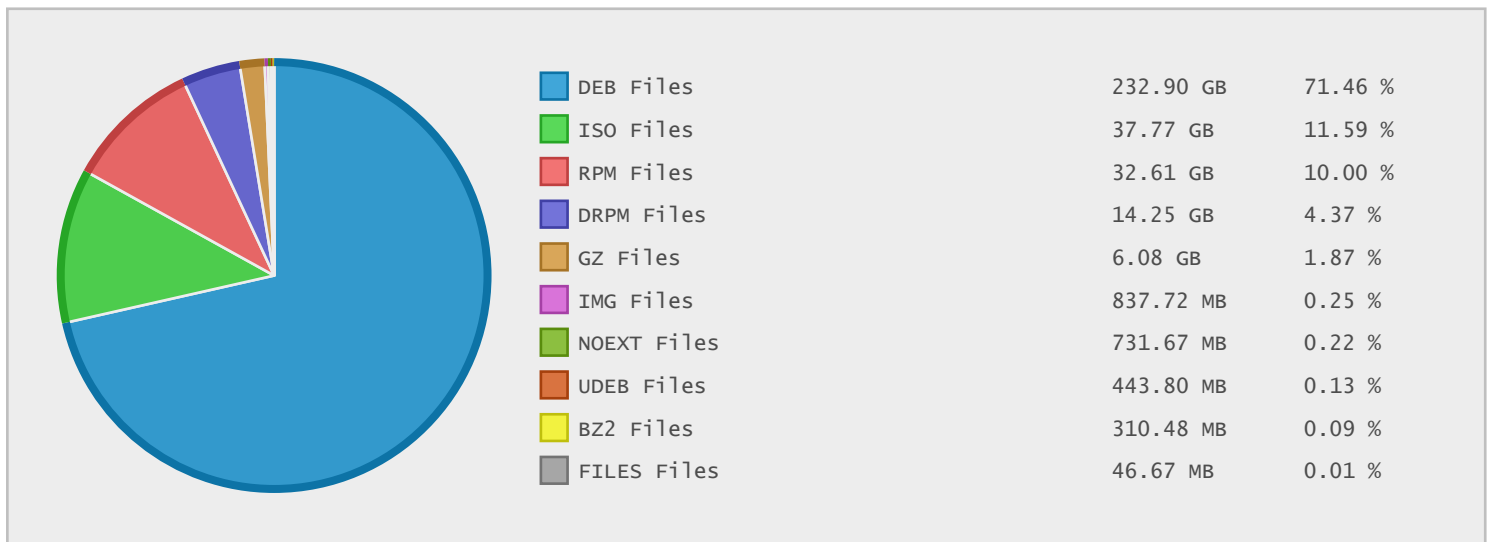

Top 10 File Categories Sorted By Disk Space

Last 12 Months Modified Disk Space History

Last 10 Years Modified Disk Space History

Last 10 Years Modified File Count History

Top 10 File Extensions Sorted By Disk Space