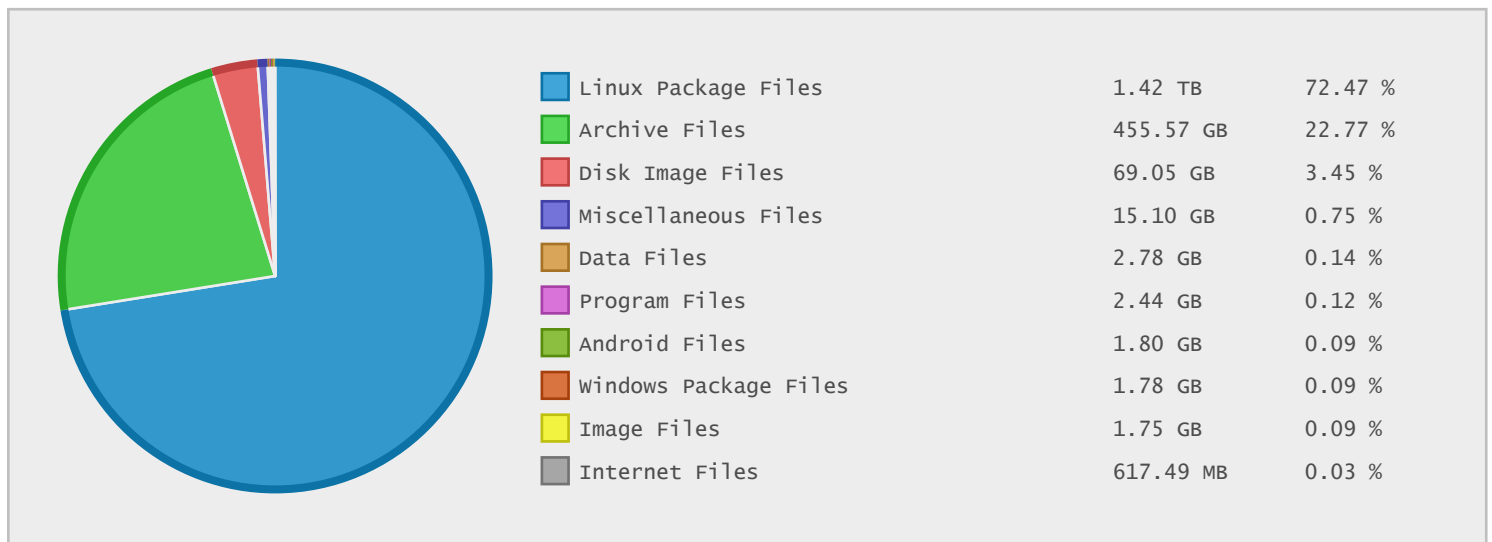

Zimbabwe FTP Sites Statistics

| Property | Value |
|-------------|---------|
| FTP Sites | 1 |
| Total Dirs | 94727 |
| Total Files | 1947538 |
| Total Data | 1.95 TB |

1 FTP Site

| FTP Site | Description | Files | Data | Data (%) |
|------------------|------------------------|---------|---------|----------|
| mirror.zol.co.zw | ZOL AS Zimbabwe OnLine | 1947538 | 1.95 TB | 100.00 % |

ZOL AS Zimbabwe OnLine - FTP Site Statistics

| Property | Value |
|-------------|------------------------|
| FTP Server | mirror.zol.co.zw |
| Description | ZOL AS Zimbabwe OnLine |
| Country | Zimbabwe |
| Scan Date | 10/Dec/2015 |
| Total Dirs | 94,727 |
| Total Files | 1,947,538 |
| Total Data | 1.95 TB |

Top 10 File Categories Sorted By Disk Space

Last 12 Months Modified Disk Space History

Last 10 Years Modified Disk Space History

| | |
|----------|------------|
| Total: | 1994.24 GB |
| Average: | 199.42 GB |
| Maximum: | 970.65 GB |
| Minimum: | 3.14 GB |
| From: | 2006 |
| To: | 2015 |

Last 10 Years Modified File Count History

| | |
|----------|--------------|
| Total: | 1893350 ... |
| Average: | 189335 Files |
| Maximum: | 711712 Files |
| Minimum: | 18319 Files |
| From: | 2006 |
| To: | 2015 |