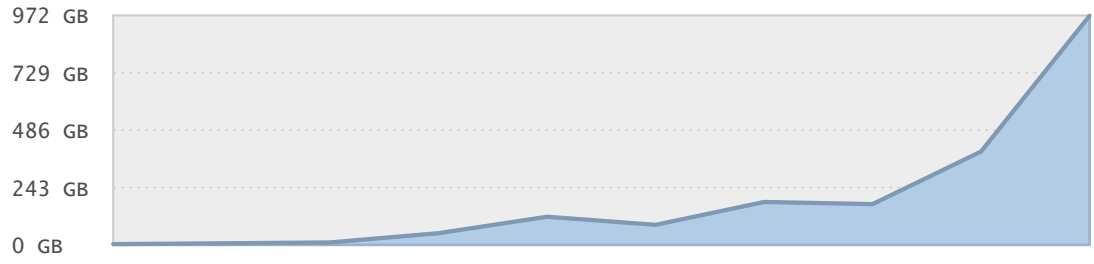

Top 10 File Categories Sorted By Disk Space

Last 12 Months Modified Disk Space History

Last 10 Years Modified Disk Space History

| | |
|----------|------------|
| Total: | 1994.24 GB |
| Average: | 199.42 GB |
| Maximum: | 970.65 GB |
| Minimum: | 3.14 GB |
| From: | 2006 |
| To: | 2015 |

Last 10 Years Modified File Count History

| | |
|----------|--------------|
| Total: | 1893350 ... |
| Average: | 189335 Files |
| Maximum: | 711712 Files |
| Minimum: | 18319 Files |
| From: | 2006 |
| To: | 2015 |