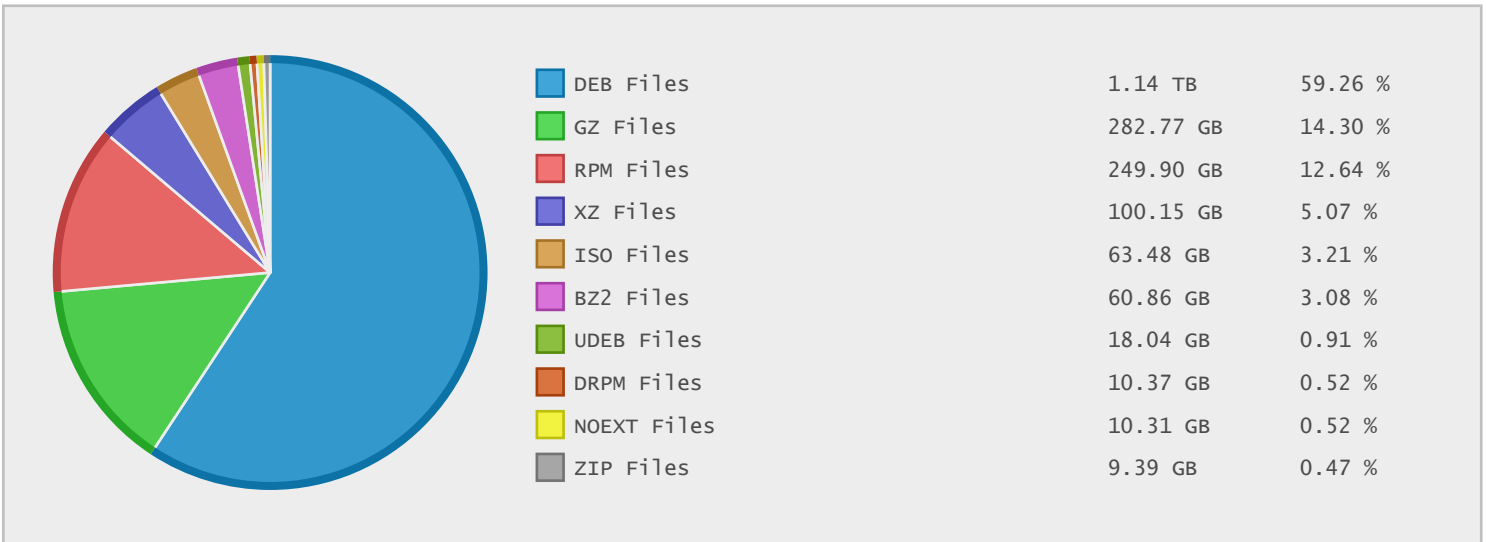

Top 10 File Extensions Sorted By Disk Space