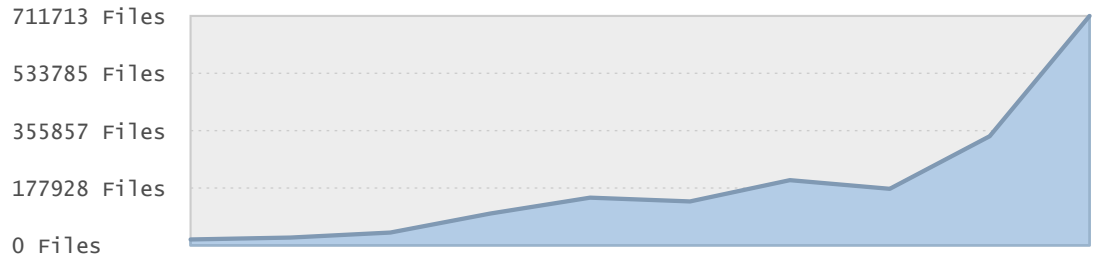

Top 10 File Categories Sorted By Disk Space

Last 12 Months Modified Disk Space History

Last 10 Years Modified Disk Space History

| | |
|----------|------------|
| Total: | 1994.24 GB |
| Average: | 199.42 GB |
| Maximum: | 970.65 GB |
| Minimum: | 3.14 GB |
| From: | 2006 |
| To: | 2015 |

Last 10 Years Modified File Count History

| | |
|----------|--------------|
| Total: | 1893350 ... |
| Average: | 189335 Files |
| Maximum: | 711712 Files |
| Minimum: | 18319 Files |
| From: | 2006 |
| To: | 2015 |