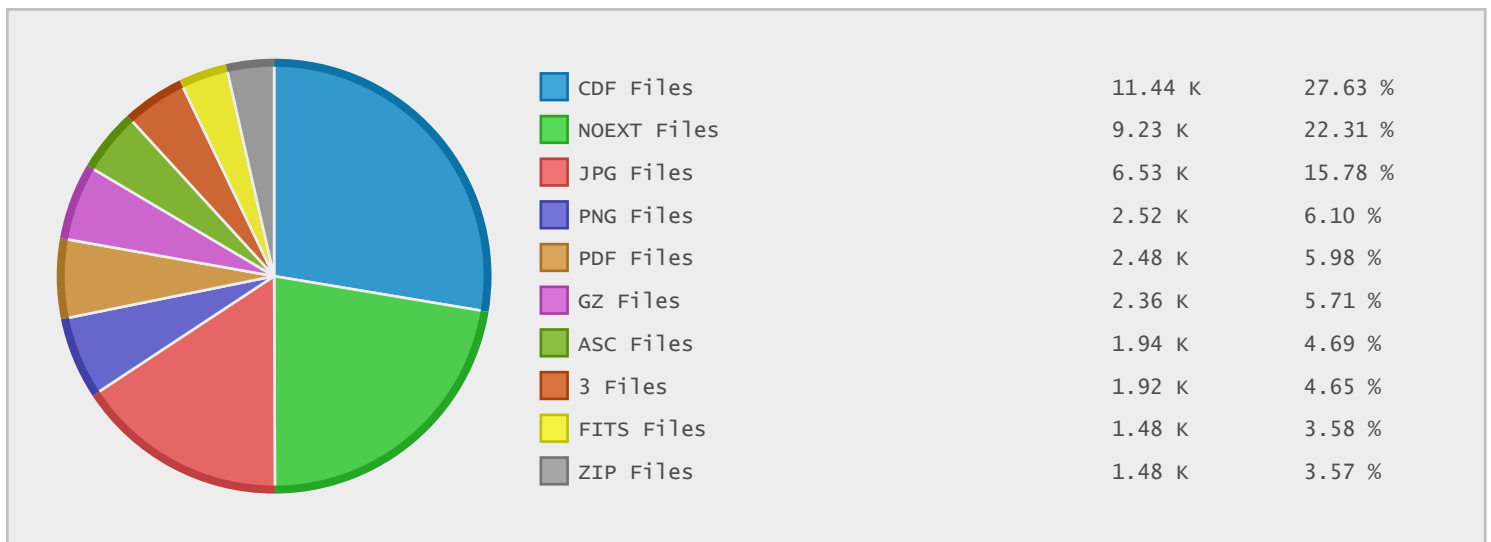

Top 10 File Categories Sorted By Disk Space

Last 12 Months Modified Disk Space History

Last 10 Years Modified Disk Space History

Last 10 Years Modified File Count History

Top 10 File Extensions Sorted By Disk Space

Top 10 File Extensions Sorted By Number of Files

Top 10 File Categories Sorted by Disk Space

Category	Files	Data	Data (%)
Data Files	16117	75.20 GB	29.63 %
Miscellaneous Files	10866	66.81 GB	26.32 %
Video Files	289	36.39 GB	14.33 %
Archive Files	4152	31.68 GB	12.48 %
Image Files	10230	20.84 GB	8.21 %
Document Files	7455	10.80 GB	4.25 %
Text Files	1942	9.84 GB	3.87 %
Disk Image Files	696	1.31 GB	0.52 %
Development Files	2754	362.38 MB	0.14 %
Program Files	105	236.87 MB	0.09 %