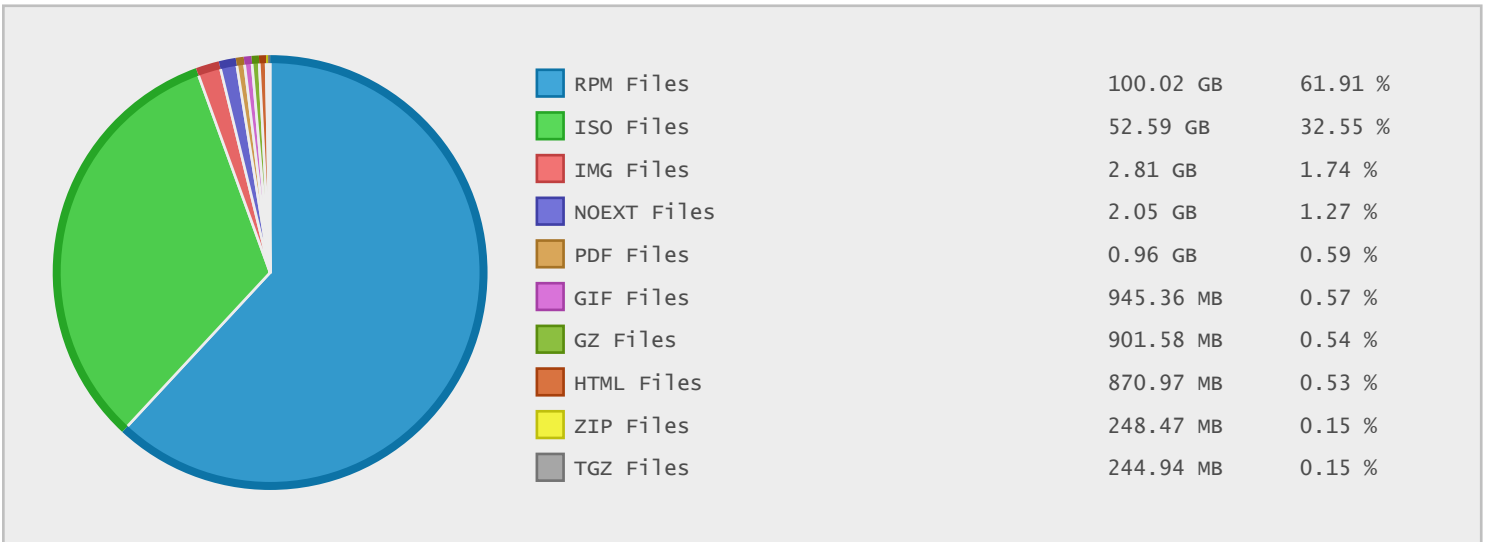

Top 10 File Extensions Sorted By Disk Space