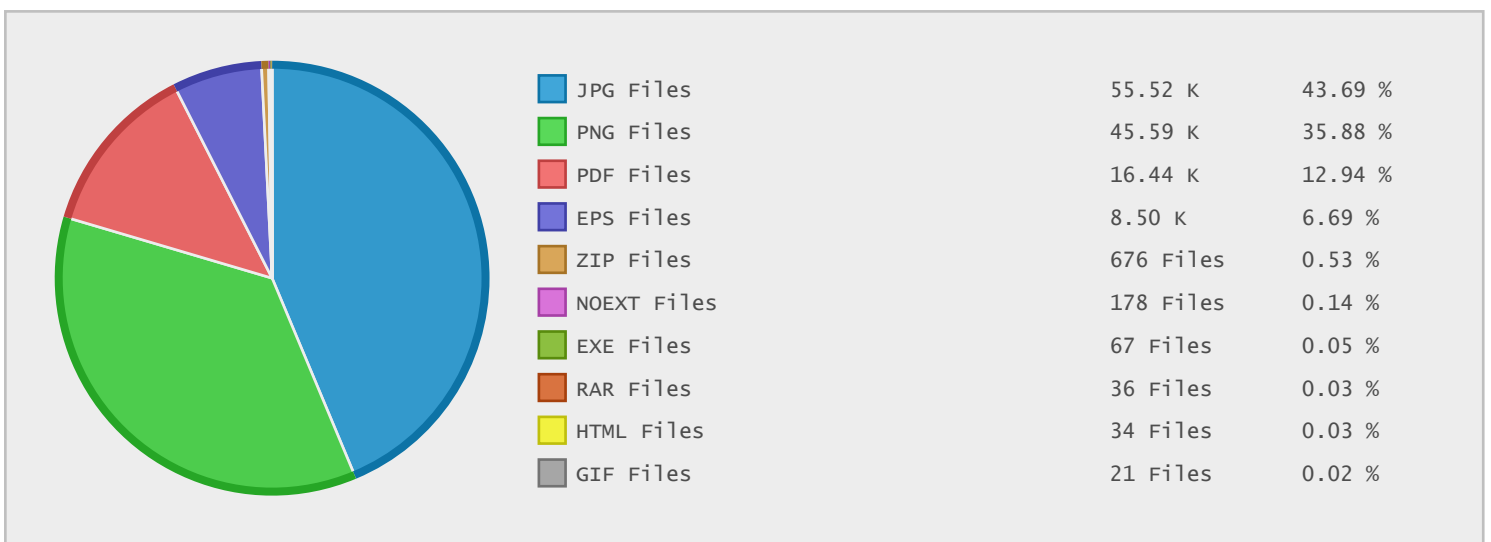

Top 10 File Categories Sorted By Disk Space

Last 12 Months Modified Disk Space History

Last 10 Years Modified Disk Space History

Total:	131.91 GB
Average:	13.19 GB
Maximum:	43.24 GB
Minimum:	0.00 GB
From:	2006
To:	2015

Last 10 Years Modified File Count History

Total:	127075 Files
Average:	12708 Files
Maximum:	57463 Files
Minimum:	0 Files
From:	2006
To:	2015

Top 10 File Extensions Sorted By Disk Space

Top 10 File Extensions Sorted By Number of Files