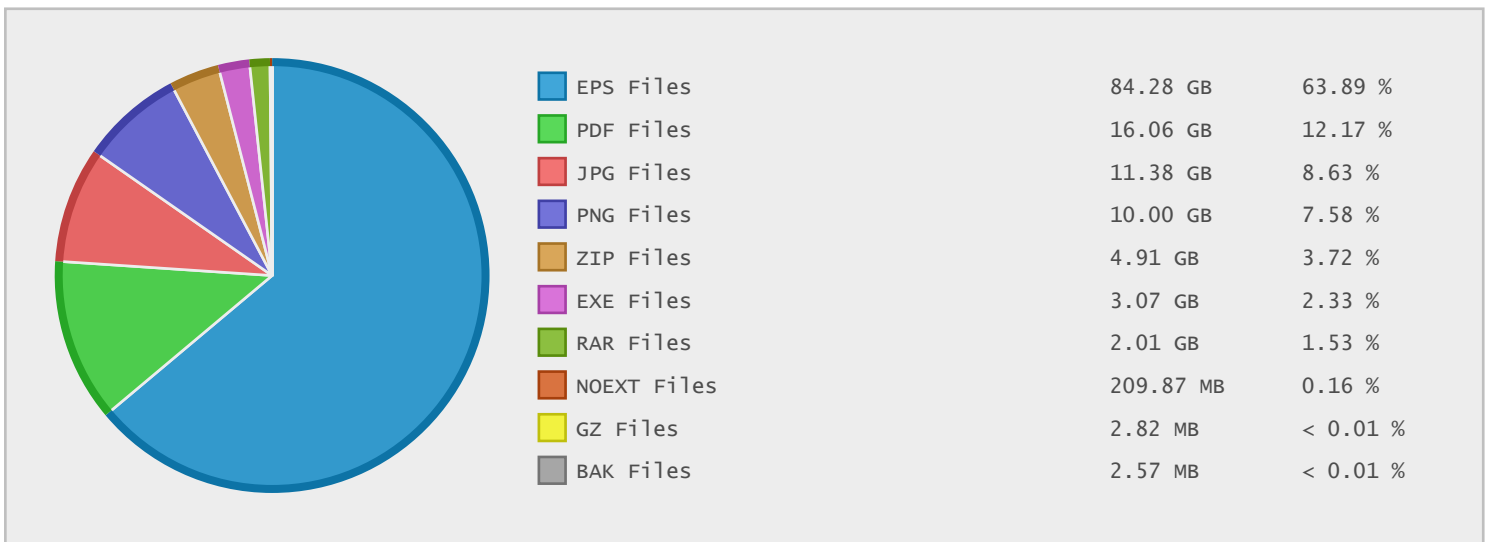

Top 10 File Categories Sorted By Disk Space

Last 12 Months Modified Disk Space History

Last 10 Years Modified Disk Space History

Total:	131.91 GB
Average:	13.19 GB
Maximum:	43.24 GB
Minimum:	0.00 GB
From:	2006
To:	2015

Last 10 Years Modified File Count History

Total:	127075 Files
Average:	12708 Files
Maximum:	57463 Files
Minimum:	0 Files
From:	2006
To:	2015

Top 10 File Extensions Sorted By Disk Space

Top 10 File Extensions Sorted By Number of Files