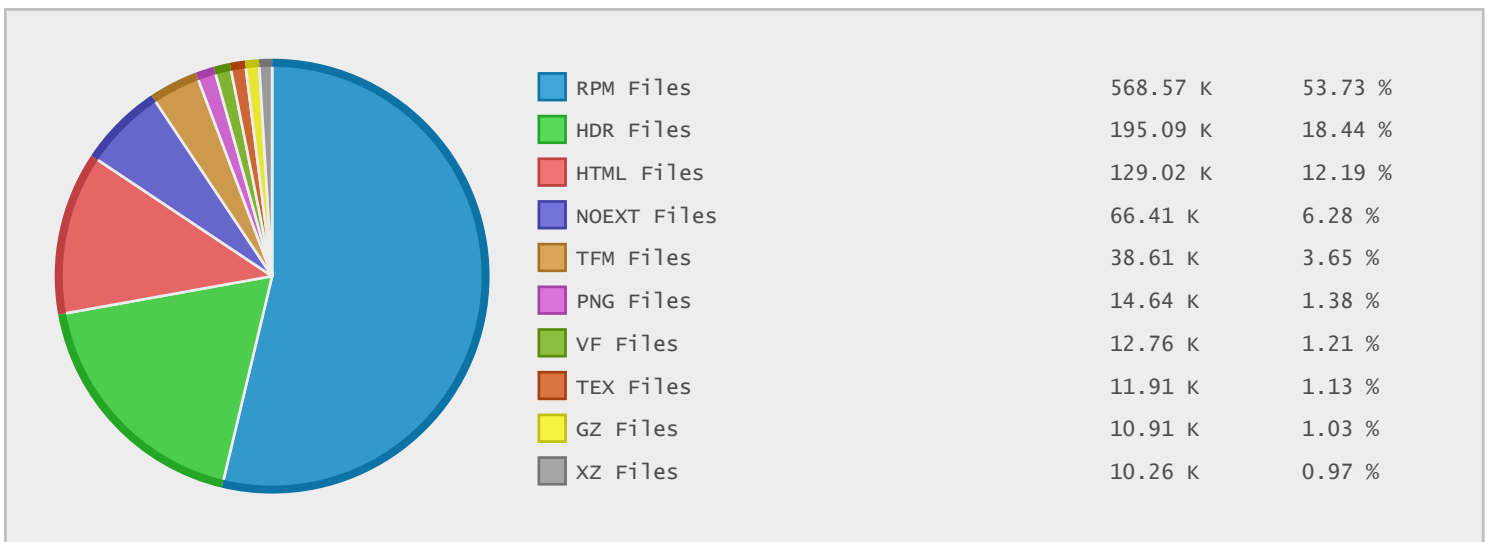

Top 10 File Extensions Sorted By Number of Files