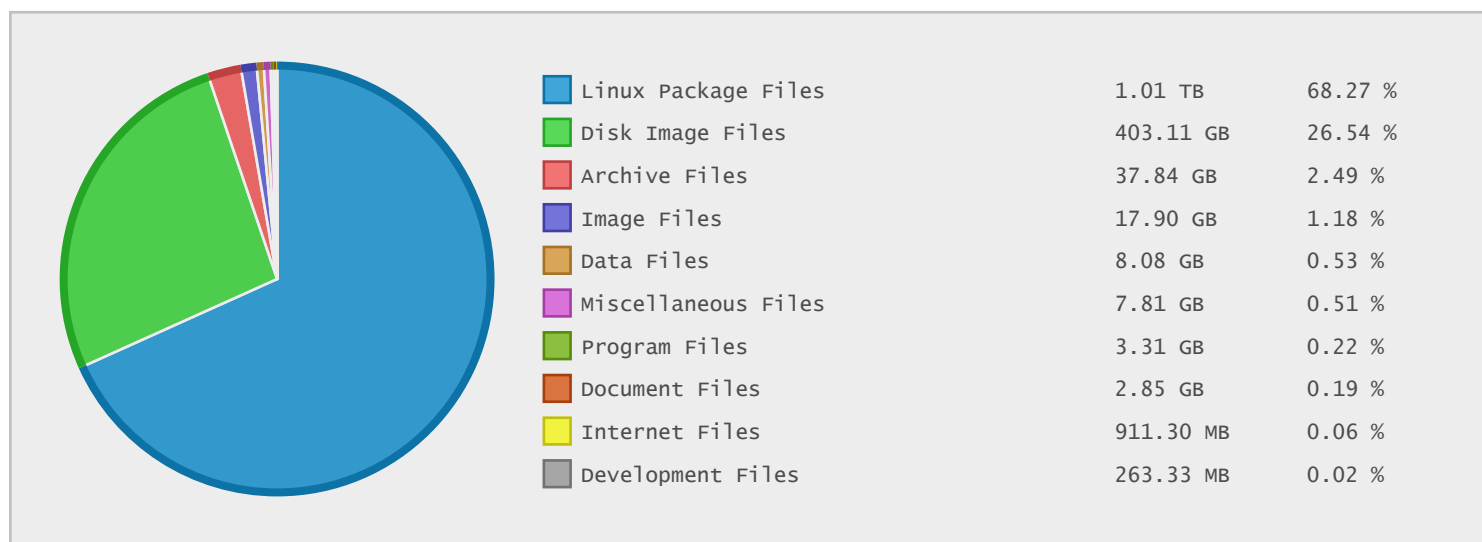

University of Chicago - FTP Site Statistics

| Property | Value |
|-------------|-----------------------|
| FTP Server | bay.uchicago.edu |
| Description | University of Chicago |
| Country | United States |
| Scan Date | 07/Feb/2015 |
| Total Dirs | 43,617 |
| Total Files | 1,189,155 |
| Total Data | 1.48 TB |

Top 10 File Categories Sorted By Disk Space

Last 12 Months Modified Disk Space History

Last 10 Years Modified Disk Space History

| | |
|----------|------------|
| Total: | 1292.26 GB |
| Average: | 129.23 GB |
| Maximum: | 218.38 GB |
| Minimum: | 35.19 GB |
| From: | 2006 |
| To: | 2015 |

Last 10 Years Modified File Count History

| | |
|----------|--------------|
| Total: | 860464 Files |
| Average: | 86046 Files |
| Maximum: | 157332 Files |
| Minimum: | 48139 Files |
| From: | 2006 |
| To: | 2015 |