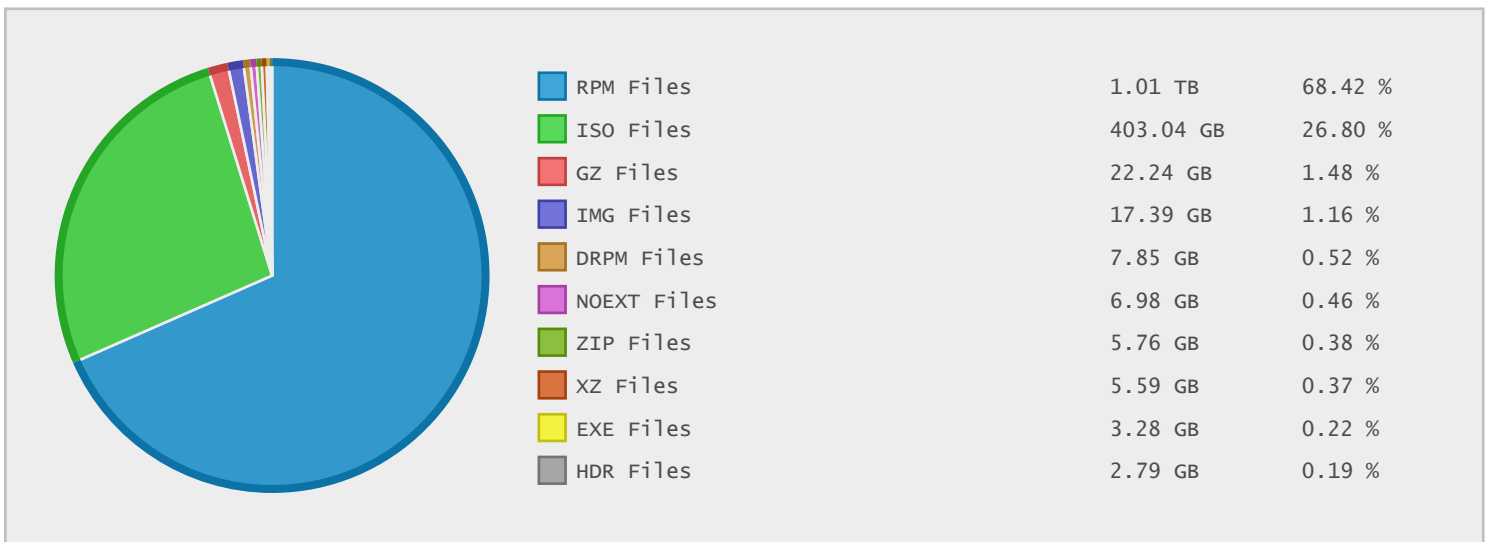

Top 10 File Extensions Sorted By Disk Space