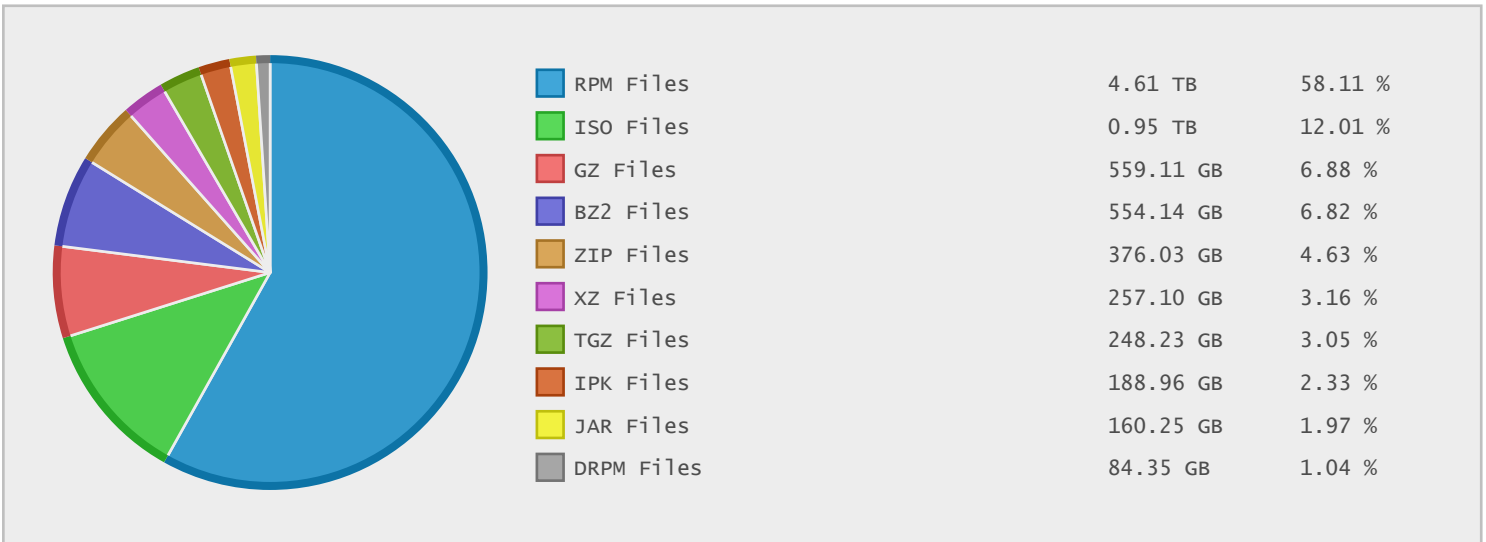

Top 10 File Categories Sorted By Disk Space

Last 12 Months Modified Disk Space History

Last 10 Years Modified Disk Space History

Total:	8450.81 GB
Average:	845.08 GB
Maximum:	2397.29 GB
Minimum:	46.72 GB
From:	2006
To:	2015

Last 10 Years Modified File Count History

Total:	10310198...
Average:	1031020 ...
Maximum:	3284167 ...
Minimum:	65406 Files
From:	2006
To:	2015

Top 10 File Extensions Sorted By Disk Space

Top 10 File Extensions Sorted By Number of Files