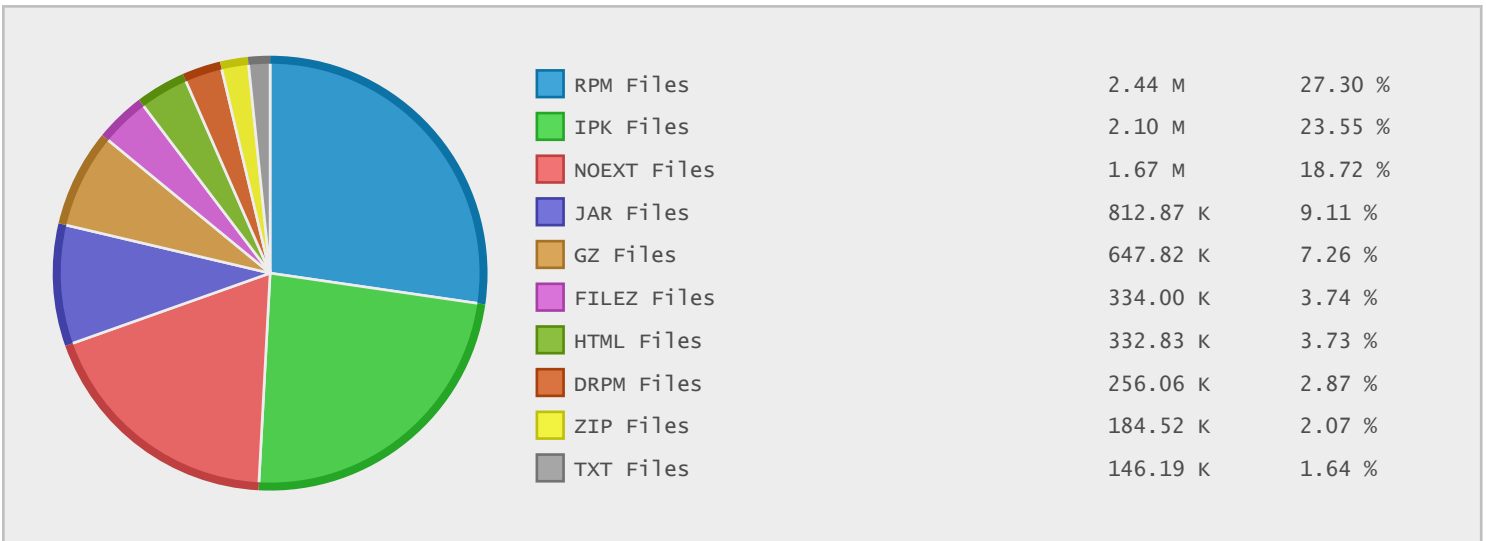

Top 10 File Categories Sorted By Disk Space

Last 12 Months Modified Disk Space History

Last 10 Years Modified Disk Space History

Total:	8450.81 GB
Average:	845.08 GB
Maximum:	2397.29 GB
Minimum:	46.72 GB
From:	2006
To:	2015

Last 10 Years Modified File Count History

Total:	10310198...
Average:	1031020 ...
Maximum:	3284167 ...
Minimum:	65406 Files
From:	2006
To:	2015

Top 10 File Extensions Sorted By Disk Space

Top 10 File Extensions Sorted By Number of Files