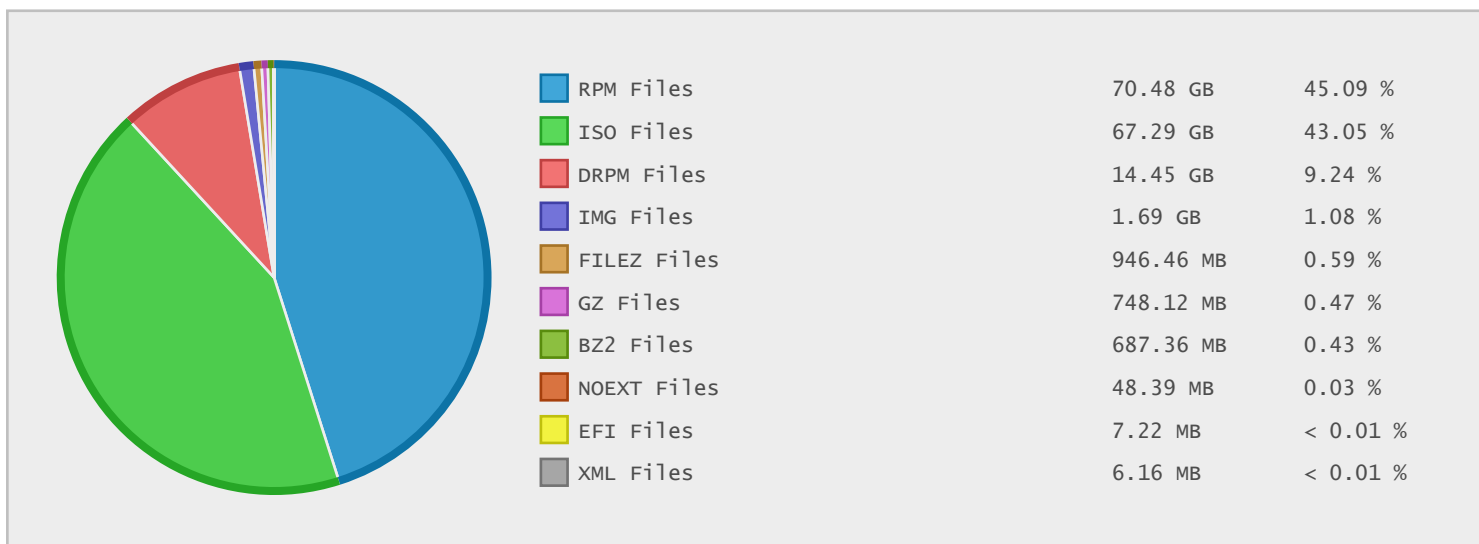

Top 10 File Categories Sorted By Disk Space

Last 12 Months Modified Disk Space History

Last 10 Years Modified Disk Space History

Last 10 Years Modified File Count History

Top 10 File Extensions Sorted By Disk Space