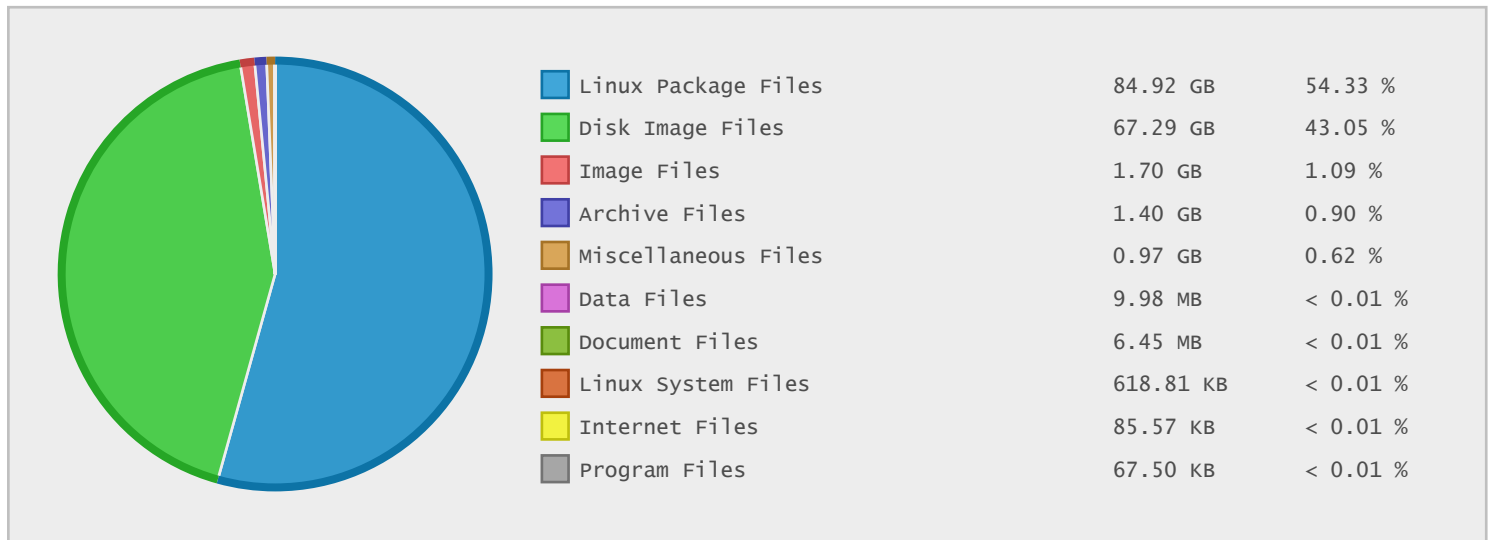

Telekom Romania Software Archive - FTP Site Statistics

Property	Value
FTP Server	centos-mirror.cyberhost.ro
Description	Telekom Romania Software Archive
Country	Romania
Scan Date	26/Dec/2015
Total Dirs	1,000
Total Files	116,588
Total Data	156.31 GB

Top 20 Directories Sorted by Disk Space

Name	Dirs	Files	Data	Data (%)
/	1000	116588	156.31 GB	100.00 %
/6.7	139	25392	48.08 GB	30.76 %
/5.11	67	8480	39.92 GB	25.54 %
/7.1.1503	374	47516	39.71 GB	25.41 %
/7.2.1511	374	34990	28.60 GB	18.30 %
/5.11/isos	2	41	19.50 GB	12.47 %
/6.7/isos	2	38	16.62 GB	10.64 %
/7.2.1511/isos	1	19	15.02 GB	9.61 %
/7.2.1511/isos/x86_64	0	19	15.02 GB	9.61 %
/7.1.1503/isos	1	21	15.01 GB	9.60 %
/7.1.1503/isos/x86_64	0	21	15.01 GB	9.60 %
/6.7/updates	8	8055	14.26 GB	9.12 %
/6.7/os	14	11608	10.91 GB	6.98 %
/5.11/isos/x86_64	0	21	10.44 GB	6.68 %
/5.11/os	14	6563	9.74 GB	6.23 %
/5.11/updates	6	1094	9.28 GB	5.94 %
/5.11/isos/i386	0	20	9.06 GB	5.80 %
/6.7/isos/x86_64	0	19	8.78 GB	5.62 %
/6.7/isos/i386	0	19	7.84 GB	5.02 %
/7.2.1511/os	10	9042	7.30 GB	4.67 %

Top 10 File Categories Sorted By Disk Space