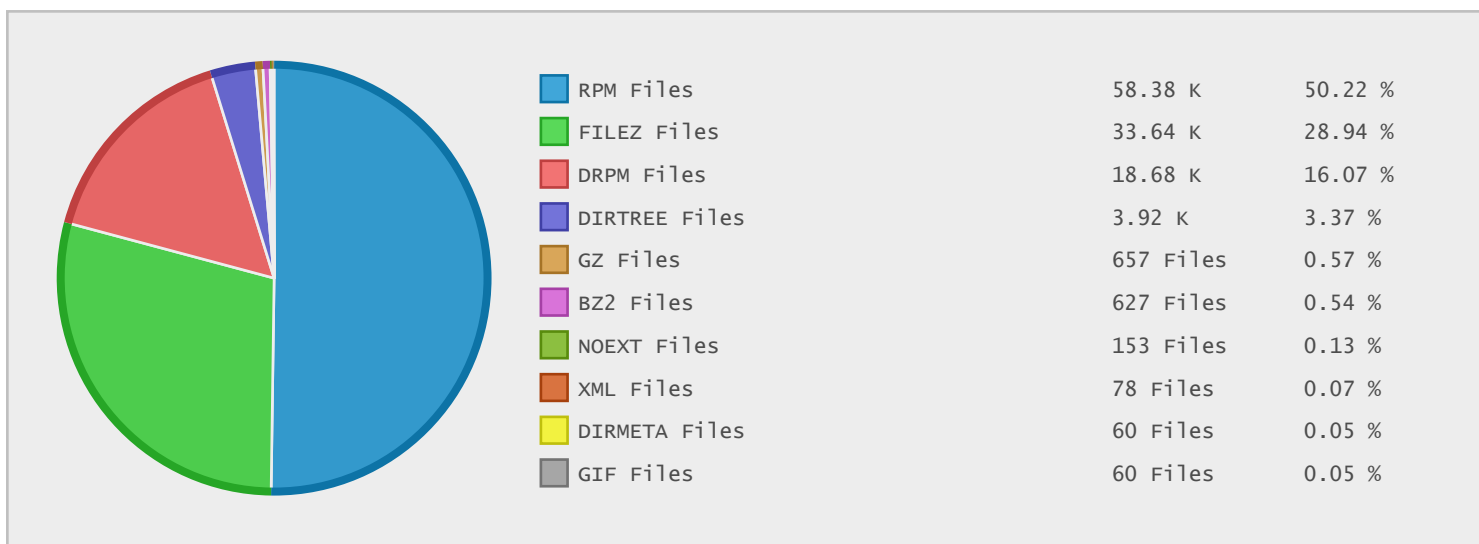

Telekom Romania Software Archive - FTP Site Statistics

Property	Value
FTP Server	centos-mirror.cyberhost.ro
Description	Telekom Romania Software Archive
Country	Romania
Scan Date	26/Dec/2015
Total Dirs	1,000
Total Files	116,588
Total Data	156.31 GB

Top 10 File Categories Sorted By Disk Space

Last 12 Months Modified Disk Space History

Last 10 Years Modified Disk Space History

Last 10 Years Modified File Count History

Top 10 File Extensions Sorted By Disk Space

Top 10 File Extensions Sorted By Number of Files

Top 10 File Categories Sorted by Disk Space

Category	Files	Data	Data (%)
Linux Package Files	77058	84.92 GB	54.33 %
Disk Image Files	54	67.29 GB	43.05 %
Image Files	127	1.70 GB	1.09 %
Archive Files	1285	1.40 GB	0.90 %
Miscellaneous Files	37746	0.97 GB	0.62 %
Data Files	72	9.98 MB	< 0.01 %
Document Files	141	6.45 MB	< 0.01 %
Linux System Files	4	618.81 KB	< 0.01 %
Internet Files	37	85.57 KB	< 0.01 %
Program Files	2	67.50 KB	< 0.01 %