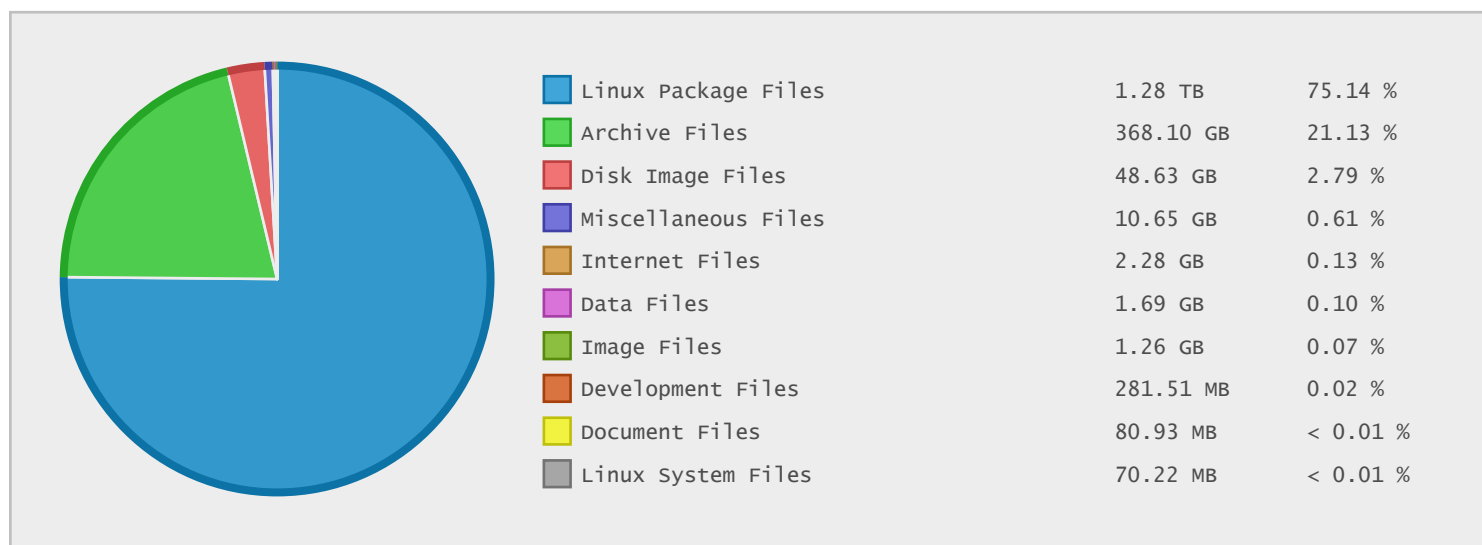

Washington State University - FTP Site Statistics

| Property | Value |
|-------------|-----------------------------|
| FTP Server | centos.eecs.wsu.edu |
| Description | Washington State University |
| Country | United States |
| Scan Date | 23/Nov/2015 |
| Total Dirs | 90,179 |
| Total Files | 1,903,340 |
| Total Data | 1.70 TB |

Top 10 File Categories Sorted By Disk Space

Last 12 Months Modified Disk Space History

Last 10 Years Modified Disk Space History

| | |
|----------|------------|
| Total: | 1732.95 GB |
| Average: | 173.30 GB |
| Maximum: | 781.86 GB |
| Minimum: | 6.35 GB |
| From: | 2006 |
| To: | 2015 |

Last 10 Years Modified File Count History

| | |
|----------|--------------|
| Total: | 1743490 ... |
| Average: | 174349 Files |
| Maximum: | 589005 Files |
| Minimum: | 37696 Files |
| From: | 2006 |
| To: | 2015 |