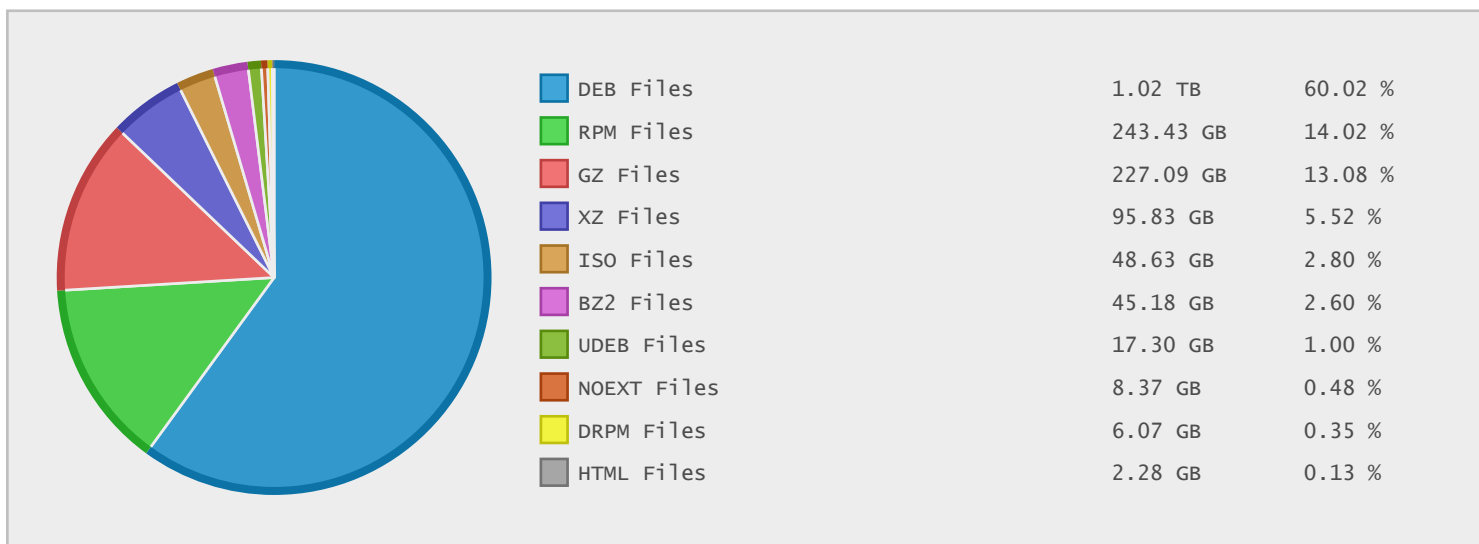

Top 10 File Extensions Sorted By Disk Space