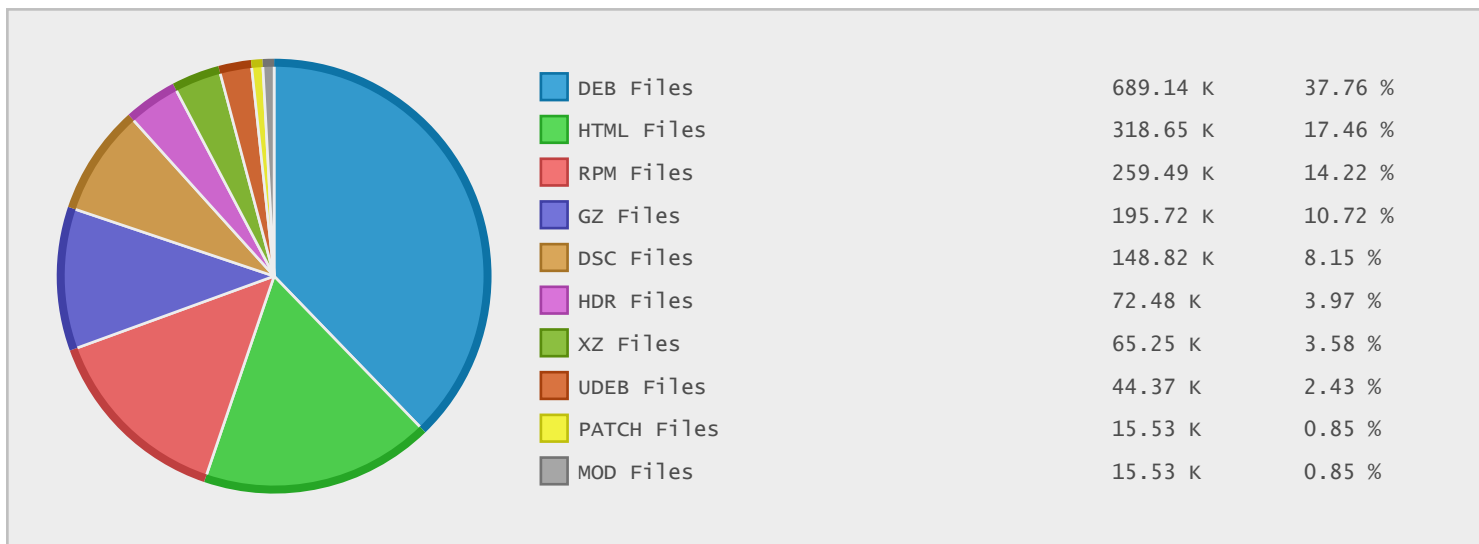

Top 10 File Extensions Sorted By Number of Files