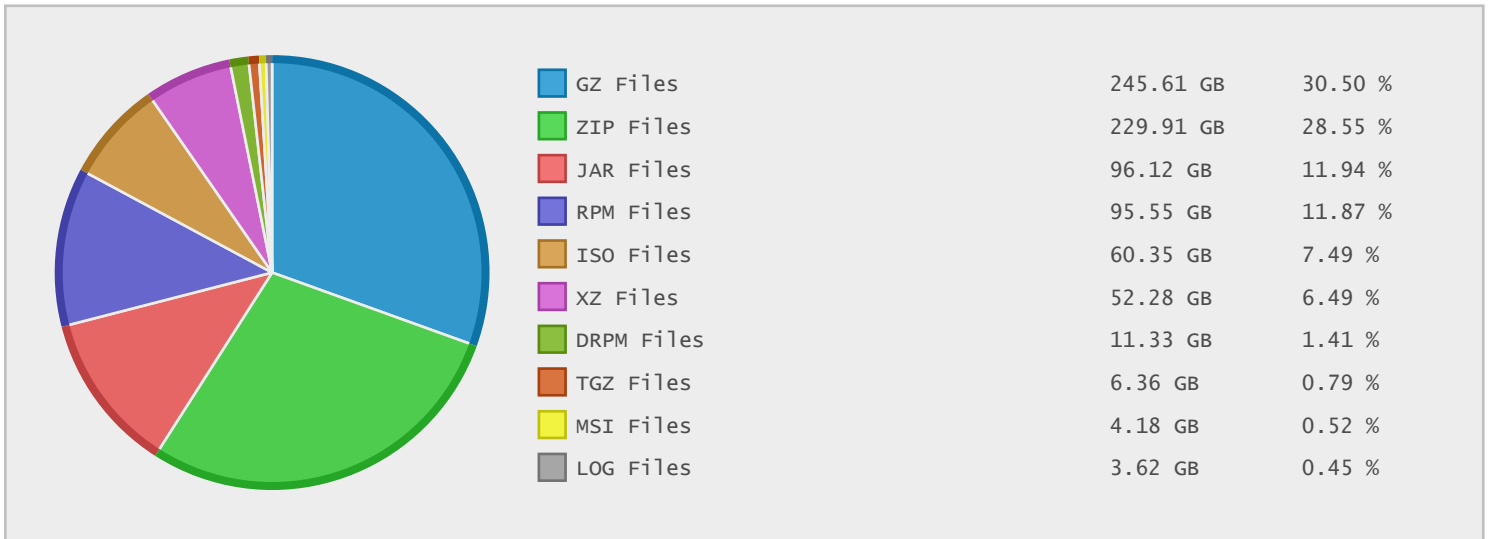

Top 10 File Extensions Sorted By Disk Space