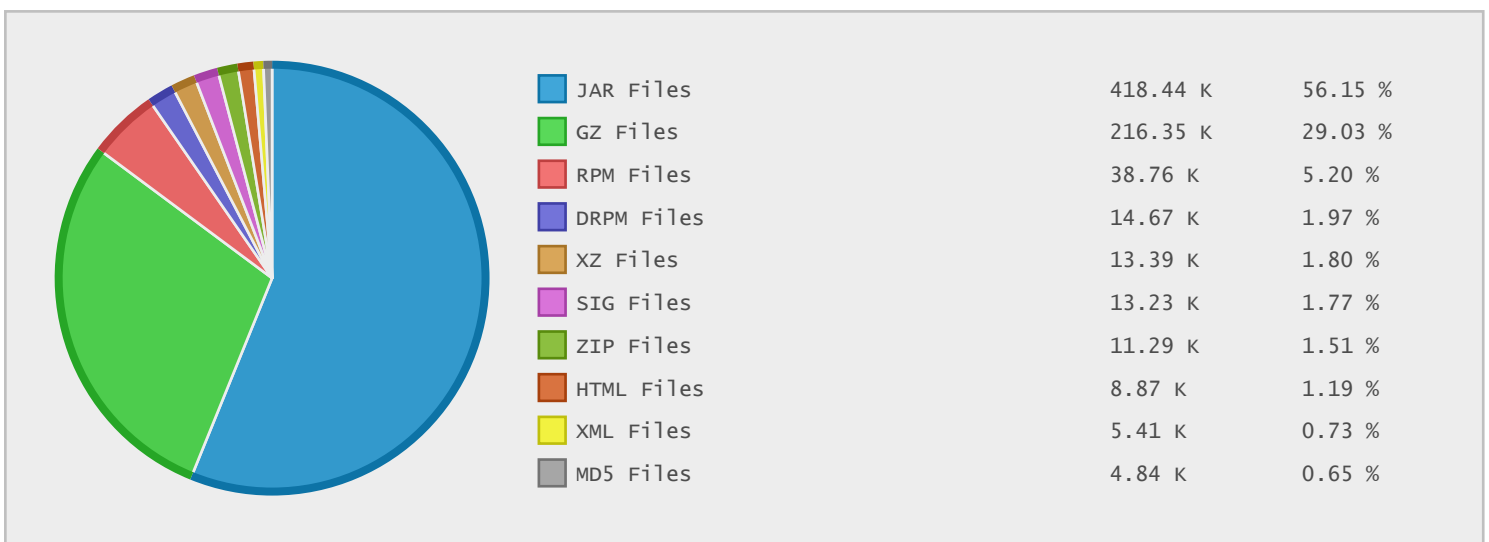

Top 20 Directories Sorted by Disk Space

Name	Dirs	Files	Data	Data (%)
/	40156	843676	829.16 GB	100.00 %
/eclipse	34808	742452	503.40 GB	60.71 %
/eclipse/technology	2884	30817	175.09 GB	21.12 %
/eclipse/technology/epp	242	6905	160.94 GB	19.41 %
/eclipse/technology/epp/downloads	20	3258	160.62 GB	19.37 %
/eclipse/technology/epp/downloads/release	19	3258	160.62 GB	19.37 %
/CentOS	240	50432	102.98 GB	12.42 %
/MariaDB	3177	9556	89.24 GB	10.76 %
/eclipse/technology/epp/downloads/rele...	5	1700	84.04 GB	10.14 %
/eclipse/eclipse	831	50461	65.18 GB	7.86 %
/eclipse/tools	1081	30083	50.39 GB	6.08 %
/archlinux	83	26693	48.83 GB	5.89 %
/apache	1754	8730	48.65 GB	5.87 %
/eclipse/eclipse/downloads	614	3838	44.51 GB	5.37 %
/eclipse/eclipse/downloads/drops4	611	3822	44.51 GB	5.37 %
/eclipse/releases	126	204717	43.40 GB	5.23 %
/archlinux/pool	2	26438	41.63 GB	5.02 %
/CentOS/6.6	90	21099	36.26 GB	4.37 %
/tdf	88	5808	34.96 GB	4.22 %
/tdf/libreoffice	85	5807	34.96 GB	4.22 %

Top 10 File Categories Sorted By Disk Space

Last 12 Months Modified Disk Space History

Last 10 Years Modified Disk Space History

Last 10 Years Modified File Count History

Top 10 File Extensions Sorted By Disk Space

Top 10 File Extensions Sorted By Number of Files

Top 10 File Categories Sorted by Disk Space

Category	Files	Data	Data (%)
Archive Files	242609	537.96 GB	64.88 %
Linux Package Files	53934	108.85 GB	13.13 %
Internet Files	433390	98.60 GB	11.89 %
Disk Image Files	463	64.54 GB	7.78 %
Data Files	24799	5.47 GB	0.66 %
Windows Package Files	220	4.18 GB	0.50 %
Document Files	10470	3.26 GB	0.39 %
Program Files	123	2.27 GB	0.27 %
Image Files	1748	1.83 GB	0.22 %
Miscellaneous Files	68299	1.48 GB	0.18 %