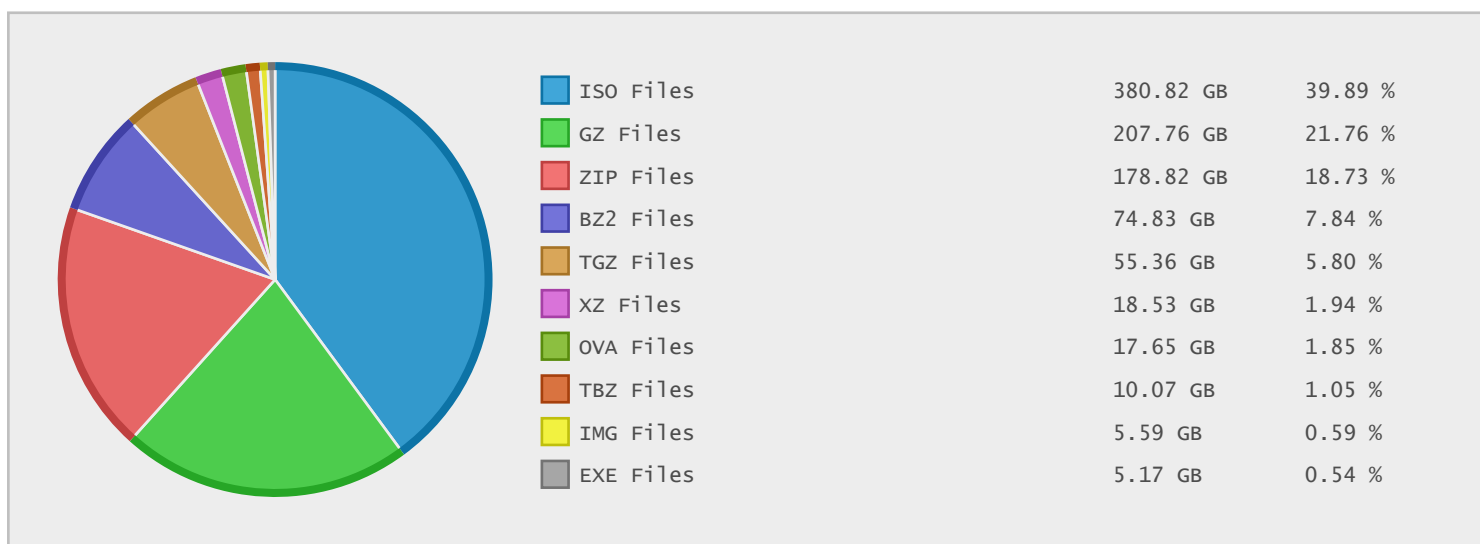

Transip Hosting Services Software Archive - FTP Site Statistics

Property	Value
FTP Server	centos.mirror.transip.nl
Description	Transip Hosting Services Software Archive
Country	Netherlands
Scan Date	25/Dec/2015
Total Dirs	51,761
Total Files	93,218
Total Data	0.97 TB

Top 10 File Categories Sorted by Disk Space

Last 12 Months Modified Disk Space History

Last 10 Years Modified Disk Space History

Last 10 Years Modified File Count History

Top 10 File Extensions Sorted By Disk Space

Top 10 File Extensions Sorted By Number of Files

Top 10 File Categories Sorted by Disk Space

Category	Files	Data	Data (%)
Archive Files	38537	552.04 GB	55.68 %
Disk Image Files	1583	400.20 GB	40.36 %
Miscellaneous Files	8599	10.22 GB	1.03 %
Data Files	13075	7.07 GB	0.71 %
Image Files	364	5.66 GB	0.57 %
Program Files	208	5.18 GB	0.52 %
Document Files	15982	4.10 GB	0.41 %
Internet Files	12232	3.61 GB	0.36 %
Video Files	20	1.33 GB	0.13 %
Music Files	78	885.24 MB	0.09 %