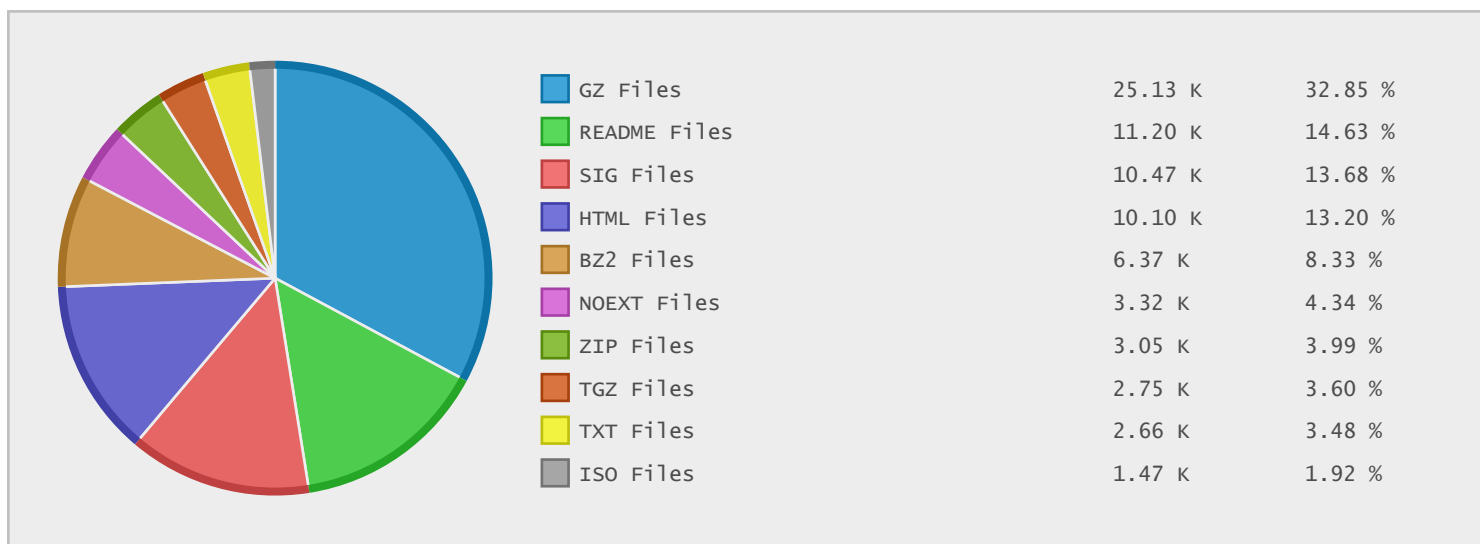

Transip Hosting Services Software Archive - FTP Site Statistics

Property	Value
FTP Server	centos.mirror.transip.nl
Description	Transip Hosting Services Software Archive
Country	Netherlands
Scan Date	25/Dec/2015
Total Dirs	51,761
Total Files	93,218
Total Data	0.97 TB

Top 10 File Categories Sorted by Disk Space

Last 12 Months Modified Disk Space History

Last 10 Years Modified Disk Space History

Last 10 Years Modified File Count History

Top 10 File Extensions Sorted By Disk Space

Top 10 File Extensions Sorted By Number of Files

Top 10 File Categories Sorted by Disk Space

Category	Files	Data	Data (%)
Archive Files	38537	552.04 GB	55.68 %
Disk Image Files	1583	400.20 GB	40.36 %
Miscellaneous Files	8599	10.22 GB	1.03 %
Data Files	13075	7.07 GB	0.71 %
Image Files	364	5.66 GB	0.57 %
Program Files	208	5.18 GB	0.52 %
Document Files	15982	4.10 GB	0.41 %
Internet Files	12232	3.61 GB	0.36 %
Video Files	20	1.33 GB	0.13 %
Music Files	78	885.24 MB	0.09 %