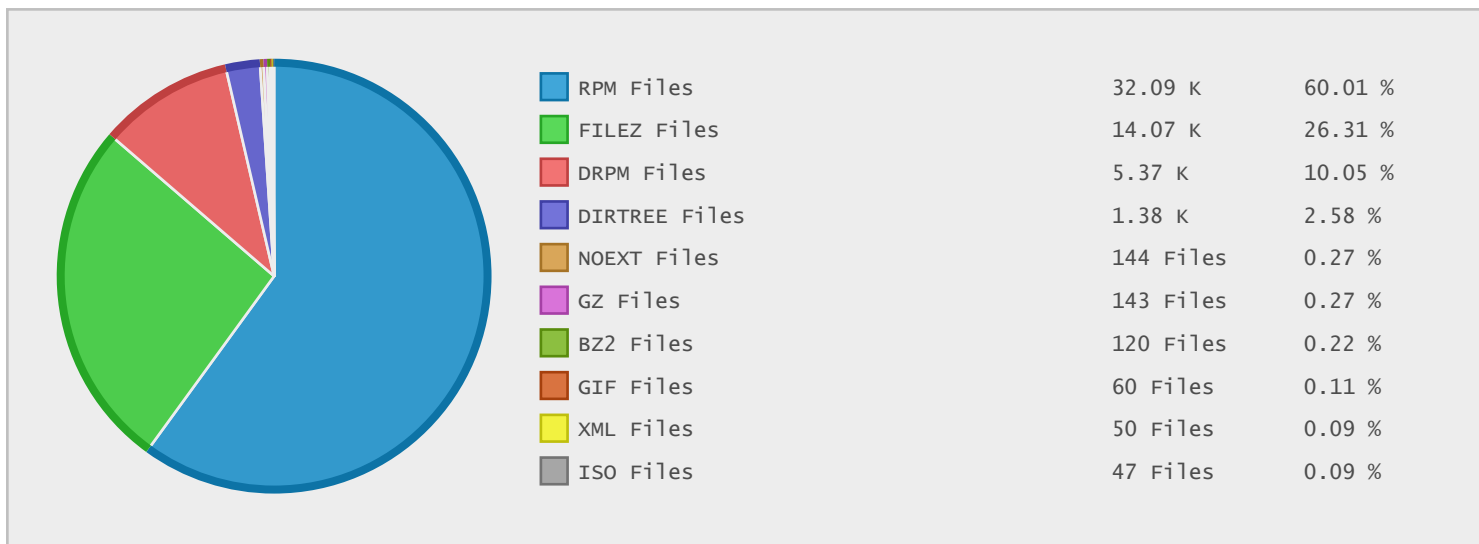

Top 10 File Categories Sorted By Disk Space

Last 12 Months Modified Disk Space History

Last 10 Years Modified Disk Space History

Total:	102.50 GB
Average:	10.25 GB
Maximum:	59.52 GB
Minimum:	0.00 GB
From:	2006
To:	2015

Last 10 Years Modified File Count History

Total:	53621 Files
Average:	5362 Files
Maximum:	29544 Files
Minimum:	5 Files
From:	2006
To:	2015

Top 10 File Extensions Sorted By Disk Space

Top 10 File Extensions Sorted By Number of Files