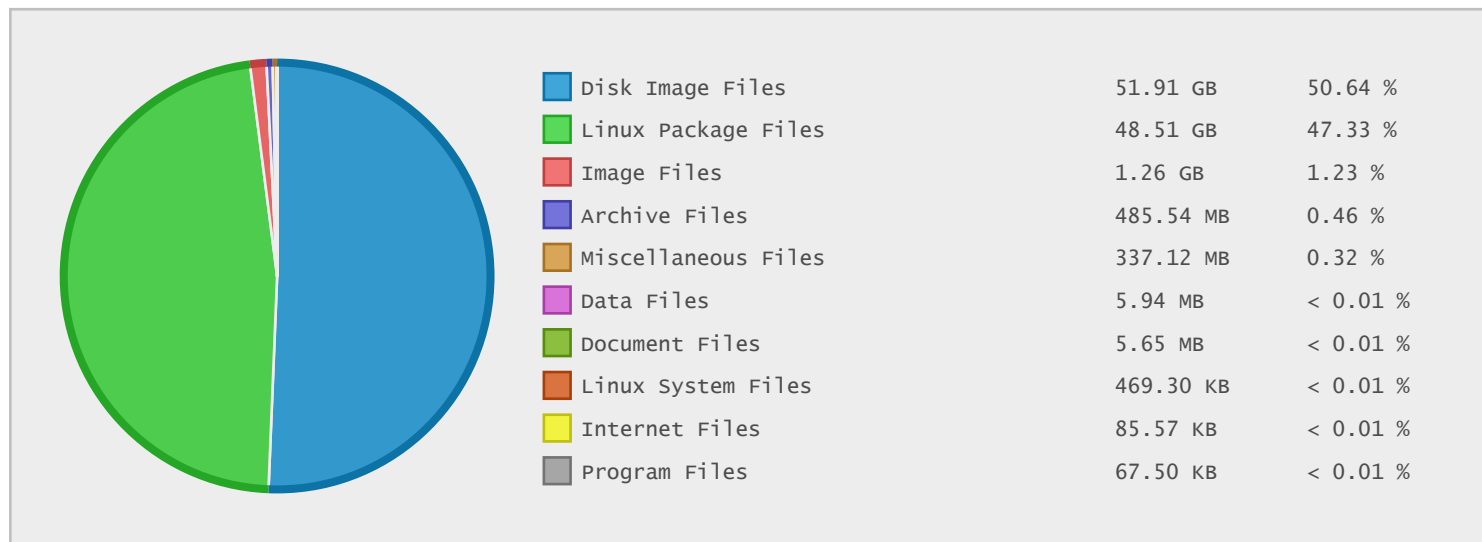

Atwab Linux Software Archive - FTP Site Statistics

Property	Value
FTP Server	centos.mirrors.atwab.net
Description	Atwab Linux Software Archive
Country	Canada
Scan Date	28/Aug/2015
Total Dirs	522
Total Files	53,746
Total Data	102.50 GB

Top 10 File Categories Sorted By Disk Space

Last 12 Months Modified Disk Space History

Last 10 Years Modified Disk Space History

Total:	102.50 GB
Average:	10.25 GB
Maximum:	59.52 GB
Minimum:	0.00 GB
From:	2006
To:	2015

Last 10 Years Modified File Count History

Total:	53621 Files
Average:	5362 Files
Maximum:	29544 Files
Minimum:	5 Files
From:	2006
To:	2015

Top 10 File Extensions Sorted By Disk Space

Top 10 File Extensions Sorted By Number of Files