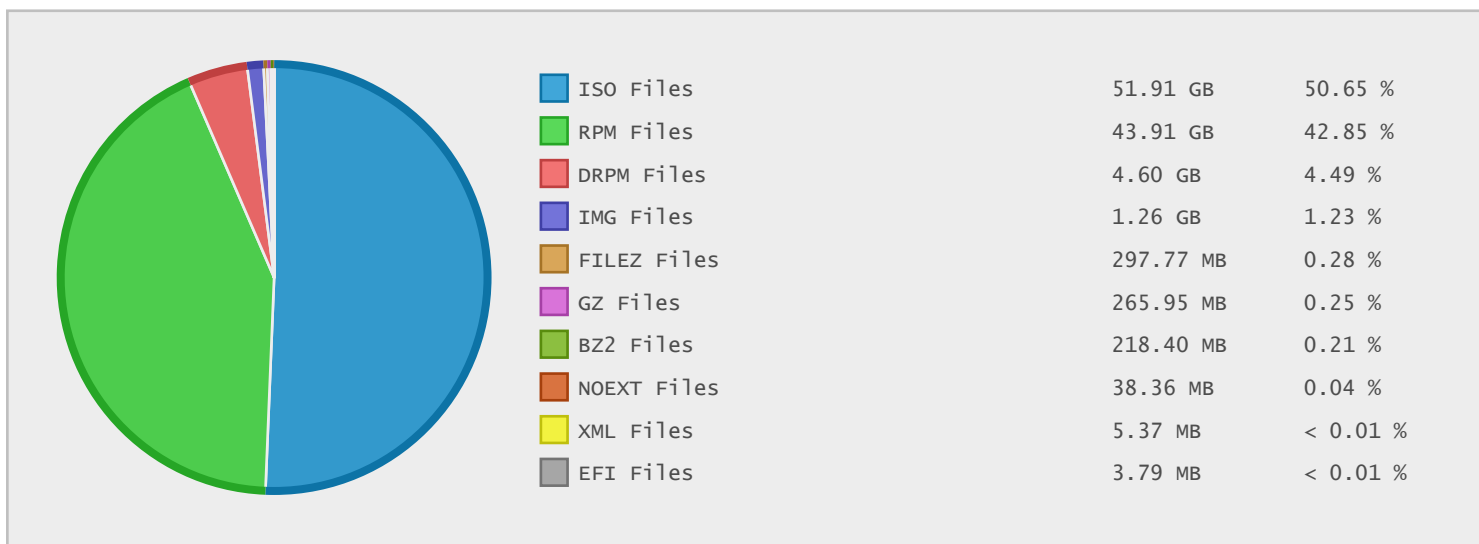

Top 10 File Categories Sorted By Disk Space

Last 12 Months Modified Disk Space History

Last 10 Years Modified Disk Space History

Total:	102.50 GB
Average:	10.25 GB
Maximum:	59.52 GB
Minimum:	0.00 GB
From:	2006
To:	2015

Last 10 Years Modified File Count History

Total:	53621 Files
Average:	5362 Files
Maximum:	29544 Files
Minimum:	5 Files
From:	2006
To:	2015

Top 10 File Extensions Sorted By Disk Space

Top 10 File Extensions Sorted By Number of Files