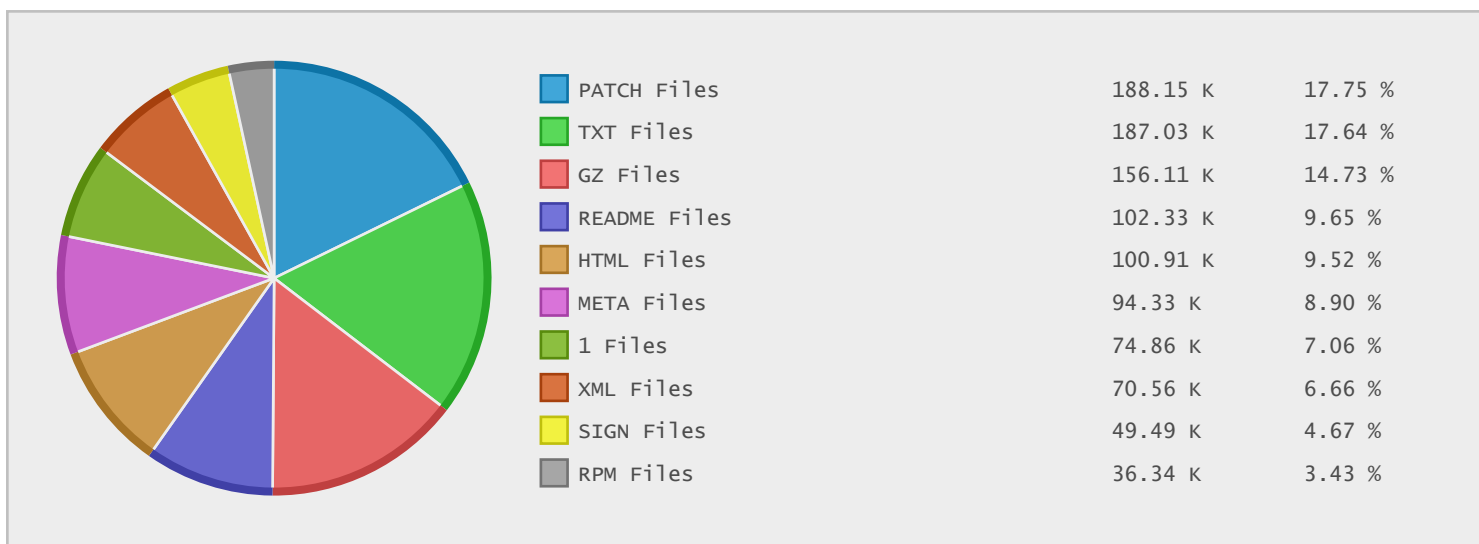

Top 10 File Extensions Sorted By Number of Files