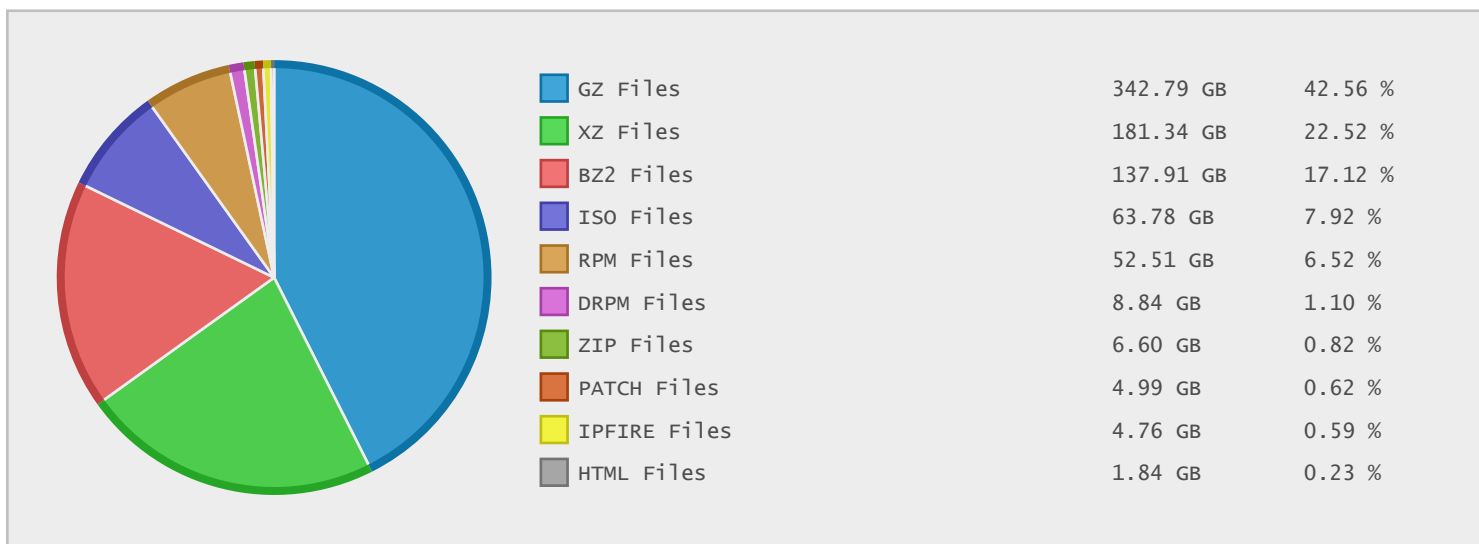

### Last 10 Years Modified Disk Space History

Total:	747.92 GB
Average:	74.79 GB
Maximum:	171.48 GB
Minimum:	1.52 GB
From:	2006
To:	2015

### Last 10 Years Modified File Count History

Total:	908984 Files
Average:	90898 Files
Maximum:	318352 Files
Minimum:	13353 Files
From:	2006
To:	2015

### Top 10 File Extensions Sorted By Disk Space