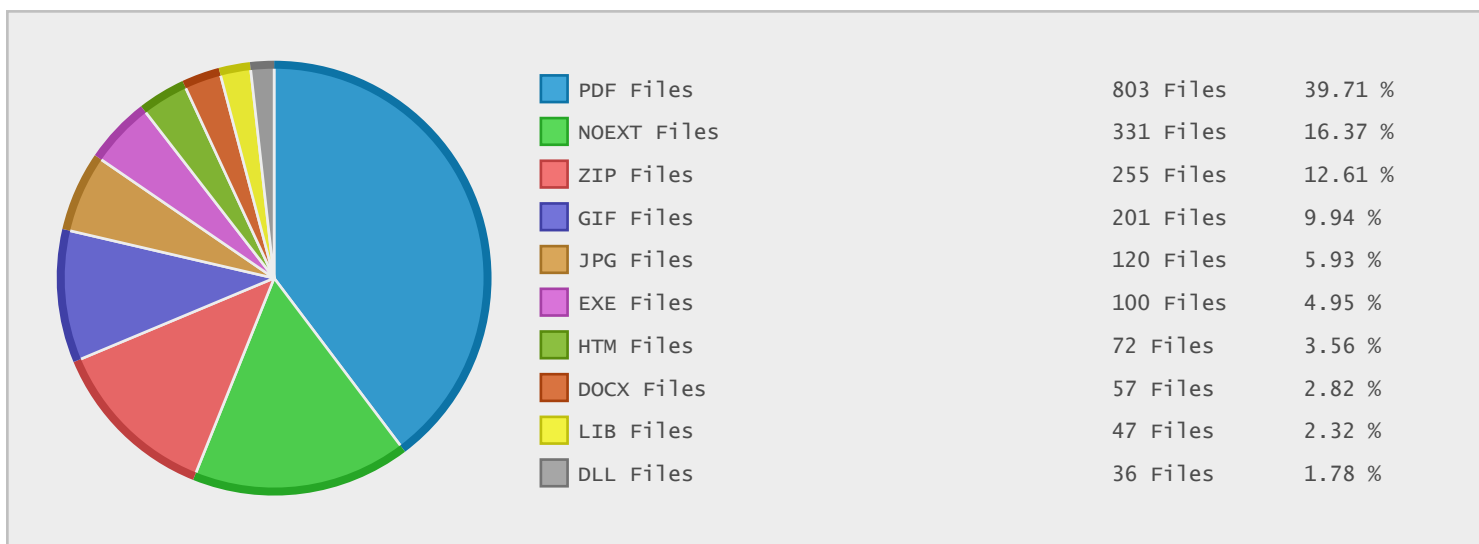

Top 10 File Extensions Sorted By Number of Files