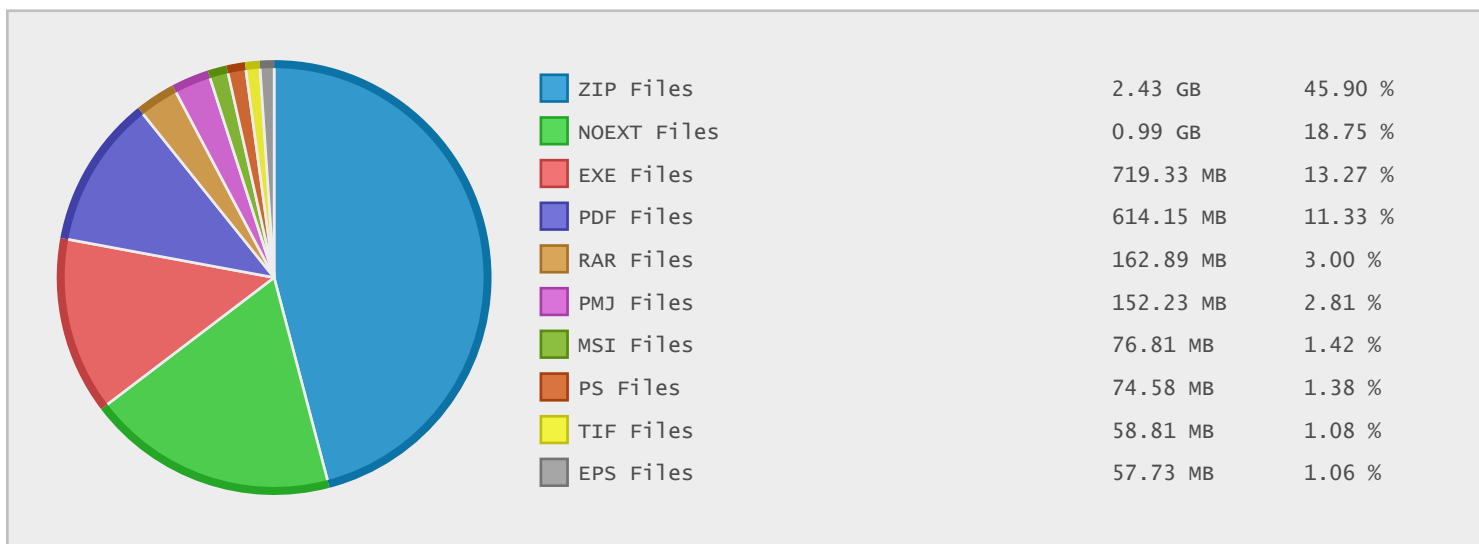

### Last 10 Years Modified Disk Space History

Total:	5.03 GB
Average:	0.50 GB
Maximum:	2.39 GB
Minimum:	0.00 GB
From:	2006
To:	2015

### Last 10 Years Modified File Count History

Total:	1687 Files
Average:	169 Files
Maximum:	504 Files
Minimum:	0 Files
From:	2006
To:	2015

### Top 10 File Extensions Sorted By Disk Space