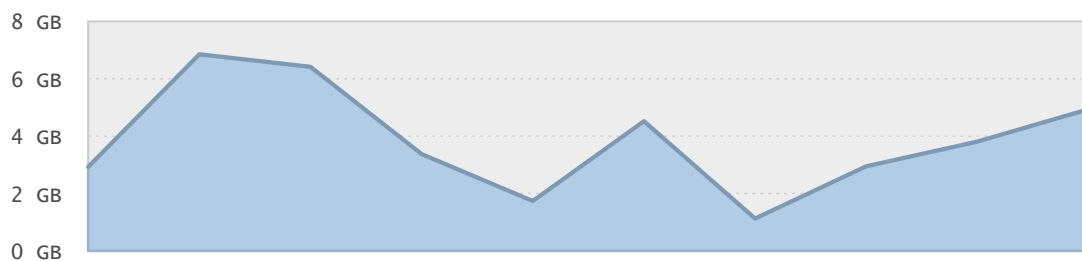

### Top 10 File Categories Sorted By Disk Space

### Last 12 Months Modified Disk Space History

### Last 10 Years Modified Disk Space History

Total:	38.66 GB
Average:	3.87 GB
Maximum:	6.85 GB
Minimum:	1.13 GB
From:	2006
To:	2015