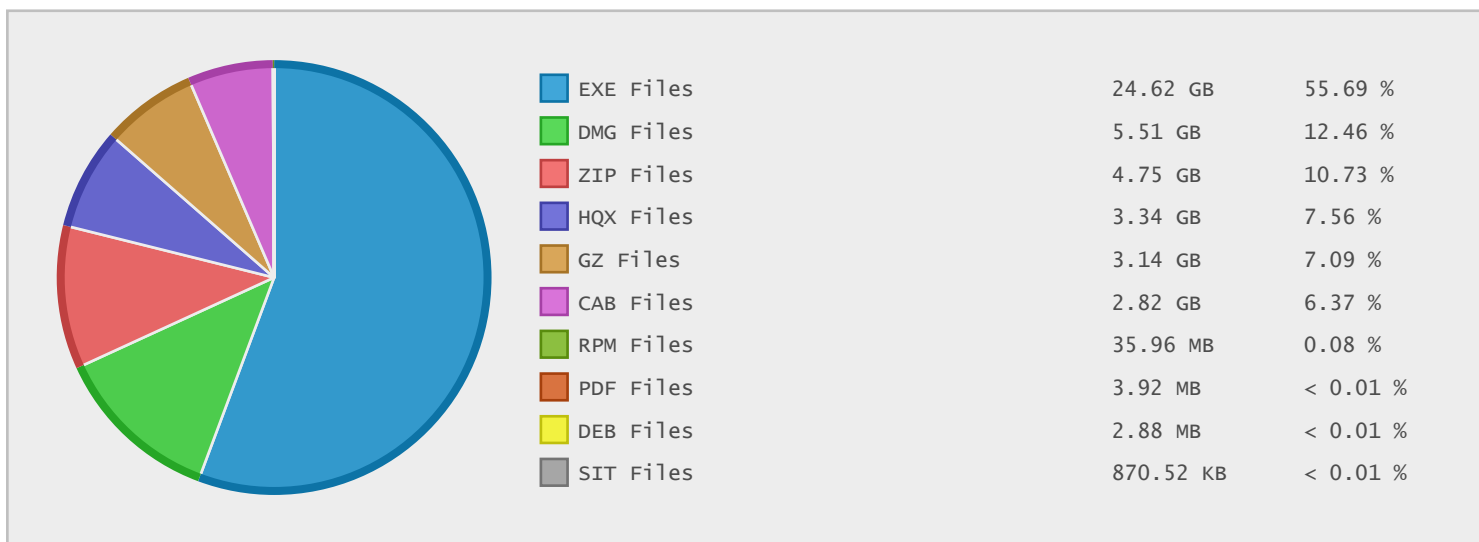

### Last 10 Years Modified Disk Space History

Total:	38.66 GB
Average:	3.87 GB
Maximum:	6.85 GB
Minimum:	1.13 GB
From:	2006
To:	2015

### Last 10 Years Modified File Count History

Total:	1934 Files
Average:	193 Files
Maximum:	556 Files
Minimum:	30 Files
From:	2006
To:	2015

### Top 10 File Extensions Sorted By Disk Space