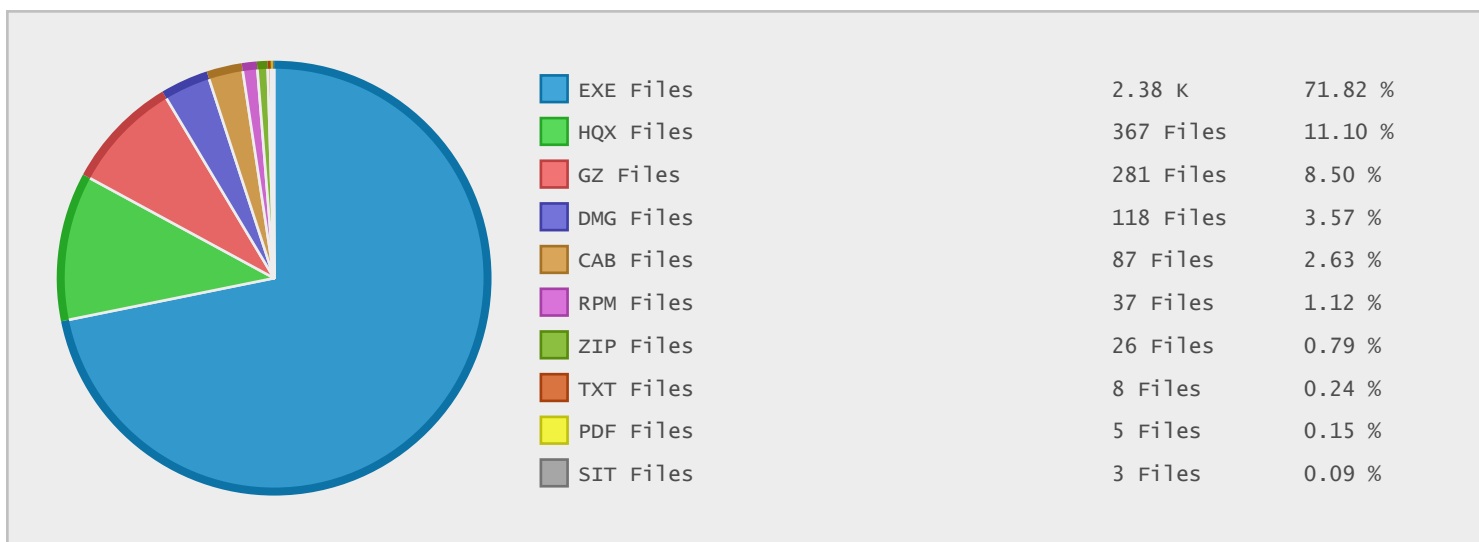

Top 10 File Extensions Sorted By Number of Files