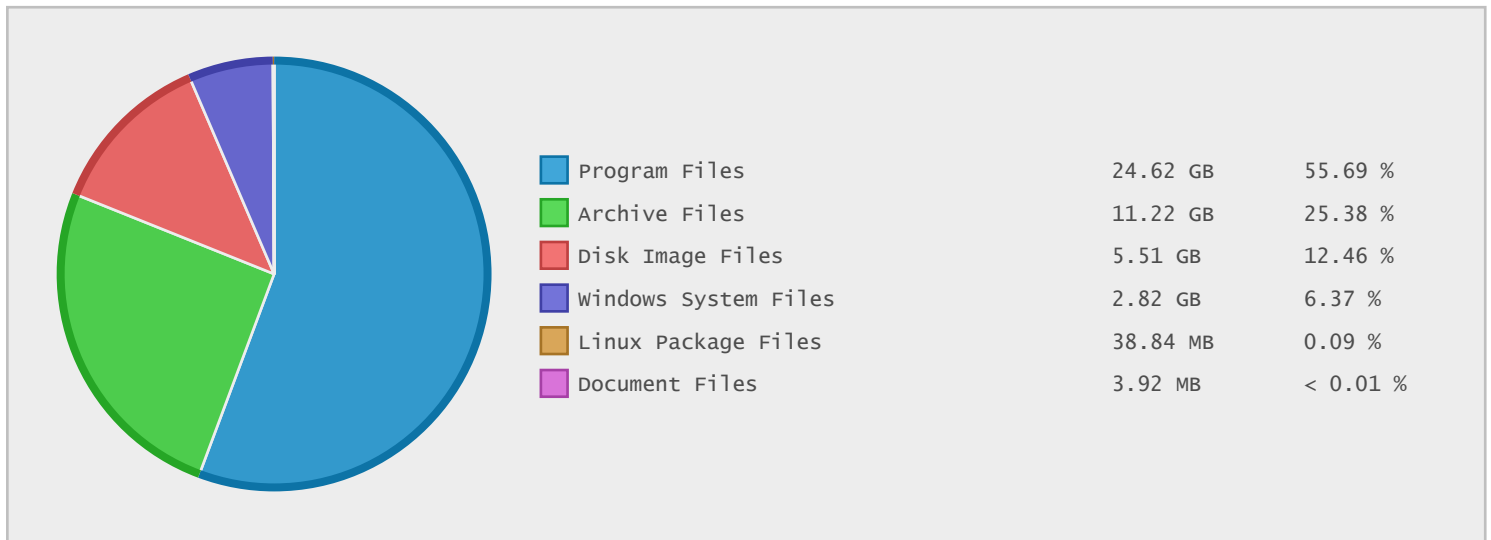

Canon Software Archive - FTP Site Statistics

Property	Value
FTP Server	download.canon.jp
Description	Canon Software Archive
Country	Japan
Scan Date	04/Sep/2015
Total Dirs	144
Total Files	3,309
Total Data	44.21 GB

Top 20 Directories Sorted by Disk Space

Name	Dirs	Files	Data	Data (%)
/	144	3309	44.21 GB	100.00 %
/pub	143	3309	44.21 GB	100.00 %
/pub/driver	141	3258	44.06 GB	99.65 %
/pub/driver/bj4b	8	413	11.61 GB	26.26 %
/pub/driver/dr	0	234	10.00 GB	22.63 %
/pub/driver/bj4b/utility	0	149	5.84 GB	13.20 %
/pub/driver/iwdt	0	13	4.35 GB	9.83 %
/pub/driver/ipr	5	79	2.43 GB	5.49 %
/pub/driver/bj	20	650	2.19 GB	4.95 %
/pub/driver/digitalcamera	1	141	1.84 GB	4.17 %
/pub/driver/bj4b/winxp	0	112	1.79 GB	4.04 %
/pub/driver/multipass	7	182	1.70 GB	3.83 %
/pub/driver/webview	0	47	1.55 GB	3.50 %
/pub/driver/lasershot	16	261	1.54 GB	3.48 %
/pub/driver/ir	12	254	1.45 GB	3.29 %
/pub/driver/mip	0	144	1.45 GB	3.28 %
/pub/driver/bj4b/update	0	15	1.29 GB	2.93 %
/pub/driver/bj4b/macosx	0	35	1.06 GB	2.40 %
/pub/driver/ipr/macx	0	13	1.01 GB	2.28 %
/pub/driver/canoscan	6	222	910.06 MB	2.01 %

Top 10 File Categories Sorted By Disk Space