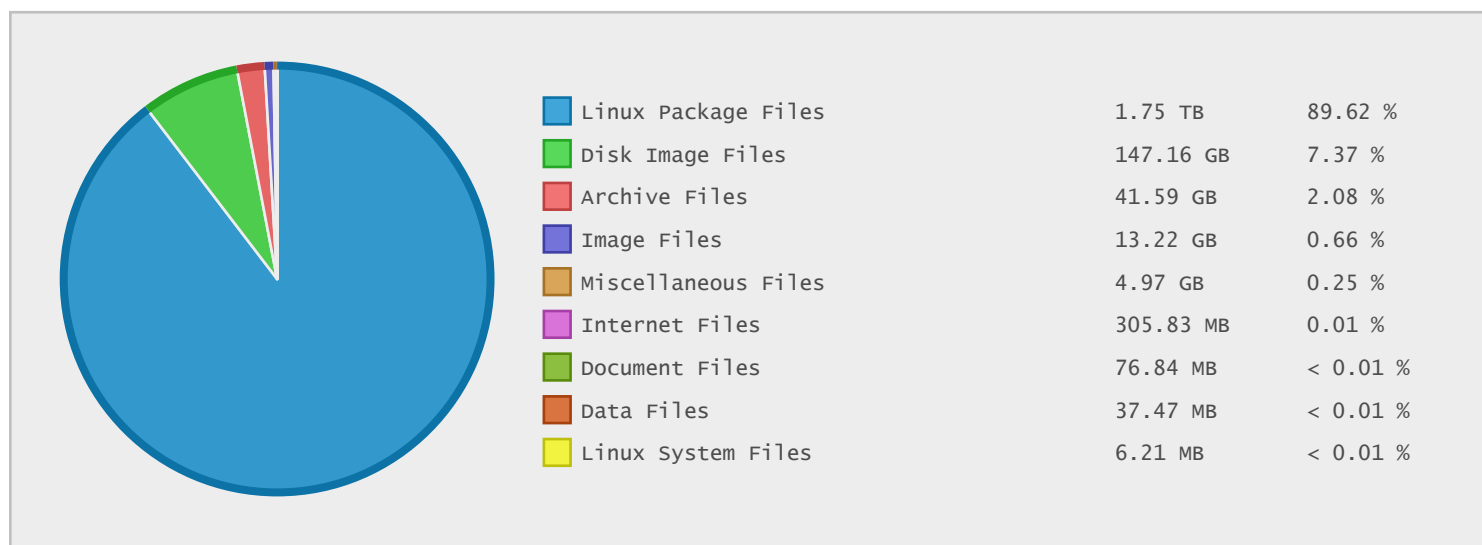

GloboTech Dedicated Servers - FTP Site Statistics

Property	Value
FTP Server	fedora.mirror.gtcomm.net
Description	GloboTech Dedicated Servers
Country	United Kingdom
Scan Date	17/Mar/2015
Total Dirs	3,917
Total Files	1,591,421
Total Data	1.95 TB

Top 20 Directories Sorted by Disk Space

Name	Dirs	Files	Data	Data (%)
/	3917	1591421	1.95 TB	100.00 %
/releases	2326	649313	0.96 TB	49.47 %
/updates	537	424987	512.32 GB	25.66 %
/development	503	419293	493.06 GB	24.69 %
/releases/21	560	182288	276.75 GB	13.86 %
/releases/20	398	167819	265.89 GB	13.32 %
/development/rawhide	248	266705	258.38 GB	12.94 %
/development/21	253	152588	234.68 GB	11.75 %
/releases/21/Everything	238	152274	232.24 GB	11.63 %
/releases/20/Everything	238	137860	204.40 GB	10.24 %
/updates/20	24	152029	184.11 GB	9.22 %
/releases/19	283	114638	180.03 GB	9.02 %
/releases/18	283	109696	166.65 GB	8.35 %
/releases/19/Everything	162	93627	142.70 GB	7.15 %
/updates/19	18	92936	127.48 GB	6.38 %
/releases/18/Everything	165	87538	127.13 GB	6.37 %
/updates/18	12	93901	100.74 GB	5.04 %
/releases/test	786	74861	98.56 GB	4.94 %
/development/rawhide/x86_64	70	93063	75.39 GB	3.78 %
/development/rawhide/i386	70	79446	71.72 GB	3.59 %

Top 10 File Categories Sorted By Disk Space