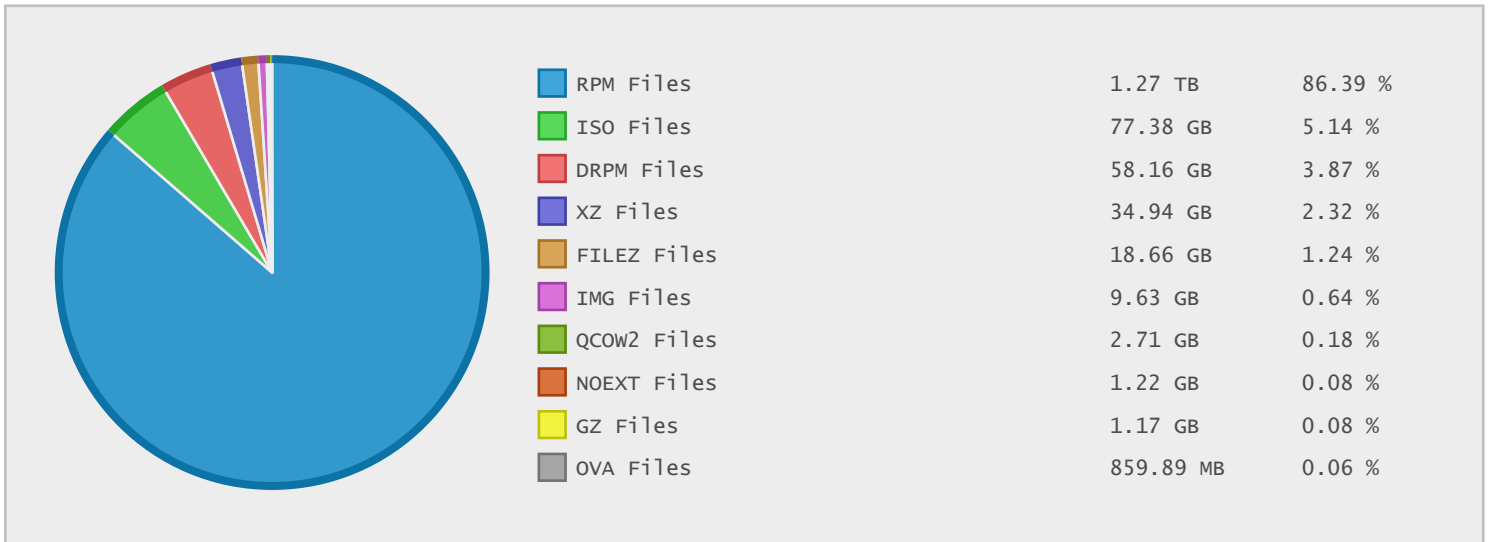

Top 10 File Categories Sorted By Disk Space

Last 12 Months Modified Disk Space History

Last 10 Years Modified Disk Space History

Last 10 Years Modified File Count History

Top 10 File Extensions Sorted By Disk Space