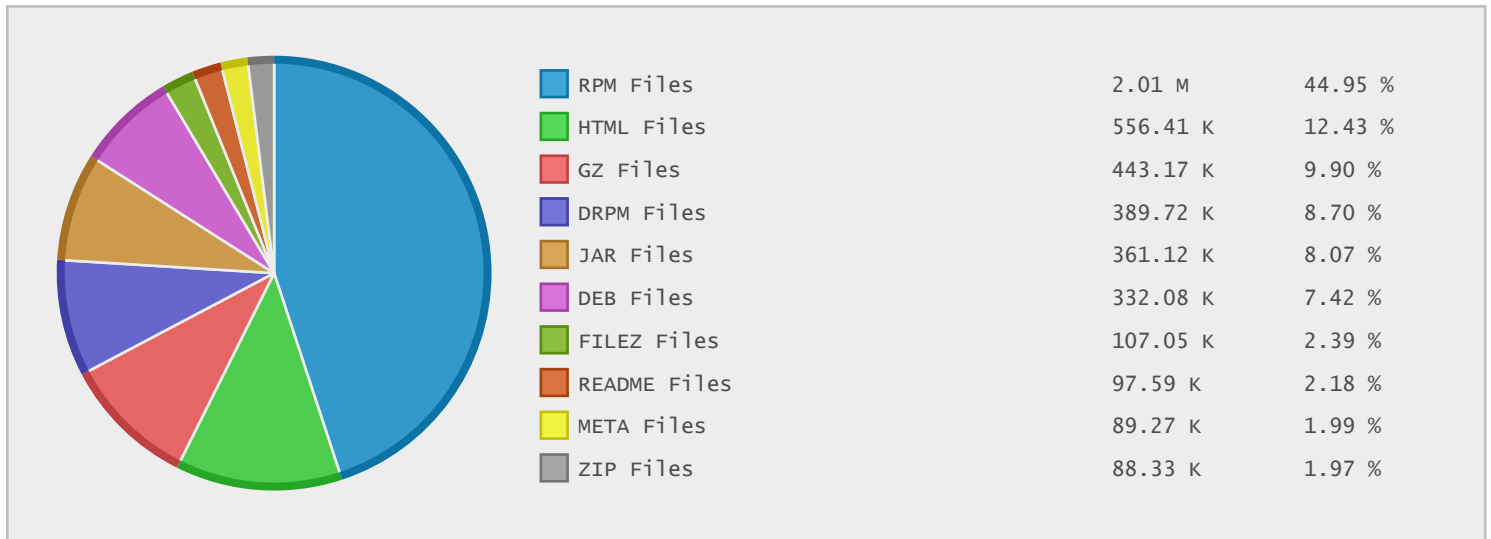

Top 10 File Categories Sorted By Disk Space

Last 12 Months Modified Disk Space History

Last 10 Years Modified Disk Space History

Last 10 Years Modified File Count History

Top 10 File Extensions Sorted By Disk Space

Top 10 File Extensions Sorted By Number of Files

Top 10 File Categories Sorted by Disk Space

Category	Files	Data	Data (%)
Linux Package Files	2766321	3.49 TB	68.53 %
Archive Files	695611	1.10 TB	21.69 %
Disk Image Files	914	349.48 GB	6.70 %
Internet Files	927121	73.28 GB	1.41 %
Miscellaneous Files	391286	32.65 GB	0.63 %
Image Files	10628	15.42 GB	0.30 %
Document Files	225679	13.54 GB	0.26 %
Program Files	1193	12.22 GB	0.23 %
Data Files	321568	10.74 GB	0.21 %
Development Files	19921	1.03 GB	0.02 %