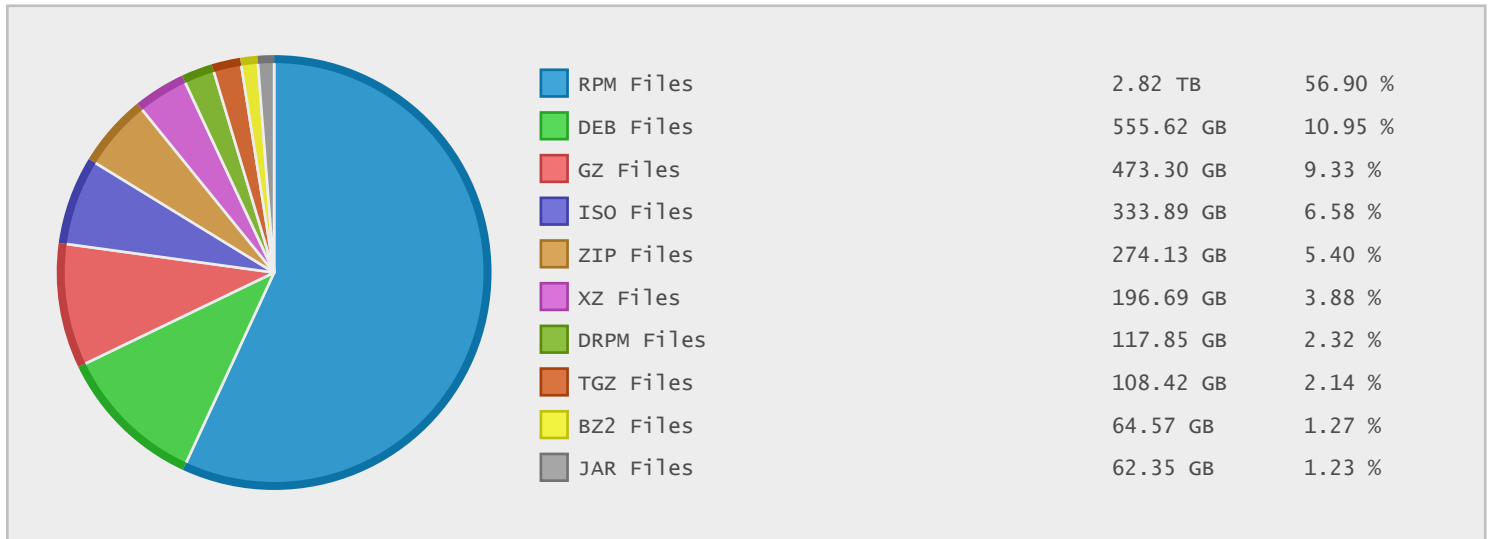

Top 10 File Categories Sorted By Disk Space

Last 12 Months Modified Disk Space History

Last 10 Years Modified Disk Space History

Last 10 Years Modified File Count History

Top 10 File Extensions Sorted By Disk Space

Top 10 File Extensions Sorted By Number of Files

Top 10 File Categories Sorted by Disk Space

Category	Files	Data	Data (%)
Linux Package Files	2766321	3.49 TB	68.53 %
Archive Files	695611	1.10 TB	21.69 %
Disk Image Files	914	349.48 GB	6.70 %
Internet Files	927121	73.28 GB	1.41 %
Miscellaneous Files	391286	32.65 GB	0.63 %
Image Files	10628	15.42 GB	0.30 %
Document Files	225679	13.54 GB	0.26 %
Program Files	1193	12.22 GB	0.23 %
Data Files	321568	10.74 GB	0.21 %
Development Files	19921	1.03 GB	0.02 %