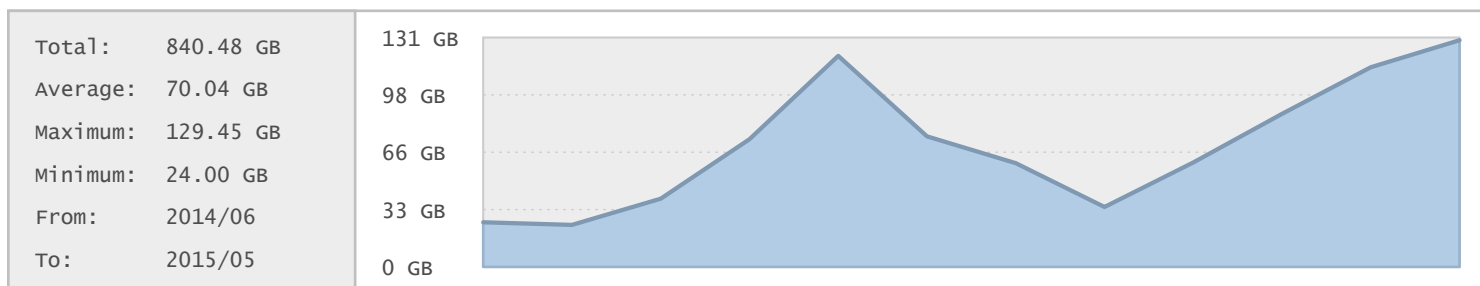

Last 12 Months Modified Disk Space History