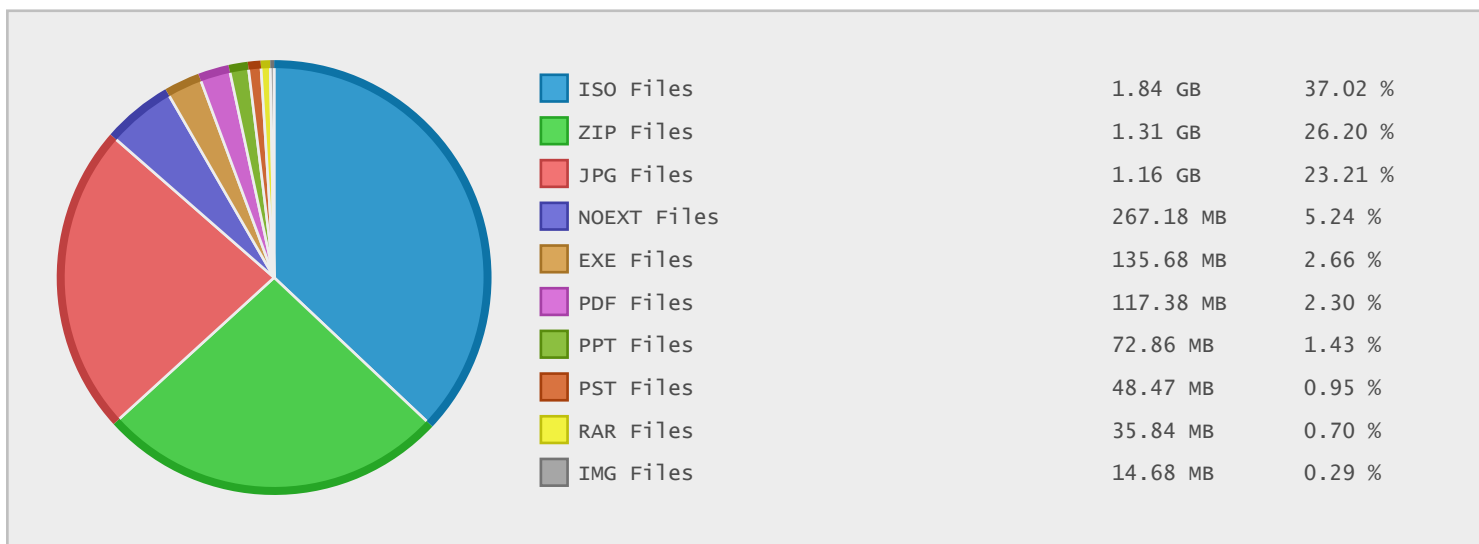

Top 10 File Extensions Sorted By Disk Space