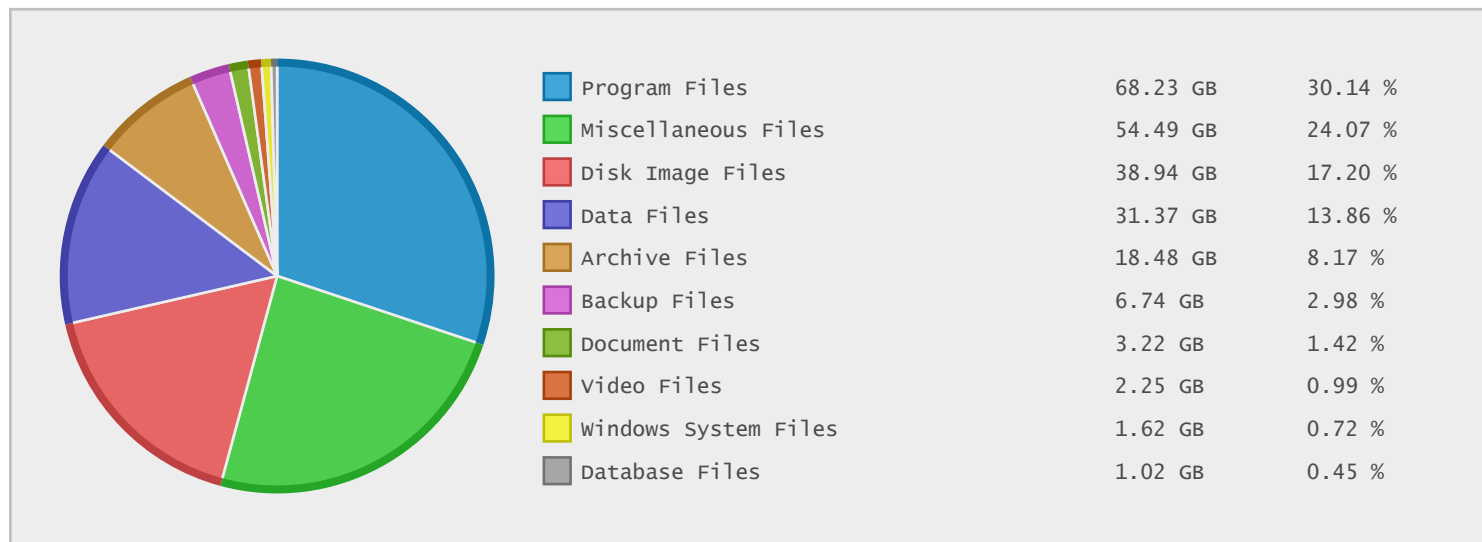

Agilent Technologies - FTP Site Statistics

Property	Value
FTP Server	ftp.agilent.com
Description	Agilent Technologies
Country	United States
Scan Date	11/Mar/2015
Total Dirs	5,225
Total Files	129,617
Total Data	228.25 GB

Top 10 File Categories Sorted By Disk Space

Last 12 Months Modified Disk Space History

Last 10 Years Modified Disk Space History

Total:	226.80 GB
Average:	22.68 GB
Maximum:	77.23 GB
Minimum:	0.04 GB
From:	2006
To:	2015

Last 10 Years Modified File Count History

Total:	128342 Files
Average:	12834 Files
Maximum:	90647 Files
Minimum:	76 Files
From:	2006
To:	2015

Top 10 File Extensions Sorted By Disk Space

Top 10 File Extensions Sorted By Number of Files