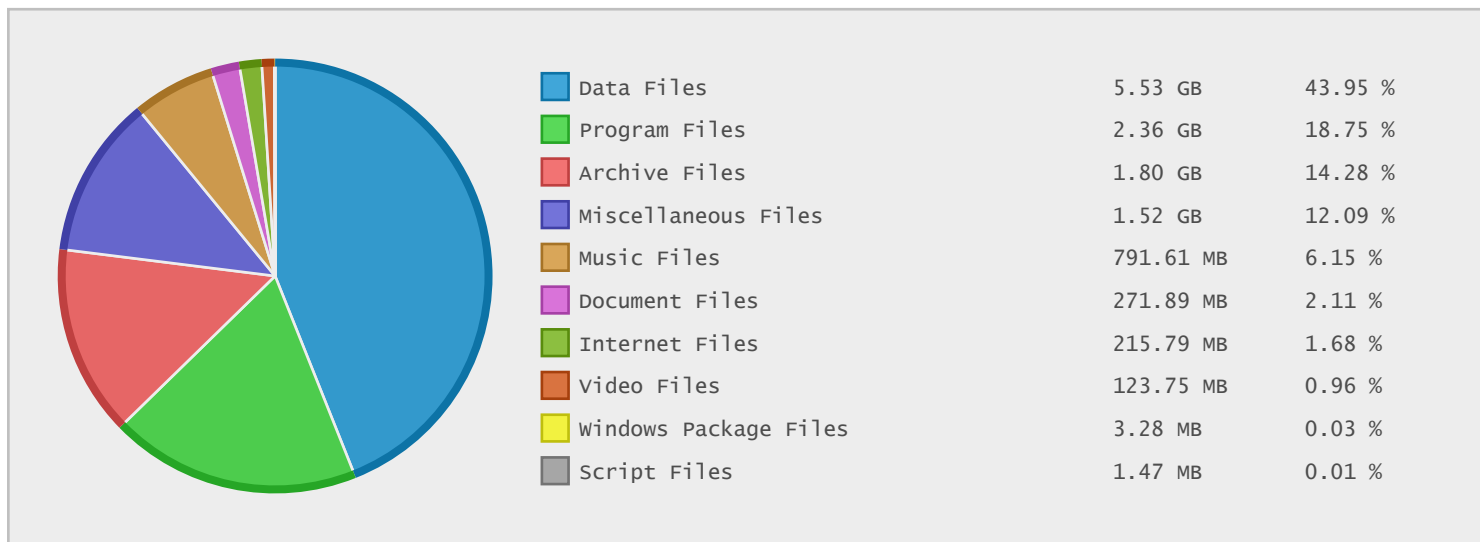

Altair Engineering - FTP Site Statistics

Property	Value
FTP Server	ftp.altair-gmbh.de
Description	Altair Engineering
Country	Germany
Scan Date	11/May/2014
Total Dirs	73
Total Files	479
Total Data	12.58 GB

Top 20 Directories Sorted by Disk Space

Name	Dirs	Files	Data	Data (%)
/	73	479	12.58 GB	100.00 %
/pub	68	479	12.58 GB	100.00 %
/pub/pbsworks	13	112	8.46 GB	67.28 %
/pub/pbsworks/PBS-10.4.2	3	35	5.58 GB	44.38 %
/pub/pbsworks/PBS-10.4.2/PBS_Portal	0	26	4.38 GB	34.80 %
/pub/edu	47	354	3.98 GB	31.65 %
/pub/edu/protected	39	329	3.04 GB	24.18 %
/pub/pbsworks/PBS-10.4.2/PBS_Professio...	1	9	1.20 GB	9.58 %
/pub/pbsworks/PBS-10.4	2	40	1.15 GB	9.10 %
/pub/pbsworks/PBS-10.4/software	0	23	1.13 GB	8.98 %
/pub/edu/protected/webinars	0	6	876.96 MB	6.81 %
/pub/edu/protected/FormulaStudent_Webinare	5	26	856.49 MB	6.65 %
/pub/edu/StudentRacing_Webinars2012	0	4	791.61 MB	6.15 %
/pub/pbsworks/AppSvc	0	5	761.47 MB	5.91 %
/pub/edu/protected/Liz	0	1	408.32 MB	3.17 %
/pub/edu/protected/FormulaStudent_Webi...	0	12	379.69 MB	2.95 %
/pub/edu/protected/FormulaStudent_Webi...	0	5	288.14 MB	2.24 %
/pub/pbsworks/LMX-11.0	0	2	270.16 MB	2.10 %
/pub/pbsworks/PBS-11.0	1	19	200.10 MB	1.55 %
/pub/edu/protected/Italy	0	2	182.89 MB	1.42 %

Top 10 File Categories Sorted By Disk Space