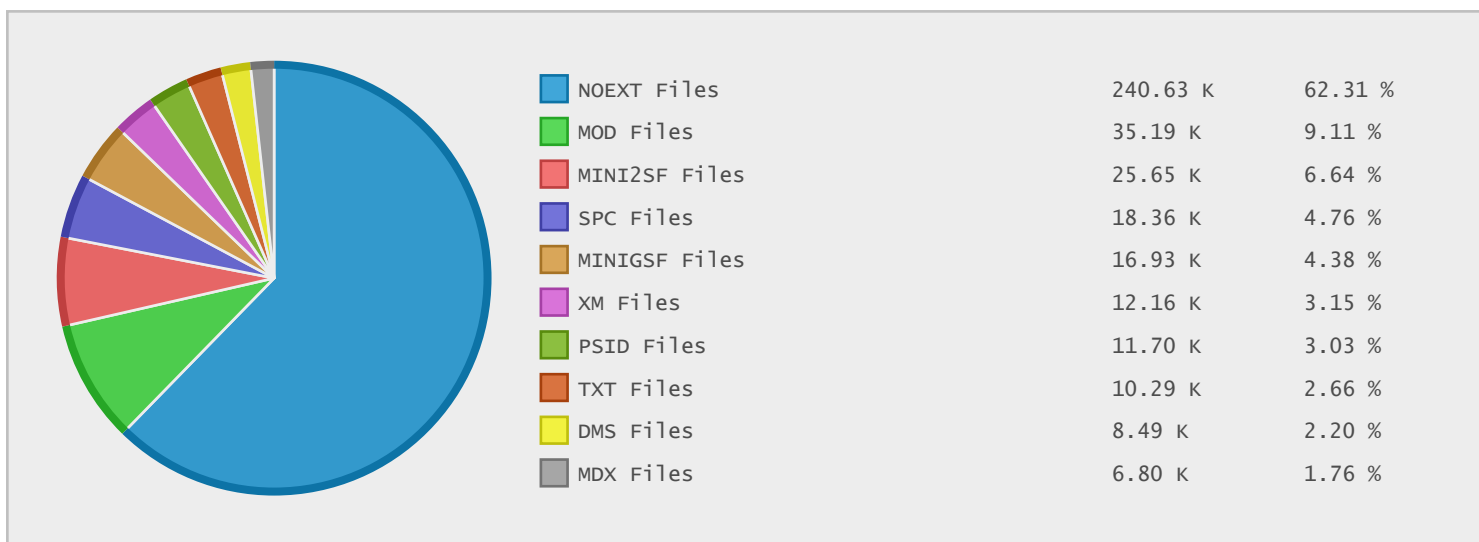

Amiga Demo Scene - FTP Site Statistics

Property	Value
FTP Server	ftp.amigascne.org
Description	Amiga Demo Scene
Country	United States
Scan Date	22/Jun/2015
Total Dirs	46,425
Total Files	490,962
Total Data	100.96 GB

Top 10 File Categories Sorted By Disk Space

Last 12 Months Modified Disk Space History

Last 10 Years Modified Disk Space History

Total:	94.28 GB
Average:	9.43 GB
Maximum:	69.56 GB
Minimum:	0.53 GB
From:	2006
To:	2015

Last 10 Years Modified File Count History

Total:	465637 Files
Average:	46564 Files
Maximum:	355420 Files
Minimum:	1142 Files
From:	2006
To:	2015

Top 10 File Extensions Sorted By Disk Space

Top 10 File Extensions Sorted By Number of Files

Top 10 File Categories Sorted by Disk Space

Category	Files	Data	Data (%)
Miscellaneous Files	375487	66.46 GB	65.83 %
Data Files	66817	18.15 GB	17.97 %
Disk Image Files	14061	9.76 GB	9.67 %
Archive Files	6500	4.57 GB	4.52 %
Image Files	7183	969.10 MB	0.94 %
Music Files	4538	531.05 MB	0.51 %
Program Files	1341	357.28 MB	0.35 %
Document Files	10511	98.06 MB	0.09 %
Development Files	323	50.85 MB	0.05 %
Help Files	465	33.43 MB	0.03 %