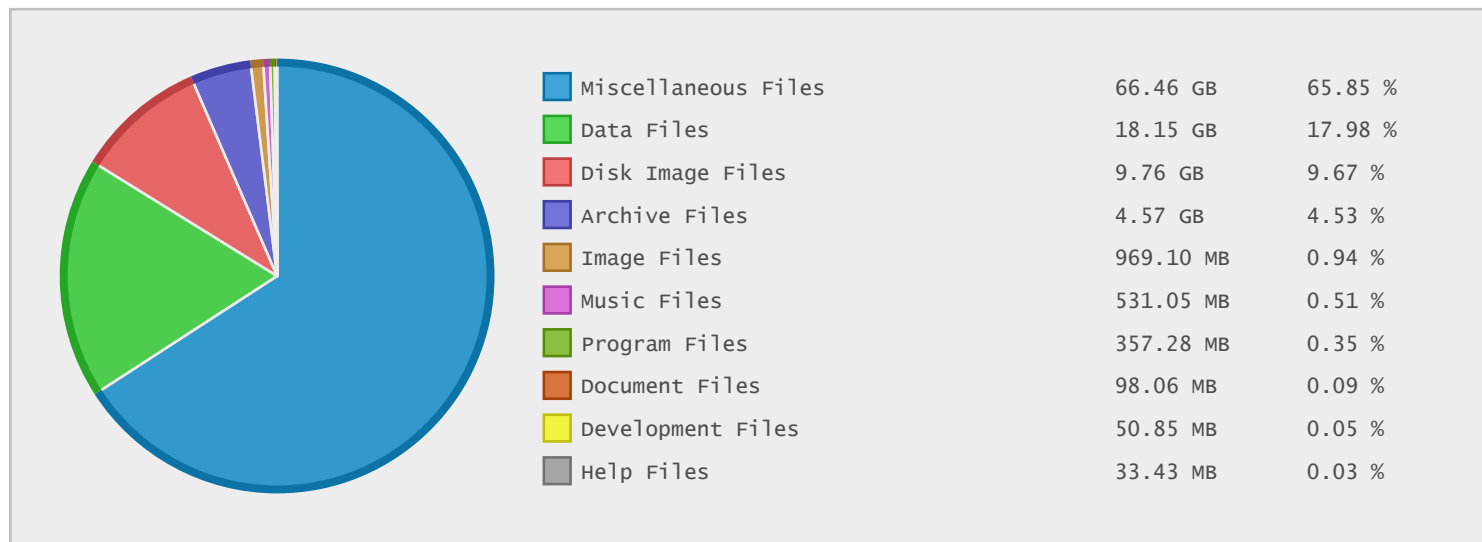

Amiga Demo Scene - FTP Site Statistics

Property	Value
FTP Server	ftp.amigascne.org
Description	Amiga Demo Scene
Country	United States
Scan Date	22/Jun/2015
Total Dirs	46,425
Total Files	490,962
Total Data	100.96 GB

Top 20 Directories Sorted by Disk Space

Name	Dirs	Files	Data	Data (%)
/	46425	490962	100.96 GB	100.00 %
/mirrors	39424	426980	82.62 GB	81.84 %
/mirrors/ftp.modland.com	39420	426970	82.62 GB	81.83 %
/mirrors/ftp.modland.com/pub	39419	426965	82.62 GB	81.83 %
/mirrors/ftp.modland.com/pub/modules	37909	421466	81.01 GB	80.24 %
/mirrors/ftp.modland.com/pub/modules/F...	6427	37773	30.12 GB	29.83 %
/pub	6998	63964	18.33 GB	18.16 %
/pub/amiga	6997	63964	18.33 GB	18.16 %
/mirrors/ftp.modland.com/pub/modules/I...	3390	21997	17.03 GB	16.87 %
/mirrors/ftp.modland.com/pub/modules/P...	7124	76216	10.10 GB	10.00 %
/pub/amiga/Groups	2464	34728	9.70 GB	9.61 %
/pub/amiga/Packdisks	520	7446	5.56 GB	5.51 %
/mirrors/ftp.modland.com/pub/modules/P...	687	22247	5.10 GB	5.05 %
/mirrors/ftp.modland.com/pub/modules/N...	1060	31083	2.84 GB	2.82 %
/mirrors/ftp.modland.com/pub/modules/S...	2040	9681	2.49 GB	2.47 %
/mirrors/ftp.modland.com/pub/modules/P...	282	11131	2.48 GB	2.46 %
/mirrors/ftp.modland.com/pub/modules/N...	2123	35237	2.17 GB	2.15 %
/mirrors/ftp.modland.com/pub/modules/N...	722	22841	2.10 GB	2.08 %
/pub/amiga/Parties	997	7159	1.96 GB	1.94 %
/mirrors/ftp.modland.com/pub/modules/D...	153	4933	1.59 GB	1.57 %

Top 10 File Categories Sorted By Disk Space

Last 12 Months Modified Disk Space History

Last 10 Years Modified Disk Space History

Total:	94.28 GB
Average:	9.43 GB
Maximum:	69.56 GB
Minimum:	0.53 GB
From:	2006
To:	2015

Last 10 Years Modified File Count History

Total:	465637 Files
Average:	46564 Files
Maximum:	355420 Files
Minimum:	1142 Files
From:	2006
To:	2015

Top 10 File Extensions Sorted By Disk Space

Top 10 File Extensions Sorted By Number of Files