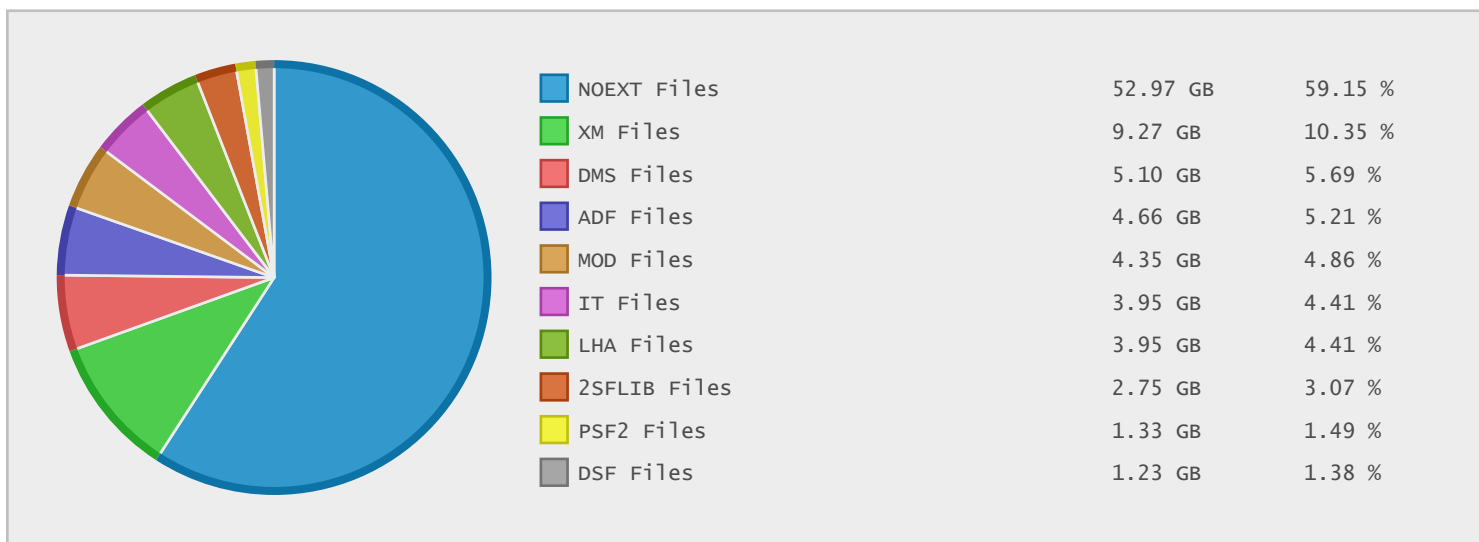

Amiga Demo Scene - FTP Site Statistics

Property	Value
FTP Server	ftp.amigascne.org
Description	Amiga Demo Scene
Country	United States
Scan Date	22/Jun/2015
Total Dirs	46,425
Total Files	490,962
Total Data	100.96 GB

Top 20 Directories Sorted by Disk Space

Name	Dirs	Files	Data	Data (%)
/	46425	490962	100.96 GB	100.00 %
/mirrors	39424	426980	82.62 GB	81.84 %
/mirrors/ftp.modland.com	39420	426970	82.62 GB	81.83 %
/mirrors/ftp.modland.com/pub	39419	426965	82.62 GB	81.83 %
/mirrors/ftp.modland.com/pub/modules	37909	421466	81.01 GB	80.24 %
/mirrors/ftp.modland.com/pub/modules/F...	6427	37773	30.12 GB	29.83 %
/pub	6998	63964	18.33 GB	18.16 %
/pub/amiga	6997	63964	18.33 GB	18.16 %
/mirrors/ftp.modland.com/pub/modules/I...	3390	21997	17.03 GB	16.87 %
/mirrors/ftp.modland.com/pub/modules/P...	7124	76216	10.10 GB	10.00 %
/pub/amiga/Groups	2464	34728	9.70 GB	9.61 %
/pub/amiga/Packdisks	520	7446	5.56 GB	5.51 %
/mirrors/ftp.modland.com/pub/modules/P...	687	22247	5.10 GB	5.05 %
/mirrors/ftp.modland.com/pub/modules/N...	1060	31083	2.84 GB	2.82 %
/mirrors/ftp.modland.com/pub/modules/S...	2040	9681	2.49 GB	2.47 %
/mirrors/ftp.modland.com/pub/modules/P...	282	11131	2.48 GB	2.46 %
/mirrors/ftp.modland.com/pub/modules/N...	2123	35237	2.17 GB	2.15 %
/mirrors/ftp.modland.com/pub/modules/N...	722	22841	2.10 GB	2.08 %
/pub/amiga/Parties	997	7159	1.96 GB	1.94 %
/mirrors/ftp.modland.com/pub/modules/D...	153	4933	1.59 GB	1.57 %

Top 10 File Categories Sorted By Disk Space

Last 12 Months Modified Disk Space History

Last 10 Years Modified Disk Space History

Total:	94.28 GB
Average:	9.43 GB
Maximum:	69.56 GB
Minimum:	0.53 GB
From:	2006
To:	2015

Last 10 Years Modified File Count History

Total:	465637 Files
Average:	46564 Files
Maximum:	355420 Files
Minimum:	1142 Files
From:	2006
To:	2015

Top 10 File Extensions Sorted By Disk Space

Top 10 File Extensions Sorted By Number of Files