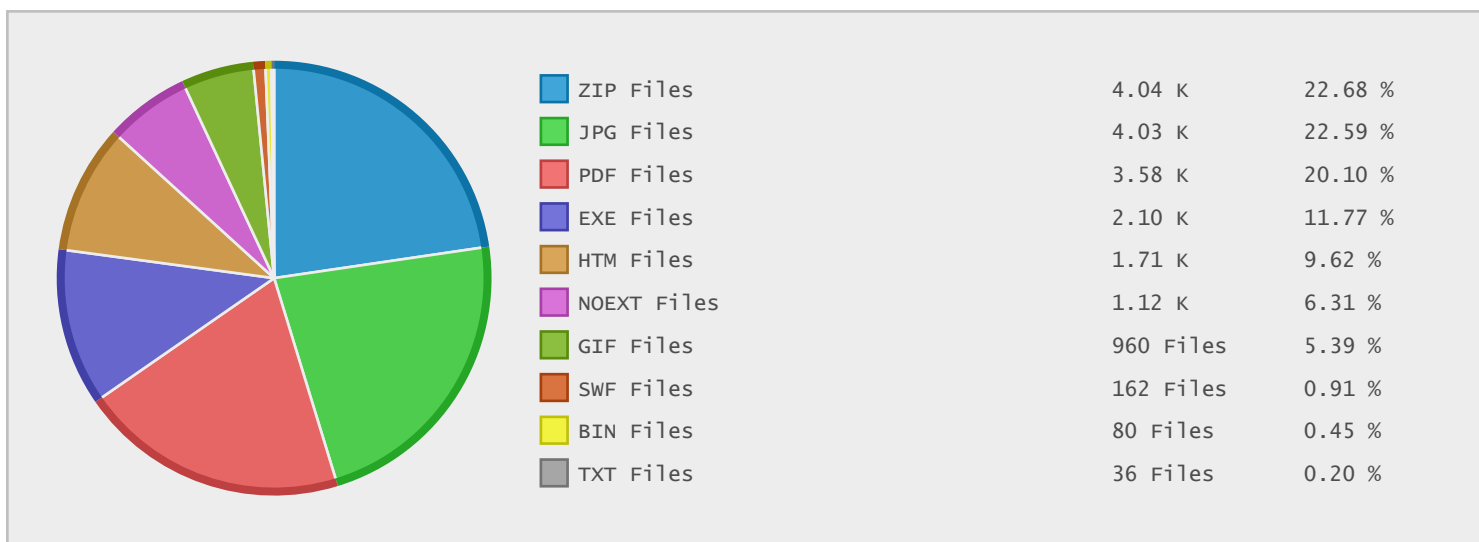

Top 10 File Extensions Sorted By Number of Files