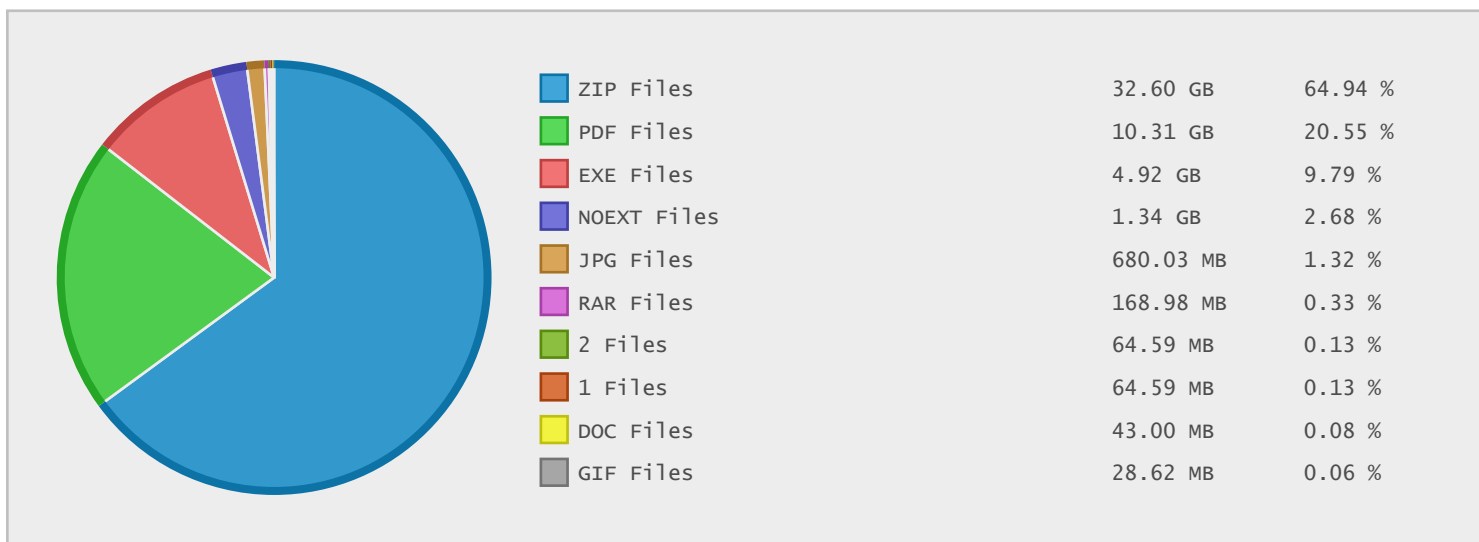

### Last 10 Years Modified Disk Space History

Total:	34.90 GB
Average:	3.49 GB
Maximum:	4.86 GB
Minimum:	1.16 GB
From:	2005
To:	2014

### Last 10 Years Modified File Count History

Total:	9213 Files
Average:	921 Files
Maximum:	6932 Files
Minimum:	45 Files
From:	2005
To:	2014

### Top 10 File Extensions Sorted By Disk Space