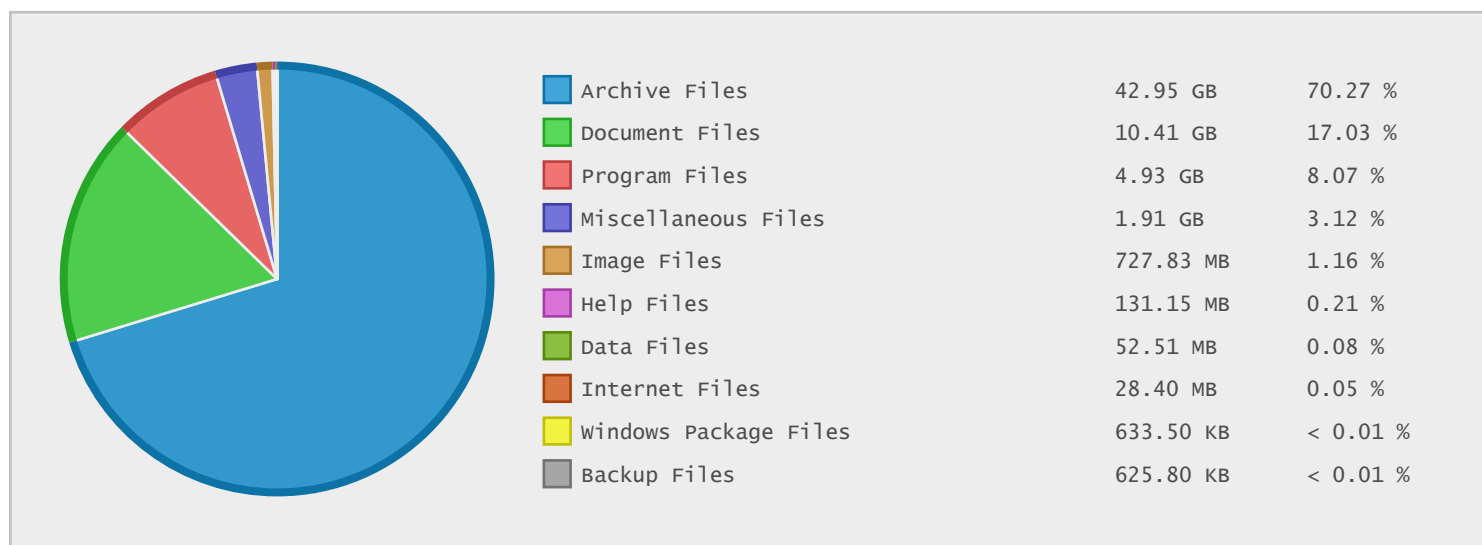

AOPEN Archive - FTP Site Statistics

Property	Value
FTP Server	ftp.aopen.com
Description	AOPEN Archive
Country	United States
Scan Date	05/Nov/2015
Total Dirs	4,108
Total Files	18,161
Total Data	61.12 GB

Top 20 Directories Sorted by Disk Space

Name	Dirs	Files	Data	Data (%)
/	4108	18161	61.12 GB	100.00 %
/pub02	167	647	27.70 GB	45.32 %
/pub	3674	16863	24.17 GB	39.55 %
/pub02/driver	51	308	21.58 GB	35.32 %
/pub02/driver/acp	12	174	13.49 GB	22.07 %
/pub01	264	651	9.25 GB	15.13 %
/pub/driver	366	1592	6.42 GB	10.51 %
/pub02/driver/acp/chipset	0	31	5.97 GB	9.76 %
/pub01/driver	49	187	5.45 GB	8.92 %
/pub02/minipc	41	135	5.06 GB	8.29 %
/pub02/minipc/driver	11	90	4.99 GB	8.17 %
/pub02/driver/warmtouch	10	68	4.65 GB	7.61 %
/pub/manual	488	1655	4.36 GB	7.14 %
/pub/xccube	202	680	3.91 GB	6.40 %
/pub/manual/mb	392	1208	3.89 GB	6.37 %
/pub/nb	150	730	3.81 GB	6.23 %
/pub/driver/mb	195	525	3.75 GB	6.13 %
/pub01/driver/mb	16	77	3.28 GB	5.37 %
/pub02/driver/acp/vga	0	44	2.50 GB	4.09 %
/pub01/xccube	73	185	2.29 GB	3.75 %

Top 10 File Categories Sorted By Disk Space

Last 12 Months Modified Disk Space History

Last 10 Years Modified Disk Space History

Total:	41.95 GB
Average:	4.20 GB
Maximum:	7.64 GB
Minimum:	1.16 GB
From:	2006
To:	2015

Last 10 Years Modified File Count History

Total:	8404 Files
Average:	840 Files
Maximum:	6929 Files
Minimum:	50 Files
From:	2006
To:	2015

Top 10 File Extensions Sorted By Disk Space

Top 10 File Extensions Sorted By Number of Files