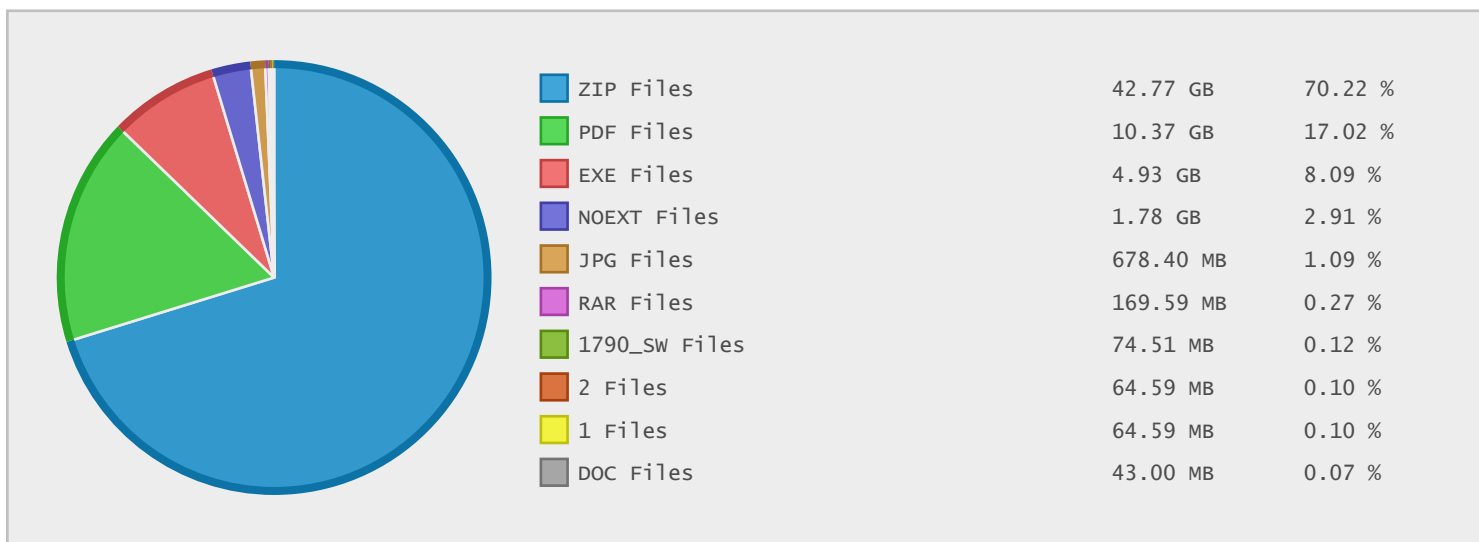

Top 10 File Categories Sorted By Disk Space

Last 12 Months Modified Disk Space History

Last 10 Years Modified Disk Space History

Total:	41.95 GB
Average:	4.20 GB
Maximum:	7.64 GB
Minimum:	1.16 GB
From:	2006
To:	2015

Last 10 Years Modified File Count History

Total:	8404 Files
Average:	840 Files
Maximum:	6929 Files
Minimum:	50 Files
From:	2006
To:	2015

Top 10 File Extensions Sorted By Disk Space

Top 10 File Extensions Sorted By Number of Files