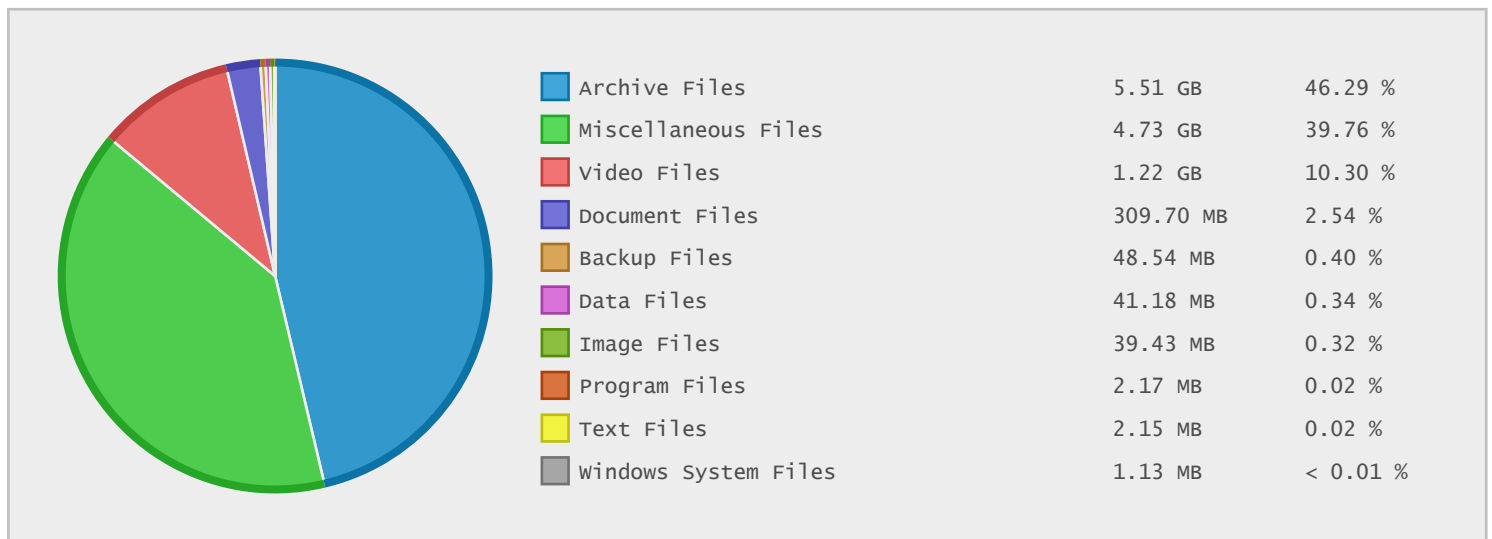

Asia Pacific Network Information Centre - FTP Site Statistics

Property	Value
FTP Server	ftp.apnic.net
Description	Asia Pacific Network Information Centre
Country	Australia
Scan Date	04/Apr/2015
Total Dirs	281
Total Files	113,735
Total Data	11.89 GB

Top 20 Directories Sorted by Disk Space

Name	Dirs	Files	Data	Data (%)
/	281	113735	11.89 GB	100.00 %
/public	279	113732	11.85 GB	99.64 %
/public/stats	61	74742	6.87 GB	57.80 %
/public/apnic	182	32217	4.78 GB	40.17 %
/public/apnic/training	73	160	2.50 GB	21.00 %
/public/apnic/training/ipv6-program	1	10	2.11 GB	17.72 %
/public/apnic/training/ipv6-program/ip...	0	10	2.11 GB	17.72 %
/public/stats/ripe-ncc	15	12533	2.06 GB	17.29 %
/public/stats/lacnic	3	15387	2.01 GB	16.91 %
/public/apnic/stats	21	31135	1.27 GB	10.65 %
/public/apnic/stats/apnic	20	31135	1.27 GB	10.65 %
/public/stats/apnic	20	31135	1.27 GB	10.65 %
/public/apnic/misc	23	70	914.28 MB	7.51 %
/public/stats/arin	6	2418	899.72 MB	7.39 %
/public/stats/afrinic	11	13265	677.93 MB	5.57 %
/public/stats/ripe-ncc/old-format	0	725	359.75 MB	2.95 %
/public/stats/ripe-ncc/2014	0	1460	314.59 MB	2.58 %
/public/stats/ripe-ncc/2013	0	1460	294.60 MB	2.42 %
/public/stats/ripe-ncc/2012	0	1464	268.26 MB	2.20 %
/public/stats/ripe-ncc/2011	0	1460	230.65 MB	1.89 %

Top 10 File Categories Sorted By Disk Space