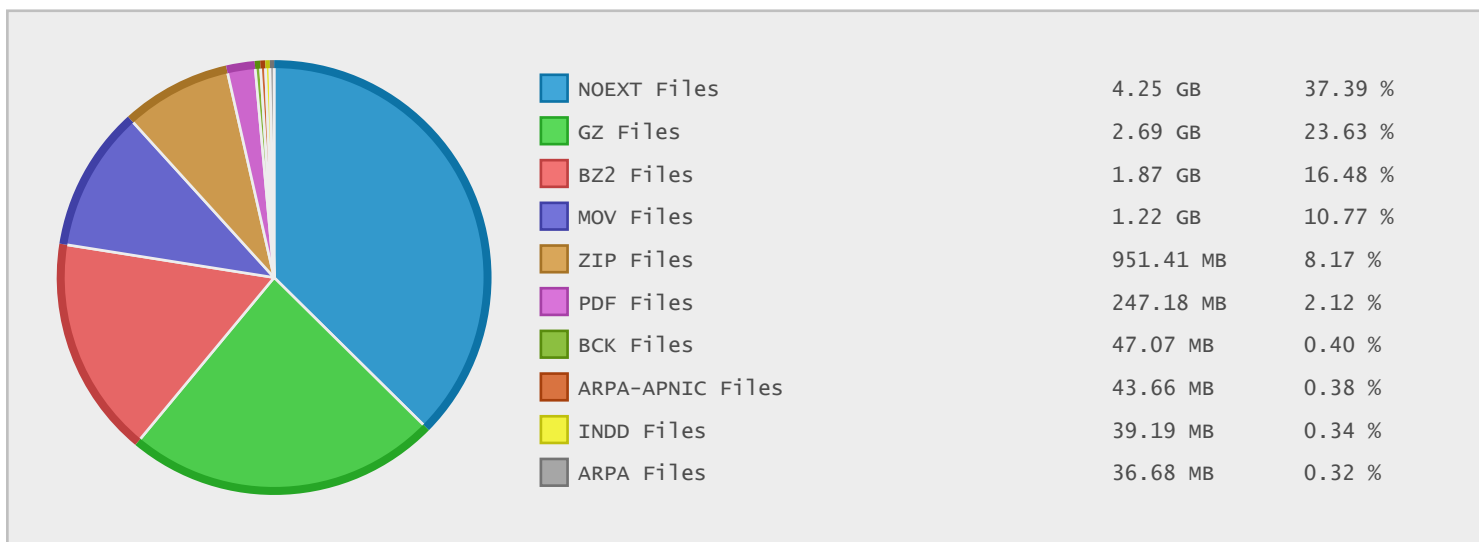

### Last 10 Years Modified Disk Space History

Total:	11.04 GB
Average:	1.10 GB
Maximum:	4.07 GB
Minimum:	0.24 GB
From:	2006
To:	2015

### Last 10 Years Modified File Count History

Total:	100531 Files
Average:	10053 Files
Maximum:	17249 Files
Minimum:	4989 Files
From:	2006
To:	2015

### Top 10 File Extensions Sorted By Disk Space