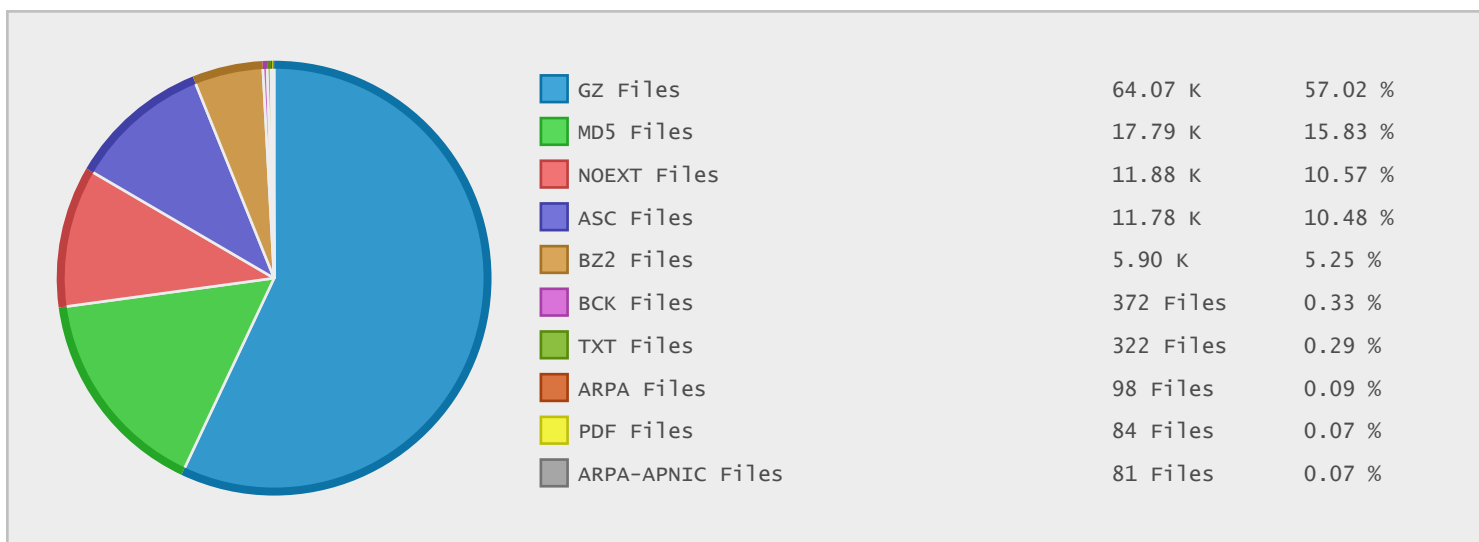

Top 10 File Extensions Sorted By Number of Files