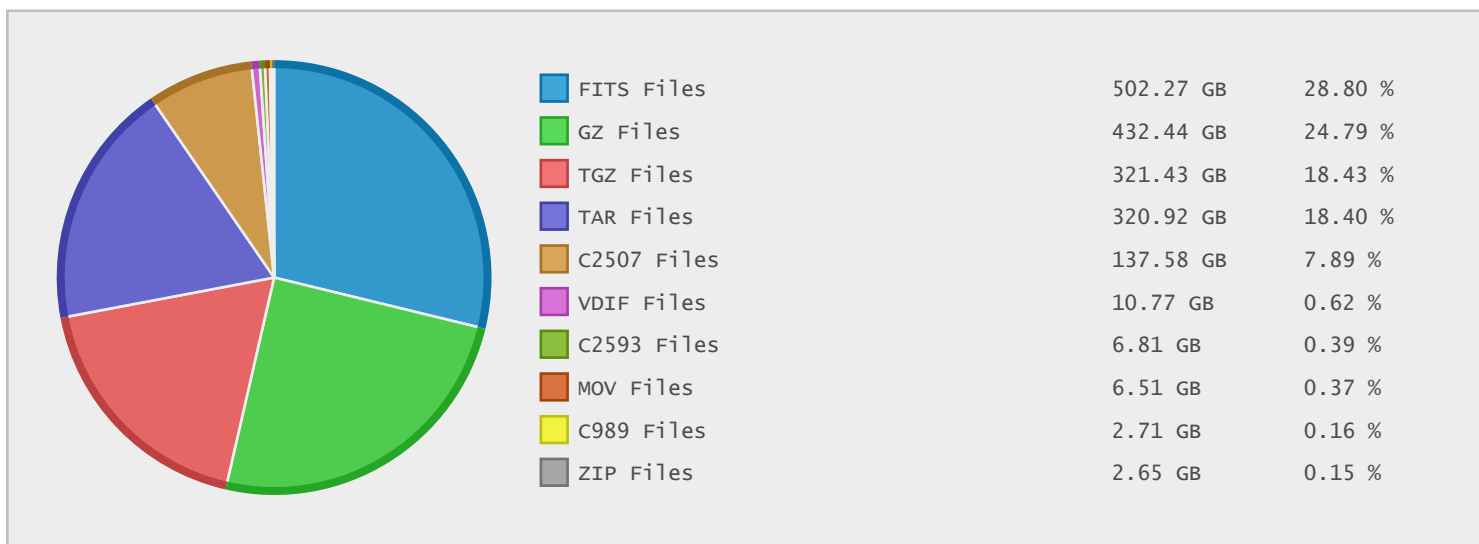

Top 10 File Extensions Sorted By Disk Space