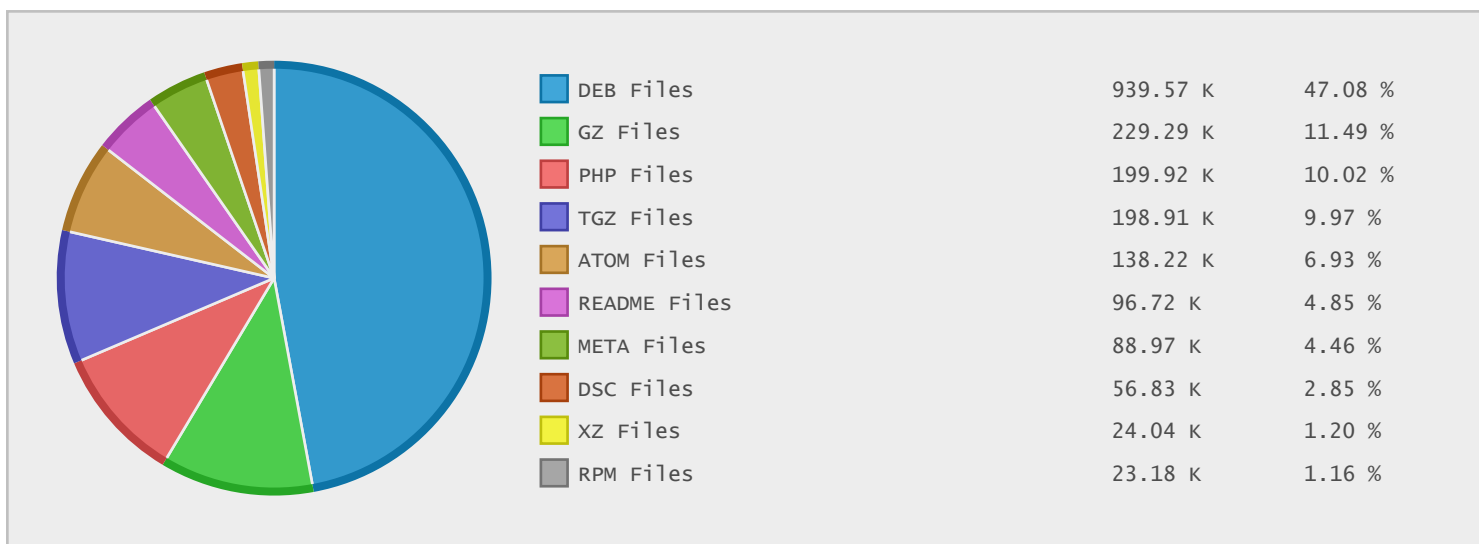

Top 10 File Categories Sorted By Disk Space

Last 12 Months Modified Disk Space History

Last 10 Years Modified Disk Space History

Total:	2623.45 GB
Average:	262.34 GB
Maximum:	1021.78 GB
Minimum:	8.25 GB
From:	2006
To:	2015

Last 10 Years Modified File Count History

Total:	2042784 ...
Average:	204278 Files
Maximum:	677199 Files
Minimum:	19603 Files
From:	2006
To:	2015

Top 10 File Extensions Sorted By Disk Space

Top 10 File Extensions Sorted By Number of Files