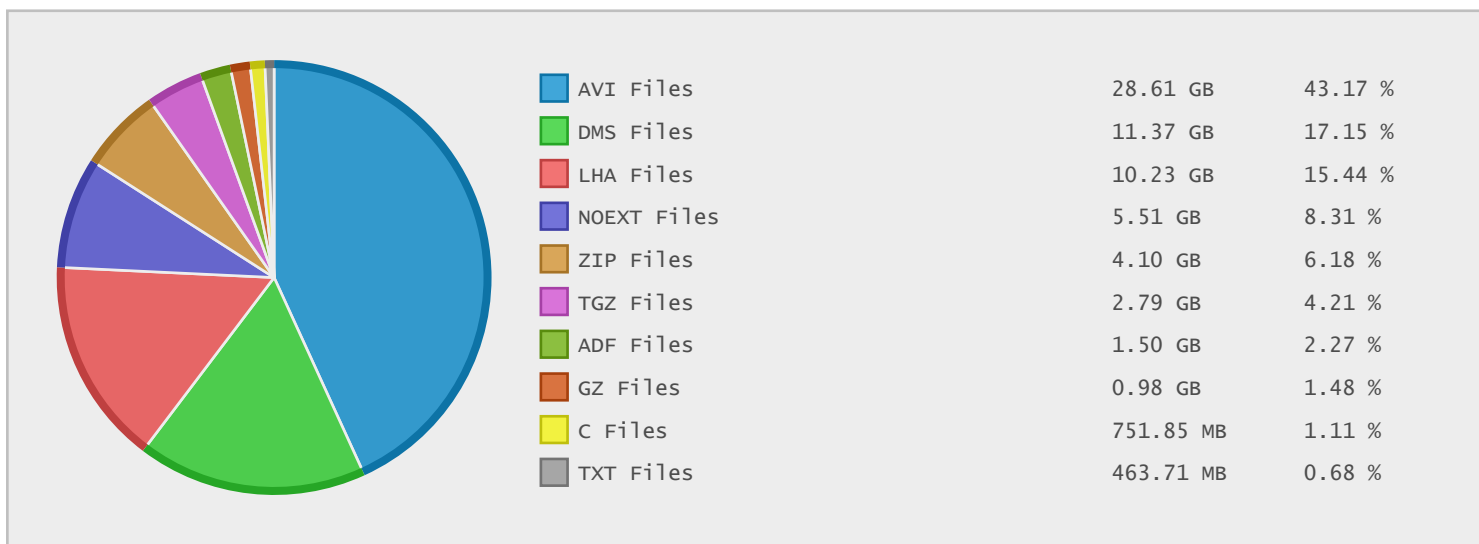

### Last 10 Years Modified Disk Space History

Total:	34.16 GB
Average:	3.42 GB
Maximum:	24.64 GB
Minimum:	0.00 GB
From:	2005
To:	2014

### Last 10 Years Modified File Count History

Total:	14614 Files
Average:	1461 Files
Maximum:	8153 Files
Minimum:	1 Files
From:	2005
To:	2014

### Top 10 File Extensions Sorted By Disk Space