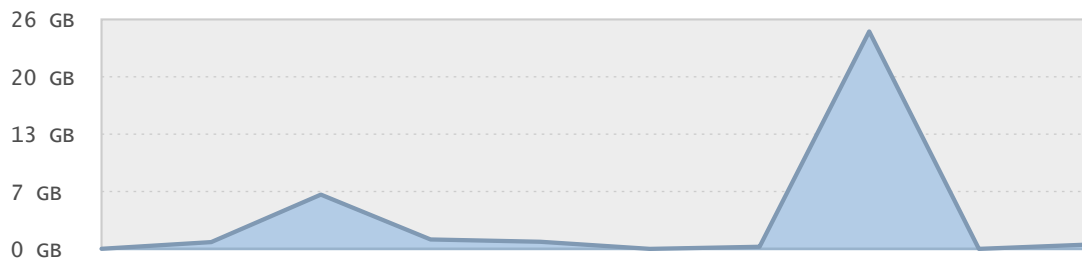

### Top 10 File Categories Sorted By Disk Space

### Last 12 Months Modified Disk Space History

### Last 10 Years Modified Disk Space History

Total:	34.16 GB
Average:	3.42 GB
Maximum:	24.64 GB
Minimum:	0.00 GB
From:	2005
To:	2014