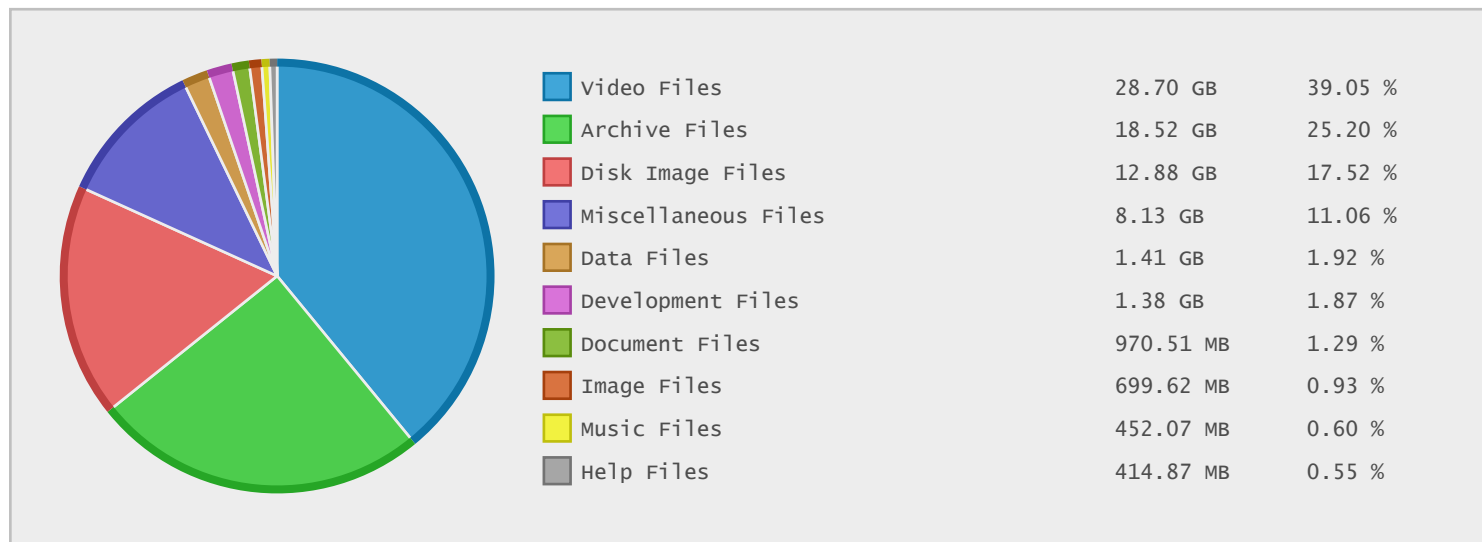

Amiga Software Directory - FTP Site Statistics

Property	Value
FTP Server	ftp.back2roots.org
Description	Amiga Software Directory
Country	Norway
Scan Date	05/Apr/2014
Total Dirs	95,666
Total Files	1,083,610
Total Data	74.06 GB

Top 20 Directories Sorted by Disk Space

Name	Dirs	Files	Data	Data (%)
/	95666	1083610	74.06 GB	100.00 %
/pub	95664	1083608	73.58 GB	99.34 %
/pub/back2roots	91721	1024056	50.78 GB	68.56 %
/pub/back2roots/videos	94	348	24.88 GB	33.59 %
/pub/back2roots/videos/back2roots	92	344	24.64 GB	33.26 %
/pub/back2roots/cds	91118	984195	16.64 GB	22.46 %
/pub/back2roots/cds/fred_fish	53924	624477	12.24 GB	16.52 %
/pub/amigascne	3412	40560	11.73 GB	15.84 %
/pub/back2roots/disks	506	39513	9.27 GB	12.51 %
/pub/amidemos	1	496	7.29 GB	9.85 %
/pub/amigascne/Groups	1870	24901	6.67 GB	9.01 %
/pub/back2roots/videos/back2roots/farb...	0	87	5.81 GB	7.84 %
/pub/amidemos/old	0	158	3.55 GB	4.80 %
/pub/amigascne/Packdisks	244	3539	2.48 GB	3.35 %
/pub/geekgadgets	86	8579	2.42 GB	3.26 %
/pub/back2roots/disks/17bit	47	8432	2.27 GB	3.07 %
/pub/back2roots/disks/17bit/dms	46	8432	2.27 GB	3.07 %
/pub/back2roots/cds/almathera	21483	183074	2.01 GB	2.71 %
/pub/amigascne/Parties	981	6942	1.88 GB	2.53 %
/pub/back2roots/videos/back2roots/asd	0	28	1.83 GB	2.47 %

Top 10 File Categories Sorted By Disk Space