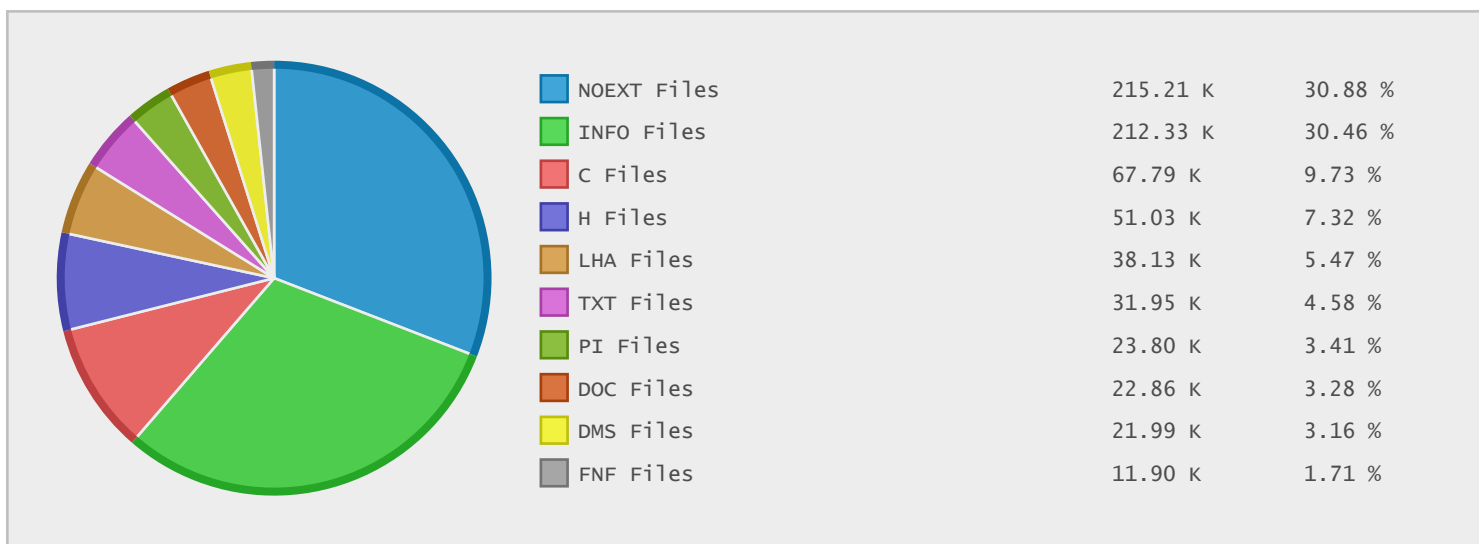

Top 10 File Extensions Sorted By Number of Files