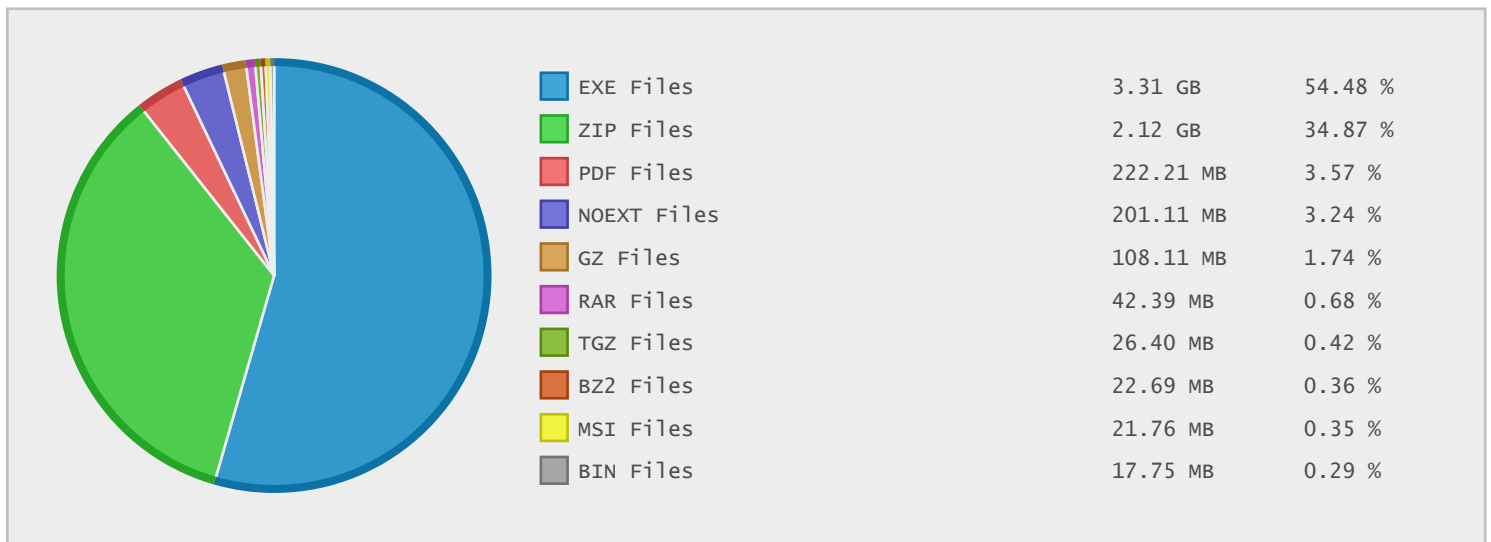

Backschues Archive - FTP Site Statistics

Property	Value
FTP Server	ftp.backschues.net
Description	Backschues Archive
Country	Germany
Scan Date	13/Apr/2014
Total Dirs	467
Total Files	1,623
Total Data	6.11 GB

Top 10 File Categories Sorted By Disk Space

Last 12 Months Modified Disk Space History

Last 10 Years Modified Disk Space History

Last 10 Years Modified File Count History

Top 10 File Extensions Sorted By Disk Space

Top 10 File Extensions Sorted By Number of Files

Top 10 File Categories Sorted by Disk Space

Category	Files	Data	Data (%)
Program Files	277	3.31 GB	54.12 %
Archive Files	1037	2.33 GB	38.17 %
Document Files	73	223.41 MB	3.57 %
Miscellaneous Files	61	208.19 MB	3.33 %
Windows Package Files	7	21.76 MB	0.35 %
Data Files	10	19.45 MB	0.31 %
Internet Files	61	4.43 MB	0.07 %
Windows System Files	3	1.56 MB	0.02 %
Image Files	25	1.43 MB	0.02 %
Development Files	66	1.42 MB	0.02 %