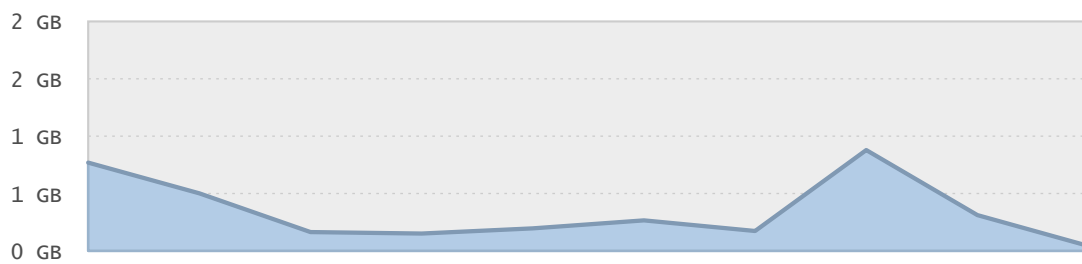

## Top 10 File Categories Sorted By Disk Space

## Last 12 Months Modified Disk Space History

### Last 10 Years Modified Disk Space History

Total:	3.45 GB
Average:	0.35 GB
Maximum:	0.88 GB
Minimum:	0.04 GB
From:	2005
To:	2014