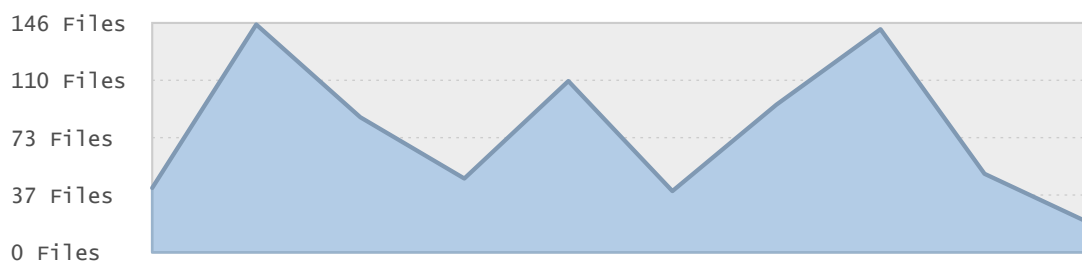

## Top 10 File Categories Sorted By Disk Space

## Last 12 Months Modified Disk Space History

### Last 10 Years Modified Disk Space History

Total:	3.45 GB
Average:	0.35 GB
Maximum:	0.88 GB
Minimum:	0.04 GB
From:	2005
To:	2014

### Last 10 Years Modified File Count History

Total:	772 Files
Average:	77 Files
Maximum:	145 Files
Minimum:	19 Files
From:	2005
To:	2014