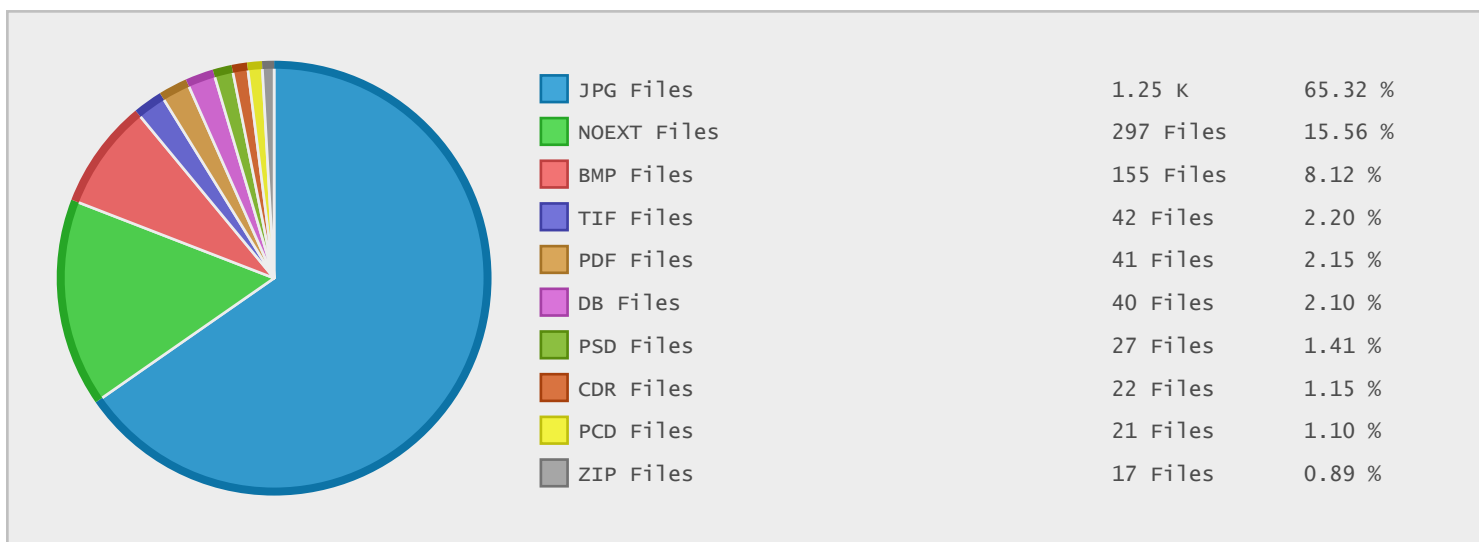

Top 10 File Extensions Sorted By Number of Files