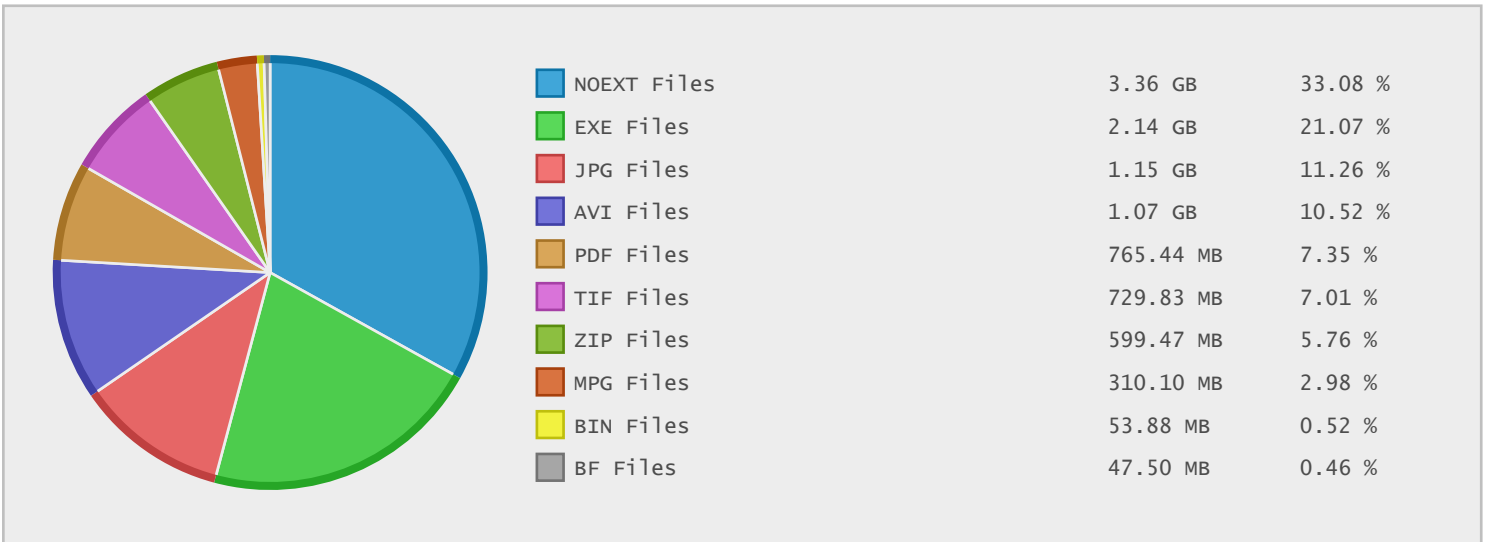

Top 10 File Categories Sorted By Disk Space

Last 12 Months Modified Disk Space History

Last 10 Years Modified Disk Space History

Total:	8.71 GB
Average:	0.87 GB
Maximum:	2.46 GB
Minimum:	0.00 GB
From:	2005
To:	2014

Last 10 Years Modified File Count History

Total:	754 Files
Average:	75 Files
Maximum:	256 Files
Minimum:	0 Files
From:	2005
To:	2014

Top 10 File Extensions Sorted By Disk Space

Top 10 File Extensions Sorted By Number of Files