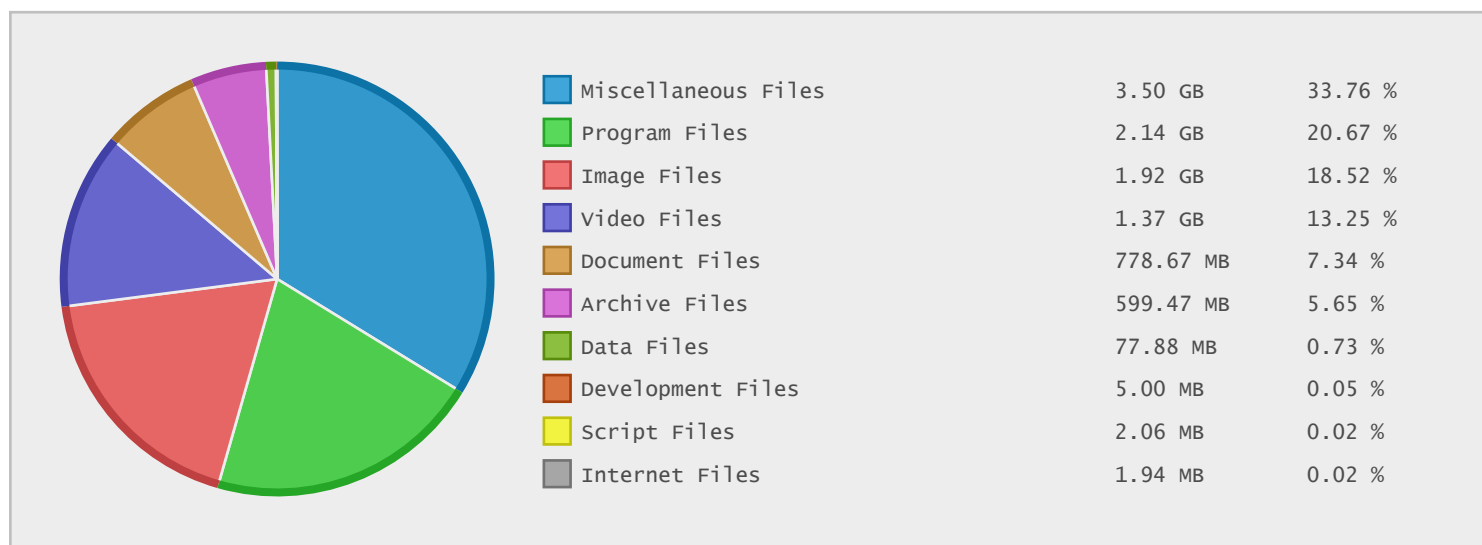

BIOSTAR Software Archive - FTP Site Statistics

Property	Value
FTP Server	ftp.biostar-usa.com
Description	BIOSTAR Software Archive
Country	United States
Scan Date	11/Jul/2014
Total Dirs	633
Total Files	2,430
Total Data	10.37 GB

Top 20 Directories Sorted by Disk Space

Name	Dirs	Files	Data	Data (%)
/	633	2430	10.37 GB	100.00 %
/temp	35	410	7.01 GB	67.57 %
/drivers	7	259	2.22 GB	21.43 %
/temp/Marketing Pics	1	172	2.08 GB	20.03 %
/temp/PAX East 2014	0	2	1.94 GB	18.72 %
/temp/Marketing Pics/Compugolfo 2011	0	171	1.36 GB	13.16 %
/temp/CES 2012	0	97	1.26 GB	12.14 %
/drivers/chipset	0	48	934.64 MB	8.80 %
/manuals	281	776	809.86 MB	7.63 %
/drivers/video	0	80	682.32 MB	6.43 %
/temp/PICS	15	108	675.37 MB	6.36 %
/drivers/audio	0	63	454.28 MB	4.28 %
/temp/Company Profile	0	3	365.92 MB	3.45 %
/temp/CES 2010	0	2	298.19 MB	2.81 %
/bios	289	946	246.09 MB	2.32 %
/temp/MALabs Tech Expo San Jose 2011	0	1	160.28 MB	1.51 %
/temp/CES 2011	0	1	113.66 MB	1.07 %
/useries	13	28	110.80 MB	1.04 %
/useries/downloads	12	28	110.80 MB	1.04 %
/temp/PICS/TP67XE	0	9	86.73 MB	0.82 %

Top 10 File Categories Sorted By Disk Space

Last 12 Months Modified Disk Space History

Last 10 Years Modified Disk Space History

Total:	8.71 GB
Average:	0.87 GB
Maximum:	2.46 GB
Minimum:	0.00 GB
From:	2005
To:	2014

Last 10 Years Modified File Count History

Total:	754 Files
Average:	75 Files
Maximum:	256 Files
Minimum:	0 Files
From:	2005
To:	2014

Top 10 File Extensions Sorted By Disk Space

Top 10 File Extensions Sorted By Number of Files