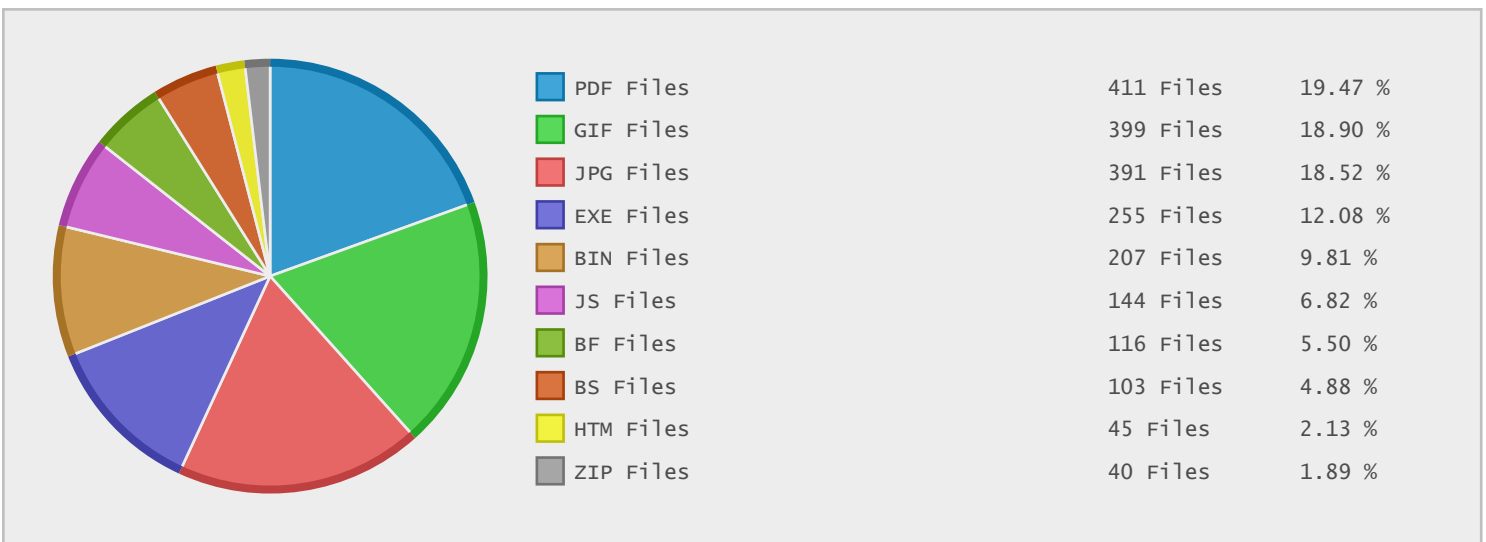

Top 10 File Categories Sorted By Disk Space

Last 12 Months Modified Disk Space History

Last 10 Years Modified Disk Space History

Total:	8.71 GB
Average:	0.87 GB
Maximum:	2.46 GB
Minimum:	0.00 GB
From:	2005
To:	2014

Last 10 Years Modified File Count History

Total:	754 Files
Average:	75 Files
Maximum:	256 Files
Minimum:	0 Files
From:	2005
To:	2014

Top 10 File Extensions Sorted By Disk Space

Top 10 File Extensions Sorted By Number of Files