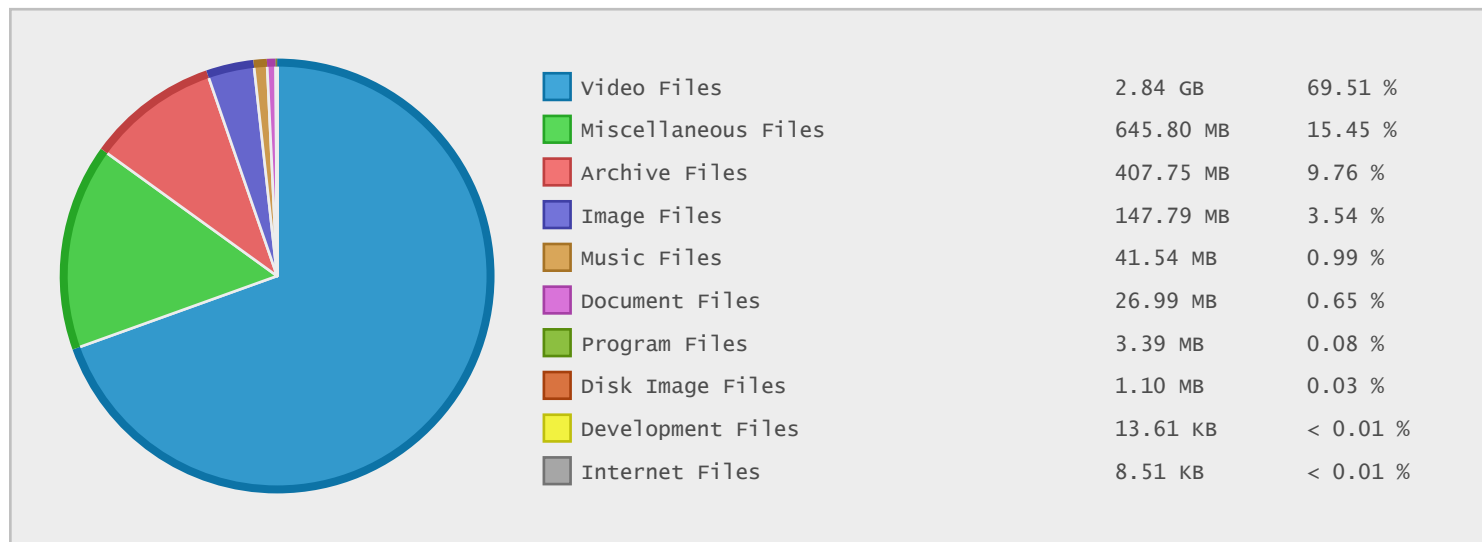

Avvanta Communications - FTP Site Statistics

Property	Value
FTP Server	ftp.blarg.net
Description	Avvanta Communications
Country	United States
Scan Date	13/Apr/2014
Total Dirs	84
Total Files	250
Total Data	4.08 GB

Top 20 Directories Sorted by Disk Space

Name	Dirs	Files	Data	Data (%)
/	84	250	4.08 GB	100.00 %
/users	83	250	4.08 GB	100.00 %
/users/soaring	1	9	2.84 GB	69.51 %
/users/cruster	0	4	400.07 MB	9.57 %
/users/red	0	7	333.09 MB	7.97 %
/users/fbicomix	10	111	170.73 MB	4.09 %
/users/lcastle	1	43	143.33 MB	3.43 %
/users/lcastle/FortWorden	0	42	139.84 MB	3.35 %
/users/bradp	1	1	58.58 MB	1.40 %
/users/bradp/SoulFinger	0	1	58.58 MB	1.40 %
/users/fbicomix/October 2007	0	29	48.15 MB	1.15 %
/users/fbicomix/March 2008	0	14	46.04 MB	1.10 %
/users/mlord	0	3	44.58 MB	1.07 %
/users/sesmith	0	1	41.54 MB	0.99 %
/users/fbicomix/February 2008 covers	0	24	27.30 MB	0.65 %
/users/bdr	0	7	25.67 MB	0.61 %
/users/fbicomix/January 2008 covers	0	14	22.18 MB	0.53 %
/users/rhall	0	3	21.41 MB	0.51 %
/users/kbsmith	0	10	20.06 MB	0.48 %
/users/fbicomix/DECEMBER 2007	0	7	9.29 MB	0.22 %

Top 10 File Categories Sorted By Disk Space