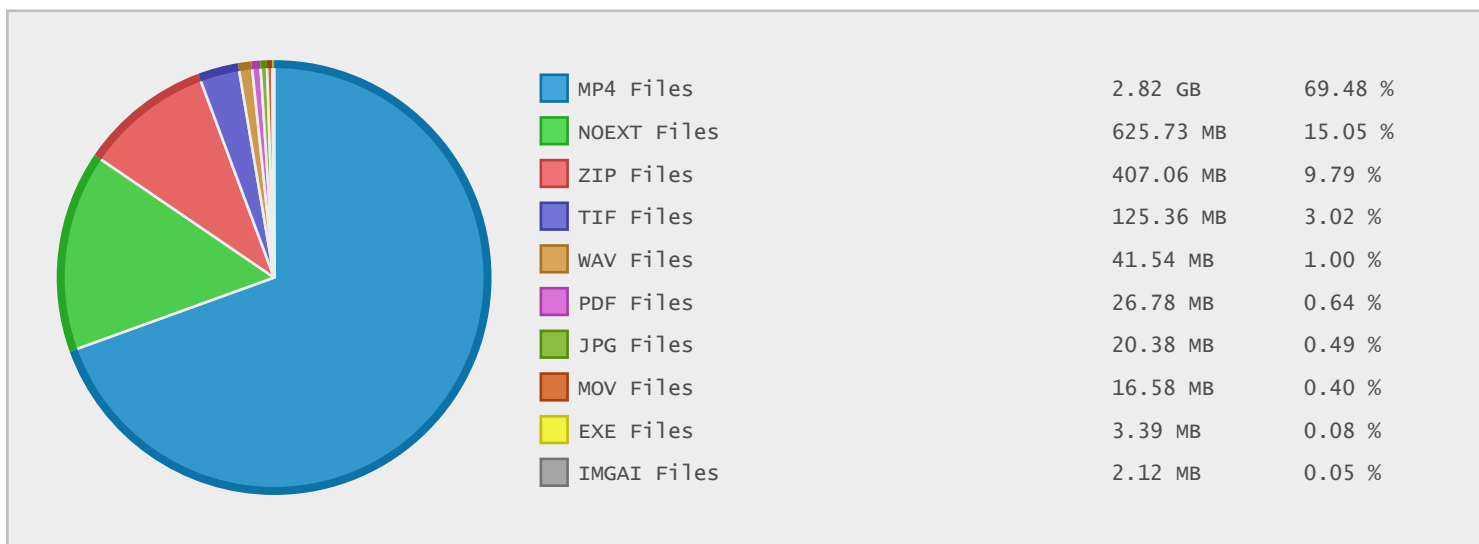

### Last 10 Years Modified Disk Space History

Total:	4.08 GB
Average:	0.41 GB
Maximum:	2.88 GB
Minimum:	0.00 GB
From:	2005
To:	2014

### Last 10 Years Modified File Count History

Total:	229 Files
Average:	23 Files
Maximum:	117 Files
Minimum:	0 Files
From:	2005
To:	2014

### Top 10 File Extensions Sorted By Disk Space