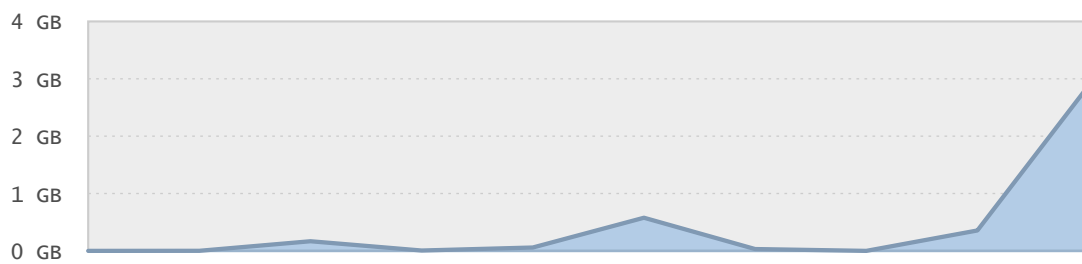

### Top 10 File Categories Sorted By Disk Space

### Last 12 Months Modified Disk Space History

### Last 10 Years Modified Disk Space History

Total:	4.08 GB
Average:	0.41 GB
Maximum:	2.88 GB
Minimum:	0.00 GB
From:	2005
To:	2014