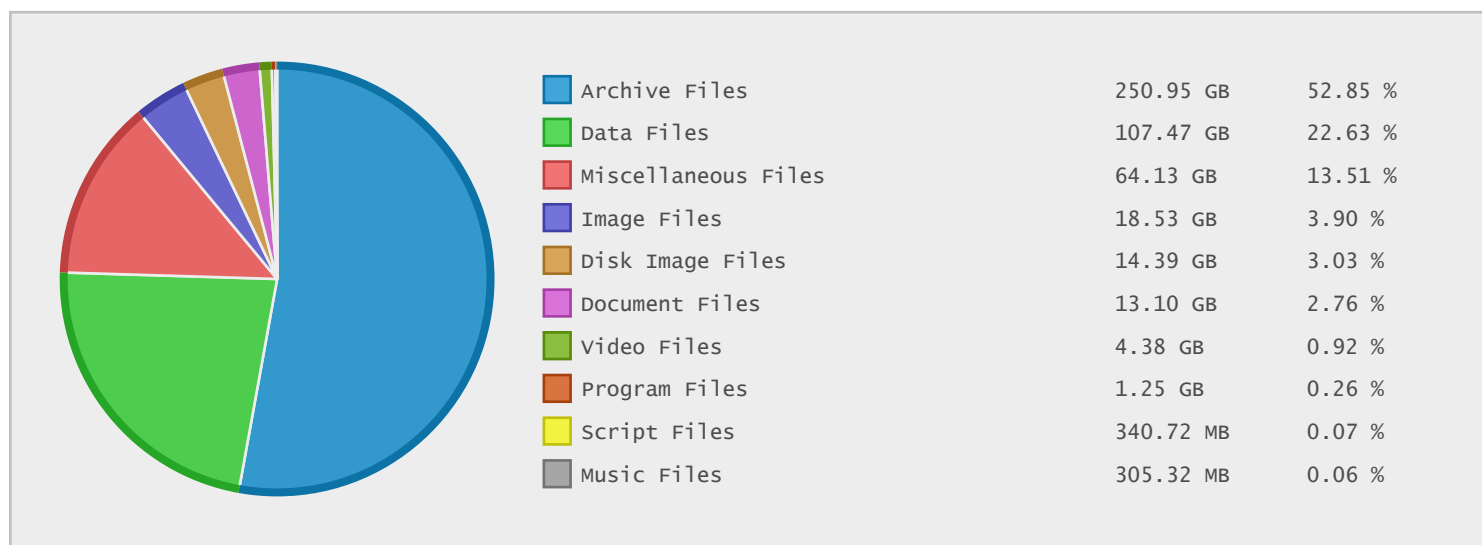

Colorado State University - FTP Site Statistics

| Property | Value |
|-------------|---------------------------|
| FTP Server | ftp.cira.colostate.edu |
| Description | Colorado State University |
| Country | United States |
| Scan Date | 03/Sep/2015 |
| Total Dirs | 1,598 |
| Total Files | 88,783 |
| Total Data | 475.08 GB |

Top 10 File Categories Sorted By Disk Space

Last 12 Months Modified Disk Space History

Last 10 Years Modified Disk Space History

| | |
|----------|-----------|
| Total: | 472.09 GB |
| Average: | 47.21 GB |
| Maximum: | 305.12 GB |
| Minimum: | 0.67 GB |
| From: | 2006 |
| To: | 2015 |

Last 10 Years Modified File Count History

| | |
|----------|-------------|
| Total: | 83187 Files |
| Average: | 8319 Files |
| Maximum: | 28050 Files |
| Minimum: | 979 Files |
| From: | 2006 |
| To: | 2015 |