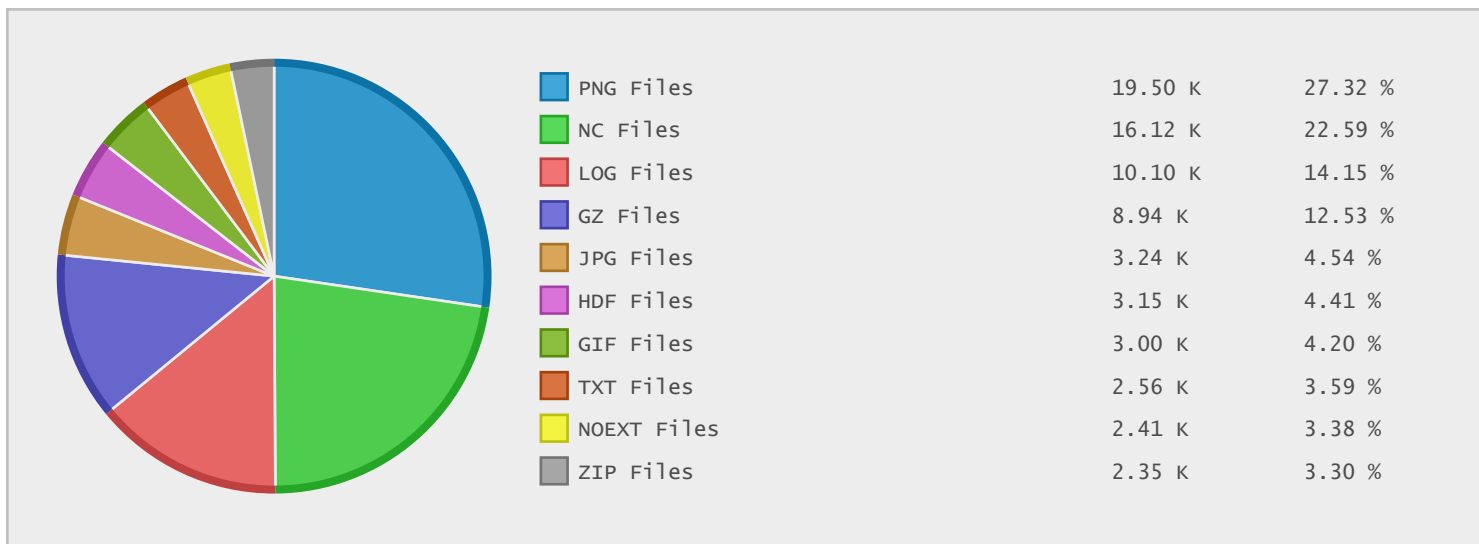

Top 10 File Extensions Sorted By Number of Files