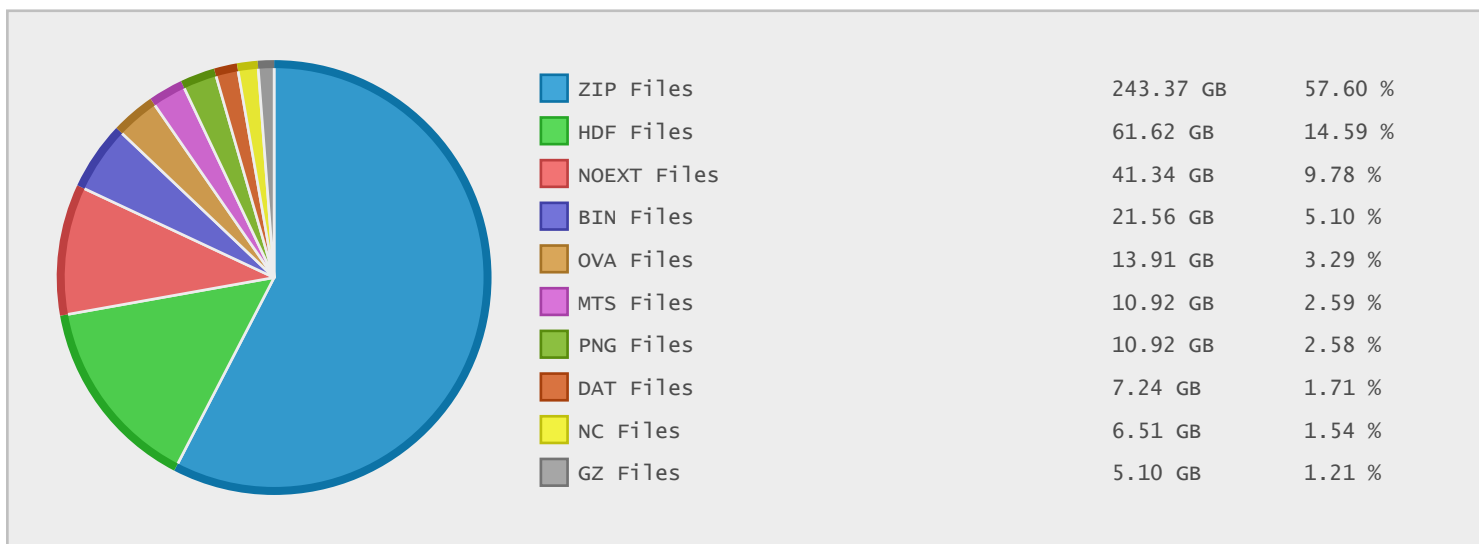

Top 10 File Extensions Sorted By Disk Space