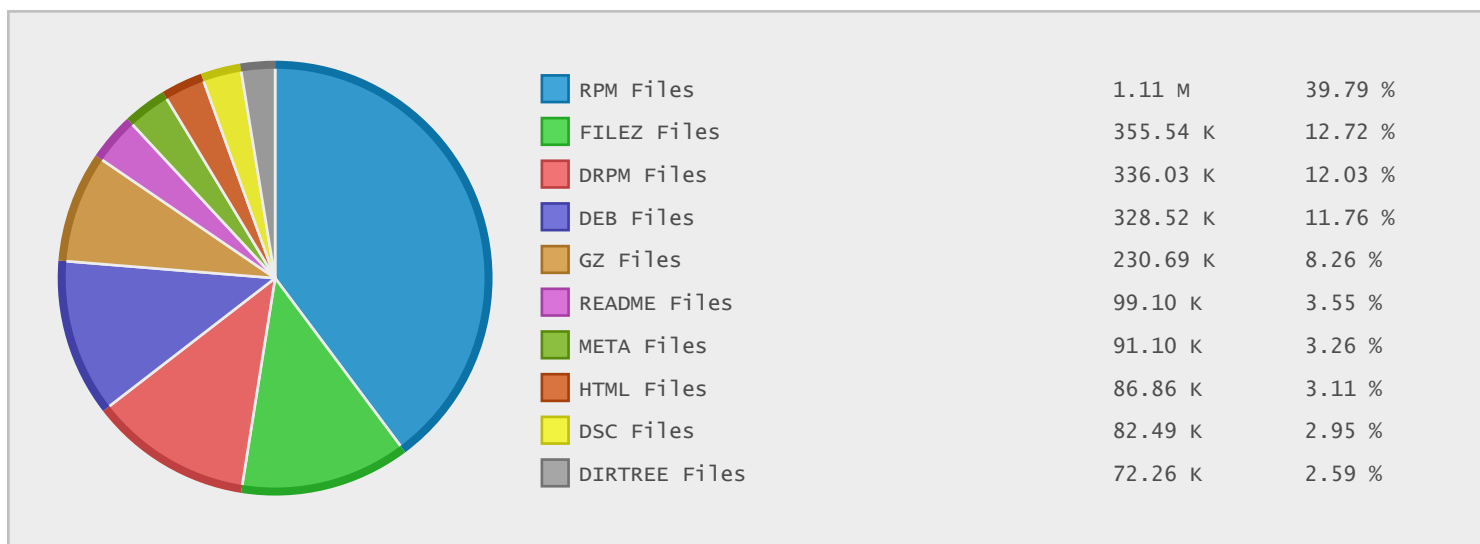

Top 10 File Categories Sorted By Disk Space

Last 12 Months Modified Disk Space History

Last 10 Years Modified Disk Space History

Last 10 Years Modified File Count History

Top 10 File Extensions Sorted By Disk Space

Top 10 File Extensions Sorted By Number of Files

Top 10 File Categories Sorted by Disk Space

Category	Files	Data	Data (%)
Linux Package Files	1811312	2.44 TB	77.53 %
Archive Files	285855	433.82 GB	13.45 %
Disk Image Files	971	211.02 GB	6.54 %
Miscellaneous Files	542650	47.35 GB	1.47 %
Image Files	1272	17.89 GB	0.55 %
Internet Files	88955	3.35 GB	0.10 %
windows Package Files	335	3.24 GB	0.10 %
Program Files	200	2.95 GB	0.09 %
Document Files	105320	2.79 GB	0.09 %
Data Files	94651	2.50 GB	0.08 %