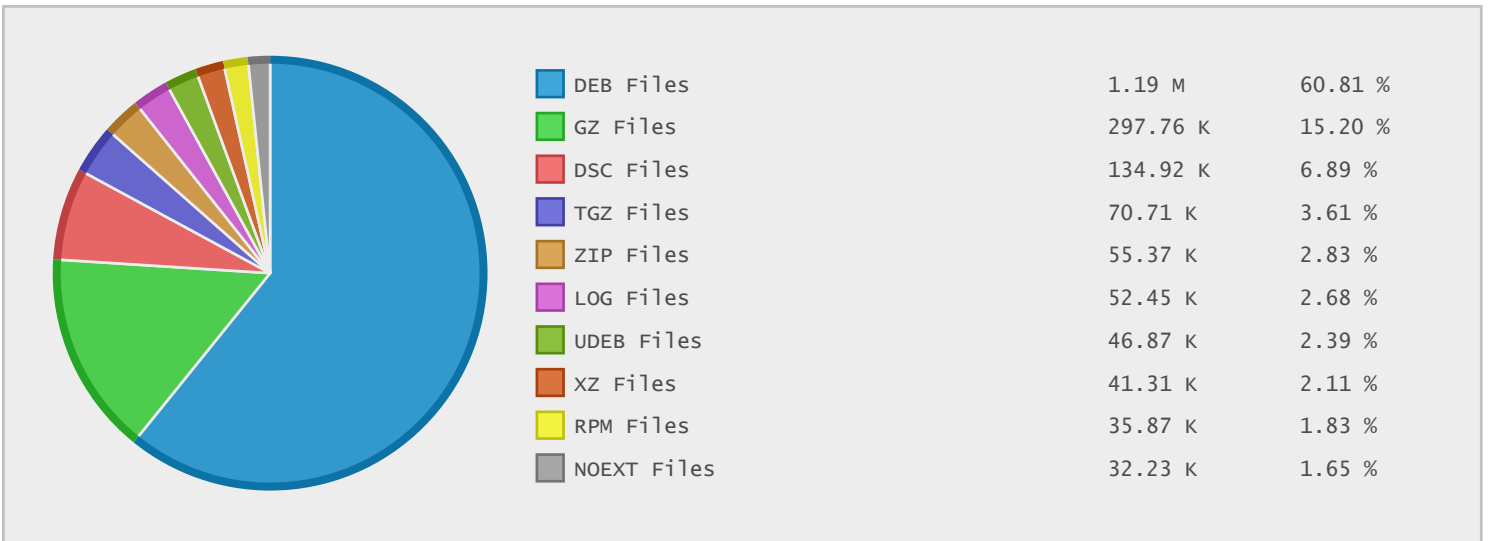

Top 10 File Categories Sorted By Disk Space

Last 12 Months Modified Disk Space History

Last 10 Years Modified Disk Space History

Total:	2402.09 GB
Average:	240.21 GB
Maximum:	872.23 GB
Minimum:	8.85 GB
From:	2006
To:	2015

Last 10 Years Modified File Count History

Total:	2049020 ...
Average:	204902 Files
Maximum:	637750 Files
Minimum:	13030 Files
From:	2006
To:	2015

Top 10 File Extensions Sorted By Disk Space

Top 10 File Extensions Sorted By Number of Files