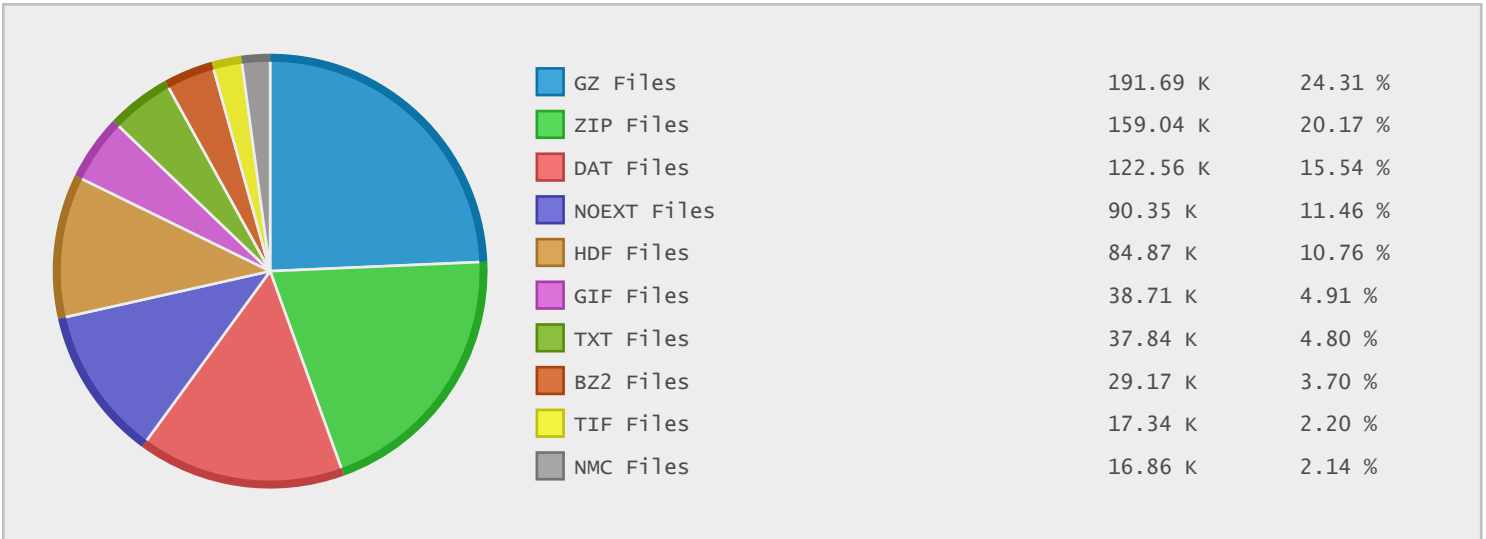

Top 10 File Extensions Sorted By Number of Files