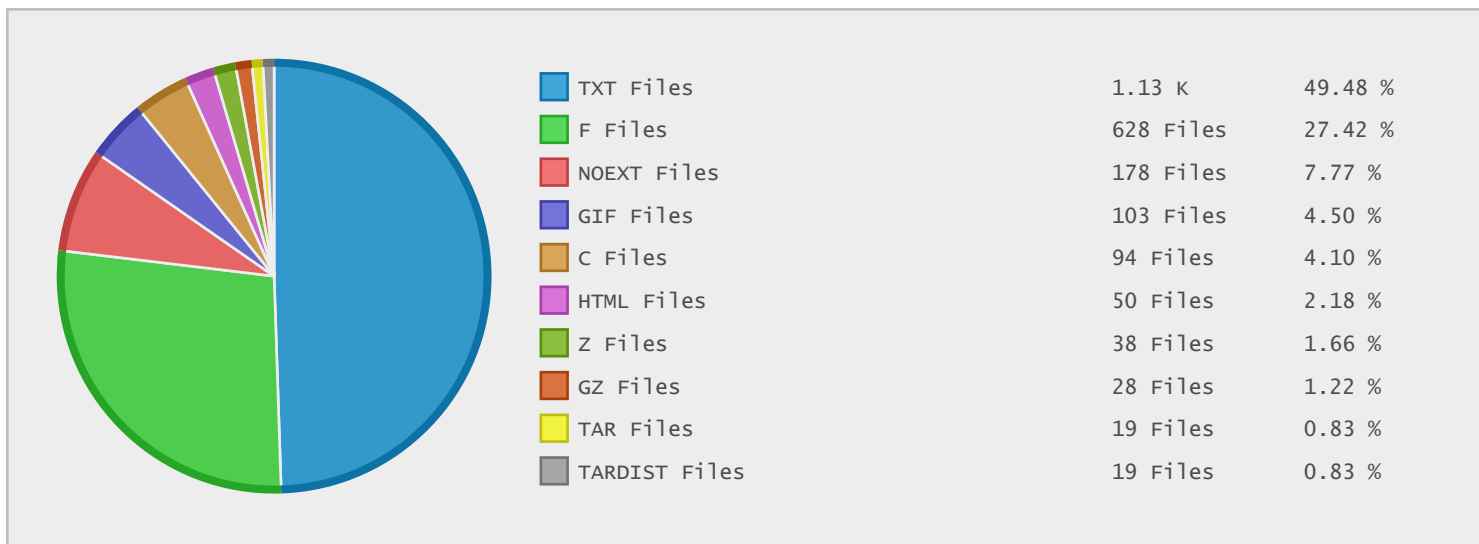

Top 10 File Categories Sorted By Disk Space

Last 12 Months Modified Disk Space History

Last 10 Years Modified Disk Space History

Total:	6.97 GB
Average:	0.70 GB
Maximum:	4.61 GB
Minimum:	0.00 GB
From:	2005
To:	2014

Last 10 Years Modified File Count History

Total:	212 Files
Average:	21 Files
Maximum:	40 Files
Minimum:	0 Files
From:	2005
To:	2014

Top 10 File Extensions Sorted By Disk Space

Top 10 File Extensions Sorted By Number of Files

Top 10 File Categories Sorted by Disk Space

Category	Files	Data	Data (%)
Archive Files	90	7.17 GB	93.08 %
Miscellaneous Files	186	524.97 MB	6.66 %
Program Files	7	10.24 MB	0.13 %
Document Files	1162	4.11 MB	0.05 %
Development Files	762	2.48 MB	0.03 %
Image Files	105	1.02 MB	0.01 %
Data Files	13	1.02 MB	0.01 %
Internet Files	66	841.90 KB	0.01 %
windows System Files	1	512.00 KB	< 0.01 %
Music Files	1	88.71 KB	< 0.01 %