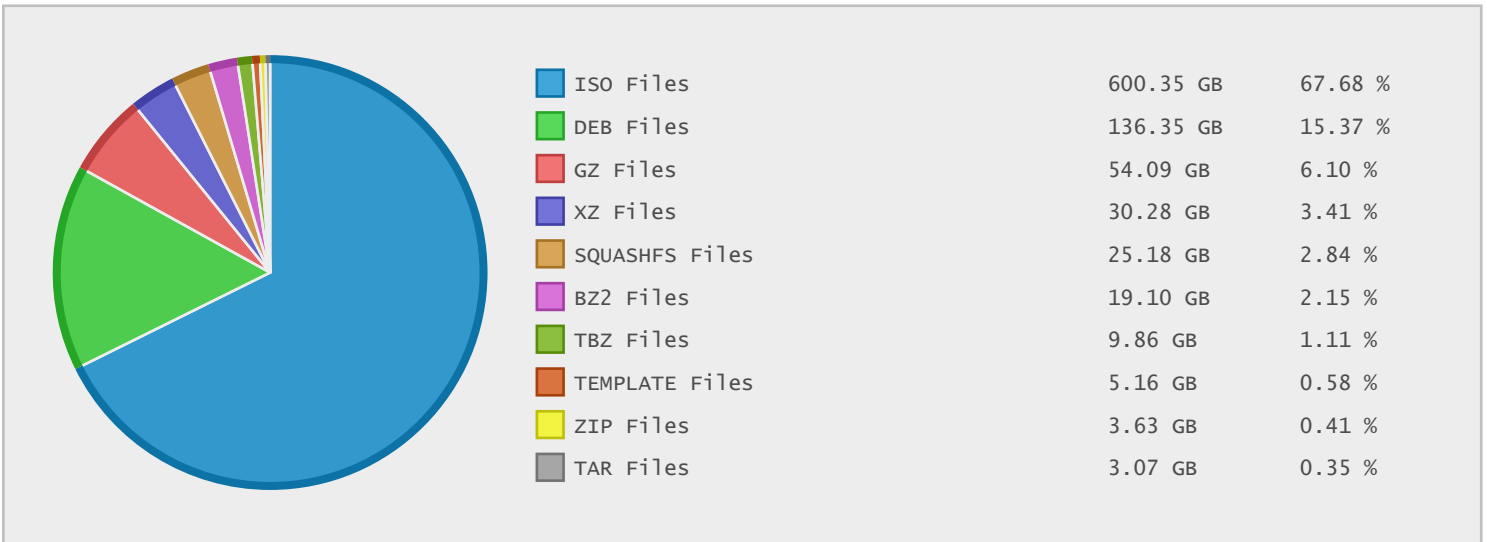

Top 10 File Extensions Sorted By Disk Space