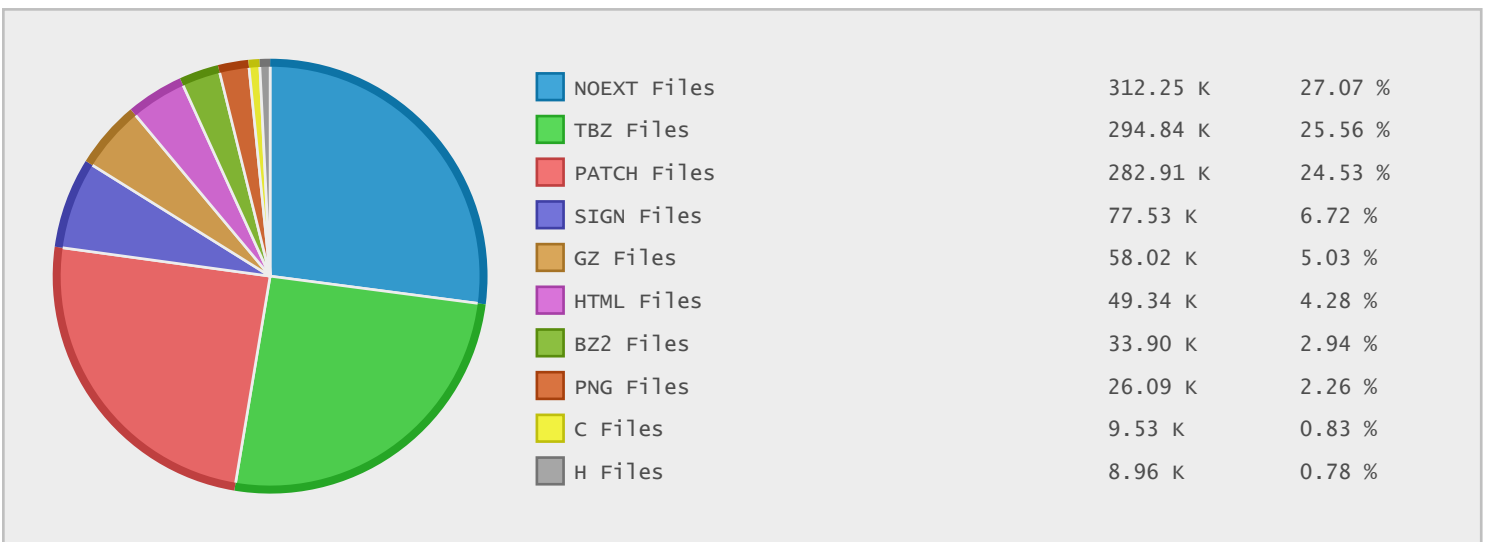

Top 10 File Extensions Sorted By Number of Files