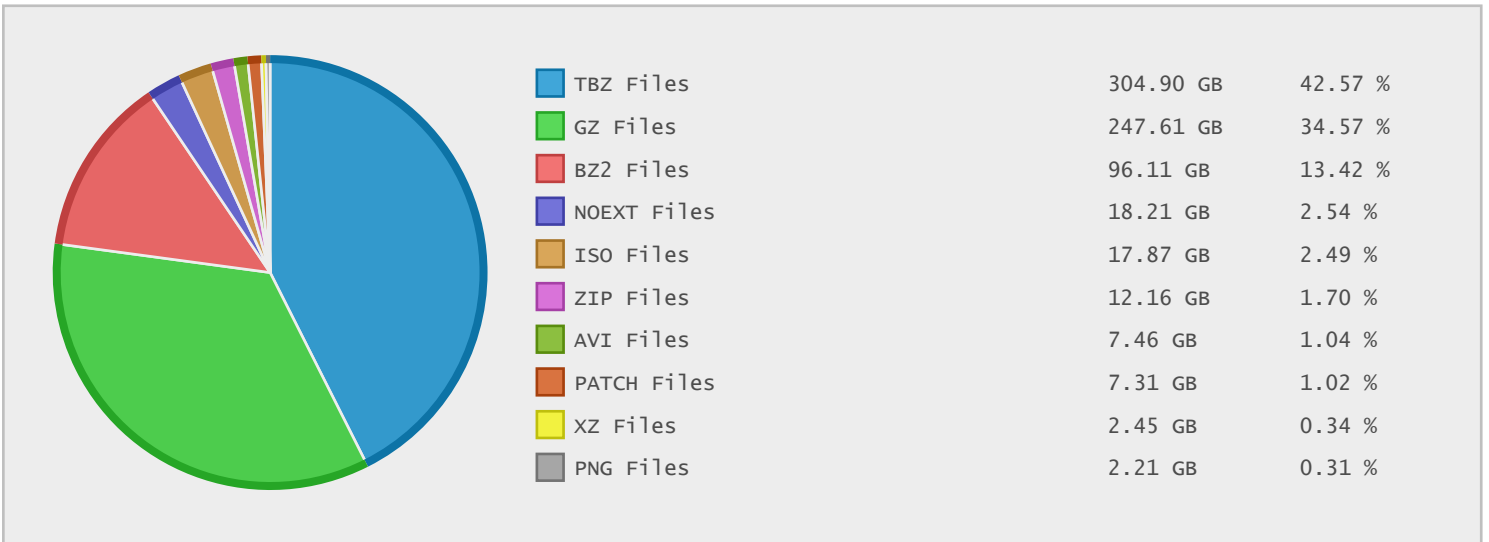

### Last 10 Years Modified Disk Space History

Total:	671.91 GB
Average:	67.19 GB
Maximum:	264.94 GB
Minimum:	10.36 GB
From:	2006
To:	2015

### Last 10 Years Modified File Count History

Total:	833769 Files
Average:	83377 Files
Maximum:	423959 Files
Minimum:	1351 Files
From:	2006
To:	2015

### Top 10 File Extensions Sorted By Disk Space