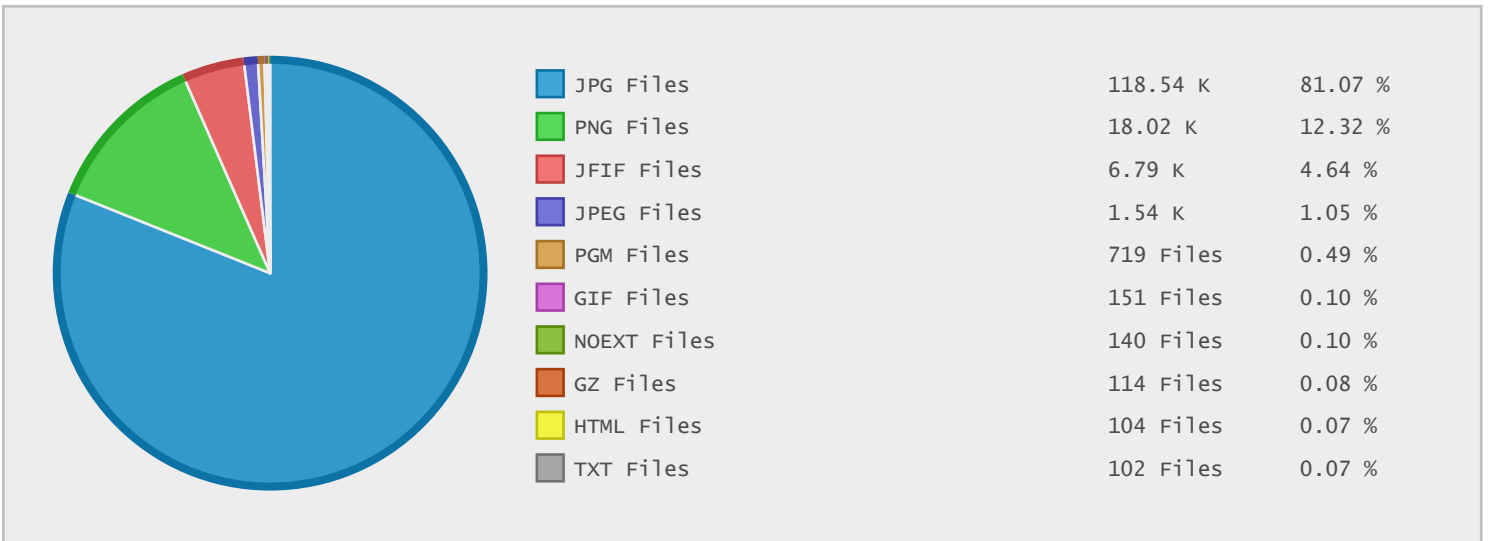

Top 10 File Categories Sorted By Disk Space

Last 12 Months Modified Disk Space History

Last 10 Years Modified Disk Space History

Total:	67.38 GB
Average:	6.74 GB
Maximum:	32.11 GB
Minimum:	0.00 GB
From:	2006
To:	2015

Last 10 Years Modified File Count History

Total:	30048 Files
Average:	3005 Files
Maximum:	18125 Files
Minimum:	0 Files
From:	2006
To:	2015

Top 10 File Extensions Sorted By Disk Space

Top 10 File Extensions Sorted By Number of Files