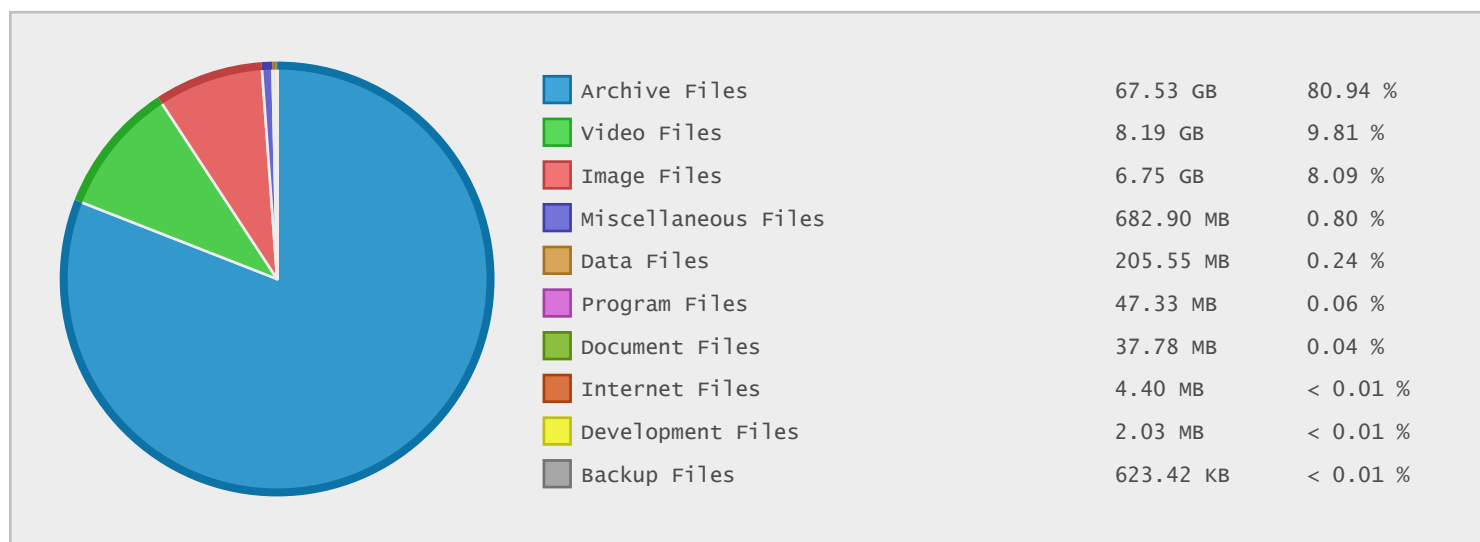

Top 10 File Categories Sorted By Disk Space

Last 12 Months Modified Disk Space History

Last 10 Years Modified Disk Space History

Total:	67.38 GB
Average:	6.74 GB
Maximum:	32.11 GB
Minimum:	0.00 GB
From:	2006
To:	2015

Last 10 Years Modified File Count History

Total:	30048 Files
Average:	3005 Files
Maximum:	18125 Files
Minimum:	0 Files
From:	2006
To:	2015

Top 10 File Extensions Sorted By Disk Space

Top 10 File Extensions Sorted By Number of Files