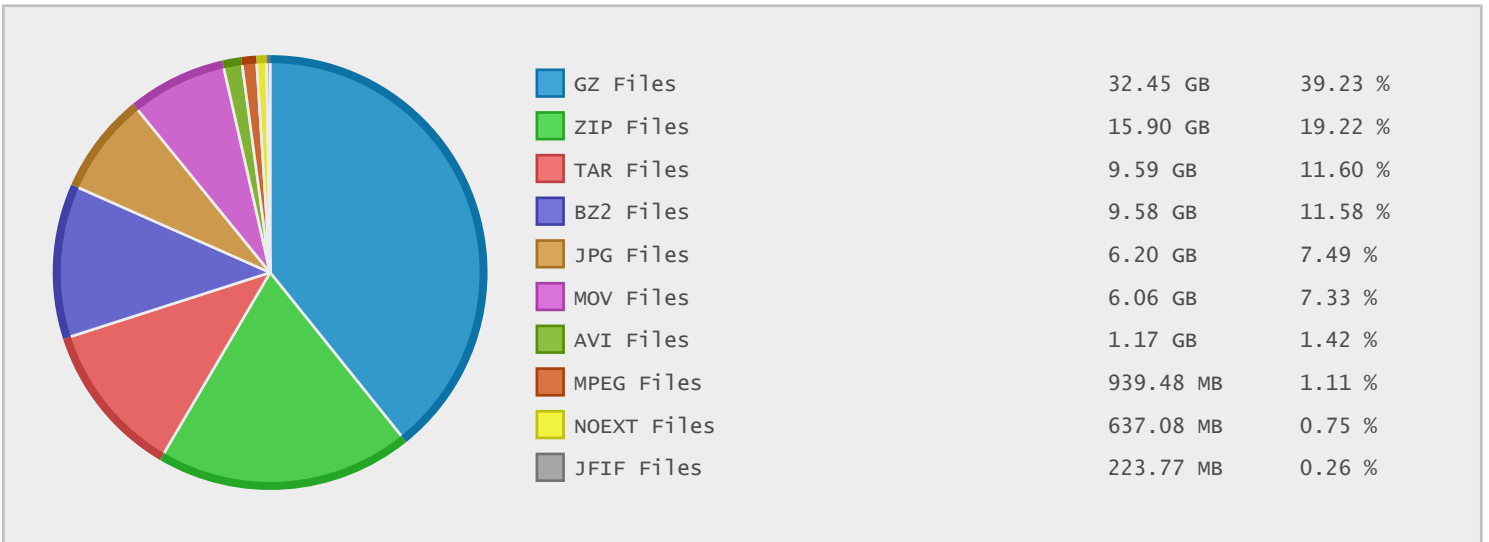

Top 10 File Categories Sorted By Disk Space

Last 12 Months Modified Disk Space History

Last 10 Years Modified Disk Space History

Total:	67.38 GB
Average:	6.74 GB
Maximum:	32.11 GB
Minimum:	0.00 GB
From:	2006
To:	2015

Last 10 Years Modified File Count History

Total:	30048 Files
Average:	3005 Files
Maximum:	18125 Files
Minimum:	0 Files
From:	2006
To:	2015

Top 10 File Extensions Sorted By Disk Space

Top 10 File Extensions Sorted By Number of Files