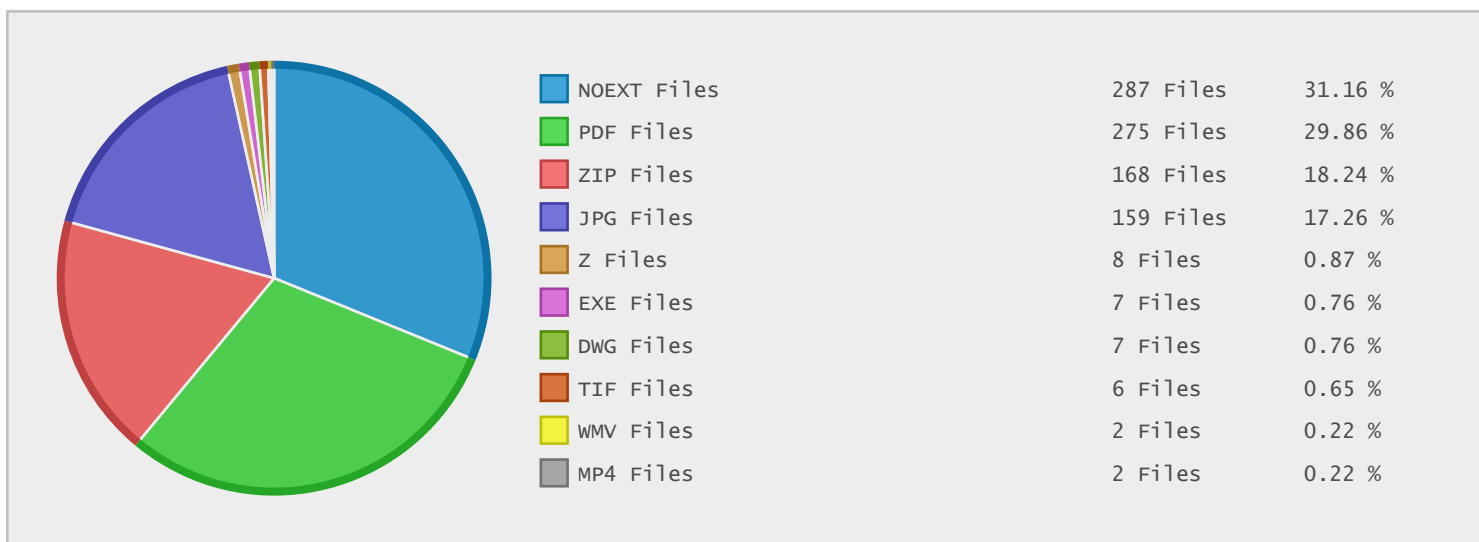

Top 10 File Extensions Sorted By Number of Files