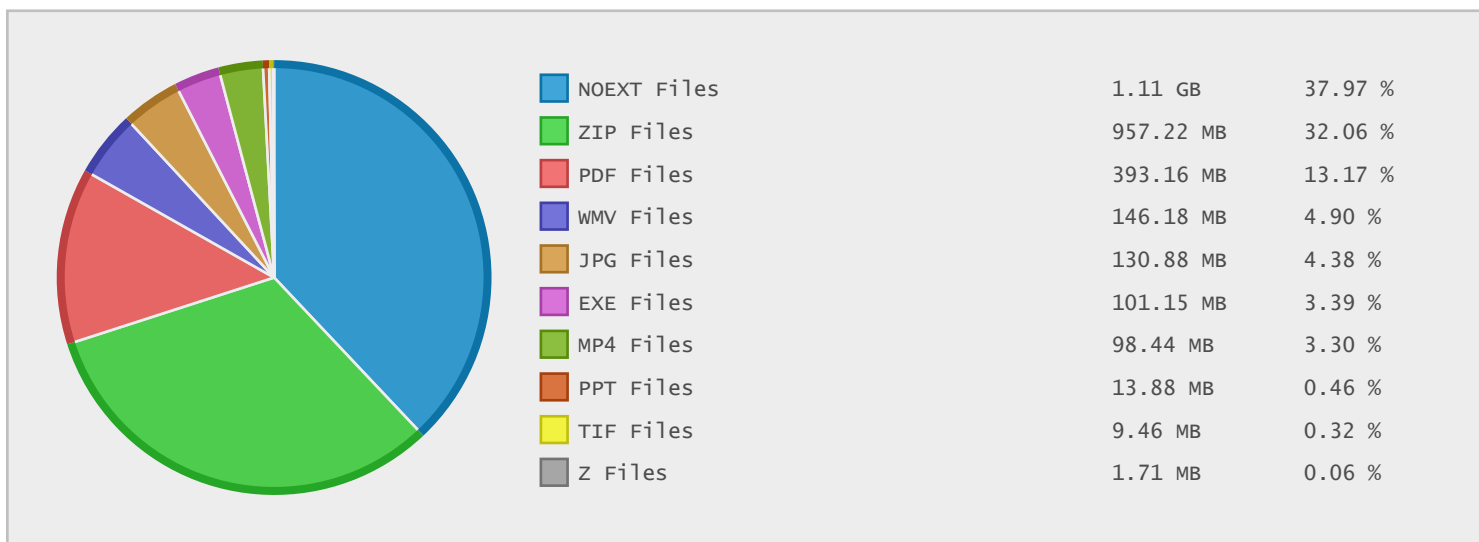

### Last 10 Years Modified Disk Space History

Total:	1.62 GB
Average:	0.16 GB
Maximum:	0.37 GB
Minimum:	0.00 GB
From:	2006
To:	2015

### Last 10 Years Modified File Count History

Total:	338 Files
Average:	34 Files
Maximum:	144 Files
Minimum:	0 Files
From:	2006
To:	2015

### Top 10 File Extensions Sorted By Disk Space