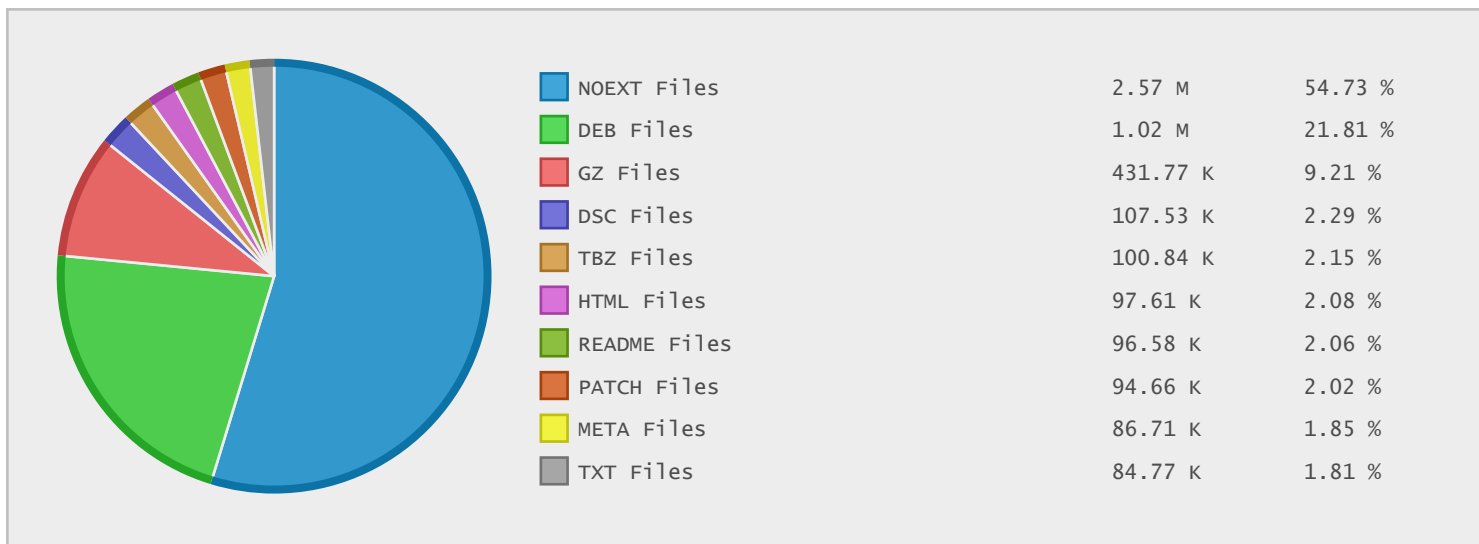

Top 10 File Extensions Sorted By Number of Files