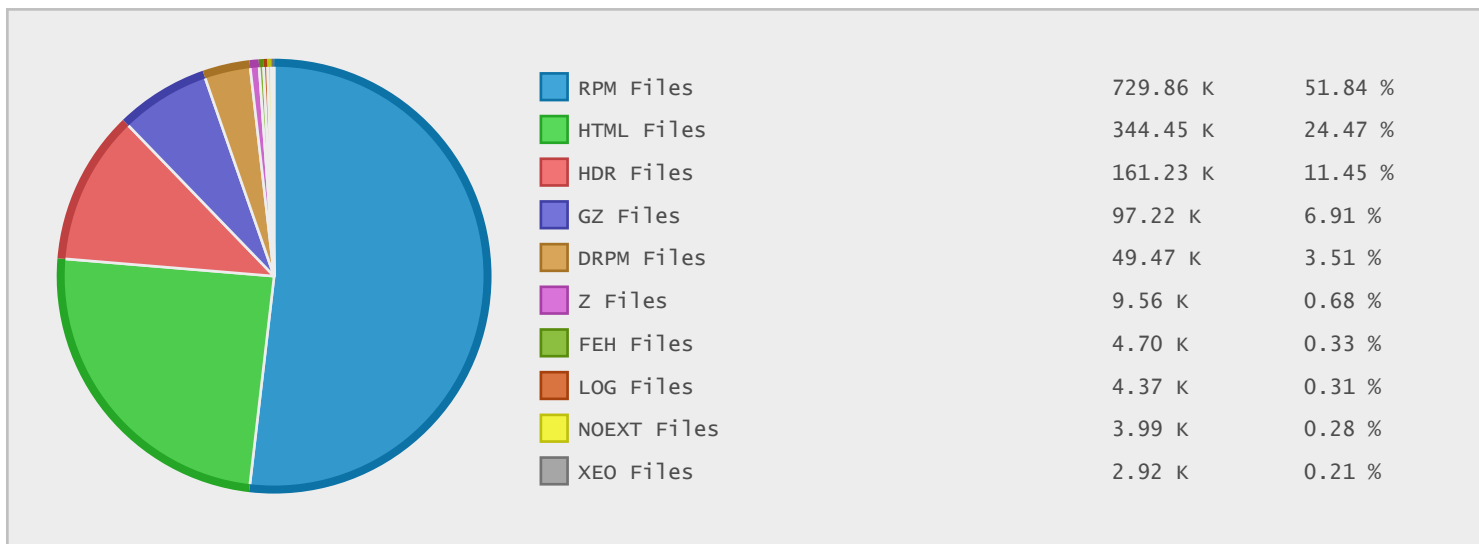

Top 10 File Extensions Sorted By Number of Files