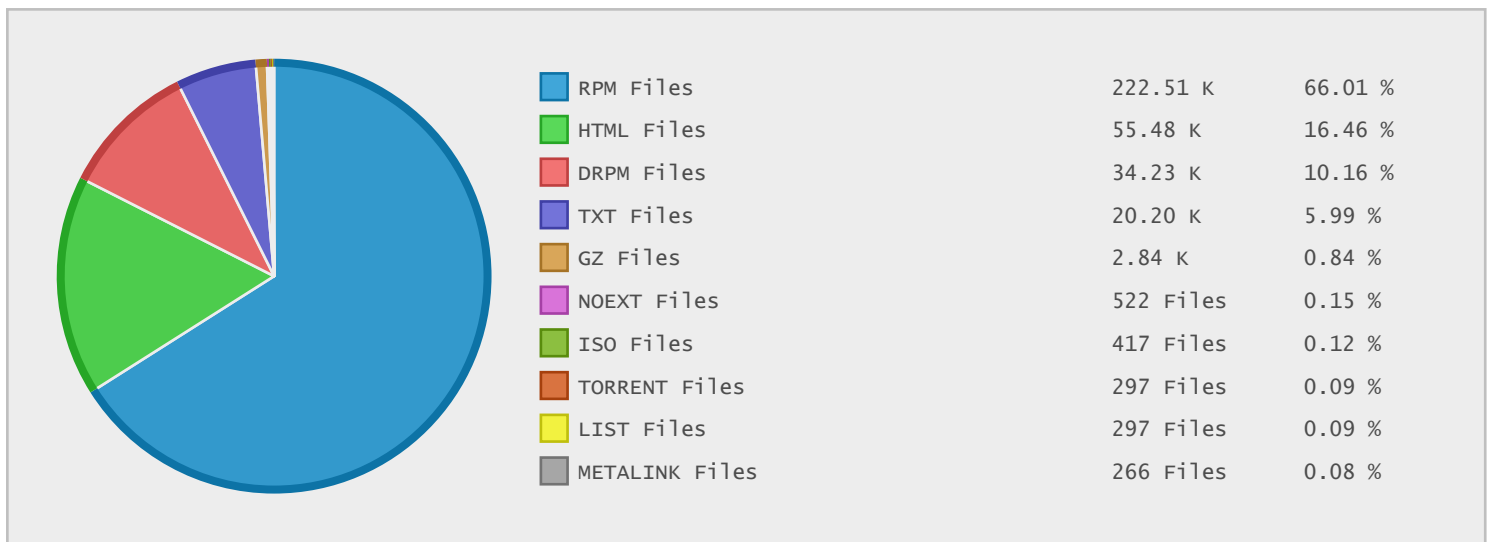

Top 10 File Extensions Sorted By Number of Files