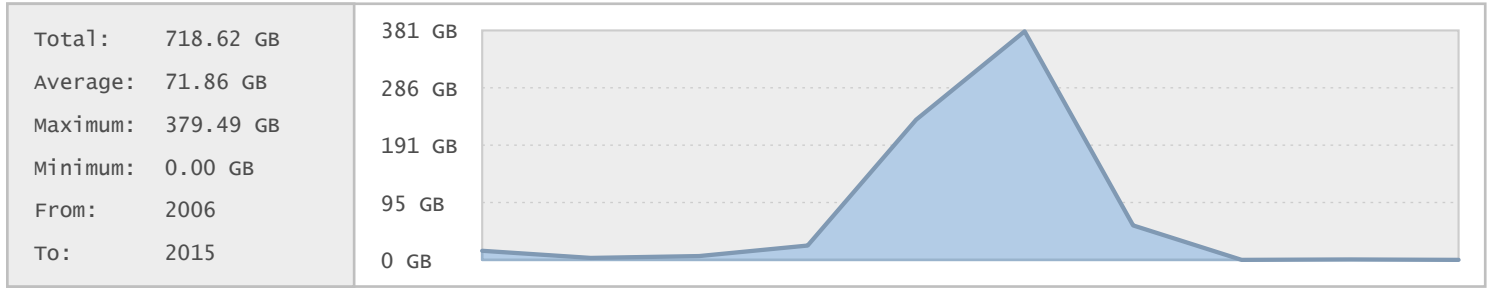

Top 10 File Categories Sorted By Disk Space

Last 12 Months Modified Disk Space History

Last 10 Years Modified Disk Space History

Last 10 Years Modified File Count History

Top 10 File Extensions Sorted By Disk Space