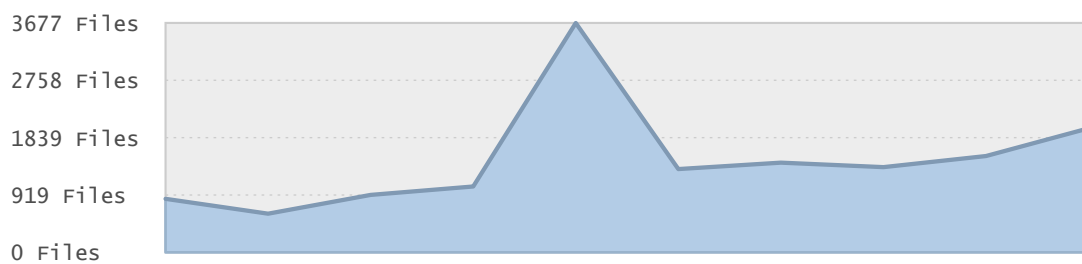

### Top 10 File Categories Sorted By Disk Space

### Last 12 Months Modified Disk Space History

### Last 10 Years Modified Disk Space History

|          |          |
|----------|----------|
| Total:   | 68.18 GB |
| Average: | 6.82 GB  |
| Maximum: | 15.04 GB |
| Minimum: | 1.16 GB  |
| From:    | 2006     |
| To:      | 2015     |

### Last 10 Years Modified File Count History

|          |             |
|----------|-------------|
| Total:   | 14802 Files |
| Average: | 1480 Files  |
| Maximum: | 3676 Files  |
| Minimum: | 620 Files   |
| From:    | 2006        |
| To:      | 2015        |