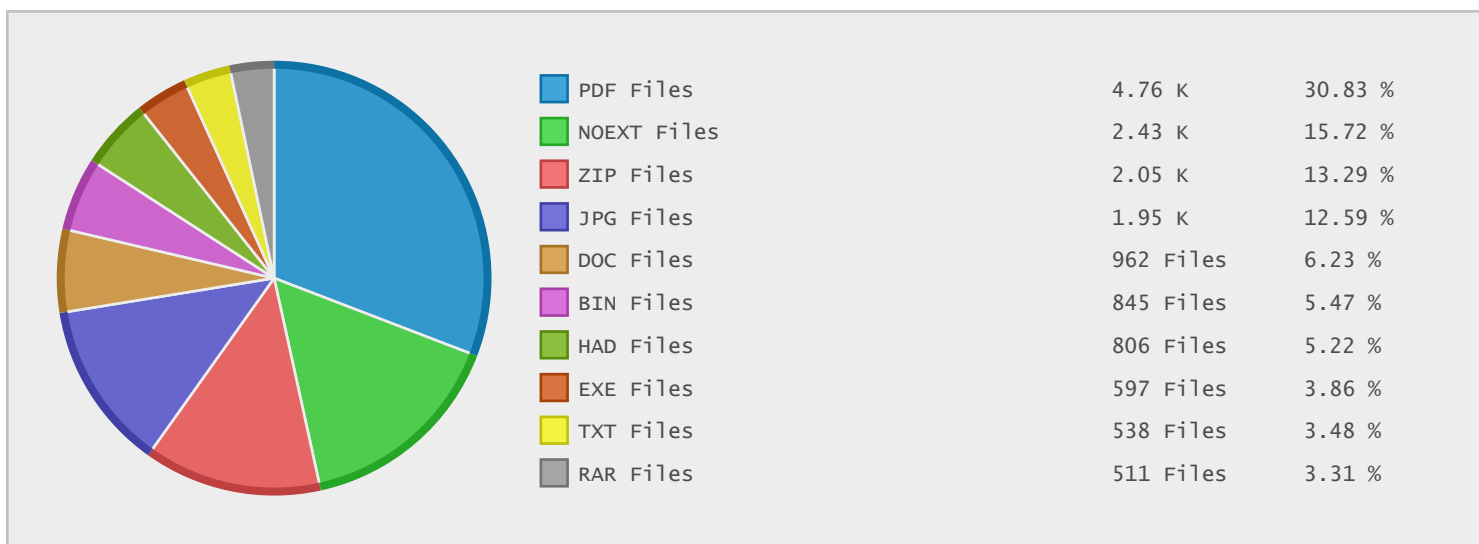

Top 10 File Extensions Sorted By Number of Files