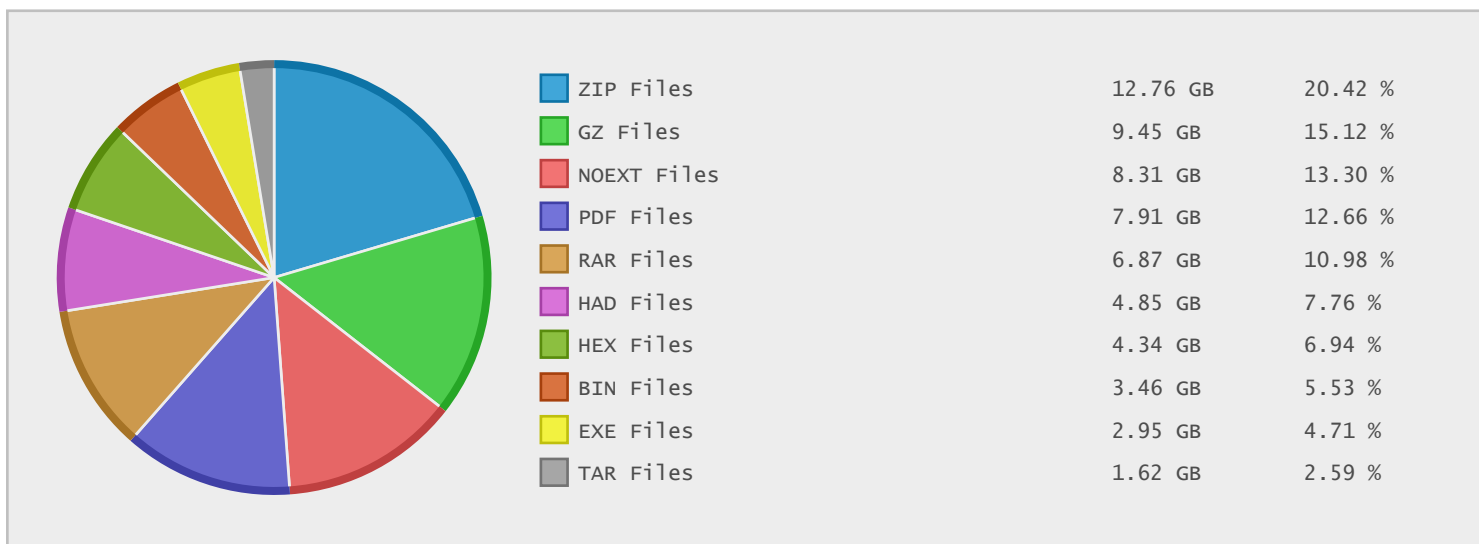

### Last 10 Years Modified Disk Space History

|          |          |
|----------|----------|
| Total:   | 68.18 GB |
| Average: | 6.82 GB  |
| Maximum: | 15.04 GB |
| Minimum: | 1.16 GB  |
| From:    | 2006     |
| To:      | 2015     |

### Last 10 Years Modified File Count History

|          |             |
|----------|-------------|
| Total:   | 14802 Files |
| Average: | 1480 Files  |
| Maximum: | 3676 Files  |
| Minimum: | 620 Files   |
| From:    | 2006        |
| To:      | 2015        |

### Top 10 File Extensions Sorted By Disk Space