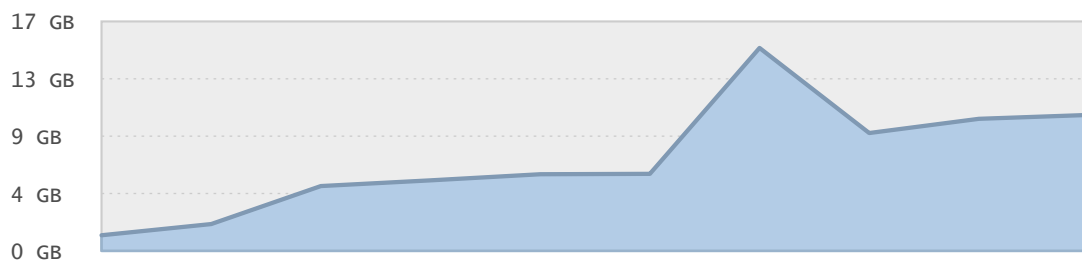

### Top 10 File Categories Sorted By Disk Space

### Last 12 Months Modified Disk Space History

### Last 10 Years Modified Disk Space History

|          |          |
|----------|----------|
| Total:   | 68.18 GB |
| Average: | 6.82 GB  |
| Maximum: | 15.04 GB |
| Minimum: | 1.16 GB  |
| From:    | 2006     |
| To:      | 2015     |