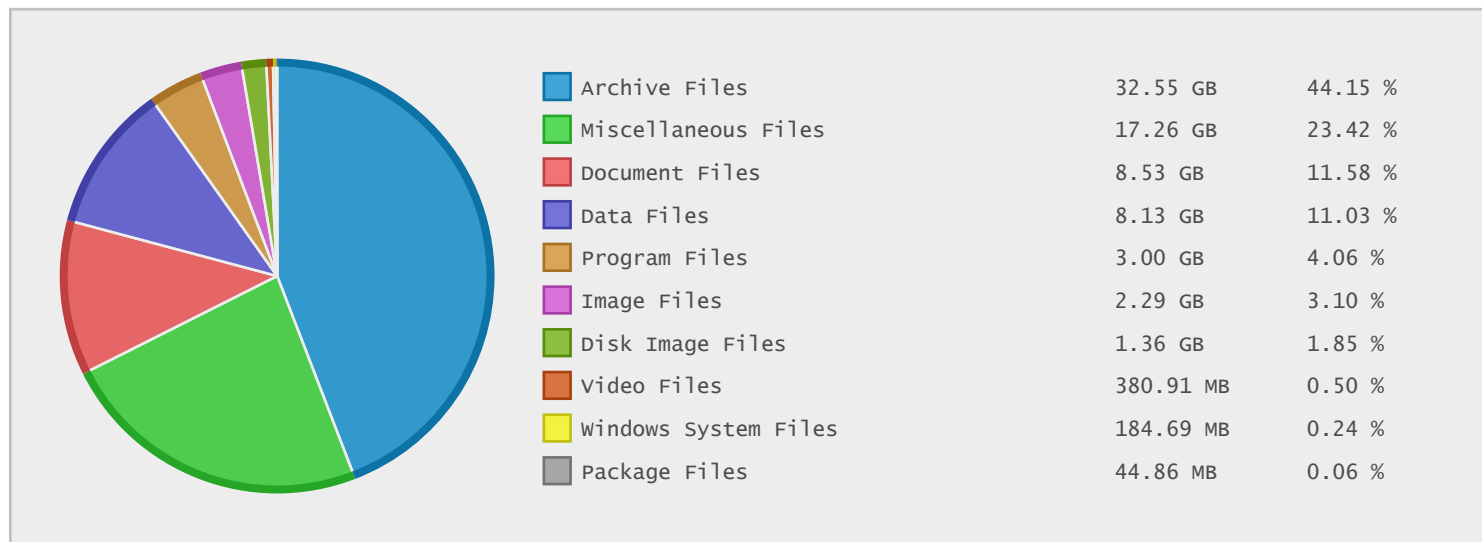

D-Link Software Archive - FTP Site Statistics

Property	Value
FTP Server	ftp.dlink.ru
Description	D-Link Software Archive
Country	Russia
Scan Date	20/Oct/2015
Total Dirs	15,773
Total Files	19,900
Total Data	73.76 GB

Top 20 Directories Sorted by Disk Space

Name	Dirs	Files	Data	Data (%)
/	15773	19900	73.76 GB	100.00 %
/pub	15772	19897	73.76 GB	> 99.99 %
/pub/Switch	4168	4225	14.80 GB	20.07 %
/pub/Multimedia	960	1747	11.90 GB	16.14 %
/pub/Wireless	2309	2787	8.92 GB	12.09 %
/pub/ADSL	1259	974	8.28 GB	11.22 %
/pub/Router	1328	1868	7.99 GB	10.83 %
/pub/NAS	544	3361	6.63 GB	8.99 %
/pub/ADSL/GPL_source_code	31	39	4.48 GB	6.07 %
/pub/Multimedia/Sources	0	4	2.96 GB	4.01 %
/pub/usb	631	431	2.33 GB	3.15 %
/pub/VoIP	642	653	1.89 GB	2.57 %
/pub/Software	28	44	1.85 GB	2.51 %
/pub/Adapter	605	457	1.68 GB	2.28 %
/pub/usb/DWM-157	6	20	1.64 GB	2.22 %
/pub/Multimedia/DCS-2103	5	12	1.62 GB	2.20 %
/pub/Multimedia/DCS-2103/GPL	0	1	1.57 GB	2.13 %
/pub/IPDSLAM	367	454	1.57 GB	2.13 %
/pub/Software/DCC	3	10	1.56 GB	2.11 %
/pub/Firewall	370	516	1.37 GB	1.86 %

Top 10 File Categories Sorted By Disk Space