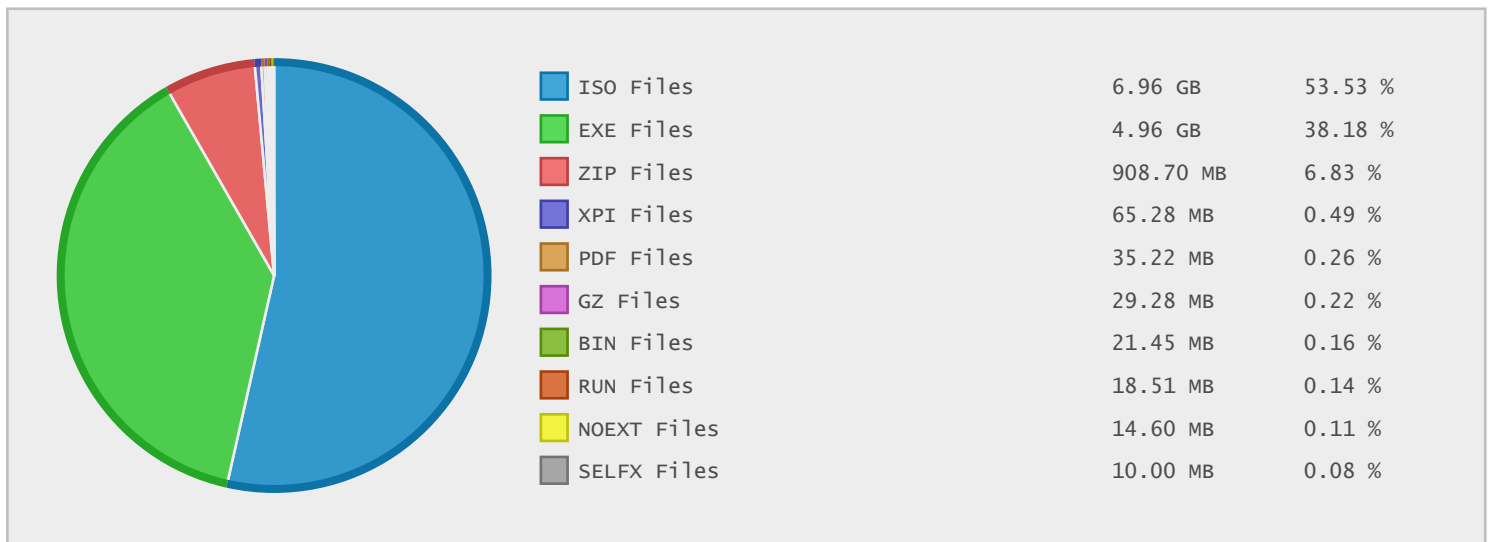

Top 10 File Categories Sorted By Disk Space

Last 12 Months Modified Disk Space History

Last 10 Years Modified Disk Space History

Last 10 Years Modified File Count History

Top 10 File Extensions Sorted By Disk Space

Top 10 File Extensions Sorted By Number of Files

Top 10 File Categories Sorted by Disk Space

Category	Files	Data	Data (%)
Disk Image Files	14	6.96 GB	53.37 %
Program Files	345	4.98 GB	38.20 %
Archive Files	271	953.25 MB	7.14 %
Data Files	88	91.56 MB	0.69 %
Document Files	136	40.46 MB	0.30 %
Miscellaneous Files	73	24.76 MB	0.19 %
Backup Files	9	5.63 MB	0.04 %
Image Files	3	2.82 MB	0.02 %
windows Package Files	5	2.36 MB	0.02 %
windows System Files	68	1.99 MB	0.01 %