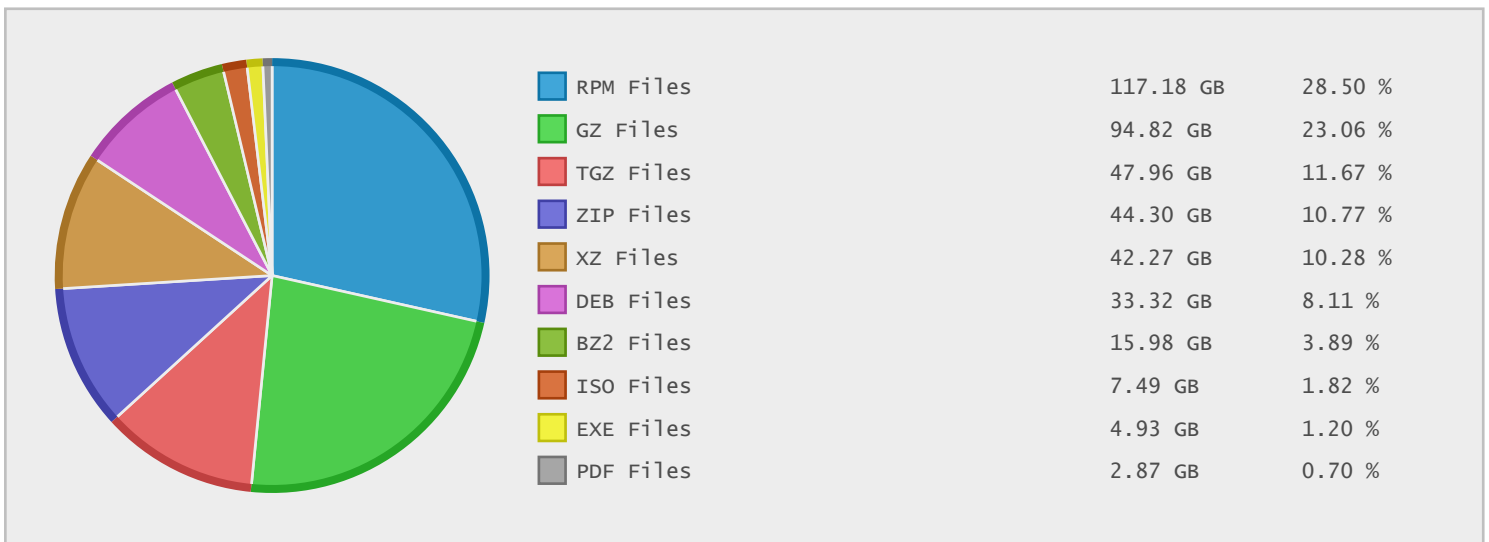

Top 10 File Categories Sorted By Disk Space

Last 12 Months Modified Disk Space History

Last 10 Years Modified Disk Space History

Last 10 Years Modified File Count History

Top 10 File Extensions Sorted By Disk Space

Top 10 File Extensions Sorted By Number of Files

Top 10 File Categories Sorted by Disk Space

Category	Files	Data	Data (%)
Archive Files	338681	245.55 GB	57.23 %
Linux Package Files	59589	150.52 GB	35.08 %
Disk Image Files	100	11.90 GB	2.77 %
Program Files	265	4.94 GB	1.15 %
Document Files	153558	3.94 GB	0.92 %
Music Files	33	2.63 GB	0.61 %
Data Files	90211	2.34 GB	0.55 %
windows Package Files	68	2.16 GB	0.50 %
Miscellaneous Files	138404	1.50 GB	0.35 %
Image Files	12174	1.30 GB	0.30 %