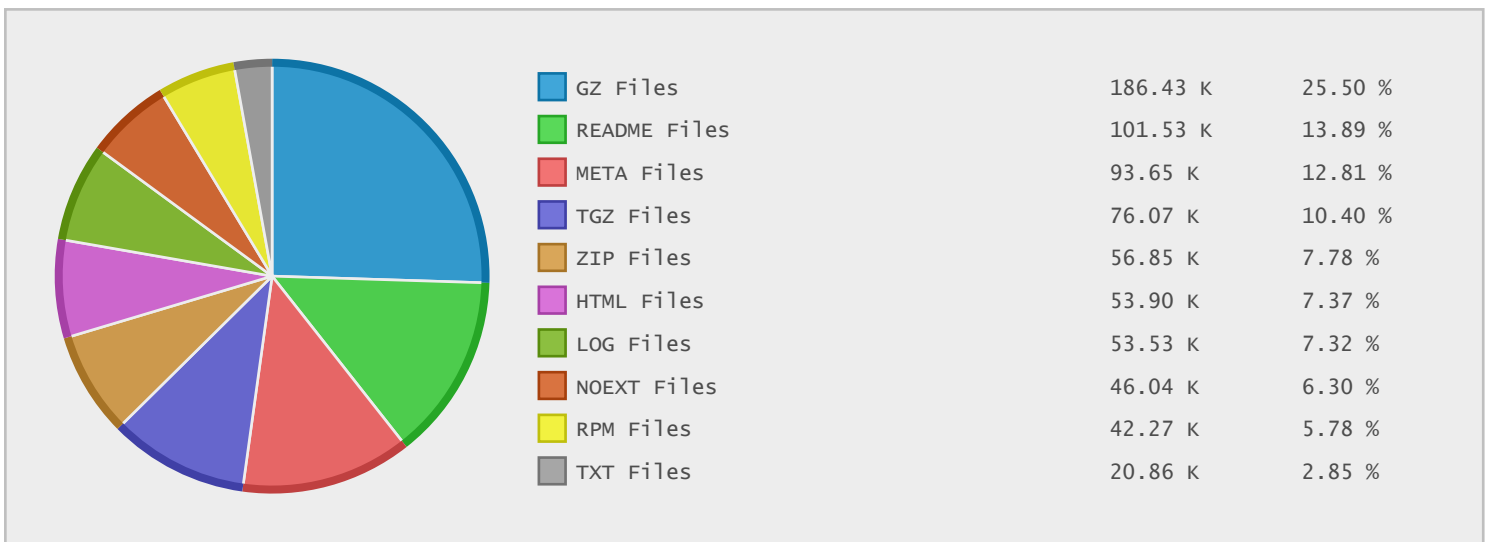

Top 10 File Categories Sorted By Disk Space

Last 12 Months Modified Disk Space History

Last 10 Years Modified Disk Space History

Last 10 Years Modified File Count History

Top 10 File Extensions Sorted By Disk Space

Top 10 File Extensions Sorted By Number of Files

Top 10 File Categories Sorted by Disk Space

Category	Files	Data	Data (%)
Archive Files	338681	245.55 GB	57.23 %
Linux Package Files	59589	150.52 GB	35.08 %
Disk Image Files	100	11.90 GB	2.77 %
Program Files	265	4.94 GB	1.15 %
Document Files	153558	3.94 GB	0.92 %
Music Files	33	2.63 GB	0.61 %
Data Files	90211	2.34 GB	0.55 %
windows Package Files	68	2.16 GB	0.50 %
Miscellaneous Files	138404	1.50 GB	0.35 %
Image Files	12174	1.30 GB	0.30 %